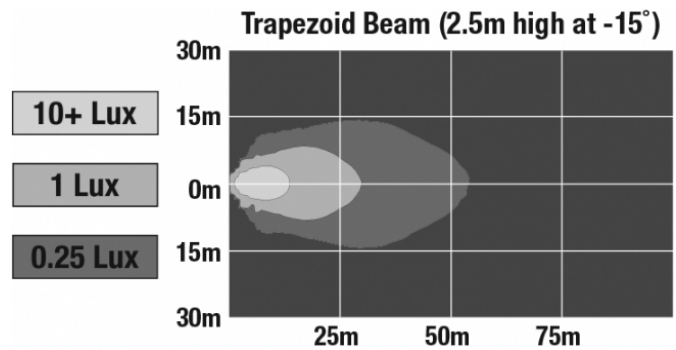

LED Work Light - Model 735

PHOTOMETRIC SPECIFICATIONS

Raw Lumen Output	3,900
Effective Lumen Output	2,700
Nominal LED Color Temperature	5700 K
Beam Pattern(s)	Forward Lighting - Trapezoid

APPLICATIONS

PRODUCT WARNINGS