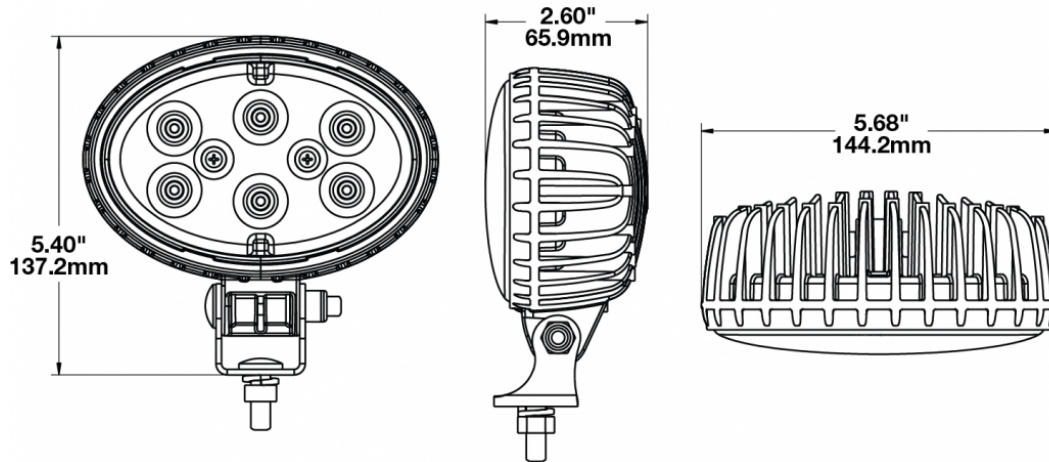

## PRODUCT INFORMATION

<b>Description</b>	24V LED Work Light with Trapezoid Beam Pattern
<b>Height</b>	137.16 mm / 5.4 in
<b>Width</b>	144.27 mm / 5.68 in
<b>Depth</b>	66.04 mm / 2.6 in
<b>Shape</b>	Oval
<b>Outer Lens Material</b>	Polycarbonate
<b>Outer Lens Color</b>	Clear
<b>Housing Material</b>	Die-Cast Aluminum
<b>Housing Color</b>	Black
<b>Mounting Hardware Description</b>	(x1) 5/16"-18 x 0.58" Mounting Bolt
<b>Mounting Type</b>	Universal Pedestal Mount
<b>Minimum Operating Temperature</b>	-40 °C / -40 °F
<b>Maximum Operating Temperature</b>	65 °C / 149 °F
<b>Connector or Wiring</b>	Integrated 2-Pin Deutsch Weather-Proof Socket (DT04-2P)
<b>Mating Connector</b>	2-Pin Deutsch Weather-Proof Plug (DT06-2S)
<b>Product Weight</b>	1.87 lbs / 0.85 kgs
<b>Shipping Weight</b>	2.10 lbs / 0.95 kgs
<b>Additional Information</b>	Wire Harness: JWS part number 3271791.

## PRODUCT DIMENSIONS