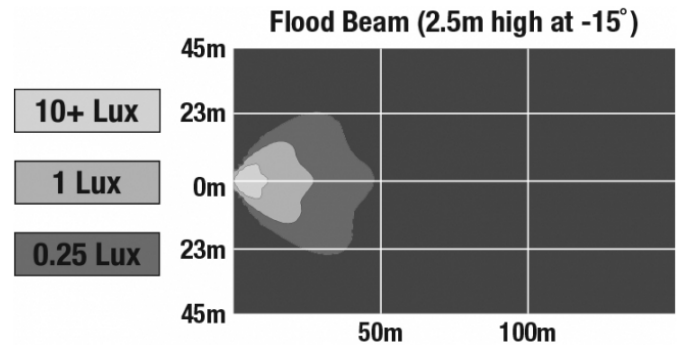

LED Work Light - Model 735

PRODUCT INFORMATION

Description	24V LED Work Light with Flood Beam Pattern
Height	137.16 mm / 5.4 in
Width	144.27 mm / 5.68 in
Depth	66.04 mm / 2.6 in
Shape	Oval
Outer Lens Material	Polycarbonate
Outer Lens Color	Clear
Housing Material	Die-Cast Aluminum
Housing Color	Black
Mounting Hardware Description	(x1) 5/16"-18 x 0.58" Mounting Bolt
Mounting Type	Universal Pedestal Mount
Minimum Operating Temperature	-40 °C / -40 °F
Maximum Operating Temperature	65 °C / 149 °F
Connector or Wiring	Integrated 2-Pin Deutsch Weather-Proof Socket (DT04-2P)
Mating Connector	2-Pin Deutsch Weather-Proof Plug (DT06-2S)
Product Weight	1.87 lbs / 0.85 kgs
Shipping Weight	2.10 lbs / 0.95 kgs
Additional Information	Wire Harness: JWS part number 3271791.

LED Work Light - Model 735

PHOTOMETRIC SPECIFICATIONS

Raw Lumen Output	3,900
Effective Lumen Output	2,700
Nominal LED Color Temperature	5700 K
Beam Pattern(s)	Forward Lighting - Flood (Standard) Forward Lighting - Trapezoid