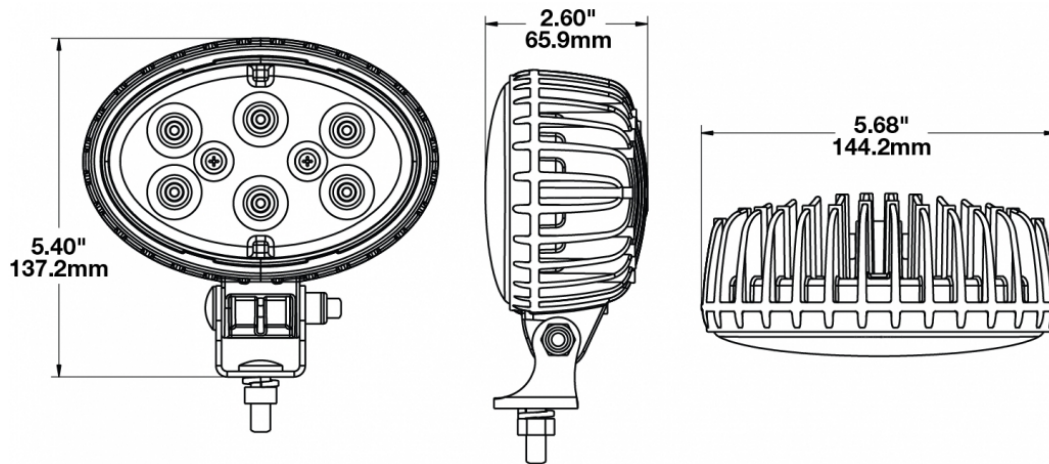

LED Work Light - Model 735

PRODUCT INFORMATION

Description	24V LED Work Light with Flood Beam Pattern
Height	137.16 mm / 5.4 in
Width	144.27 mm / 5.68 in
Depth	66.04 mm / 2.6 in
Shape	Oval
Outer Lens Material	Polycarbonate
Outer Lens Color	Clear
Housing Material	Die-Cast Aluminum
Housing Color	Black
Mounting Hardware Description	(x1) 5/16"-18 x 0.58" Mounting Bolt
Mounting Type	Universal Pedestal Mount
Minimum Operating Temperature	-40 °C / -40 °F
Maximum Operating Temperature	65 °C / 149 °F
Connector or Wiring	Integrated 2-Pin Deutsch Weather-Proof Socket (DT04-2P)
Mating Connector	2-Pin Deutsch Weather-Proof Plug (DT06-2S)
Product Weight	1.87 lbs / 0.85 kgs
Shipping Weight	2.10 lbs / 0.95 kgs
Additional Information	Wire Harness: JWS part number 3271791.

PRODUCT DIMENSIONS

ELECTRICAL SPECIFICATIONS

Input Voltage	24V DC
Operating Voltage	16-32V DC
Current Draw	1.75A @ 24V DC

REGULATORY STANDARDS COMPLIANCE

IEC IP67

IEC IP69K

Print date: 2020-05-30

© 2020 J.W. Speaker Corporation • Germantown, WI U.S.A.
www.jwspeaker.com • speaker@jwspeaker.com • 262.251.6660

LED Work Light - Model 735

PHOTOMETRIC SPECIFICATIONS

Raw Lumen Output	3,900
Effective Lumen Output	2,700
Nominal LED Color Temperature	5700 K
Beam Pattern(s)	Forward Lighting - Flood (Standard) Forward Lighting - Trapezoid