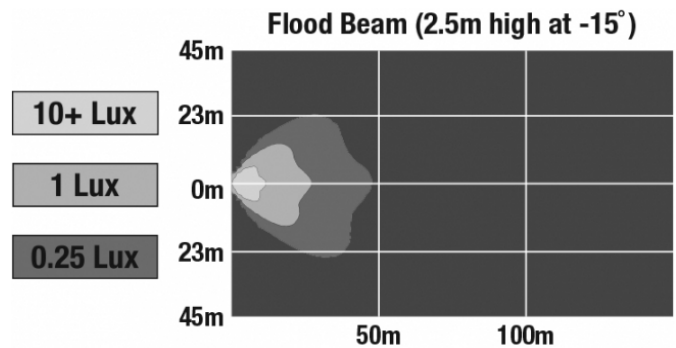

LED Work Light - Model 735

PHOTOMETRIC SPECIFICATIONS

Raw Lumen Output	3,900
Effective Lumen Output	2,700
Nominal LED Color Temperature	5700 K
Beam Pattern(s)	Forward Lighting - Flood (Standard) Forward Lighting - Trapezoid