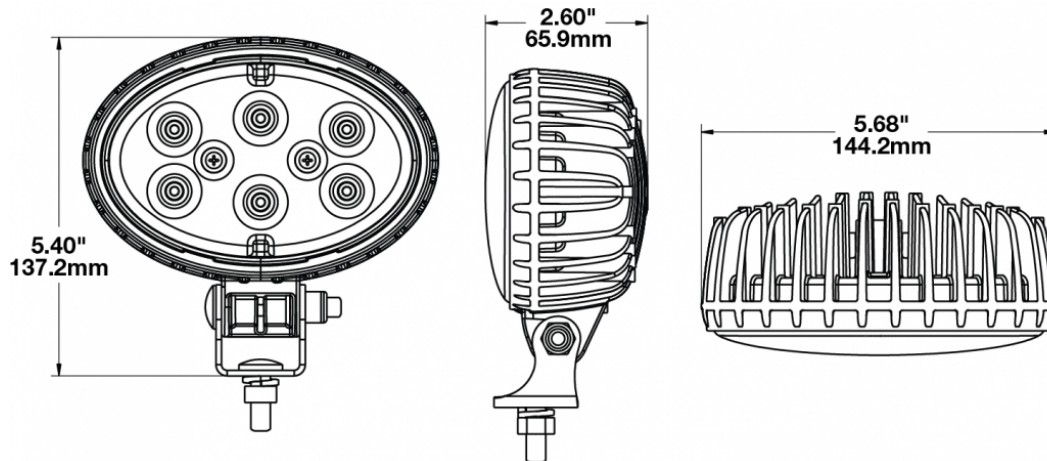

## PRODUCT INFORMATION

---

<b>Description</b>	12-24V LED Work Light with Spot Beam Pattern & PE12015792 Connector - No Sleeve
<b>Height</b>	137.16 mm / 5.4 in
<b>Width</b>	144.27 mm / 5.68 in
<b>Depth</b>	66.04 mm / 2.6 in
<b>Shape</b>	Oval
<b>Outer Lens Material</b>	Polycarbonate
<b>Outer Lens Color</b>	Clear
<b>Housing Material</b>	Die-Cast Aluminum
<b>Housing Color</b>	Black
<b>Mounting Hardware Description</b>	(x1) 5/16"-18 x 0.58" Mounting Bolt
<b>Mounting Type</b>	Universal Pedestal Mount
<b>Minimum Operating Temperature</b>	-40 °C / -40 °F
<b>Maximum Operating Temperature</b>	65 °C / 149 °F
<b>Connector or Wiring</b>	Integrated 2-Pin Deutsch Weather-Proof Socket (DT04-2P)
<b>Mating Connector</b>	2-Pin Deutsch Weather-Proof Plug (DT06-2S)
<b>Product Weight</b>	1.87 lbs / 0.85 kgs
<b>Shipping Weight</b>	2.10 lbs / 0.95 kgs

## PRODUCT DIMENSIONS