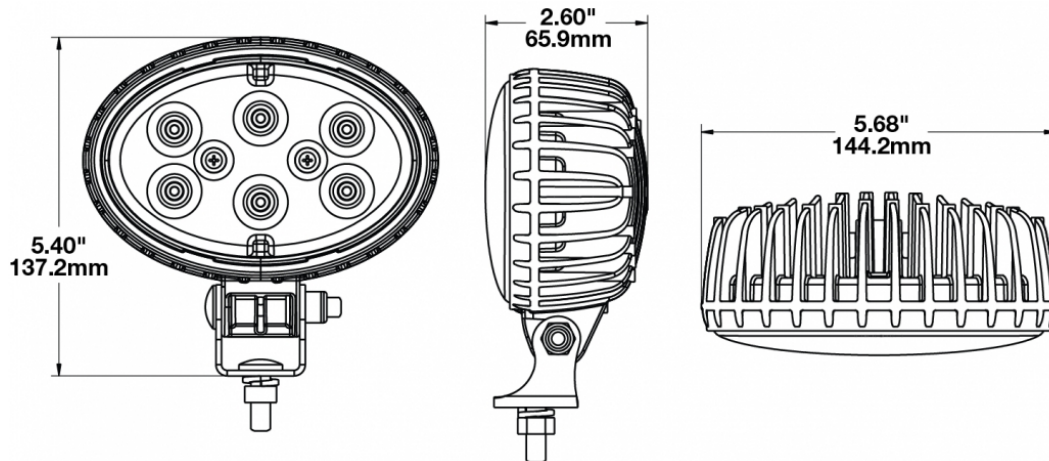

## PRODUCT INFORMATION

---

<b>Description</b>	12-24V LED Work Light with Spot Beam Pattern & PE12015792 Connector - No Sleeve
<b>Height</b>	137.16 mm / 5.4 in
<b>Width</b>	144.27 mm / 5.68 in
<b>Depth</b>	66.04 mm / 2.6 in
<b>Shape</b>	Oval
<b>Outer Lens Material</b>	Polycarbonate
<b>Outer Lens Color</b>	Clear
<b>Housing Material</b>	Die-Cast Aluminum
<b>Housing Color</b>	Black
<b>Mounting Hardware Description</b>	(x1) 5/16"-18 x 0.58" Mounting Bolt
<b>Mounting Type</b>	Universal Pedestal Mount
<b>Minimum Operating Temperature</b>	-40 °C / -40 °F
<b>Maximum Operating Temperature</b>	65 °C / 149 °F
<b>Connector or Wiring</b>	Integrated 2-Pin Deutsch Weather-Proof Socket (DT04-2P)
<b>Mating Connector</b>	2-Pin Deutsch Weather-Proof Plug (DT06-2S)
<b>Product Weight</b>	1.87 lbs / 0.85 kgs
<b>Shipping Weight</b>	2.10 lbs / 0.95 kgs

## PRODUCT DIMENSIONS