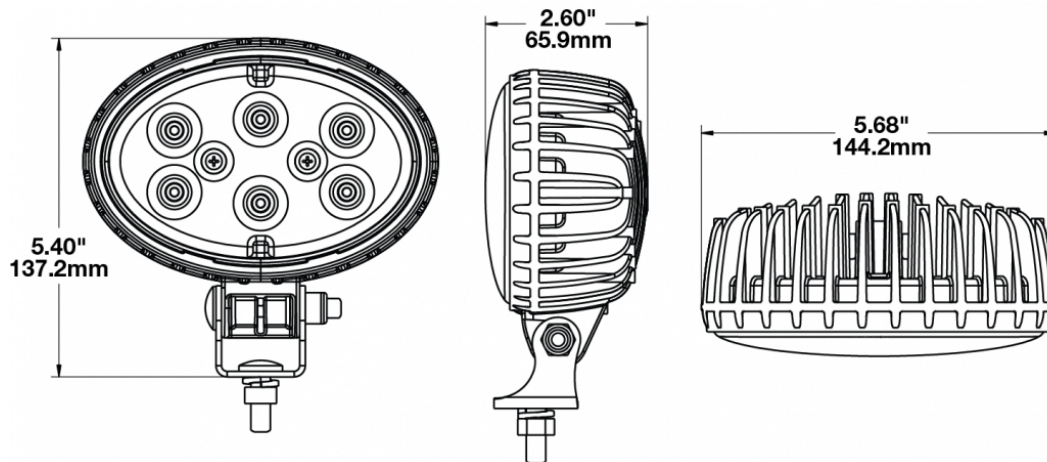

LED Work Light - Model 735

PRODUCT INFORMATION

Description	12-24V LED Work Light with Spot Beam Pattern & PE12015792 Connector - No Sleeve
Height	137.16 mm / 5.4 in
Width	144.27 mm / 5.68 in
Depth	66.04 mm / 2.6 in
Shape	Oval
Outer Lens Material	Polycarbonate
Outer Lens Color	Clear
Housing Material	Die-Cast Aluminum
Housing Color	Black
Mounting Hardware Description	(x1) 5/16"-18 x 0.58" Mounting Bolt
Mounting Type	Universal Pedestal Mount
Minimum Operating Temperature	-40 °C / -40 °F
Maximum Operating Temperature	65 °C / 149 °F
Connector or Wiring	Integrated 2-Pin Deutsch Weather-Proof Socket (DT04-2P)
Mating Connector	2-Pin Deutsch Weather-Proof Plug (DT06-2S)
Product Weight	1.87 lbs / 0.85 kgs
Shipping Weight	2.10 lbs / 0.95 kgs

PRODUCT DIMENSIONS

ELECTRICAL SPECIFICATIONS

Input Voltage	12-24V DC
Operating Voltage	10-36V DC
Red Wire	Positive
Black Wire	Negative
Current Draw	3.50A @ 12V DC 1.75A @ 24V DC

REGULATORY STANDARDS COMPLIANCE

J.W. SPEAKER
Engineered. Lighting. Solutions.

LED Work Light - Model 735

PHOTOMETRIC SPECIFICATIONS

Raw Lumen Output	3,900
Effective Lumen Output	2,600
Nominal LED Color Temperature	5700 K
Beam Pattern(s)	Forward Lighting - Spot