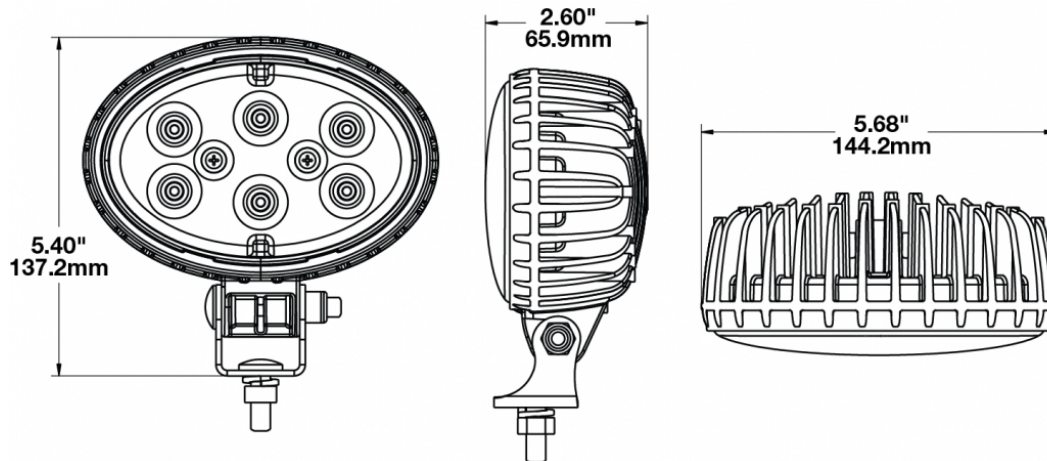

## PRODUCT INFORMATION

<b>Description</b>	12-24V LED Work Light with Trapezoid Beam Pattern & PE12015792 Connector - No Sleeve
<b>Height</b>	137.16 mm / 5.4 in
<b>Width</b>	144.27 mm / 5.68 in
<b>Depth</b>	66.04 mm / 2.6 in
<b>Shape</b>	Oval
<b>Outer Lens Material</b>	Polycarbonate
<b>Outer Lens Color</b>	Clear
<b>Housing Material</b>	Die-Cast Aluminum
<b>Housing Color</b>	Black
<b>Mounting Hardware Description</b>	(x1) 5/16"-18 x 0.58" Mounting Bolt
<b>Mounting Type</b>	Universal Pedestal Mount
<b>Minimum Operating Temperature</b>	-40 °C / -40 °F
<b>Maximum Operating Temperature</b>	65 °C / 149 °F
<b>Connector or Wiring</b>	Integrated 2-Pin Deutsch Weather-Proof Socket (DT04-2P)
<b>Mating Connector</b>	2-Pin Deutsch Weather-Proof Plug (DT06-2S)
<b>Product Weight</b>	1.87 lbs / 0.85 kgs
<b>Shipping Weight</b>	2.10 lbs / 0.95 kgs

## PRODUCT DIMENSIONS