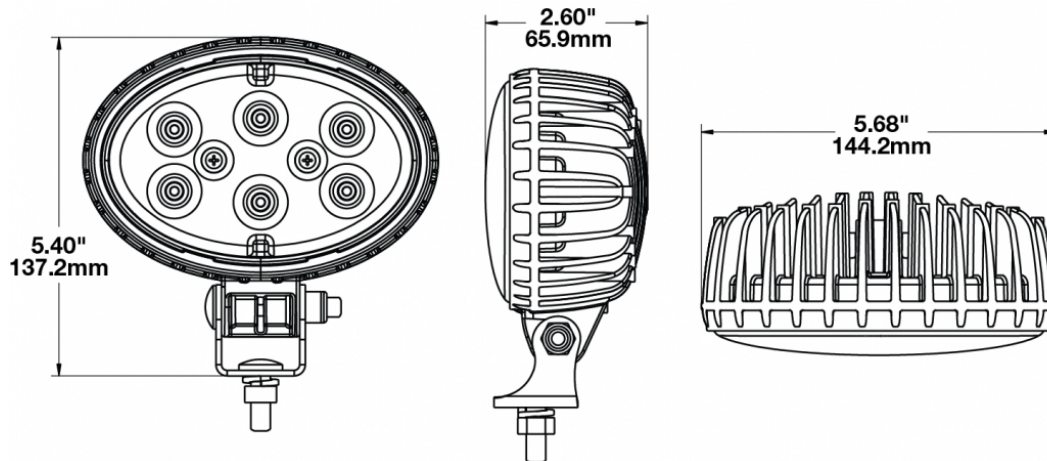

LED Work Light - Model 735

PRODUCT INFORMATION

Description	12-24V LED Work Light with Flood Beam Pattern & PE12015792 Connector - No Sleeve
Height	137.16 mm / 5.4 in
Width	144.27 mm / 5.68 in
Depth	66.04 mm / 2.6 in
Shape	Oval
Outer Lens Material	Polycarbonate
Outer Lens Color	Clear
Housing Material	Die-Cast Aluminum
Housing Color	Black
Mounting Hardware Description	(x1) 5/16"-18 x 0.58" Mounting Bolt
Mounting Type	Universal Pedestal Mount
Minimum Operating Temperature	-40 °C / -40 °F
Maximum Operating Temperature	65 °C / 149 °F
Connector or Wiring	Integrated 2-Pin Deutsch Weather-Proof Socket (DT04-2P)
Mating Connector	2-Pin Deutsch Weather-Proof Plug (DT06-2S)
Product Weight	1.87 lbs / 0.85 kgs
Shipping Weight	2.10 lbs / 0.95 kgs

PRODUCT DIMENSIONS

ELECTRICAL SPECIFICATIONS

Input Voltage	12-24V DC
Operating Voltage	10-36V DC
Red Wire	Positive
Black Wire	Negative
Current Draw	3.50A @ 12V DC 1.75A @ 24V DC

REGULATORY STANDARDS COMPLIANCE

LED Work Light - Model 735

PHOTOMETRIC SPECIFICATIONS

Raw Lumen Output	3,900
Effective Lumen Output	2,600
Nominal LED Color Temperature	5700 K
Beam Pattern(s)	Forward Lighting - Flood (Standard)

APPLICATIONS