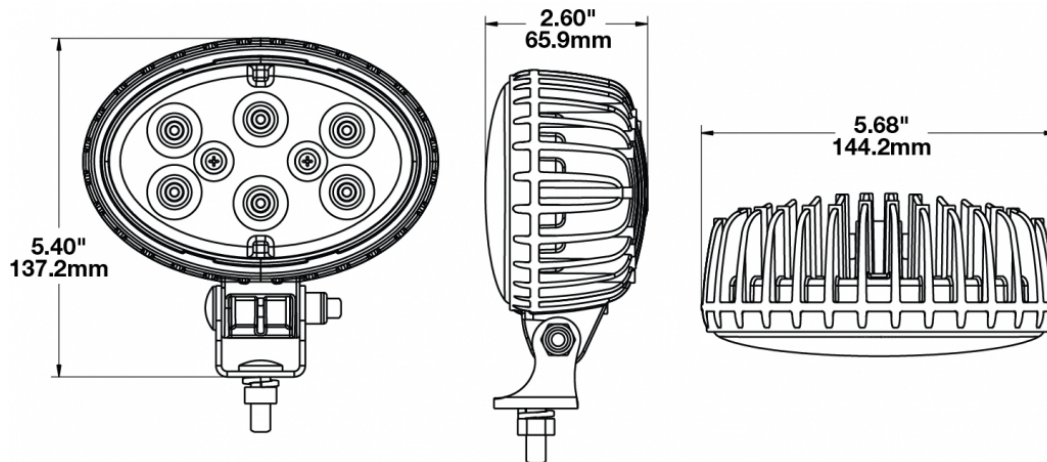

## PRODUCT INFORMATION

<b>Description</b>	12-24V LED Work Light with Flood Beam Pattern & PE12015792 Connector - No Sleeve
<b>Height</b>	137.16 mm / 5.4 in
<b>Width</b>	144.27 mm / 5.68 in
<b>Depth</b>	66.04 mm / 2.6 in
<b>Shape</b>	Oval
<b>Outer Lens Material</b>	Polycarbonate
<b>Outer Lens Color</b>	Clear
<b>Housing Material</b>	Die-Cast Aluminum
<b>Housing Color</b>	Black
<b>Mounting Hardware Description</b>	(x1) 5/16"-18 x 0.58" Mounting Bolt
<b>Mounting Type</b>	Universal Pedestal Mount
<b>Minimum Operating Temperature</b>	-40 °C / -40 °F
<b>Maximum Operating Temperature</b>	65 °C / 149 °F
<b>Connector or Wiring</b>	Integrated 2-Pin Deutsch Weather-Proof Socket (DT04-2P)
<b>Mating Connector</b>	2-Pin Deutsch Weather-Proof Plug (DT06-2S)
<b>Product Weight</b>	1.87 lbs / 0.85 kgs
<b>Shipping Weight</b>	2.10 lbs / 0.95 kgs

## PRODUCT DIMENSIONS