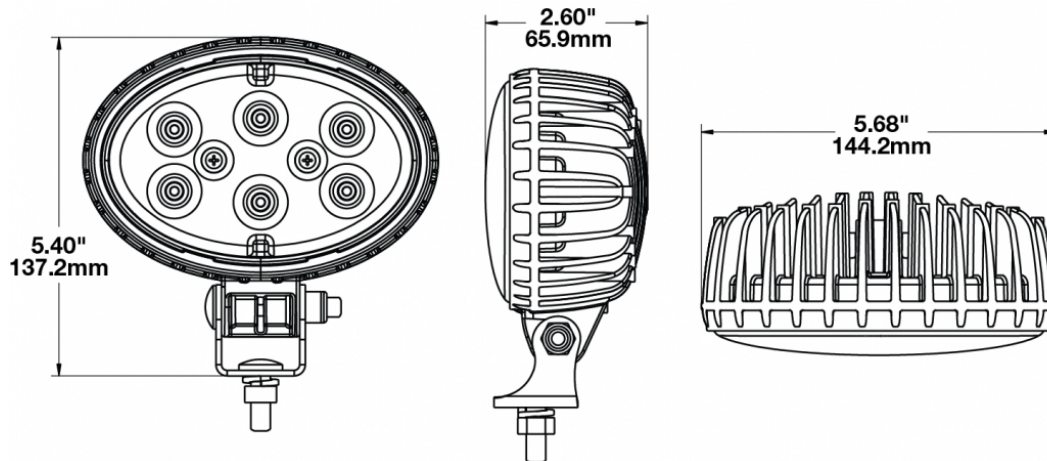

LED Work Light - Model 735

PRODUCT INFORMATION

Description	12-24V LED Work Light with Spot Beam Pattern & PE12015792 Connector
Height	137.16 mm / 5.4 in
Width	144.27 mm / 5.68 in
Depth	66.04 mm / 2.6 in
Shape	Oval
Outer Lens Material	Polycarbonate
Outer Lens Color	Clear
Housing Material	Die-Cast Aluminum
Housing Color	Black
Mounting Hardware Description	(x1) 5/16"-18 x 0.58" Mounting Bolt
Mounting Type	Universal Pedestal Mount
Minimum Operating Temperature	-40 °C / -40 °F
Maximum Operating Temperature	65 °C / 149 °F
Connector or Wiring	Integrated 2-Pin Deutsch Weather-Proof Socket (DT04-2P)
Mating Connector	2-Pin Deutsch Weather-Proof Plug (DT06-2S)
Product Weight	1.87 lbs / 0.85 kgs
Shipping Weight	1.87 lbs / 0.85 kgs

PRODUCT DIMENSIONS

ELECTRICAL SPECIFICATIONS

Input Voltage	12-24V DC
Operating Voltage	10-36V DC
Red Wire	Positive
Black Wire	Negative
Current Draw	3.50A @ 12V DC 1.75A @ 24V DC

REGULATORY STANDARDS COMPLIANCE

LED Work Light - Model 735

PHOTOMETRIC SPECIFICATIONS

Raw Lumen Output 3,900
Effective Lumen Output 2,600
Nominal LED Color Temperature 5700 K
Beam Pattern(s) Forward Lighting - Spot

APPLICATIONS

PRODUCT WARNINGS