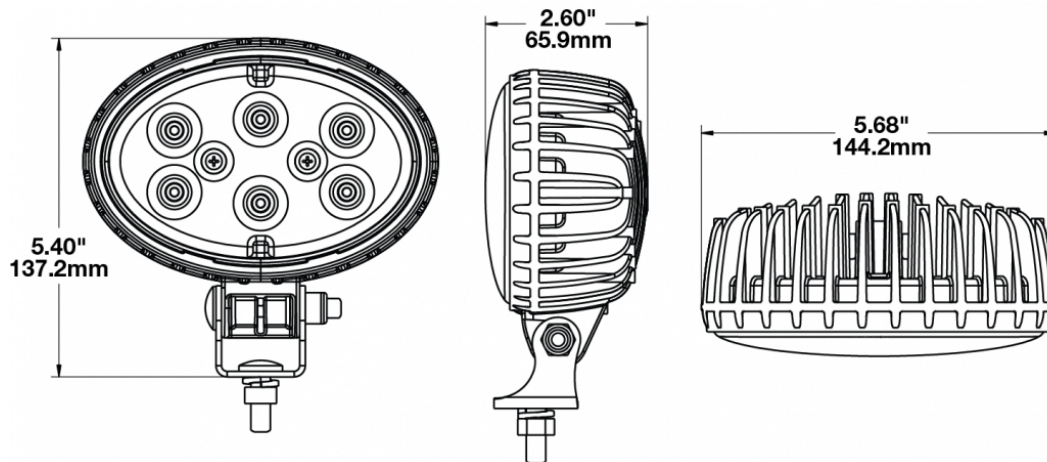

LED Work Light - Model 735

PRODUCT INFORMATION

Description	12-24V LED Work Light with Spot Beam Pattern & PE12015792 Connector
Height	137.16 mm / 5.4 in
Width	144.27 mm / 5.68 in
Depth	66.04 mm / 2.6 in
Shape	Oval
Outer Lens Material	Polycarbonate
Outer Lens Color	Clear
Housing Material	Die-Cast Aluminum
Housing Color	Black
Mounting Hardware Description	(x1) 5/16"-18 x 0.58" Mounting Bolt
Mounting Type	Universal Pedestal Mount
Minimum Operating Temperature	-40 °C / -40 °F
Maximum Operating Temperature	65 °C / 149 °F
Connector or Wiring	Integrated 2-Pin Deutsch Weather-Proof Socket (DT04-2P)
Mating Connector	2-Pin Deutsch Weather-Proof Plug (DT06-2S)
Product Weight	1.87 lbs / 0.85 kgs
Shipping Weight	1.87 lbs / 0.85 kgs

PRODUCT DIMENSIONS

ELECTRICAL SPECIFICATIONS

Input Voltage	12-24V DC
Operating Voltage	10-36V DC
Red Wire	Positive
Black Wire	Negative
Current Draw	3.50A @ 12V DC 1.75A @ 24V DC

REGULATORY STANDARDS COMPLIANCE

J.W. SPEAKER
Engineered. Lighting. Solutions.

LED Work Light - Model 735

PHOTOMETRIC SPECIFICATIONS

Raw Lumen Output	3,900
Effective Lumen Output	2,600
Nominal LED Color Temperature	5700 K
Beam Pattern(s)	Forward Lighting - Spot