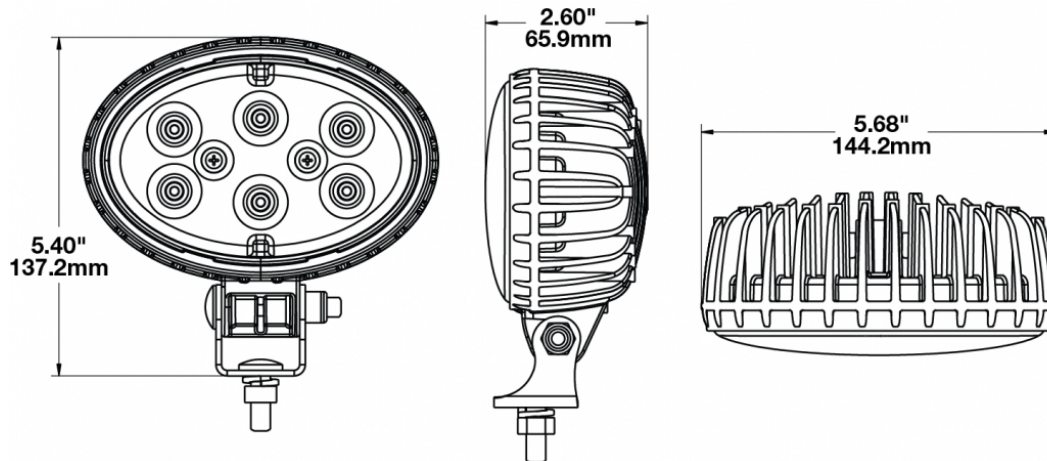

LED Work Light - Model 735

PRODUCT INFORMATION

Description	12-24V LED Work Light with Spot Beam Pattern & PE12015792 Connector
Height	137.16 mm / 5.4 in
Width	144.27 mm / 5.68 in
Depth	66.04 mm / 2.6 in
Shape	Oval
Outer Lens Material	Polycarbonate
Outer Lens Color	Clear
Housing Material	Die-Cast Aluminum
Housing Color	Black
Mounting Hardware Description	(x1) 5/16"-18 x 0.58" Mounting Bolt
Mounting Type	Universal Pedestal Mount
Minimum Operating Temperature	-40 °C / -40 °F
Maximum Operating Temperature	65 °C / 149 °F
Connector or Wiring	Integrated 2-Pin Deutsch Weather-Proof Socket (DT04-2P)
Mating Connector	2-Pin Deutsch Weather-Proof Plug (DT06-2S)
Product Weight	1.87 lbs / 0.85 kgs
Shipping Weight	1.87 lbs / 0.85 kgs

PRODUCT DIMENSIONS

ELECTRICAL SPECIFICATIONS

Input Voltage	12-24V DC
Operating Voltage	10-36V DC
Red Wire	Positive
Black Wire	Negative
Current Draw	3.50A @ 12V DC 1.75A @ 24V DC

REGULATORY STANDARDS COMPLIANCE

PHOTOMETRIC SPECIFICATIONS

Raw Lumen Output 3,900
Effective Lumen Output 2,600
Nominal LED Color Temperature 5700 K
Beam Pattern(s) Forward Lighting - Spot

APPLICATIONS

PRODUCT WARNINGS

For California residents: