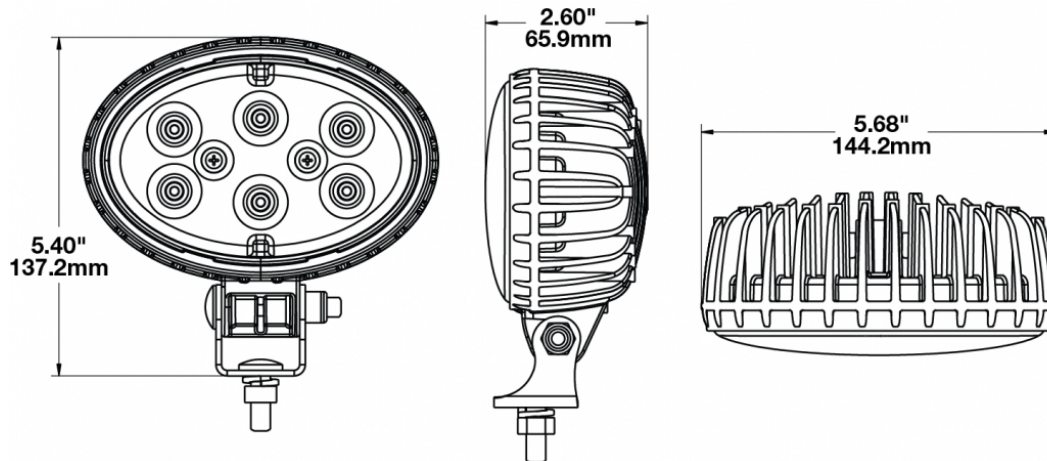

## PRODUCT INFORMATION

---

<b>Description</b>	12-24V LED Work Light with Trapezoid Beam Pattern & PE12015792 Connector
<b>Height</b>	137.16 mm / 5.4 in
<b>Width</b>	144.27 mm / 5.68 in
<b>Depth</b>	66.04 mm / 2.6 in
<b>Shape</b>	Oval
<b>Outer Lens Material</b>	Polycarbonate
<b>Outer Lens Color</b>	Clear
<b>Housing Material</b>	Die-Cast Aluminum
<b>Housing Color</b>	Black
<b>Mounting Hardware Description</b>	(x1) 5/16"-18 x 0.58" Mounting Bolt
<b>Mounting Type</b>	Universal Pedestal Mount
<b>Minimum Operating Temperature</b>	-40 °C / -40 °F
<b>Maximum Operating Temperature</b>	65 °C / 149 °F
<b>Connector or Wiring</b>	Integrated 2-Pin Deutsch Weather-Proof Socket (DT04-2P)
<b>Mating Connector</b>	2-Pin Deutsch Weather-Proof Plug (DT06-2S)
<b>Product Weight</b>	1.87 lbs / 0.85 kgs
<b>Shipping Weight</b>	1.87 lbs / 0.85 kgs

## PRODUCT DIMENSIONS