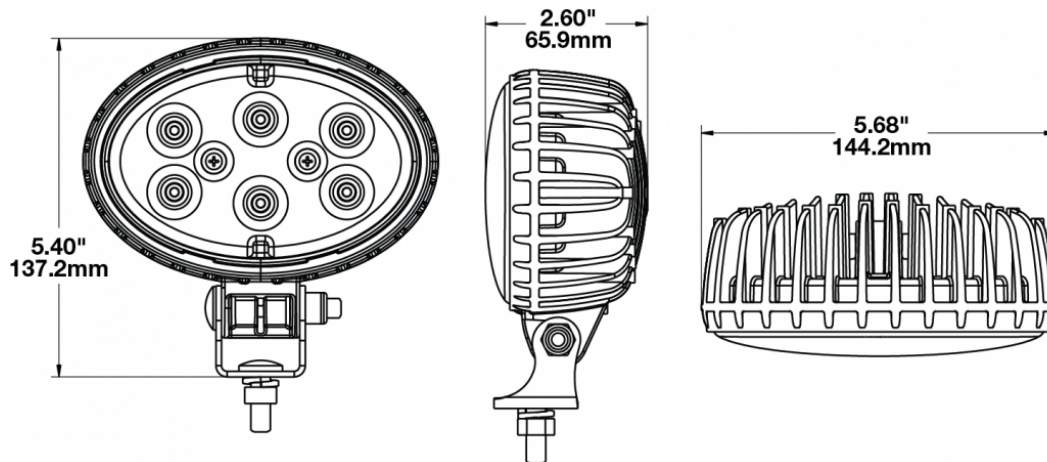

## PRODUCT INFORMATION

<b>Description</b>	12-24V LED Work Light with Trapezoid Beam Pattern & PE12015792 Connector
<b>Height</b>	137.16 mm / 5.4 in
<b>Width</b>	144.27 mm / 5.68 in
<b>Depth</b>	66.04 mm / 2.6 in
<b>Shape</b>	Oval
<b>Outer Lens Material</b>	Polycarbonate
<b>Outer Lens Color</b>	Clear
<b>Housing Material</b>	Die-Cast Aluminum
<b>Housing Color</b>	Black
<b>Mounting Hardware Description</b>	(x1) 5/16"-18 x 0.58" Mounting Bolt
<b>Mounting Type</b>	Universal Pedestal Mount
<b>Minimum Operating Temperature</b>	-40 °C / -40 °F
<b>Maximum Operating Temperature</b>	65 °C / 149 °F
<b>Connector or Wiring</b>	Integrated 2-Pin Deutsch Weather-Proof Socket (DT04-2P)
<b>Mating Connector</b>	2-Pin Deutsch Weather-Proof Plug (DT06-2S)
<b>Product Weight</b>	1.87 lbs / 0.85 kgs
<b>Shipping Weight</b>	1.87 lbs / 0.85 kgs

## PRODUCT DIMENSIONS