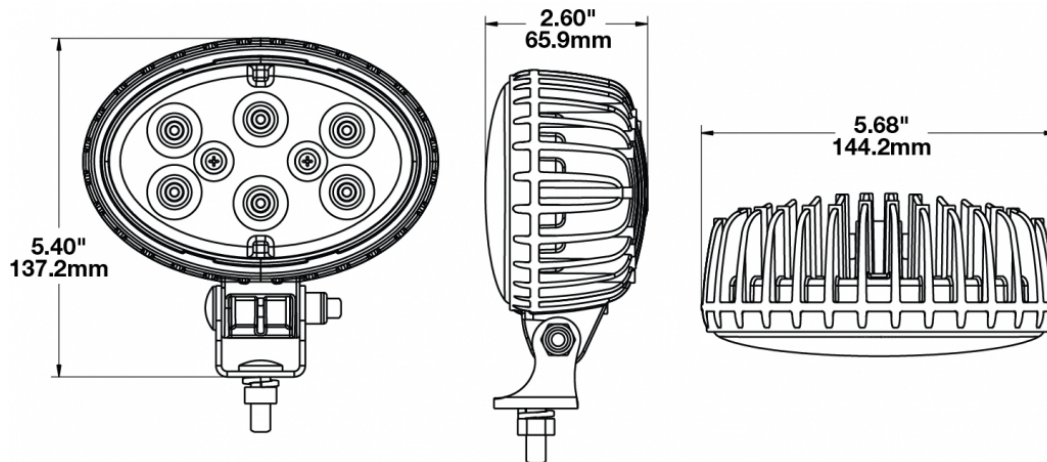

## PRODUCT INFORMATION

<b>Description</b>	12-24V LED Work Light with Amber Lens & Trapezoid Beam Pattern
<b>Height</b>	137.16 mm / 5.4 in
<b>Width</b>	144.27 mm / 5.68 in
<b>Depth</b>	66.04 mm / 2.6 in
<b>Shape</b>	Oval
<b>Outer Lens Material</b>	Glass
<b>Outer Lens Color</b>	Clear
<b>Housing Material</b>	Die-Cast Aluminum
<b>Housing Color</b>	Black
<b>Bezel Color</b>	Amber
<b>Mounting Hardware Description</b>	(x1) 5/16"-18 x 0.58" Mounting Bolt
<b>Mounting Type</b>	Universal Pedestal Mount
<b>Minimum Operating Temperature</b>	-40 °C / -40 °F
<b>Maximum Operating Temperature</b>	65 °C / 149 °F
<b>Connector or Wiring</b>	Integrated 2-Pin Deutsch Weather-Proof Socket (DT04-2P)
<b>Mating Connector</b>	2-Pin Deutsch Weather-Proof Plug (DT06-2S)
<b>Product Weight</b>	1.87 lbs / 0.85 kgs
<b>Shipping Weight</b>	1.87 lbs / 0.85 kgs

## PRODUCT DIMENSIONS