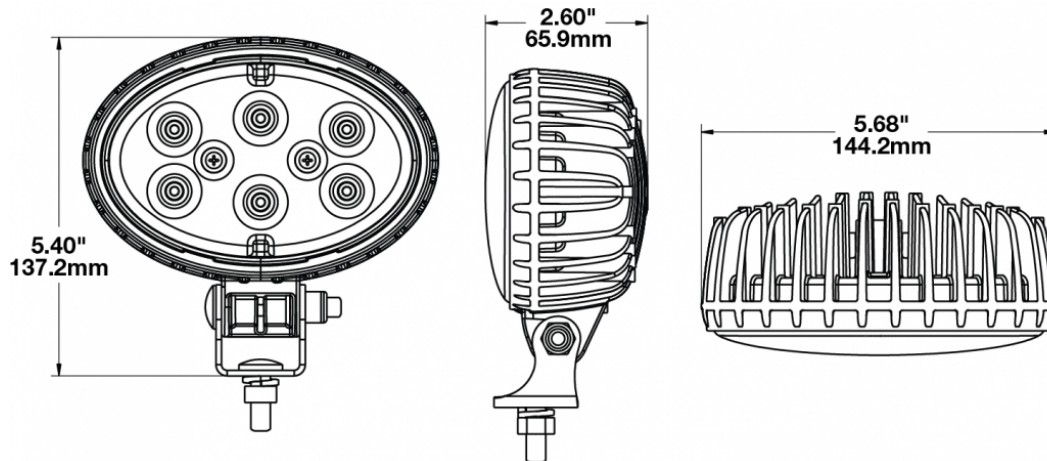

LED Work Light - Model 735

PRODUCT INFORMATION

Description	12-24V LED Work Light with Amber Lens & Trapezoid Beam Pattern
Height	137.16 mm / 5.4 in
Width	144.27 mm / 5.68 in
Depth	66.04 mm / 2.6 in
Shape	Oval
Outer Lens Material	Glass
Outer Lens Color	Clear
Housing Material	Die-Cast Aluminum
Housing Color	Black
Bezel Color	Amber
Mounting Hardware Description	(x1) 5/16"-18 x 0.58" Mounting Bolt
Mounting Type	Universal Pedestal Mount
Minimum Operating Temperature	-40 °C / -40 °F
Maximum Operating Temperature	65 °C / 149 °F
Connector or Wiring	Integrated 2-Pin Deutsch Weather-Proof Socket (DT04-2P)
Mating Connector	2-Pin Deutsch Weather-Proof Plug (DT06-2S)
Product Weight	1.87 lbs / 0.85 kgs
Shipping Weight	1.87 lbs / 0.85 kgs

PRODUCT DIMENSIONS

ELECTRICAL SPECIFICATIONS

Input Voltage	12-24V DC
Operating Voltage	10-36V DC
Red Wire	Positive
Black Wire	Negative
Current Draw	4.00A @ 12V DC 2.00A @ 24V DC

REGULATORY STANDARDS COMPLIANCE

LED Work Light - Model 735

PHOTOMETRIC SPECIFICATIONS

Raw Lumen Output 3,900
Effective Lumen Output 1,000
Beam Pattern(s) Forward Lighting - Trapezoid

APPLICATIONS

PRODUCT WARNINGS

For California residents: