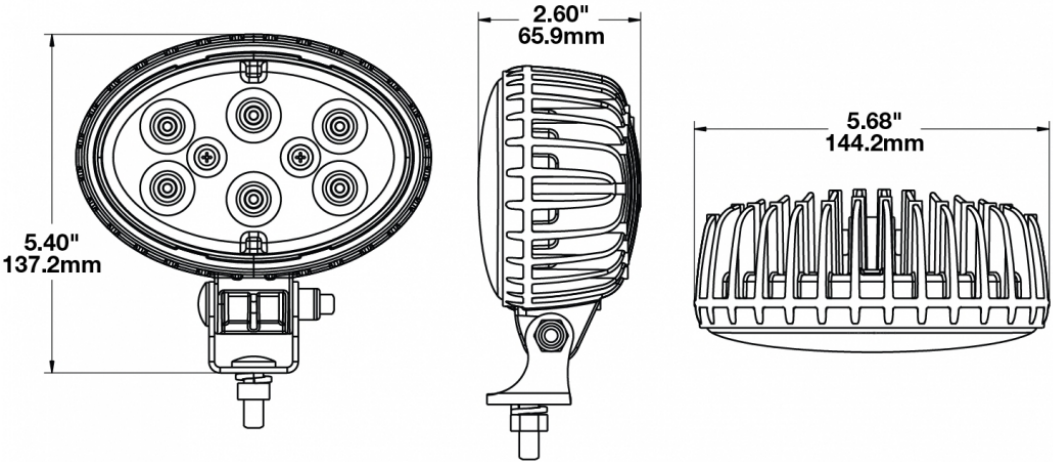

## PRODUCT INFORMATION

---

<b>Description</b>	12-24V LED Work Light with Flood Beam Pattern
<b>Height</b>	137.16 mm / 5.4 in
<b>Width</b>	144.27 mm / 5.68 in
<b>Depth</b>	66.04 mm / 2.6 in
<b>Shape</b>	Oval
<b>Outer Lens Material</b>	Polycarbonate
<b>Outer Lens Color</b>	Clear
<b>Housing Material</b>	Die-Cast Aluminum
<b>Housing Color</b>	Black
<b>Mounting Hardware Description</b>	(x1) 5/16"-18 x 0.58" Mounting Bolt
<b>Mounting Type</b>	Universal Pedestal Mount
<b>Minimum Operating Temperature</b>	-40 °C / -40 °F
<b>Maximum Operating Temperature</b>	65 °C / 149 °F
<b>Connector or Wiring</b>	Integrated 2-Pin Deutsch Weather-Proof Socket (DT04-2P)
<b>Mating Connector</b>	2-Pin Deutsch Weather-Proof Plug (DT06-2S)
<b>Product Weight</b>	1.55 lbs / 0.7 kgs
<b>Shipping Weight</b>	1.87 lbs / 0.85 kgs

## PRODUCT DIMENSIONS