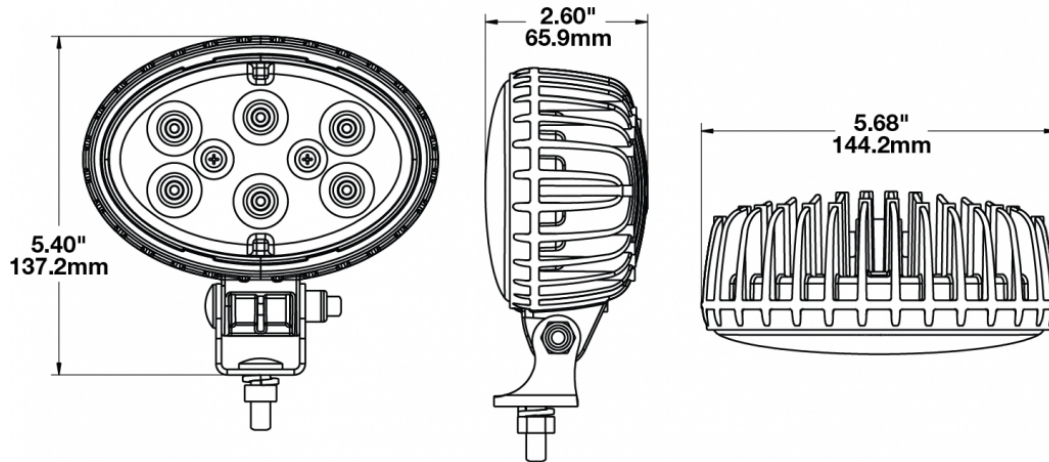

LED Work Light - Model 735

PRODUCT INFORMATION

Description	12-24V LED Work Light with Flood Beam Pattern
Height	137.16 mm / 5.4 in
Width	144.27 mm / 5.68 in
Depth	66.04 mm / 2.6 in
Shape	Oval
Outer Lens Material	Polycarbonate
Outer Lens Color	Clear
Housing Material	Die-Cast Aluminum
Housing Color	Black
Mounting Hardware Description	(x1) 5/16"-18 x 0.58" Mounting Bolt
Mounting Type	Universal Pedestal Mount
Minimum Operating Temperature	-40 °C / -40 °F
Maximum Operating Temperature	65 °C / 149 °F
Connector or Wiring	Integrated 2-Pin Deutsch Weather-Proof Socket (DT04-2P)
Mating Connector	2-Pin Deutsch Weather-Proof Plug (DT06-2S)
Product Weight	1.87 lbs / 0.85 kgs
Shipping Weight	1.87 lbs / 0.85 kgs

PRODUCT DIMENSIONS

ELECTRICAL SPECIFICATIONS

Input Voltage	12-24V DC
Operating Voltage	10-36V DC
Red Wire	Positive
Black Wire	Negative
Current Draw	3.50A @ 12V DC 1.75A @ 24V DC

REGULATORY STANDARDS COMPLIANCE

PHOTOMETRIC SPECIFICATIONS

Raw Lumen Output	3,900
Effective Lumen Output	2,600
Nominal LED Color Temperature	5700 K
Beam Pattern(s)	Forward Lighting - Flood (Standard)

APPLICATIONS

PRODUCT WARNINGS

For California residents: