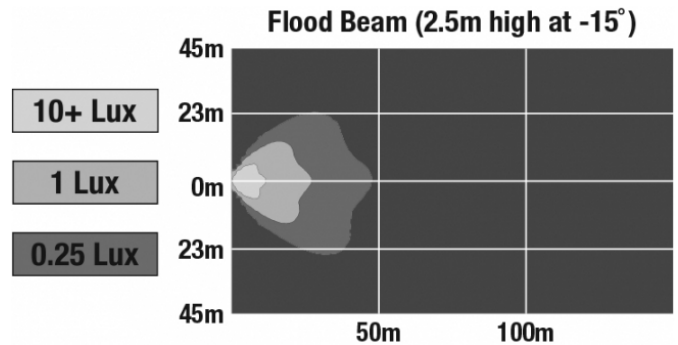

## PRODUCT DIMENSIONS

## PHOTOMETRIC SPECIFICATIONS

<b>Raw Lumen Output</b>	3,900
<b>Effective Lumen Output</b>	2,600
<b>Nominal LED Color Temperature</b>	5700 K
<b>Beam Pattern(s)</b>	Forward Lighting - Flood (Standard)