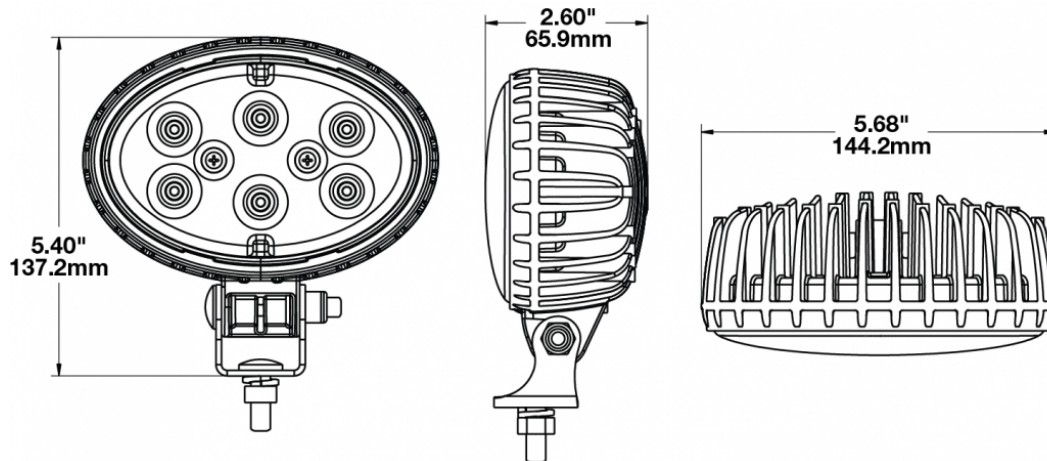

## PRODUCT INFORMATION

<b>Description</b>	12-24V LED Work Light with Flood Beam Pattern
<b>Height</b>	137.16 mm / 5.4 in
<b>Width</b>	144.27 mm / 5.68 in
<b>Depth</b>	66.04 mm / 2.6 in
<b>Shape</b>	Oval
<b>Outer Lens Material</b>	Polycarbonate
<b>Outer Lens Color</b>	Clear
<b>Housing Material</b>	Die-Cast Aluminum
<b>Housing Color</b>	Black
<b>Mounting Hardware Description</b>	(x1) 5/16"-18 x 0.58" Mounting Bolt
<b>Mounting Type</b>	Universal Pedestal Mount
<b>Minimum Operating Temperature</b>	-40 °C / -40 °F
<b>Maximum Operating Temperature</b>	65 °C / 149 °F
<b>Connector or Wiring</b>	Integrated 2-Pin Deutsch Weather-Proof Socket (DT04-2P)
<b>Mating Connector</b>	2-Pin Deutsch Weather-Proof Plug (DT06-2S)
<b>Product Weight</b>	1.87 lbs / 0.85 kgs
<b>Shipping Weight</b>	1.87 lbs / 0.85 kgs

## PRODUCT DIMENSIONS