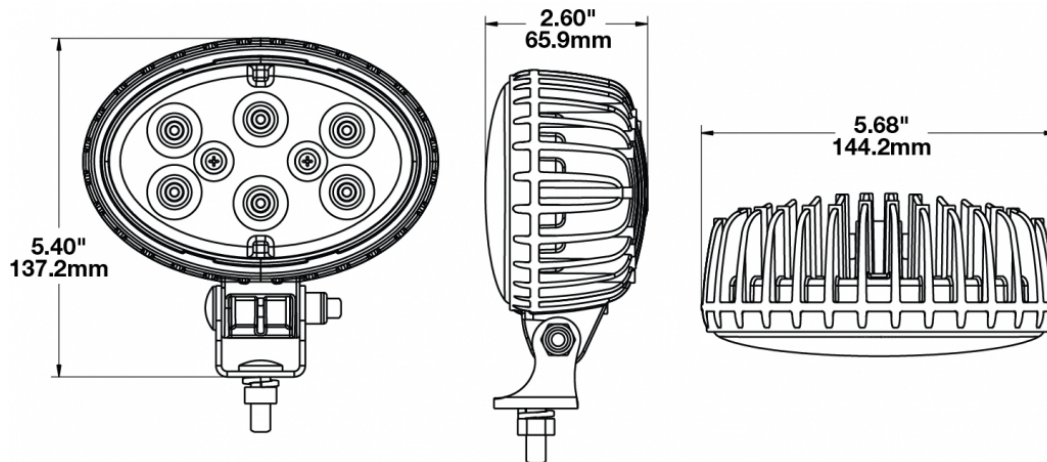

## PRODUCT INFORMATION

---

<b>Description</b>	12-24V LED Work Light with Flood Beam Pattern
<b>Height</b>	137.16 mm / 5.4 in
<b>Width</b>	144.27 mm / 5.68 in
<b>Depth</b>	66.04 mm / 2.6 in
<b>Shape</b>	Oval
<b>Outer Lens Material</b>	Polycarbonate
<b>Outer Lens Color</b>	Clear
<b>Housing Material</b>	Die-Cast Aluminum
<b>Housing Color</b>	Black
<b>Mounting Hardware Description</b>	(x1) 5/16"-18 x 0.58" Mounting Bolt
<b>Mounting Type</b>	Universal Pedestal Mount
<b>Minimum Operating Temperature</b>	-40 °C / -40 °F
<b>Maximum Operating Temperature</b>	65 °C / 149 °F
<b>Connector or Wiring</b>	Integrated 2-Pin Deutsch Weather-Proof Socket (DT04-2P)
<b>Mating Connector</b>	2-Pin Deutsch Weather-Proof Plug (DT06-2S)
<b>Product Weight</b>	1.55 lbs / 0.7 kgs
<b>Shipping Weight</b>	1.87 lbs / 0.85 kgs

## PRODUCT DIMENSIONS