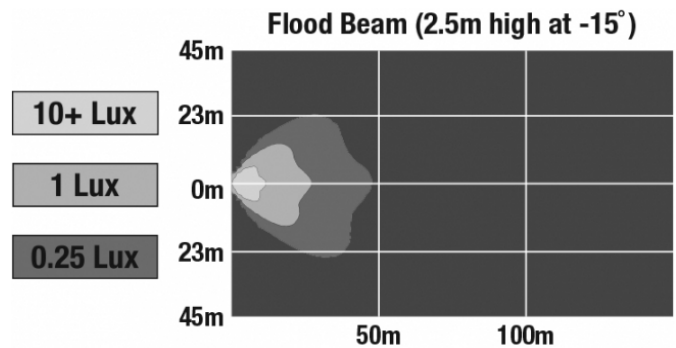

LED Work Light - Model 735

PRODUCT INFORMATION

Description	12-24V LED Work Light with Flood Beam Pattern
Height	137.16 mm / 5.4 in
Width	144.27 mm / 5.68 in
Depth	66.04 mm / 2.6 in
Shape	Oval
Outer Lens Material	Polycarbonate
Outer Lens Color	Clear
Housing Material	Die-Cast Aluminum
Housing Color	Black
Mounting Hardware Description	(x1) 5/16"-18 x 0.58" Mounting Bolt
Mounting Type	Universal Pedestal Mount
Minimum Operating Temperature	-40 °C / -40 °F
Maximum Operating Temperature	65 °C / 149 °F
Connector or Wiring	Integrated 2-Pin Deutsch Weather-Proof Socket (DT04-2P)
Mating Connector	2-Pin Deutsch Weather-Proof Plug (DT06-2S)
Product Weight	1.87 lbs / 0.85 kgs
Shipping Weight	1.87 lbs / 0.85 kgs

LED Work Light - Model 735

PHOTOMETRIC SPECIFICATIONS

Raw Lumen Output	3,900
Effective Lumen Output	2,600
Nominal LED Color Temperature	5700 K
Beam Pattern(s)	Forward Lighting - Flood (Standard)

APPLICATIONS