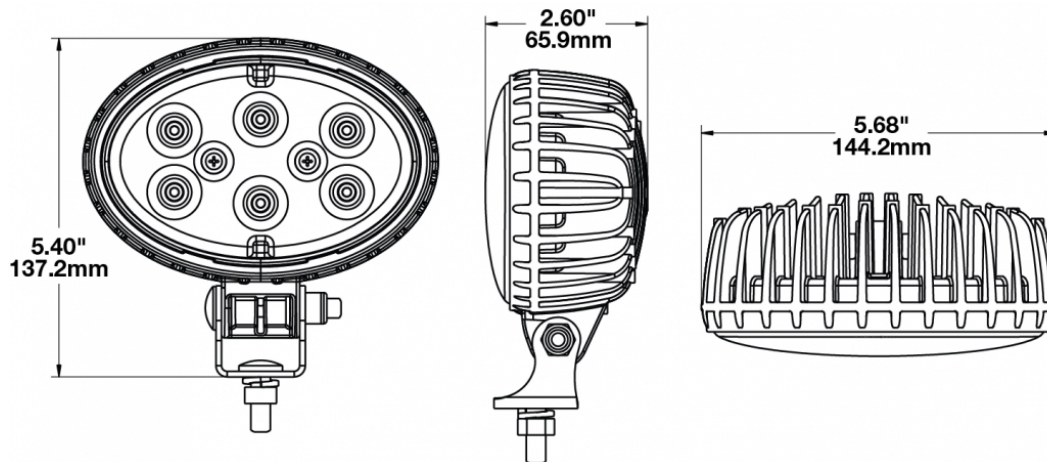

LED Work Light - Model 735

PRODUCT INFORMATION

| | |
|--------------------------------------|---|
| Description | 12-24V LED Work Light with Flood Beam Pattern |
| Height | 137.16 mm / 5.4 in |
| Width | 144.27 mm / 5.68 in |
| Depth | 66.04 mm / 2.6 in |
| Shape | Oval |
| Outer Lens Material | Polycarbonate |
| Outer Lens Color | Clear |
| Housing Material | Die-Cast Aluminum |
| Housing Color | Black |
| Mounting Hardware Description | (x1) 5/16"-18 x 0.58" Mounting Bolt |
| Mounting Type | Universal Pedestal Mount |
| Minimum Operating Temperature | -40 °C / -40 °F |
| Maximum Operating Temperature | 65 °C / 149 °F |
| Connector or Wiring | Integrated 2-Pin Deutsch Weather-Proof Socket (DT04-2P) |
| Mating Connector | 2-Pin Deutsch Weather-Proof Plug (DT06-2S) |
| Product Weight | 1.87 lbs / 0.85 kgs |
| Shipping Weight | 1.87 lbs / 0.85 kgs |

PRODUCT DIMENSIONS

ELECTRICAL SPECIFICATIONS

| | |
|--------------------------|----------------------------------|
| Input Voltage | 12-24V DC |
| Operating Voltage | 10-36V DC |
| Red Wire | Positive |
| Black Wire | Negative |
| Current Draw | 3.50A @ 12V DC 1.75A @ 24V DC |

LED Work Light - Model 735

PHOTOMETRIC SPECIFICATIONS

| | |
|--------------------------------------|-------------------------------------|
| Raw Lumen Output | 3,900 |
| Effective Lumen Output | 2,600 |
| Nominal LED Color Temperature | 5700 K |
| Beam Pattern(s) | Forward Lighting - Flood (Standard) |