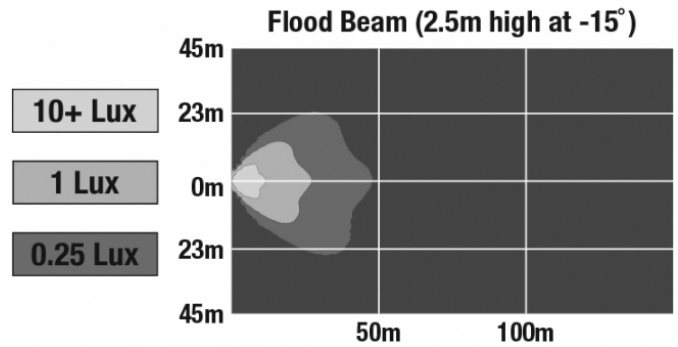

LED Work Light - Model 735

PHOTOMETRIC SPECIFICATIONS

Raw Lumen Output	3,900
Effective Lumen Output	2,600
Nominal LED Color Temperature	5700 K
Beam Pattern(s)	Forward Lighting - Flood (Standard)