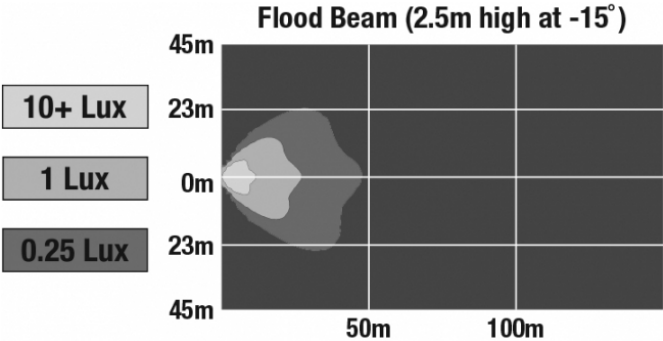

## PRODUCT DIMENSIONS

## PHOTOMETRIC SPECIFICATIONS

**Raw Lumen Output** 3,900  
**Effective Lumen Output** 2,600  
**Nominal LED Color Temperature** 5700 K  
**Beam Pattern(s)** Forward Lighting - Flood (Standard)