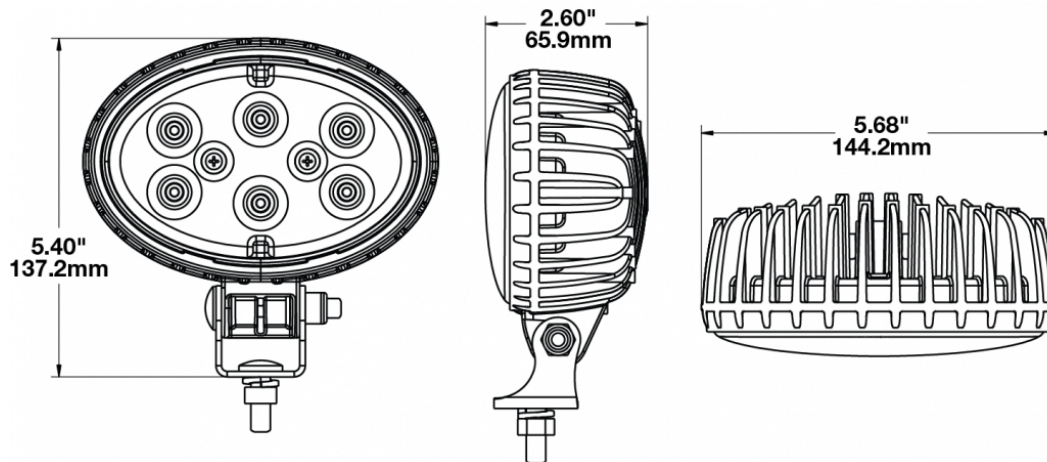

## PRODUCT INFORMATION

<b>Description</b>	12-24V LED Work Light with Flood Beam Pattern
<b>Height</b>	137.16 mm / 5.4 in
<b>Width</b>	144.27 mm / 5.68 in
<b>Depth</b>	66.04 mm / 2.6 in
<b>Shape</b>	Oval
<b>Outer Lens Material</b>	Polycarbonate
<b>Outer Lens Color</b>	Clear
<b>Housing Material</b>	Die-Cast Aluminum
<b>Housing Color</b>	Black
<b>Mounting Hardware Description</b>	(x1) 5/16"-18 x 0.58" Mounting Bolt
<b>Mounting Type</b>	Universal Pedestal Mount
<b>Minimum Operating Temperature</b>	-40 °C / -40 °F
<b>Maximum Operating Temperature</b>	65 °C / 149 °F
<b>Connector or Wiring</b>	Integrated 2-Pin Deutsch Weather-Proof Socket (DT04-2P)
<b>Mating Connector</b>	2-Pin Deutsch Weather-Proof Plug (DT06-2S)
<b>Product Weight</b>	1.87 lbs / 0.85 kgs
<b>Shipping Weight</b>	1.87 lbs / 0.85 kgs

## PRODUCT DIMENSIONS