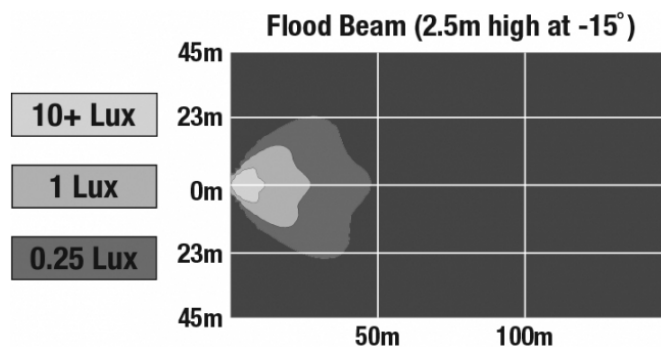

LED Work Light - Model 735

PRODUCT INFORMATION

Description	12-24V LED Work Light with Flood Beam Pattern
Height	137.16 mm / 5.4 in
Width	144.27 mm / 5.68 in
Depth	66.04 mm / 2.6 in
Shape	Oval
Outer Lens Material	Polycarbonate
Outer Lens Color	Clear
Housing Material	Die-Cast Aluminum
Housing Color	Black
Mounting Hardware Description	(x1) 5/16"-18 x 0.58" Mounting Bolt
Mounting Type	Universal Pedestal Mount
Minimum Operating Temperature	-40 °C / -40 °F
Maximum Operating Temperature	65 °C / 149 °F
Connector or Wiring	Integrated 2-Pin Deutsch Weather-Proof Socket (DT04-2P)
Mating Connector	2-Pin Deutsch Weather-Proof Plug (DT06-2S)
Product Weight	1.87 lbs / 0.85 kgs
Shipping Weight	1.87 lbs / 0.85 kgs

PHOTOMETRIC SPECIFICATIONS

Raw Lumen Output	3,900
Effective Lumen Output	2,600
Nominal LED Color Temperature	5700 K
Beam Pattern(s)	Forward Lighting - Flood (Standard)

APPLICATIONS

PRODUCT WARNINGS

For California residents: