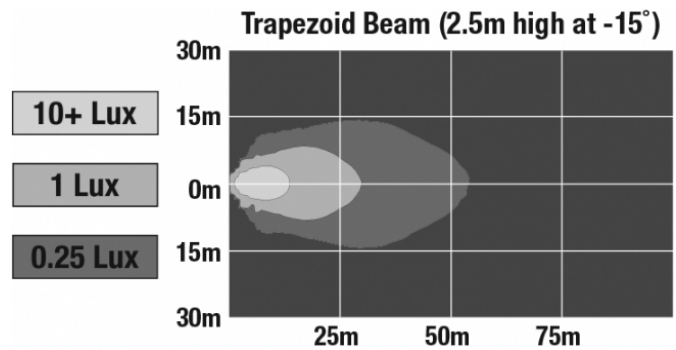

J.W. SPEAKER
Engineered. Lighting. Solutions.

LED Work Light - Model 735

PHOTOMETRIC SPECIFICATIONS

| | |
|--------------------------------------|------------------------------|
| Raw Lumen Output | 3,900 |
| Effective Lumen Output | 2,700 |
| Nominal LED Color Temperature | 5700 K |
| Beam Pattern(s) | Forward Lighting - Trapezoid |