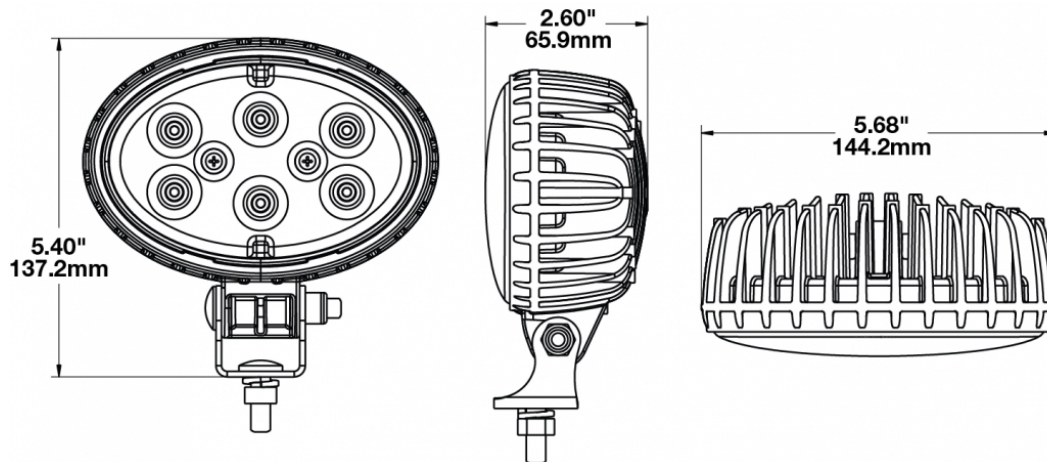

## PRODUCT INFORMATION

---

<b>Description</b>	12-24V LED Work Light with Trapezoid Beam Pattern
<b>Height</b>	137.16 mm / 5.4 in
<b>Width</b>	144.27 mm / 5.68 in
<b>Depth</b>	66.04 mm / 2.6 in
<b>Shape</b>	Oval
<b>Outer Lens Material</b>	Polycarbonate
<b>Outer Lens Color</b>	Clear
<b>Housing Material</b>	Die-Cast Aluminum
<b>Housing Color</b>	Black
<b>Mounting Hardware Description</b>	(x1) 5/16"-18 x 0.58" Mounting Bolt
<b>Mounting Type</b>	Universal Pedestal Mount
<b>Minimum Operating Temperature</b>	-40 °C / -40 °F
<b>Maximum Operating Temperature</b>	65 °C / 149 °F
<b>Connector or Wiring</b>	Integrated 2-Pin Deutsch Weather-Proof Socket (DT04-2P)
<b>Mating Connector</b>	2-Pin Deutsch Weather-Proof Plug (DT06-2S)
<b>Product Weight</b>	1.55 lbs / 0.7 kgs
<b>Shipping Weight</b>	1.87 lbs / 0.85 kgs

## PRODUCT DIMENSIONS