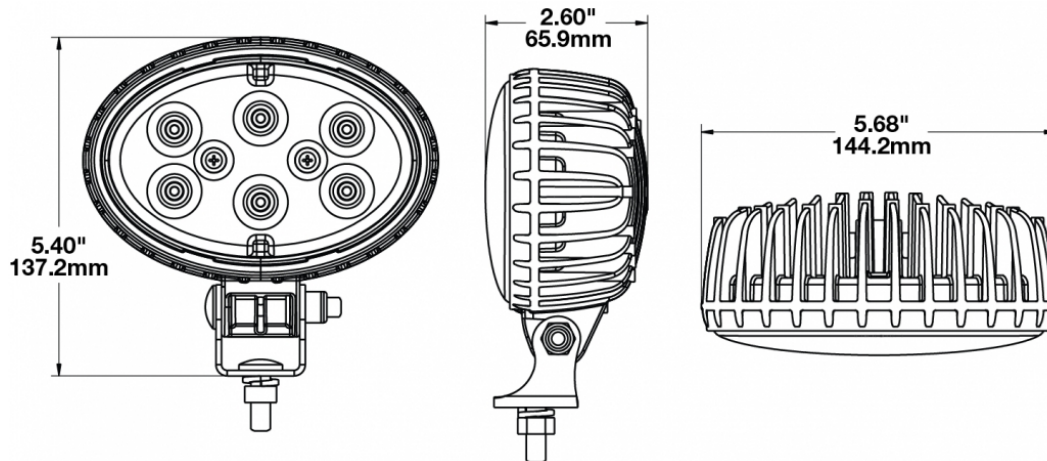

LED Work Light - Model 735

PRODUCT INFORMATION

Description	12-24V LED Work Light with Spot Beam Pattern
Height	137.16 mm / 5.4 in
Width	144.27 mm / 5.68 in
Depth	66.04 mm / 2.6 in
Shape	Oval
Outer Lens Material	Polycarbonate
Outer Lens Color	Clear
Housing Material	Die-Cast Aluminum
Housing Color	Black
Mounting Hardware Description	(x1) 5/16"-18 x 0.58" Mounting Bolt
Mounting Type	Universal Pedestal Mount
Minimum Operating Temperature	-40 °C / -40 °F
Maximum Operating Temperature	65 °C / 149 °F
Connector or Wiring	Integrated 2-Pin Deutsch Weather-Proof Socket (DT04-2P)
Mating Connector	2-Pin Deutsch Weather-Proof Plug (DT06-2S)
Product Weight	1.87 lbs / 0.85 kgs
Shipping Weight	1.87 lbs / 0.85 kgs

PRODUCT DIMENSIONS

ELECTRICAL SPECIFICATIONS

Input Voltage	12-24V DC
Operating Voltage	10-36V DC
Red Wire	Positive
Black Wire	Negative
Current Draw	3.50A @ 12V DC 1.75A @ 24V DC

REGULATORY STANDARDS COMPLIANCE

LED Work Light - Model 735

PHOTOMETRIC SPECIFICATIONS

Raw Lumen Output	3,900
Effective Lumen Output	2,600
Nominal LED Color Temperature	5700 K
Beam Pattern(s)	Forward Lighting - Spot

APPLICATIONS

PRODUCT WARNINGS