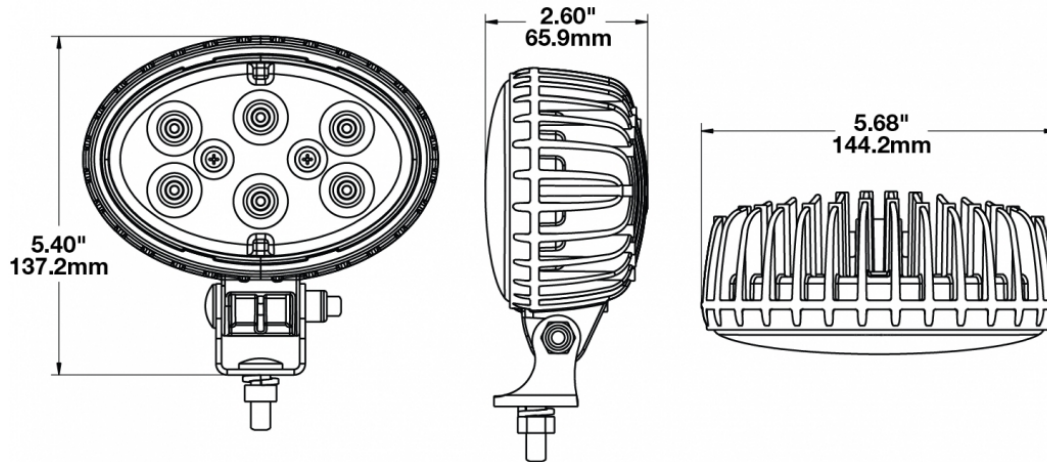

## PRODUCT INFORMATION

<b>Description</b>	12-24V LED Work Light with Spot Beam Pattern
<b>Height</b>	137.16 mm / 5.4 in
<b>Width</b>	144.27 mm / 5.68 in
<b>Depth</b>	66.04 mm / 2.6 in
<b>Shape</b>	Oval
<b>Outer Lens Material</b>	Polycarbonate
<b>Outer Lens Color</b>	Clear
<b>Housing Material</b>	Die-Cast Aluminum
<b>Housing Color</b>	Black
<b>Mounting Hardware Description</b>	(x1) 5/16"-18 x 0.58" Mounting Bolt
<b>Mounting Type</b>	Universal Pedestal Mount
<b>Minimum Operating Temperature</b>	-40 °C / -40 °F
<b>Maximum Operating Temperature</b>	65 °C / 149 °F
<b>Connector or Wiring</b>	Integrated 2-Pin Deutsch Weather-Proof Socket (DT04-2P)
<b>Mating Connector</b>	2-Pin Deutsch Weather-Proof Plug (DT06-2S)
<b>Product Weight</b>	1.87 lbs / 0.85 kgs
<b>Shipping Weight</b>	1.87 lbs / 0.85 kgs

## PRODUCT DIMENSIONS