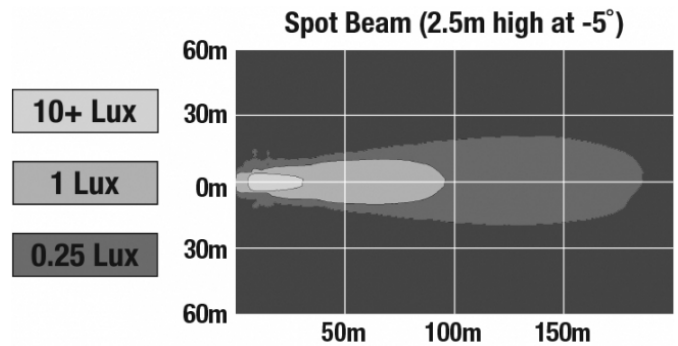

LED Work Light - Model 735

PHOTOMETRIC SPECIFICATIONS

Raw Lumen Output	3,900
Effective Lumen Output	2,600
Nominal LED Color Temperature	5700 K
Beam Pattern(s)	Forward Lighting - Spot

APPLICATIONS

PRODUCT WARNINGS