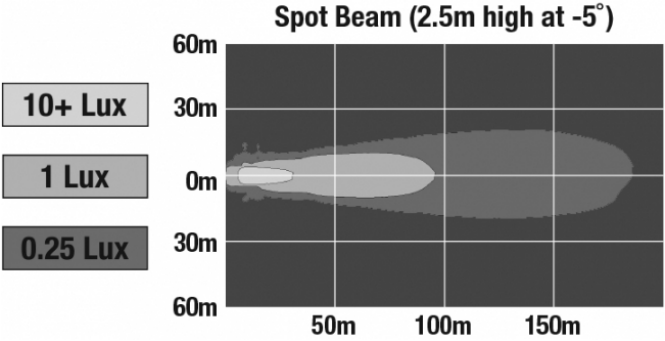

## PRODUCT DIMENSIONS

## PHOTOMETRIC SPECIFICATIONS

**Raw Lumen Output** 3,900  
**Effective Lumen Output** 2,600  
**Nominal LED Color Temperature** 5700 K  
**Beam Pattern(s)** Forward Lighting - Spot