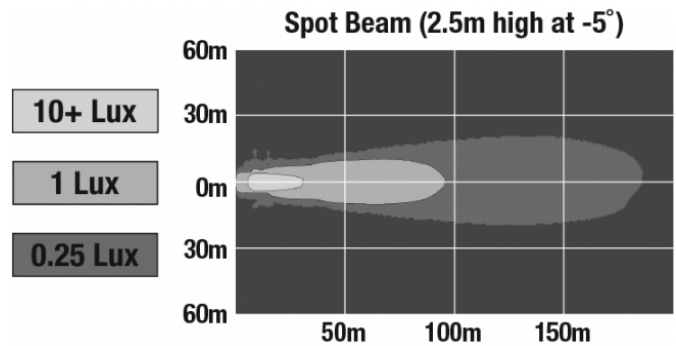

LED Work Light - Model 735

PRODUCT INFORMATION

Description	12-24V LED Work Light with Spot Beam Pattern
Height	137.16 mm / 5.4 in
Width	144.27 mm / 5.68 in
Depth	66.04 mm / 2.6 in
Shape	Oval
Outer Lens Material	Polycarbonate
Outer Lens Color	Clear
Housing Material	Die-Cast Aluminum
Housing Color	Black
Mounting Hardware Description	(x1) 5/16"-18 x 0.58" Mounting Bolt
Mounting Type	Universal Pedestal Mount
Minimum Operating Temperature	-40 °C / -40 °F
Maximum Operating Temperature	65 °C / 149 °F
Connector or Wiring	Integrated 2-Pin Deutsch Weather-Proof Socket (DT04-2P)
Mating Connector	2-Pin Deutsch Weather-Proof Plug (DT06-2S)
Product Weight	1.87 lbs / 0.85 kgs
Shipping Weight	1.87 lbs / 0.85 kgs

LED Work Light - Model 735

PHOTOMETRIC SPECIFICATIONS

Raw Lumen Output	3,900
Effective Lumen Output	2,600
Nominal LED Color Temperature	5700 K
Beam Pattern(s)	Forward Lighting - Spot

APPLICATIONS

PRODUCT WARNINGS