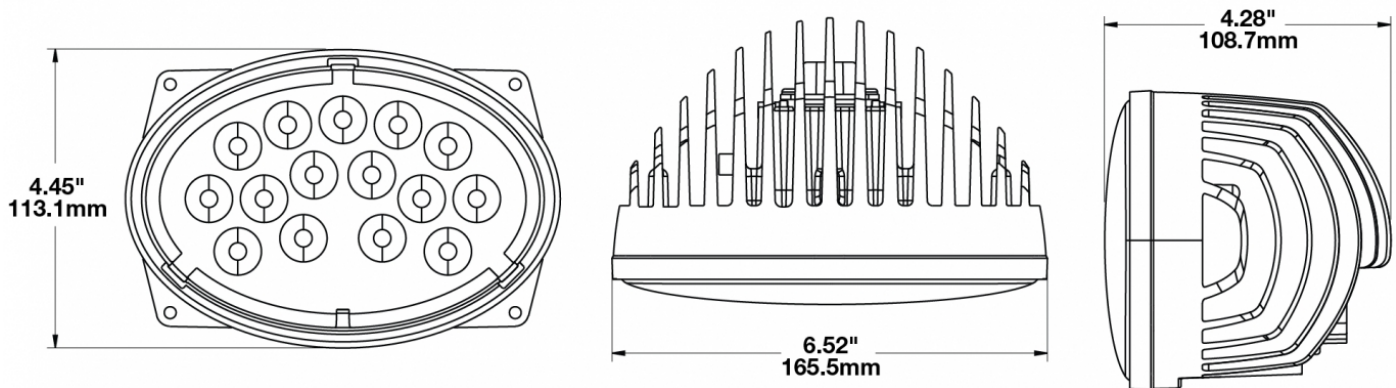

## PRODUCT INFORMATION

<b>Description</b>	12-24V LED Work Light with Flood Beam Pattern
<b>Height</b>	113.03 mm / 4.45 in
<b>Width</b>	165.61 mm / 6.52 in
<b>Depth</b>	108.71 mm / 4.28 in
<b>Shape</b>	Oval
<b>Outer Lens Material</b>	Glass
<b>Outer Lens Color</b>	Clear
<b>Housing Material</b>	Die-Cast Magnesium
<b>Housing Color</b>	Black
<b>Mounting Hardware Description</b>	(x1) 1/2"-Mounting Bolt
<b>Mounting Type</b>	4-Point Panel Mount
<b>Minimum Operating Temperature</b>	-40 °C / -40 °F
<b>Maximum Operating Temperature</b>	65 °C / 149 °F
<b>Connector or Wiring</b>	Integrated 2-Pin Deutsch Weather-Proof Socket (DT04-2P), 2-Pin Deutsch Weather-Proof Plug (DT06-2S)
<b>Product Weight</b>	2.80 lbs / 1.27 kgs
<b>Shipping Weight</b>	3.19 lbs / 1.45 kgs

## PRODUCT DIMENSIONS