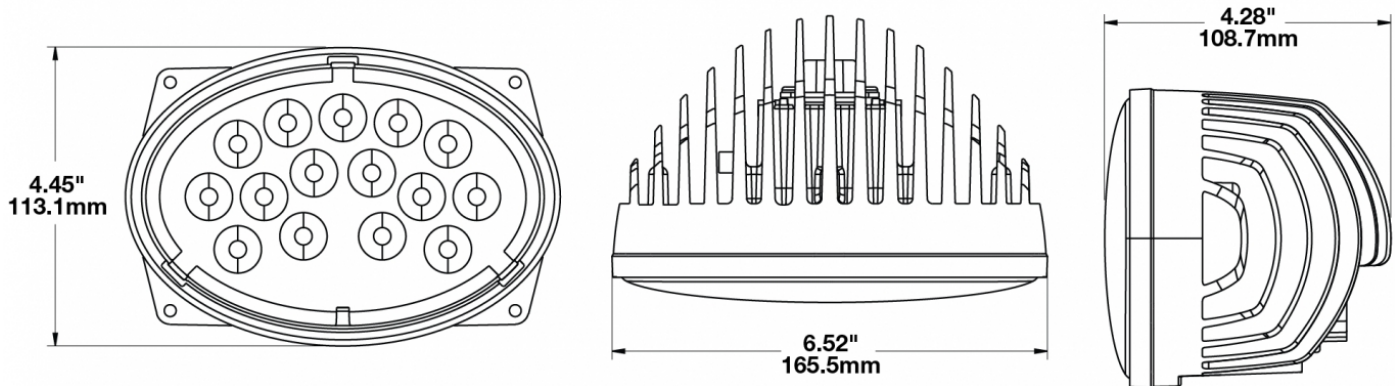

## PRODUCT INFORMATION

<b>Description</b>	12-24V LED Work Light with Trapezoid Beam Pattern
<b>Height</b>	113.03 mm / 4.45 in
<b>Width</b>	165.61 mm / 6.52 in
<b>Depth</b>	108.71 mm / 4.28 in
<b>Shape</b>	Oval
<b>Outer Lens Material</b>	Glass
<b>Outer Lens Color</b>	Clear
<b>Housing Material</b>	Die-Cast Magnesium
<b>Housing Color</b>	Black
<b>Mounting Hardware Description</b>	(x1) 1/2"-Mounting Bolt
<b>Mounting Type</b>	4-Point Panel Mount
<b>Minimum Operating Temperature</b>	-40 °C / -40 °F
<b>Maximum Operating Temperature</b>	65 °C / 149 °F
<b>Connector or Wiring</b>	Integrated 2-Pin Deutsch Weather-Proof Socket (DT04-2P), 2-Pin Deutsch Weather-Proof Plug (DT06-2S)
<b>Product Weight</b>	2.80 lbs / 1.27 kgs
<b>Shipping Weight</b>	3.19 lbs / 1.45 kgs

## PRODUCT DIMENSIONS