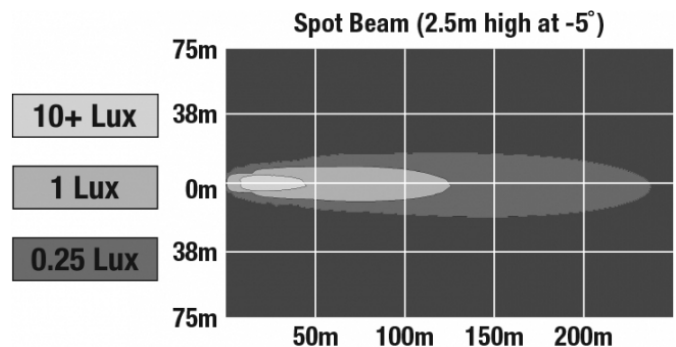

LED Work Light - Model 680 XD

PRODUCT INFORMATION

Description	12-24V LED Work Light with Spot Beam Pattern
Height	193.80 mm / 7.63 in
Width	157.23 mm / 6.19 in
Depth	65.28 mm / 2.57 in
Shape	Round
Outer Lens Material	Polycarbonate
Outer Lens Color	Clear
Housing Material	Polycarbonate
Housing Color	Black
Mounting Hardware Description	(x1) 3/8-16 x 1.5" Mounting Bolt
Mounting Type	Universal Pedestal Mount
Minimum Operating Temperature	-40 °C / -40 °F
Maximum Operating Temperature	65 °C / 149 °F
Connector or Wiring	Integrated 2-Pin Deutsch Weather-Proof Socket (DT04-2P)
Mating Connector	2-Pin Deutsch Weather-Proof Plug (DT06-2S)
Product Weight	1.40 lbs / 0.64 kgs
Shipping Weight	1.40 lbs / 0.64 kgs

PHOTOMETRIC SPECIFICATIONS

Raw Lumen Output	1,700
Effective Lumen Output	1,060
Nominal LED Color Temperature	5000 K
Beam Pattern(s)	Forward Lighting - Spot

APPLICATIONS

Print date: 2017-11-23

© 2017 J.W. Speaker Corporation • Germantown, WI U.S.A.
www.jwspeaker.com • speaker@jwspeaker.com • 262.251.6660