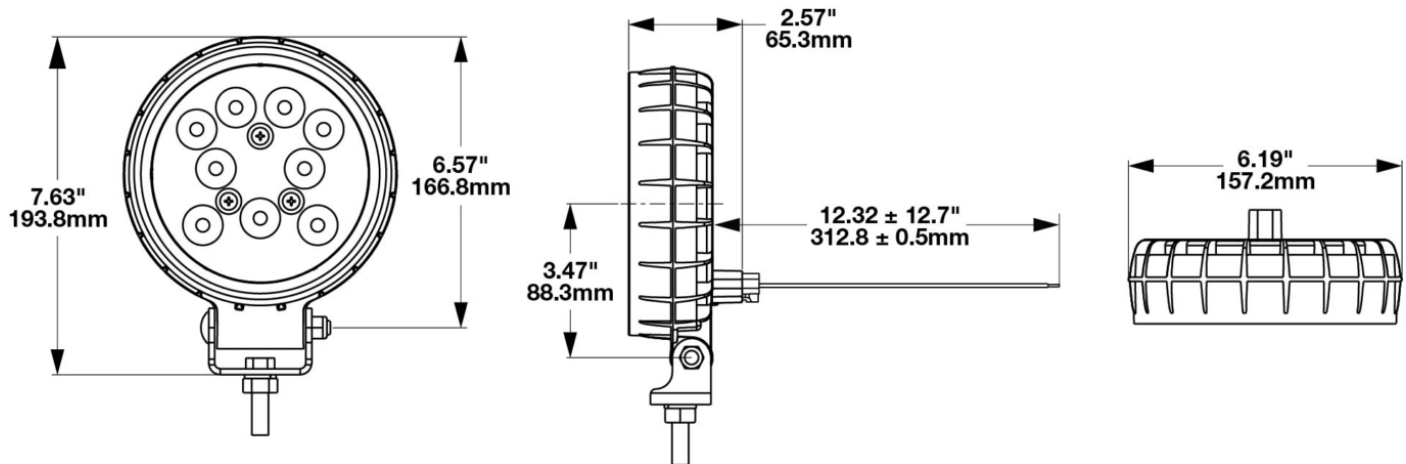

LED Work Lights - Model 680 XD

PRODUCT INFORMATION

Description	12-24V LED Work Light with Spot Beam Pattern
Height	193.80 mm / 7.63 in
Width	157.23 mm / 6.19 in
Depth	65.28 mm / 2.57 in
Shape	Round
Outer Lens Material	Polycarbonate
Outer Lens Color	Clear
Housing Material	Polycarbonate
Housing Color	Black
Mounting Hardware Description	(x1) 3/8-16 x 1.5" Mounting Bolt
Mounting Type	Universal Pedestal Mount
Minimum Operating Temperature	-40 °C / -40 °F
Maximum Operating Temperature	65 °C / 149 °F
Connector or Wiring	Integrated 2-Pin Deutsch Weather-Proof Socket (DT04-2P)
Mating Connector	2-Pin Deutsch Weather-Proof Plug (DT06-2S)
Product Weight	1.52 lbs / 0.69 kgs
Shipping Weight	1.40 lbs / 0.64 kgs

PRODUCT DIMENSIONS

ELECTRICAL SPECIFICATIONS

Input Voltage	12-24V DC
Operating Voltage	10-32V DC
Transient Spike Protection	330V Peak @ 1 HZ-100 Pulses
Red Wire	Positive
Black Wire	Negative
Current Draw	2A @ 12V DC 1A @ 24V DC

J.W. SPEAKER
Engineered. Lighting. Solutions.

LED Work Lights - Model 680 XD

PHOTOMETRIC SPECIFICATIONS

Raw Lumen Output	2,385
Effective Lumen Output	1,340
Nominal LED Color Temperature	5000 K
Beam Pattern(s)	Forward Lighting - Spot