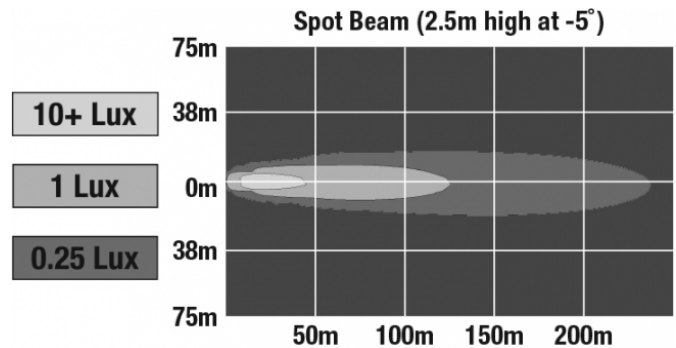

LED Work Lights - Model 680 XD

PRODUCT INFORMATION

Description	12-24V LED Work Light with Spot Beam Pattern
Height	193.80 mm / 7.63 in
Width	157.23 mm / 6.19 in
Depth	65.28 mm / 2.57 in
Shape	Round
Outer Lens Material	Polycarbonate
Outer Lens Color	Clear
Housing Material	Polycarbonate
Housing Color	Black
Mounting Hardware Description	(x1) 3/8-16 x 1.5" Mounting Bolt
Mounting Type	Universal Pedestal Mount
Minimum Operating Temperature	-40 °C / -40 °F
Maximum Operating Temperature	65 °C / 149 °F
Connector or Wiring	Integrated 2-Pin Deutsch Weather-Proof Socket (DT04-2P)
Mating Connector	2-Pin Deutsch Weather-Proof Plug (DT06-2S)
Product Weight	1.52 lbs / 0.69 kgs
Shipping Weight	1.40 lbs / 0.64 kgs

J.W. SPEAKER
Engineered. Lighting. Solutions.

LED Work Lights - Model 680 XD

PHOTOMETRIC SPECIFICATIONS

Raw Lumen Output	2,385
Effective Lumen Output	1,340
Nominal LED Color Temperature	5000 K
Beam Pattern(s)	Forward Lighting - Spot