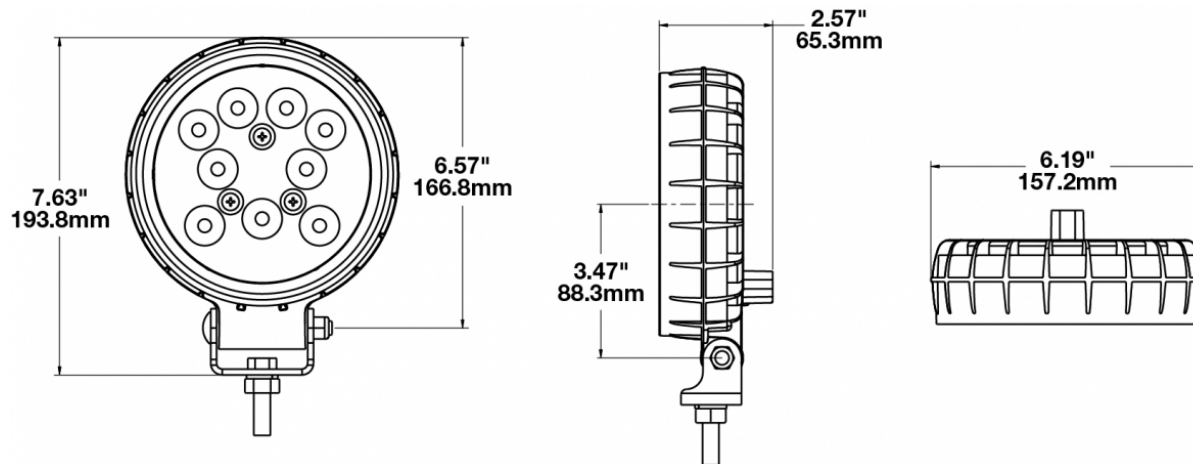

LED Work Light - Model 680 XD

PRODUCT INFORMATION

Description	12-24V LED Work Light with Spot Beam Pattern
Height	193.80 mm / 7.63 in
Width	157.23 mm / 6.19 in
Depth	65.28 mm / 2.57 in
Shape	Round
Outer Lens Material	Polycarbonate
Outer Lens Color	Clear
Housing Material	Polycarbonate
Housing Color	Black
Mounting Hardware Description	(x1) 3/8-16 x 1.5" Mounting Bolt
Mounting Type	Universal Pedestal Mount
Minimum Operating Temperature	-40 °C / -40 °F
Maximum Operating Temperature	65 °C / 149 °F
Connector or Wiring	Integrated 2-Pin Deutsch Weather-Proof Socket (DT04-2P)
Mating Connector	2-Pin Deutsch Weather-Proof Plug (DT06-2S)
Product Weight	1.40 lbs / 0.64 kgs
Shipping Weight	1.40 lbs / 0.64 kgs

PRODUCT DIMENSIONS

ELECTRICAL SPECIFICATIONS

Input Voltage	12-24V DC
Operating Voltage	10-32V DC
Transient Spike Protection	330V Peak @ 1 HZ-100 Pulses
Red Wire	Positive
Black Wire	Negative
Current Draw	2A @ 12V DC 1A @ 24V DC

PHOTOMETRIC SPECIFICATIONS

Raw Lumen Output	1,700
Effective Lumen Output	1,060
Nominal LED Color Temperature	5000 K
Beam Pattern(s)	Forward Lighting - Spot

APPLICATIONS

Print date: 2017-11-23

© 2017 J.W. Speaker Corporation • Germantown, WI U.S.A.
www.jwspeaker.com • speaker@jwspeaker.com • 262.251.6660