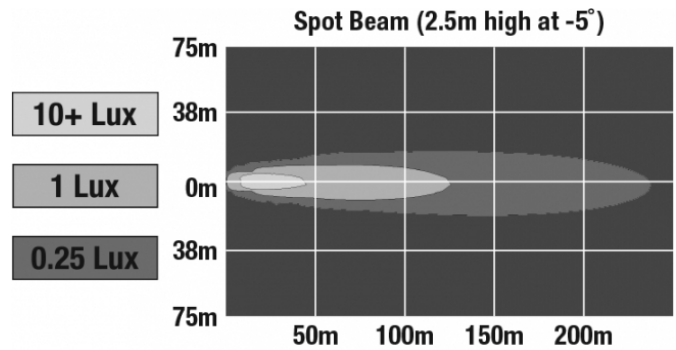

LED Work Lights - Model 680 XD

PRODUCT INFORMATION

Description	12-24V LED Work Light with Spot Beam Pattern
Height	193.80 mm / 7.63 in
Width	157.23 mm / 6.19 in
Depth	65.28 mm / 2.57 in
Shape	Round
Outer Lens Material	Polycarbonate
Outer Lens Color	Clear
Housing Material	Polycarbonate
Housing Color	Black
Mounting Hardware Description	(x1) 3/8-16 x 1.5" Mounting Bolt
Mounting Type	Universal Pedestal Mount
Minimum Operating Temperature	-40 °C / -40 °F
Maximum Operating Temperature	65 °C / 149 °F
Connector or Wiring	Integrated 2-Pin Deutsch Weather-Proof Socket (DT04-2P)
Mating Connector	2-Pin Deutsch Weather-Proof Plug (DT06-2S)
Product Weight	1.52 lbs / 0.69 kgs
Shipping Weight	1.40 lbs / 0.64 kgs

LED Work Lights - Model 680 XD

PHOTOMETRIC SPECIFICATIONS

Raw Lumen Output	2,385
Effective Lumen Output	1,340
Nominal LED Color Temperature	5000 K
Beam Pattern(s)	Forward Lighting - Spot

APPLICATIONS

PRODUCT WARNINGS