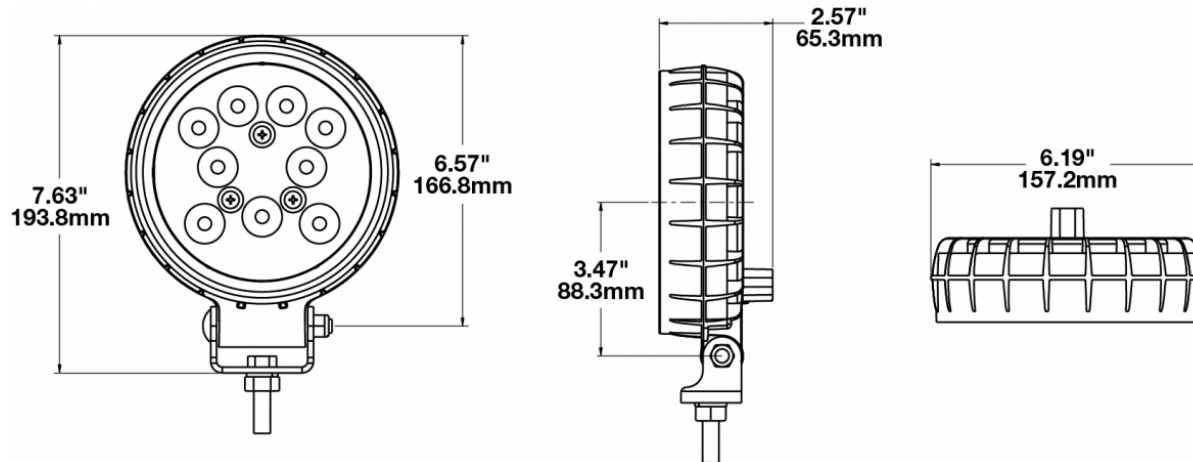

## PRODUCT INFORMATION

<b>Description</b>	12-24V LED Work Light with Spot Beam Pattern
<b>Height</b>	193.80 mm / 7.63 in
<b>Width</b>	157.23 mm / 6.19 in
<b>Depth</b>	65.28 mm / 2.57 in
<b>Shape</b>	Round
<b>Outer Lens Material</b>	Polycarbonate
<b>Outer Lens Color</b>	Clear
<b>Housing Material</b>	Polycarbonate
<b>Housing Color</b>	Black
<b>Mounting Hardware Description</b>	(x1) 3/8-16 x 1.5" Mounting Bolt
<b>Mounting Type</b>	Universal Pedestal Mount
<b>Minimum Operating Temperature</b>	-40 °C / -40 °F
<b>Maximum Operating Temperature</b>	65 °C / 149 °F
<b>Connector or Wiring</b>	Integrated 2-Pin Deutsch Weather-Proof Socket (DT04-2P)
<b>Mating Connector</b>	2-Pin Deutsch Weather-Proof Plug (DT06-2S)
<b>Product Weight</b>	1.52 lbs / 0.69 kgs
<b>Shipping Weight</b>	1.40 lbs / 0.64 kgs

## PRODUCT DIMENSIONS