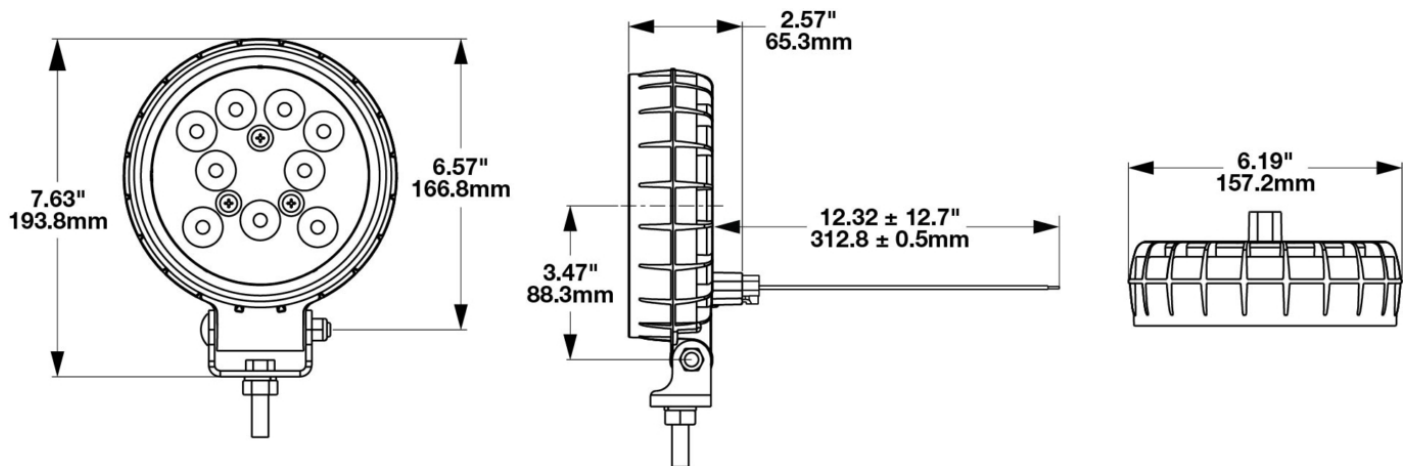

LED Work Lights - Model 680 XD

PRODUCT INFORMATION

Description	12-24V LED Work Light with Spot Beam Pattern
Height	193.80 mm / 7.63 in
Width	157.23 mm / 6.19 in
Depth	65.28 mm / 2.57 in
Shape	Round
Outer Lens Material	Polycarbonate
Outer Lens Color	Clear
Housing Material	Polycarbonate
Housing Color	Black
Mounting Hardware Description	(x1) 3/8-16 x 1.5" Mounting Bolt
Mounting Type	Universal Pedestal Mount
Minimum Operating Temperature	-40 °C / -40 °F
Maximum Operating Temperature	65 °C / 149 °F
Connector or Wiring	Integrated 2-Pin Deutsch Weather-Proof Socket (DT04-2P)
Mating Connector	2-Pin Deutsch Weather-Proof Plug (DT06-2S)
Product Weight	1.52 lbs / 0.69 kgs
Shipping Weight	1.40 lbs / 0.64 kgs

PRODUCT DIMENSIONS

ELECTRICAL SPECIFICATIONS

Input Voltage	12-24V DC
Operating Voltage	10-32V DC
Transient Spike Protection	330V Peak @ 1 HZ-100 Pulses
Red Wire	Positive
Black Wire	Negative
Current Draw	2A @ 12V DC 1A @ 24V DC

J.W. SPEAKER
Engineered. Lighting. Solutions.

LED Work Lights - Model 680 XD

PHOTOMETRIC SPECIFICATIONS

Raw Lumen Output	2,385
Effective Lumen Output	1,340
Nominal LED Color Temperature	5000 K
Beam Pattern(s)	Forward Lighting - Spot