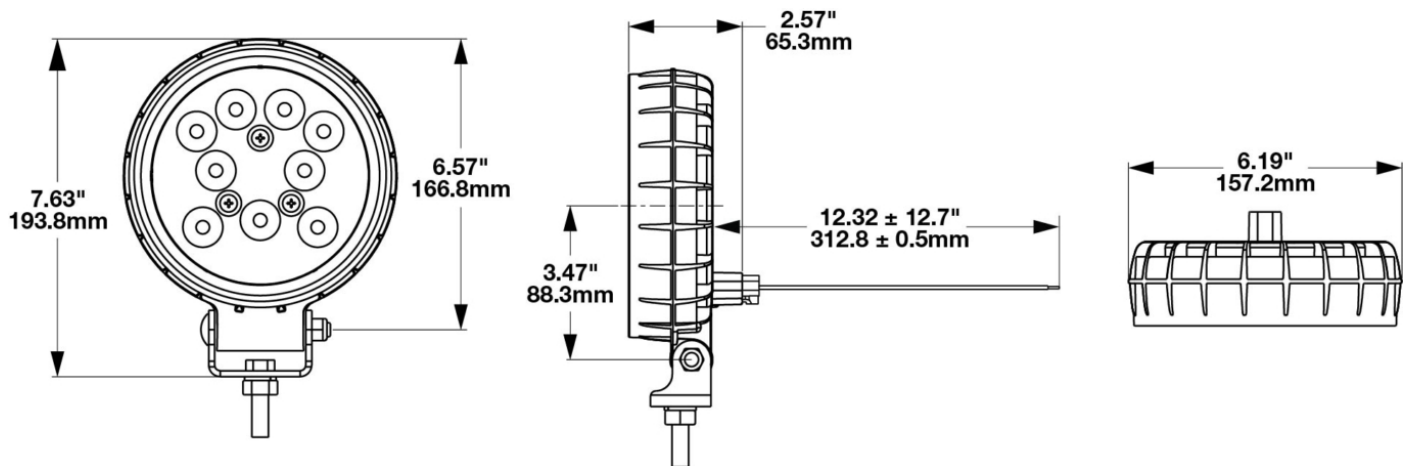

LED Work Lights - Model 680 XD

PRODUCT INFORMATION

Description	12-24V LED Work Light with Spot Beam Pattern
Height	193.80 mm / 7.63 in
Width	157.23 mm / 6.19 in
Depth	65.28 mm / 2.57 in
Shape	Round
Outer Lens Material	Polycarbonate
Outer Lens Color	Clear
Housing Material	Polycarbonate
Housing Color	Black
Mounting Hardware Description	(x1) 3/8-16 x 1.5" Mounting Bolt
Mounting Type	Universal Pedestal Mount
Minimum Operating Temperature	-40 °C / -40 °F
Maximum Operating Temperature	65 °C / 149 °F
Connector or Wiring	Integrated 2-Pin Deutsch Weather-Proof Socket (DT04-2P)
Mating Connector	2-Pin Deutsch Weather-Proof Plug (DT06-2S)
Product Weight	1.52 lbs / 0.69 kgs
Shipping Weight	1.40 lbs / 0.64 kgs

PRODUCT DIMENSIONS

ELECTRICAL SPECIFICATIONS

Input Voltage	12-24V DC
Operating Voltage	10-32V DC
Transient Spike Protection	330V Peak @ 1 HZ-100 Pulses
Red Wire	Positive
Black Wire	Negative
Current Draw	2A @ 12V DC 1A @ 24V DC

LED Work Lights - Model 680 XD

PHOTOMETRIC SPECIFICATIONS

Raw Lumen Output	2,385
Effective Lumen Output	1,340
Nominal LED Color Temperature	5000 K
Beam Pattern(s)	Forward Lighting - Spot

APPLICATIONS

PRODUCT WARNINGS