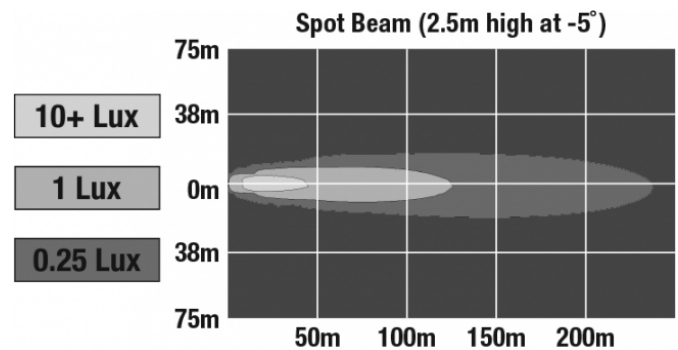

LED Work Lights - Model 680 XD

PRODUCT INFORMATION

Description	12-24V LED Work Light with Spot Beam Pattern
Height	193.80 mm / 7.63 in
Width	157.23 mm / 6.19 in
Depth	65.28 mm / 2.57 in
Shape	Round
Outer Lens Material	Polycarbonate
Outer Lens Color	Clear
Housing Material	Polycarbonate
Housing Color	Black
Mounting Hardware Description	(x1) 3/8-16 x 1.5" Mounting Bolt
Mounting Type	Universal Pedestal Mount
Minimum Operating Temperature	-40 °C / -40 °F
Maximum Operating Temperature	65 °C / 149 °F
Connector or Wiring	Integrated 2-Pin Deutsch Weather-Proof Socket (DT04-2P)
Mating Connector	2-Pin Deutsch Weather-Proof Plug (DT06-2S)
Product Weight	1.52 lbs / 0.69 kgs
Shipping Weight	1.40 lbs / 0.64 kgs

J.W. SPEAKER
Engineered. Lighting. Solutions.

LED Work Lights - Model 680 XD

PHOTOMETRIC SPECIFICATIONS

Raw Lumen Output	2,385
Effective Lumen Output	1,340
Nominal LED Color Temperature	5000 K
Beam Pattern(s)	Forward Lighting - Spot