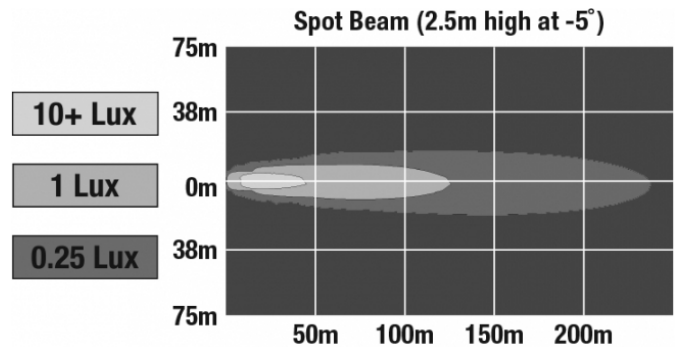

## PHOTOMETRIC SPECIFICATIONS

<b>Raw Lumen Output</b>	2,385
<b>Effective Lumen Output</b>	1,340
<b>Nominal LED Color Temperature</b>	5000 K
<b>Beam Pattern(s)</b>	Forward Lighting - Spot