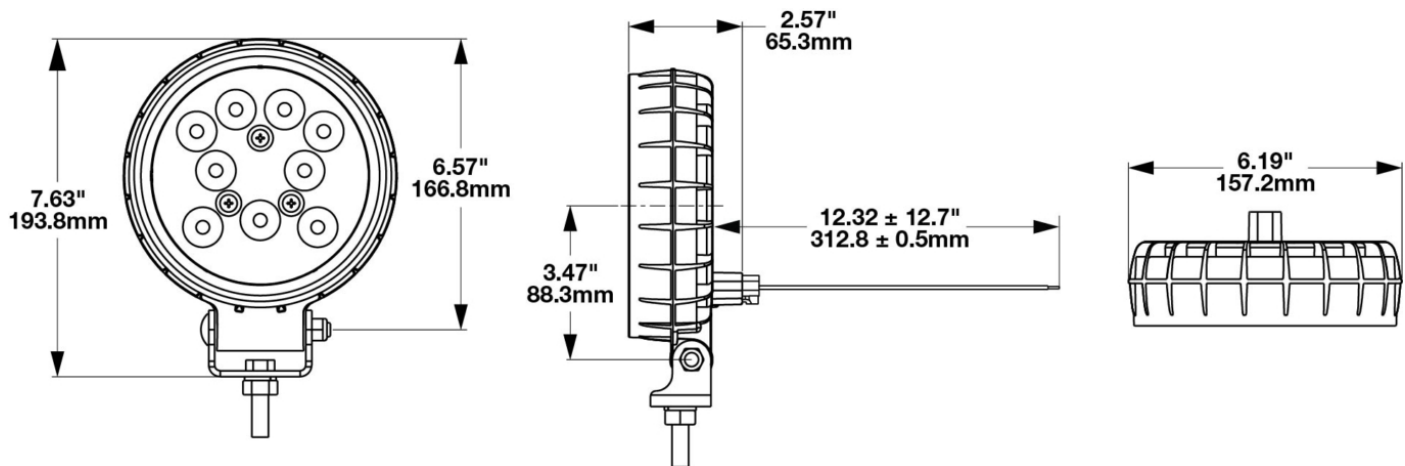

## PRODUCT INFORMATION

---

<b>Description</b>	12-24V LED Work Light with Trapezoid Beam Pattern
<b>Height</b>	193.80 mm / 7.63 in
<b>Width</b>	157.23 mm / 6.19 in
<b>Depth</b>	65.28 mm / 2.57 in
<b>Shape</b>	Round
<b>Outer Lens Material</b>	Polycarbonate
<b>Outer Lens Color</b>	Clear
<b>Housing Material</b>	Polycarbonate
<b>Housing Color</b>	Black
<b>Mounting Hardware Description</b>	(x1) 3/8-16 x 1.5" Mounting Bolt
<b>Mounting Type</b>	Universal Pedestal Mount
<b>Minimum Operating Temperature</b>	-40 °C / -40 °F
<b>Maximum Operating Temperature</b>	65 °C / 149 °F
<b>Connector or Wiring</b>	Integrated 2-Pin Deutsch Weather-Proof Socket (DT04-2P)
<b>Mating Connector</b>	2-Pin Deutsch Weather-Proof Plug (DT06-2S)
<b>Product Weight</b>	1.52 lbs / 0.69 kgs
<b>Shipping Weight</b>	1.40 lbs / 0.64 kgs

## PRODUCT DIMENSIONS