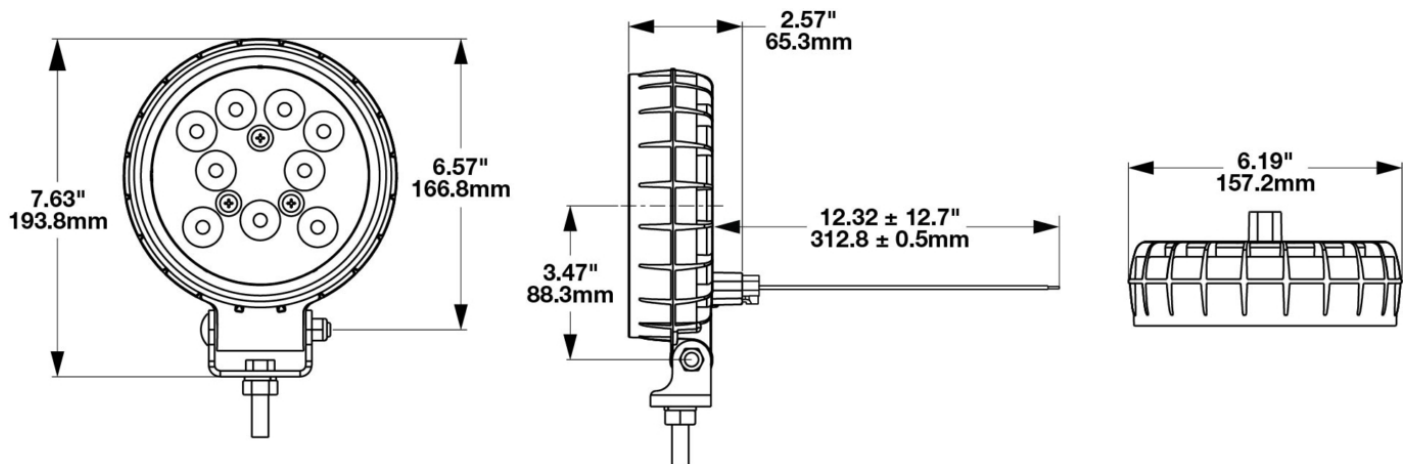

LED Work Lights - Model 680 XD

PRODUCT INFORMATION

Description	12-24V LED Work Light with Trapezoid Beam Pattern
Height	193.80 mm / 7.63 in
Width	157.23 mm / 6.19 in
Depth	65.28 mm / 2.57 in
Shape	Round
Outer Lens Material	Polycarbonate
Outer Lens Color	Clear
Housing Material	Polycarbonate
Housing Color	Black
Mounting Hardware Description	(x1) 3/8-16 x 1.5" Mounting Bolt
Mounting Type	Universal Pedestal Mount
Minimum Operating Temperature	-40 °C / -40 °F
Maximum Operating Temperature	65 °C / 149 °F
Connector or Wiring	Integrated 2-Pin Deutsch Weather-Proof Socket (DT04-2P)
Mating Connector	2-Pin Deutsch Weather-Proof Plug (DT06-2S)
Product Weight	1.52 lbs / 0.69 kgs
Shipping Weight	1.40 lbs / 0.64 kgs

PRODUCT DIMENSIONS

ELECTRICAL SPECIFICATIONS

Input Voltage	12-24V DC
Operating Voltage	10-32V DC
Transient Spike Protection	330V Peak @ 1 HZ-100 Pulses
Red Wire	Positive
Black Wire	Negative
Current Draw	2A @ 12V DC 1A @ 24V DC

J.W. SPEAKER
Engineered. Lighting. Solutions.

LED Work Lights - Model 680 XD

PHOTOMETRIC SPECIFICATIONS

Raw Lumen Output	2,385
Effective Lumen Output	1,270
Nominal LED Color Temperature	5000 K
Beam Pattern(s)	Forward Lighting - Trapezoid