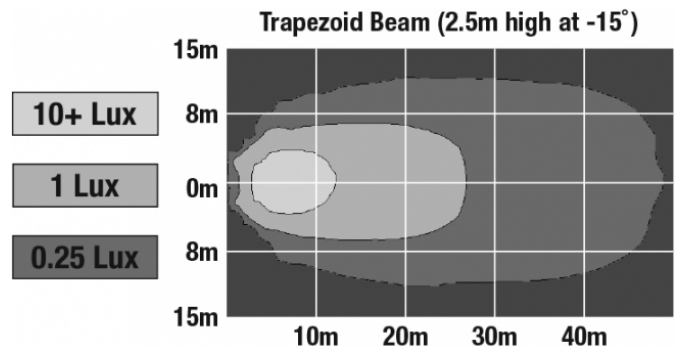

LED Work Light - Model 680 XD

PRODUCT INFORMATION

Description	12-24V LED Work Light with Trapezoid Beam Pattern
Height	193.80 mm / 7.63 in
Width	157.23 mm / 6.19 in
Depth	65.28 mm / 2.57 in
Shape	Round
Outer Lens Material	Polycarbonate
Outer Lens Color	Clear
Housing Material	Polycarbonate
Housing Color	Black
Mounting Hardware Description	(x1) 3/8-16 x 1.5" Mounting Bolt
Mounting Type	Universal Pedestal Mount
Minimum Operating Temperature	-40 °C / -40 °F
Maximum Operating Temperature	65 °C / 149 °F
Connector or Wiring	Integrated 2-Pin Deutsch Weather-Proof Socket (DT04-2P)
Mating Connector	2-Pin Deutsch Weather-Proof Plug (DT06-2S)
Product Weight	1.40 lbs / 0.64 kgs
Shipping Weight	1.40 lbs / 0.64 kgs

CISPR 12
 Eco Friendly
 SAE J1113-13

PHOTOMETRIC SPECIFICATIONS

Raw Lumen Output 1,700
Effective Lumen Output 1,060
Nominal LED Color Temperature 5000 K
Beam Pattern(s) Forward Lighting - Trapezoid

APPLICATIONS