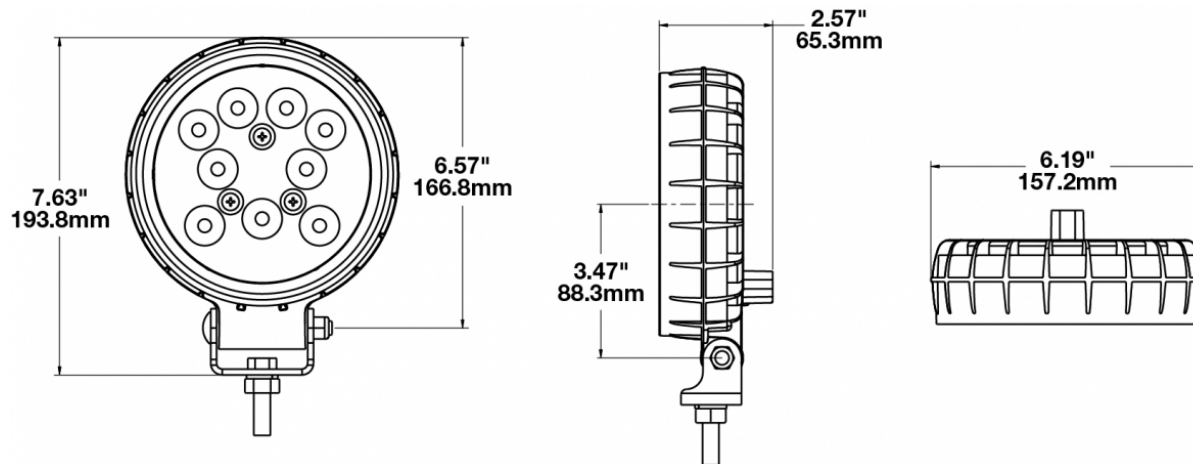

## PRODUCT INFORMATION

<b>Description</b>	12-24V LED Work Light with Trapezoid Beam Pattern
<b>Height</b>	193.80 mm / 7.63 in
<b>Width</b>	157.23 mm / 6.19 in
<b>Depth</b>	65.28 mm / 2.57 in
<b>Shape</b>	Round
<b>Outer Lens Material</b>	Polycarbonate
<b>Outer Lens Color</b>	Clear
<b>Housing Material</b>	Polycarbonate
<b>Housing Color</b>	Black
<b>Mounting Hardware Description</b>	(x1) 3/8-16 x 1.5" Mounting Bolt
<b>Mounting Type</b>	Universal Pedestal Mount
<b>Minimum Operating Temperature</b>	-40 °C / -40 °F
<b>Maximum Operating Temperature</b>	65 °C / 149 °F
<b>Connector or Wiring</b>	Integrated 2-Pin Deutsch Weather-Proof Socket (DT04-2P)
<b>Mating Connector</b>	2-Pin Deutsch Weather-Proof Plug (DT06-2S)
<b>Product Weight</b>	1.40 lbs / 0.64 kgs
<b>Shipping Weight</b>	1.40 lbs / 0.64 kgs

## PRODUCT DIMENSIONS