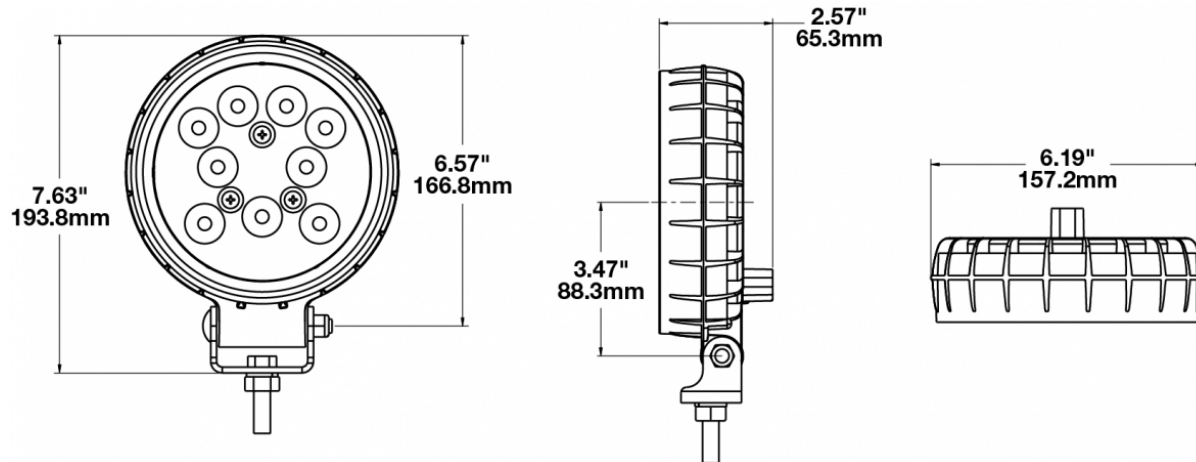

LED Work Light - Model 680 XD

PRODUCT INFORMATION

Description	12-24V LED Work Light with Trapezoid Beam Pattern
Height	193.80 mm / 7.63 in
Width	157.23 mm / 6.19 in
Depth	65.28 mm / 2.57 in
Shape	Round
Outer Lens Material	Polycarbonate
Outer Lens Color	Clear
Housing Material	Polycarbonate
Housing Color	Black
Mounting Hardware Description	(x1) 3/8-16 x 1.5" Mounting Bolt
Mounting Type	Universal Pedestal Mount
Minimum Operating Temperature	-40 °C / -40 °F
Maximum Operating Temperature	65 °C / 149 °F
Connector or Wiring	Integrated 2-Pin Deutsch Weather-Proof Socket (DT04-2P)
Mating Connector	2-Pin Deutsch Weather-Proof Plug (DT06-2S)
Product Weight	1.40 lbs / 0.64 kgs
Shipping Weight	1.40 lbs / 0.64 kgs

PRODUCT DIMENSIONS

ELECTRICAL SPECIFICATIONS

Input Voltage	12-24V DC
Operating Voltage	10-32V DC
Transient Spike Protection	330V Peak @ 1 HZ-100 Pulses
Red Wire	Positive
Black Wire	Negative
Current Draw	2A @ 12V DC 1A @ 24V DC