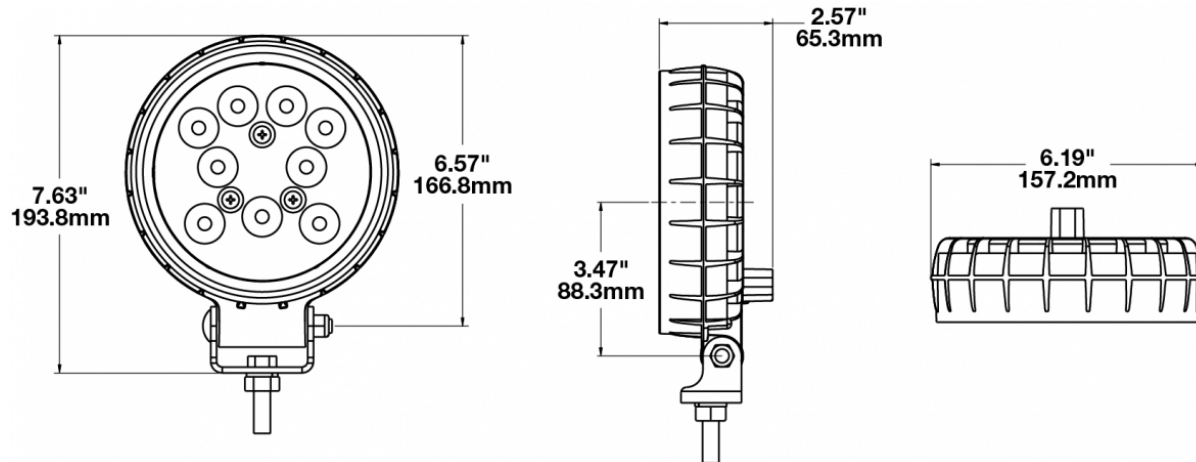

LED Work Light - Model 680 XD

PRODUCT INFORMATION

Description	12-24V LED Work Light with Trapezoid Beam Pattern
Height	193.80 mm / 7.63 in
Width	157.23 mm / 6.19 in
Depth	65.28 mm / 2.57 in
Shape	Round
Outer Lens Material	Polycarbonate
Outer Lens Color	Clear
Housing Material	Polycarbonate
Housing Color	Black
Mounting Hardware Description	(x1) 3/8-16 x 1.5" Mounting Bolt
Mounting Type	Universal Pedestal Mount
Minimum Operating Temperature	-40 °C / -40 °F
Maximum Operating Temperature	65 °C / 149 °F
Connector or Wiring	Integrated 2-Pin Deutsch Weather-Proof Socket (DT04-2P)
Mating Connector	2-Pin Deutsch Weather-Proof Plug (DT06-2S)
Product Weight	1.52 lbs / 0.69 kgs
Shipping Weight	1.40 lbs / 0.64 kgs

PRODUCT DIMENSIONS

ELECTRICAL SPECIFICATIONS

Input Voltage	12-24V DC
Operating Voltage	10-32V DC
Transient Spike Protection	330V Peak @ 1 HZ-100 Pulses
Red Wire	Positive
Black Wire	Negative
Current Draw	2A @ 12V DC 1A @ 24V DC