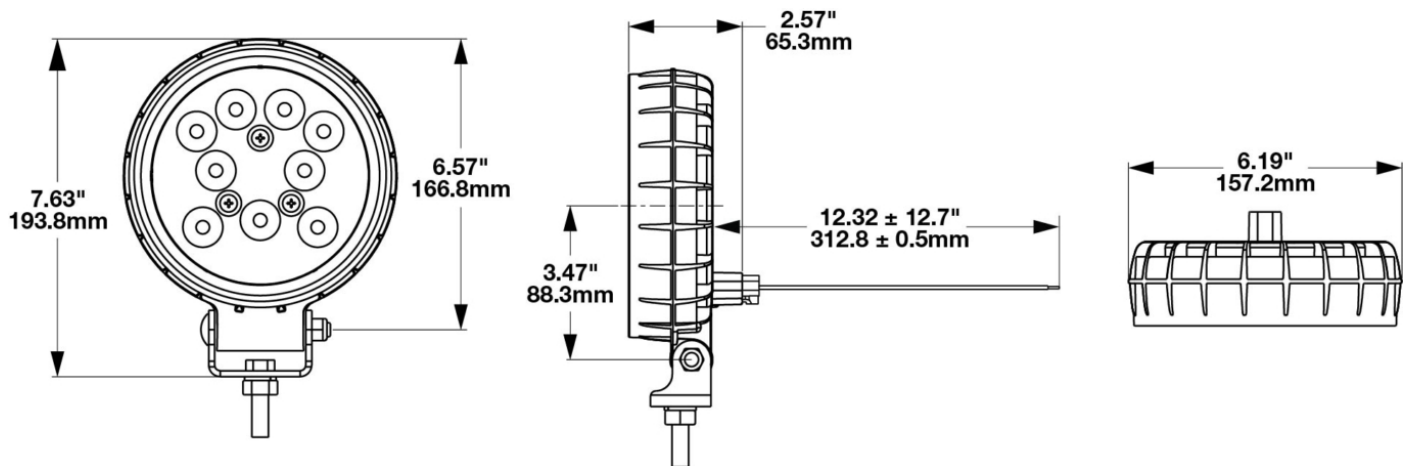

LED Work Lights - Model 680 XD

PRODUCT INFORMATION

Description	12-24V LED Work Light with Trapezoid Beam Pattern
Height	193.80 mm / 7.63 in
Width	157.23 mm / 6.19 in
Depth	65.28 mm / 2.57 in
Shape	Round
Outer Lens Material	Polycarbonate
Outer Lens Color	Clear
Housing Material	Polycarbonate
Housing Color	Black
Mounting Hardware Description	(x1) 3/8-16 x 1.5" Mounting Bolt
Mounting Type	Universal Pedestal Mount
Minimum Operating Temperature	-40 °C / -40 °F
Maximum Operating Temperature	65 °C / 149 °F
Connector or Wiring	Integrated 2-Pin Deutsch Weather-Proof Socket (DT04-2P)
Mating Connector	2-Pin Deutsch Weather-Proof Plug (DT06-2S)
Product Weight	1.52 lbs / 0.69 kgs
Shipping Weight	1.40 lbs / 0.64 kgs

PRODUCT DIMENSIONS

ELECTRICAL SPECIFICATIONS

Input Voltage	12-24V DC
Operating Voltage	10-32V DC
Transient Spike Protection	330V Peak @ 1 HZ-100 Pulses
Red Wire	Positive
Black Wire	Negative
Current Draw	2A @ 12V DC 1A @ 24V DC

LED Work Lights - Model 680 XD

PHOTOMETRIC SPECIFICATIONS

Raw Lumen Output	2,385
Effective Lumen Output	1,270
Nominal LED Color Temperature	5000 K
Beam Pattern(s)	Forward Lighting - Trapezoid

APPLICATIONS