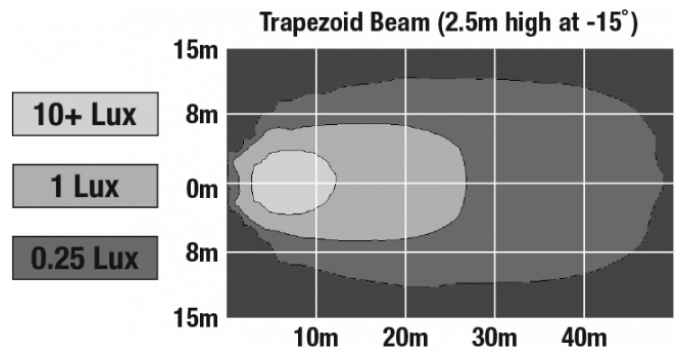

J.W. SPEAKER
Engineered. Lighting. Solutions.

LED Work Lights - Model 680 XD

PHOTOMETRIC SPECIFICATIONS

Raw Lumen Output	2,385
Effective Lumen Output	1,270
Nominal LED Color Temperature	5000 K
Beam Pattern(s)	Forward Lighting - Trapezoid