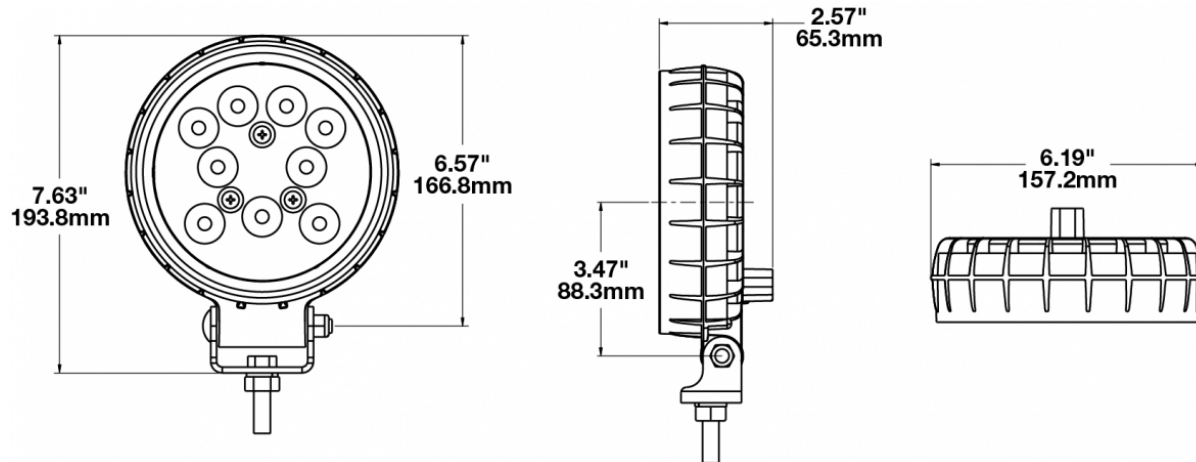

LED Work Light - Model 680 XD

PRODUCT DIMENSIONS

ELECTRICAL SPECIFICATIONS

Input Voltage	12-24V DC
Operating Voltage	10-32V DC
Transient Spike Protection	330V Peak @ 1 HZ-100 Pulses
Red Wire	Positive
Black Wire	Negative
Current Draw	2A @ 12V DC 1A @ 24V DC

Print date: 2020-04-03

© 2020 J.W. Speaker Corporation • Germantown, WI U.S.A.
www.jwspeaker.com • speaker@jwspeaker.com • 262.251.6660