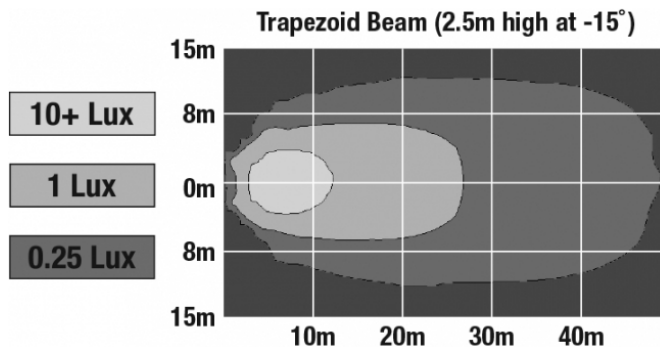

## PHOTOMETRIC SPECIFICATIONS

<b>Raw Lumen Output</b>	1,700
<b>Effective Lumen Output</b>	1,060
<b>Nominal LED Color Temperature</b>	5000 K
<b>Beam Pattern(s)</b>	Forward Lighting - Trapezoid