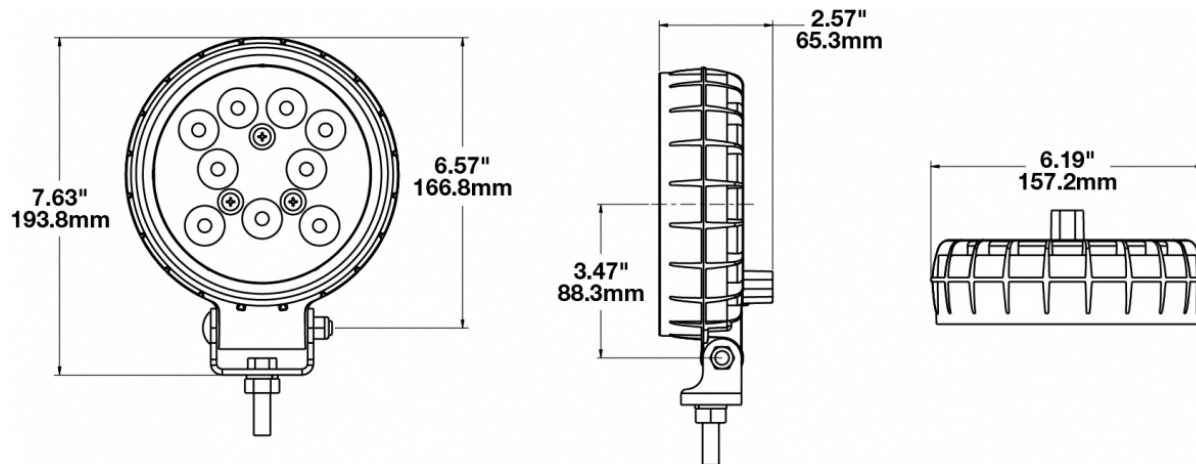

LED Work Light - Model 680 XD

PRODUCT DIMENSIONS

ELECTRICAL SPECIFICATIONS

Input Voltage	12-24V DC
Operating Voltage	10-32V DC
Transient Spike Protection	330V Peak @ 1 HZ-100 Pulses
Red Wire	Positive
Black Wire	Negative
Current Draw	2A @ 12V DC 1A @ 24V DC

Print date: 2018-04-23

© 2018 J.W. Speaker Corporation • Germantown, WI U.S.A.
www.jwspeaker.com • speaker@jwspeaker.com • 262.251.6660