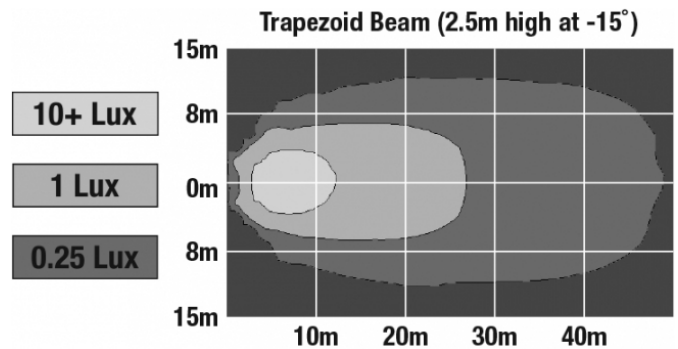

## PHOTOMETRIC SPECIFICATIONS

**Raw Lumen Output** 1,700  
**Effective Lumen Output** 1,060  
**Nominal LED Color Temperature** 5000 K  
**Beam Pattern(s)** Forward Lighting - Trapezoid