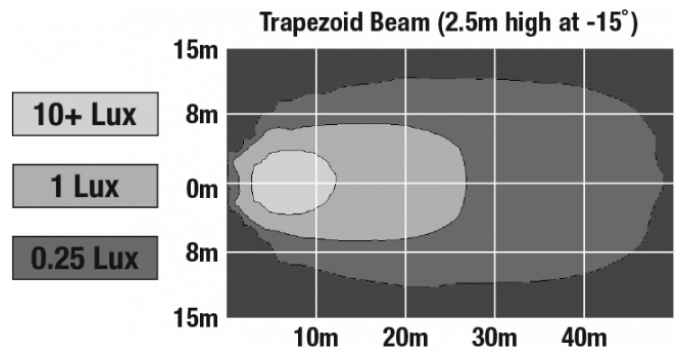

LED Work Lights - Model 680 XD

PHOTOMETRIC SPECIFICATIONS

Raw Lumen Output	2,385
Effective Lumen Output	1,270
Nominal LED Color Temperature	5000 K
Beam Pattern(s)	Forward Lighting - Trapezoid

APPLICATIONS