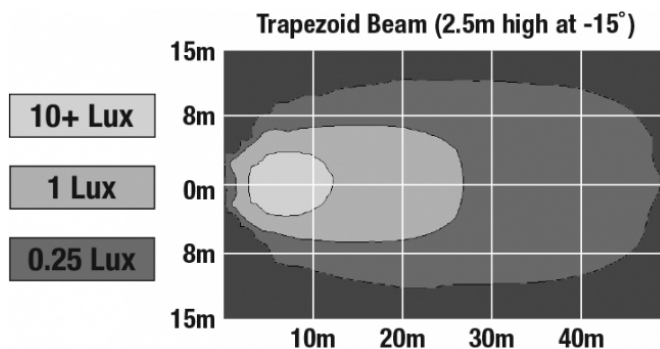

CISPR 22

IEC IP69K

Tested to ECE Reg. 10
(Radiated Emissions only)

CISPR 12

Eco Friendly

SAE J1113-13

PHOTOMETRIC SPECIFICATIONS

Raw Lumen Output 2,385
Effective Lumen Output 1,270
Nominal LED Color Temperature 5000 K
Beam Pattern(s) Forward Lighting - Trapezoid