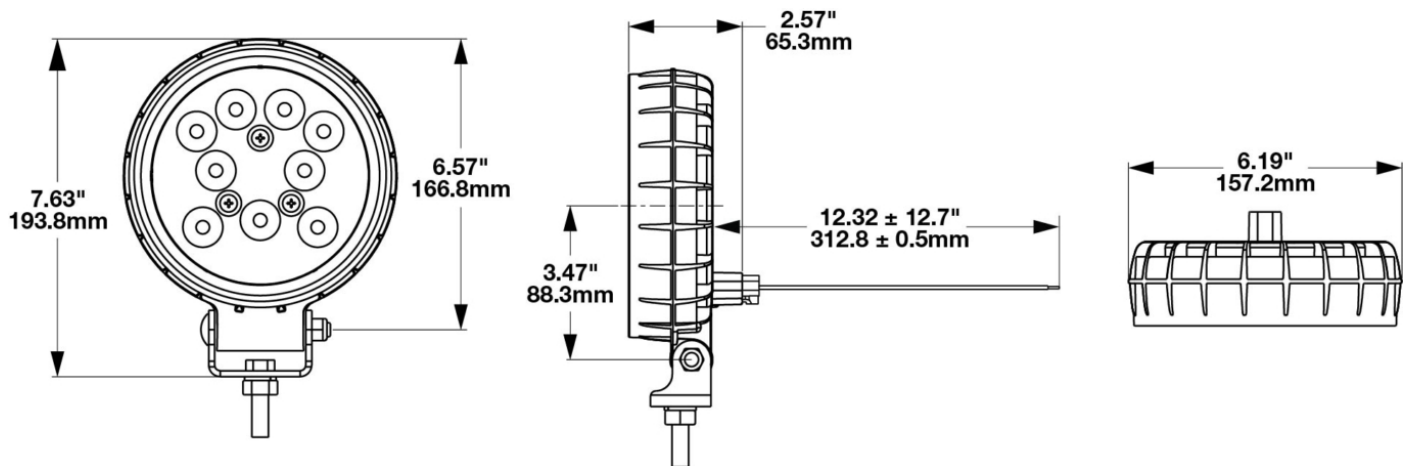

LED Work Lights - Model 680 XD

PRODUCT INFORMATION

Description	12-24V LED Work Light with Flood Beam Pattern
Height	193.80 mm / 7.63 in
Width	157.23 mm / 6.19 in
Depth	65.28 mm / 2.57 in
Shape	Round
Outer Lens Material	Polycarbonate
Outer Lens Color	Clear
Housing Material	Polycarbonate
Housing Color	Black
Mounting Hardware Description	(x1) 3/8-16 x 1.5" Mounting Bolt
Mounting Type	Universal Pedestal Mount
Minimum Operating Temperature	-40 °C / -40 °F
Maximum Operating Temperature	65 °C / 149 °F
Connector or Wiring	Integrated 2-Pin Deutsch Weather-Proof Socket (DT04-2P)
Mating Connector	2-Pin Deutsch Weather-Proof Plug (DT06-2S)
Product Weight	1.52 lbs / 0.69 kgs
Shipping Weight	1.40 lbs / 0.64 kgs

PRODUCT DIMENSIONS

ELECTRICAL SPECIFICATIONS

Input Voltage	12-24V DC
Operating Voltage	10-32V DC
Transient Spike Protection	330V Peak @ 1 HZ-100 Pulses
Red Wire	Positive
Black Wire	Negative
Current Draw	2A @ 12V DC 1A @ 24V DC

J.W. SPEAKER
Engineered. Lighting. Solutions.

LED Work Lights - Model 680 XD

PHOTOMETRIC SPECIFICATIONS

Raw Lumen Output	2,385
Effective Lumen Output	1,260
Nominal LED Color Temperature	5000 K
Beam Pattern(s)	Forward Lighting - Flood (Standard)