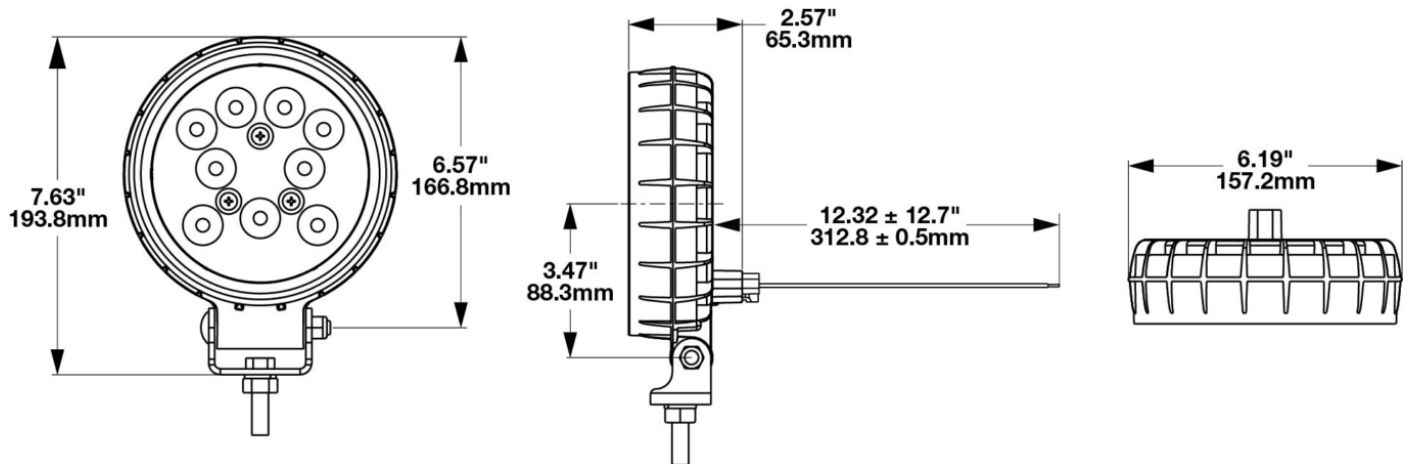

## PRODUCT INFORMATION

---

<b>Description</b>	12-24V LED Work Light with Flood Beam Pattern
<b>Height</b>	193.80 mm / 7.63 in
<b>Width</b>	157.23 mm / 6.19 in
<b>Depth</b>	65.28 mm / 2.57 in
<b>Shape</b>	Round
<b>Outer Lens Material</b>	Polycarbonate
<b>Outer Lens Color</b>	Clear
<b>Housing Material</b>	Polycarbonate
<b>Housing Color</b>	Black
<b>Mounting Hardware Description</b>	(x1) 3/8-16 x 1.5" Mounting Bolt
<b>Mounting Type</b>	Universal Pedestal Mount
<b>Minimum Operating Temperature</b>	-40 °C / -40 °F
<b>Maximum Operating Temperature</b>	65 °C / 149 °F
<b>Connector or Wiring</b>	Integrated 2-Pin Deutsch Weather-Proof Socket (DT04-2P)
<b>Mating Connector</b>	2-Pin Deutsch Weather-Proof Plug (DT06-2S)
<b>Product Weight</b>	1.52 lbs / 0.69 kgs
<b>Shipping Weight</b>	1.40 lbs / 0.64 kgs

## PRODUCT DIMENSIONS