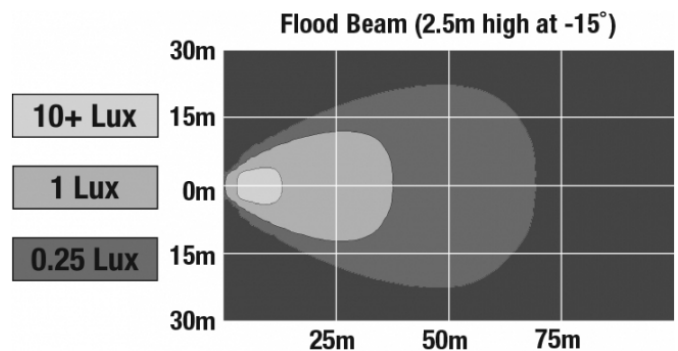

LED Work Light - Model 680 XD

PRODUCT INFORMATION

Description	12-24V LED Work Light with Flood Beam Pattern
Height	193.80 mm / 7.63 in
Width	157.23 mm / 6.19 in
Depth	65.28 mm / 2.57 in
Shape	Round
Outer Lens Material	Polycarbonate
Outer Lens Color	Clear
Housing Material	Polycarbonate
Housing Color	Black
Mounting Hardware Description	(x1) 3/8-16 x 1.5" Mounting Bolt
Mounting Type	Universal Pedestal Mount
Minimum Operating Temperature	-40 °C / -40 °F
Maximum Operating Temperature	65 °C / 149 °F
Connector or Wiring	Integrated 2-Pin Deutsch Weather-Proof Socket (DT04-2P)
Mating Connector	2-Pin Deutsch Weather-Proof Plug (DT06-2S)
Shipping Weight	1.40 lbs / 0.64 kgs

CISPR 22

IEC IP69K

Tested to ECE Reg. 10
(Radiated Emissions only)

CISPR 12

Eco Friendly

SAE J1113-13

PHOTOMETRIC SPECIFICATIONS

Raw Lumen Output	1,700
Effective Lumen Output	1,060
Nominal LED Color Temperature	5000 K
Beam Pattern(s)	Forward Lighting - Flood (Standard)