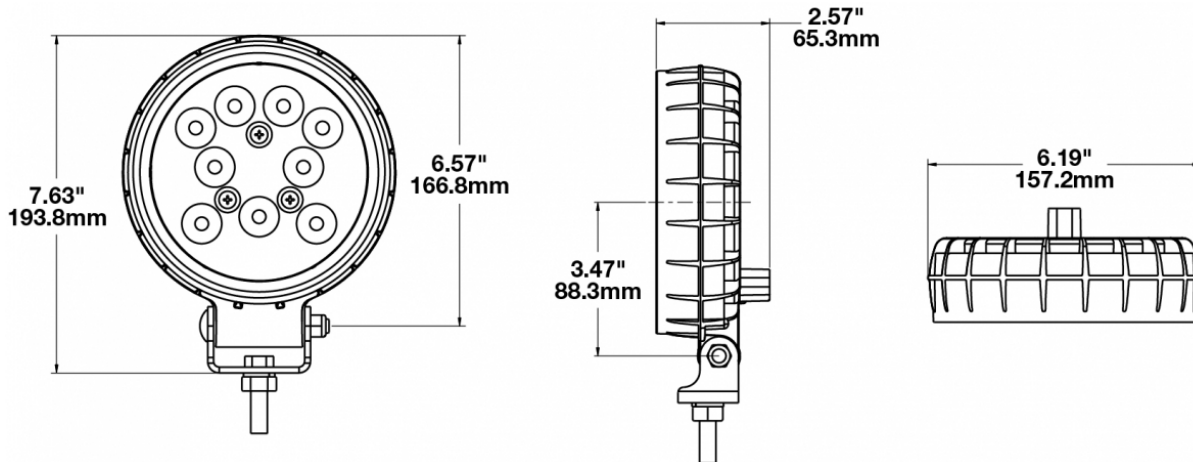

LED Work Light - Model 680 XD

PRODUCT DIMENSIONS

ELECTRICAL SPECIFICATIONS

Input Voltage	12-24V DC
Operating Voltage	10-32V DC
Transient Spike Protection	330V Peak @ 1 HZ-100 Pulses
Red Wire	Positive
Black Wire	Negative
Current Draw	2A @ 12V DC 1A @ 24V DC

Print date: 2017-11-23

© 2017 J.W. Speaker Corporation • Germantown, WI U.S.A.
www.jwspeaker.com • speaker@jwspeaker.com • 262.251.6660