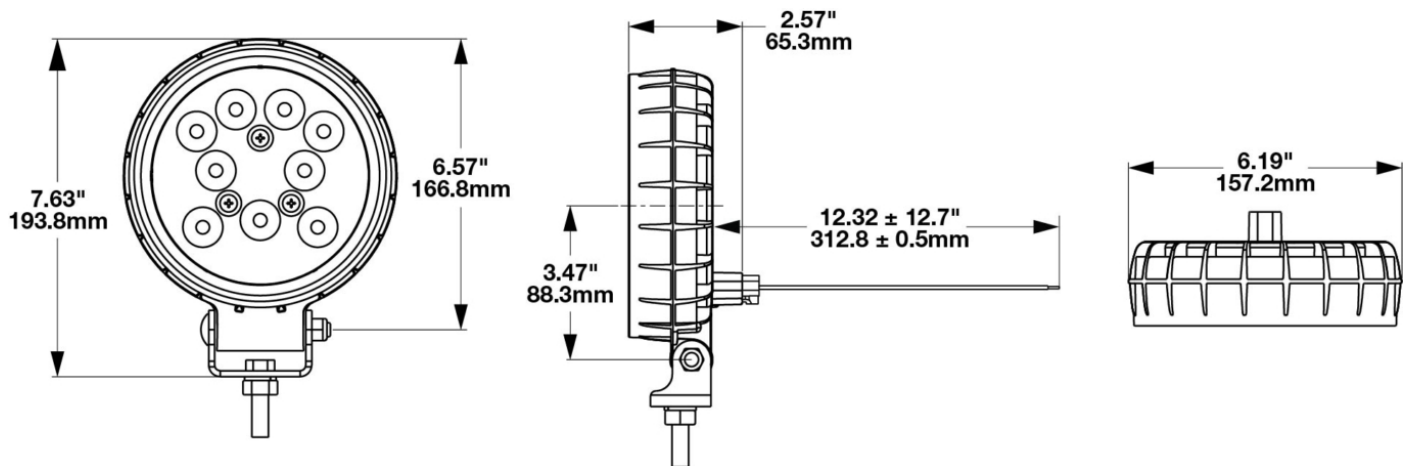

## PRODUCT INFORMATION

---

<b>Description</b>	12-24V LED Work Light with Flood Beam Pattern
<b>Height</b>	193.80 mm / 7.63 in
<b>Width</b>	157.23 mm / 6.19 in
<b>Depth</b>	65.28 mm / 2.57 in
<b>Shape</b>	Round
<b>Outer Lens Material</b>	Polycarbonate
<b>Outer Lens Color</b>	Clear
<b>Housing Material</b>	Polycarbonate
<b>Housing Color</b>	Black
<b>Mounting Hardware Description</b>	(x1) 3/8-16 x 1.5" Mounting Bolt
<b>Mounting Type</b>	Universal Pedestal Mount
<b>Minimum Operating Temperature</b>	-40 °C / -40 °F
<b>Maximum Operating Temperature</b>	65 °C / 149 °F
<b>Connector or Wiring</b>	Integrated 2-Pin Deutsch Weather-Proof Socket (DT04-2P)
<b>Mating Connector</b>	2-Pin Deutsch Weather-Proof Plug (DT06-2S)
<b>Product Weight</b>	1.52 lbs / 0.69 kgs
<b>Shipping Weight</b>	1.40 lbs / 0.64 kgs

## PRODUCT DIMENSIONS