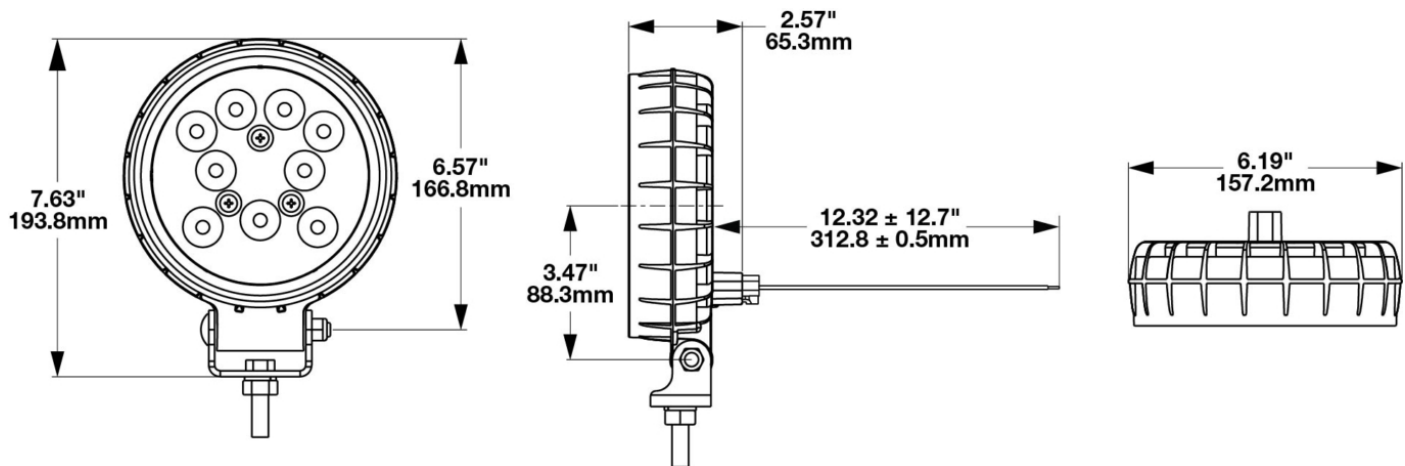

## PRODUCT INFORMATION

---

<b>Description</b>	12-24V LED Work Light with Flood Beam Pattern
<b>Height</b>	193.80 mm / 7.63 in
<b>Width</b>	157.23 mm / 6.19 in
<b>Depth</b>	65.28 mm / 2.57 in
<b>Shape</b>	Round
<b>Outer Lens Material</b>	Polycarbonate
<b>Outer Lens Color</b>	Clear
<b>Housing Material</b>	Polycarbonate
<b>Housing Color</b>	Black
<b>Mounting Hardware Description</b>	(x1) 3/8-16 x 1.5" Mounting Bolt
<b>Mounting Type</b>	Universal Pedestal Mount
<b>Minimum Operating Temperature</b>	-40 °C / -40 °F
<b>Maximum Operating Temperature</b>	65 °C / 149 °F
<b>Connector or Wiring</b>	Integrated 2-Pin Deutsch Weather-Proof Socket (DT04-2P)
<b>Mating Connector</b>	2-Pin Deutsch Weather-Proof Plug (DT06-2S)
<b>Product Weight</b>	1.52 lbs / 0.69 kgs
<b>Shipping Weight</b>	1.40 lbs / 0.64 kgs

## PRODUCT DIMENSIONS