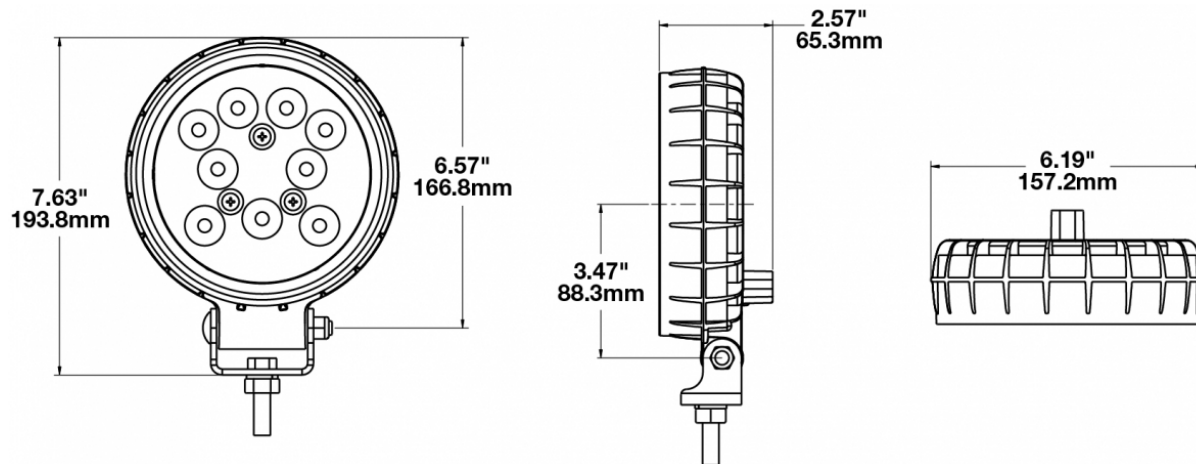

LED Work Light - Model 680 XD

PRODUCT INFORMATION

Description	12-24V LED Work Light with Flood Beam Pattern
Height	193.80 mm / 7.63 in
Width	157.23 mm / 6.19 in
Depth	65.28 mm / 2.57 in
Shape	Round
Outer Lens Material	Polycarbonate
Outer Lens Color	Clear
Housing Material	Polycarbonate
Housing Color	Black
Mounting Hardware Description	(x1) 3/8-16 x 1.5" Mounting Bolt
Mounting Type	Universal Pedestal Mount
Minimum Operating Temperature	-40 °C / -40 °F
Maximum Operating Temperature	65 °C / 149 °F
Connector or Wiring	Integrated 2-Pin Deutsch Weather-Proof Socket (DT04-2P)
Mating Connector	2-Pin Deutsch Weather-Proof Plug (DT06-2S)
Shipping Weight	1.40 lbs / 0.64 kgs

PRODUCT DIMENSIONS

ELECTRICAL SPECIFICATIONS

Input Voltage	12-24V DC
Operating Voltage	10-32V DC
Transient Spike Protection	330V Peak @ 1 HZ-100 Pulses
Red Wire	Positive
Black Wire	Negative
Current Draw	2A @ 12V DC 1A @ 24V DC