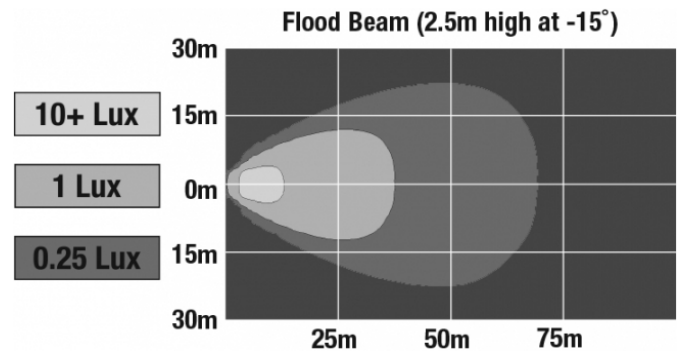

LED Work Lights - Model 680 XD

PRODUCT INFORMATION

Description	12-24V LED Work Light with Flood Beam Pattern
Height	193.80 mm / 7.63 in
Width	157.23 mm / 6.19 in
Depth	65.28 mm / 2.57 in
Shape	Round
Outer Lens Material	Polycarbonate
Outer Lens Color	Clear
Housing Material	Polycarbonate
Housing Color	Black
Mounting Hardware Description	(x1) 3/8-16 x 1.5" Mounting Bolt
Mounting Type	Universal Pedestal Mount
Minimum Operating Temperature	-40 °C / -40 °F
Maximum Operating Temperature	65 °C / 149 °F
Connector or Wiring	Integrated 2-Pin Deutsch Weather-Proof Socket (DT04-2P)
Mating Connector	2-Pin Deutsch Weather-Proof Plug (DT06-2S)
Product Weight	1.52 lbs / 0.69 kgs
Shipping Weight	1.40 lbs / 0.64 kgs

J.W. SPEAKER
Engineered. Lighting. Solutions.

LED Work Lights - Model 680 XD

PHOTOMETRIC SPECIFICATIONS

Raw Lumen Output	2,385
Effective Lumen Output	1,260
Nominal LED Color Temperature	5000 K
Beam Pattern(s)	Forward Lighting - Flood (Standard)