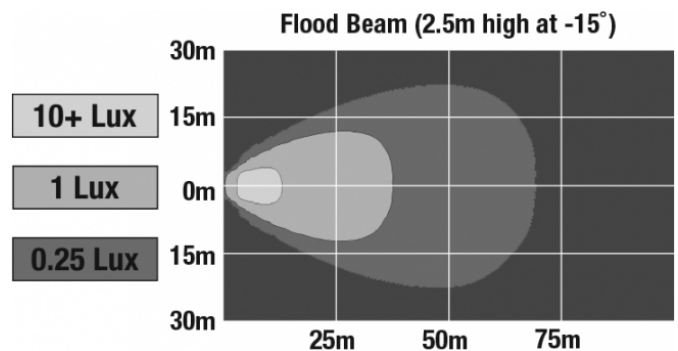

LED Work Light - Model 680 XD

PRODUCT INFORMATION

Description	12-24V LED Work Light with Flood Beam Pattern
Height	193.80 mm / 7.63 in
Width	157.23 mm / 6.19 in
Depth	65.28 mm / 2.57 in
Shape	Round
Outer Lens Material	Polycarbonate
Outer Lens Color	Clear
Housing Material	Polycarbonate
Housing Color	Black
Mounting Hardware Description	(x1) 3/8-16 x 1.5" Mounting Bolt
Mounting Type	Universal Pedestal Mount
Minimum Operating Temperature	-40 °C / -40 °F
Maximum Operating Temperature	65 °C / 149 °F
Connector or Wiring	Integrated 2-Pin Deutsch Weather-Proof Socket (DT04-2P)
Mating Connector	2-Pin Deutsch Weather-Proof Plug (DT06-2S)
Shipping Weight	1.40 lbs / 0.64 kgs

IEC IP69K

Tested to ECE Reg. 10
(Radiated Emissions only)

CISPR 12

Eco Friendly

SAE J1113-13

PHOTOMETRIC SPECIFICATIONS

Raw Lumen Output	1,700
Effective Lumen Output	1,060
Nominal LED Color Temperature	5000 K
Beam Pattern(s)	Forward Lighting - Flood (Standard)