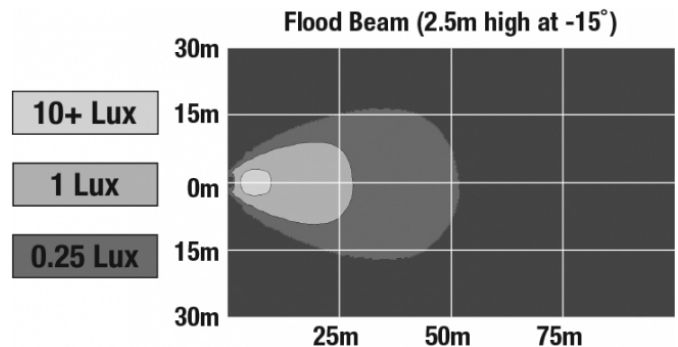

## PHOTOMETRIC SPECIFICATIONS

<b>Raw Lumen Output</b>	1,080
<b>Effective Lumen Output</b>	780
<b>Nominal LED Color Temperature</b>	5000 K
<b>Beam Pattern(s)</b>	Forward Lighting - Flood (Standard)