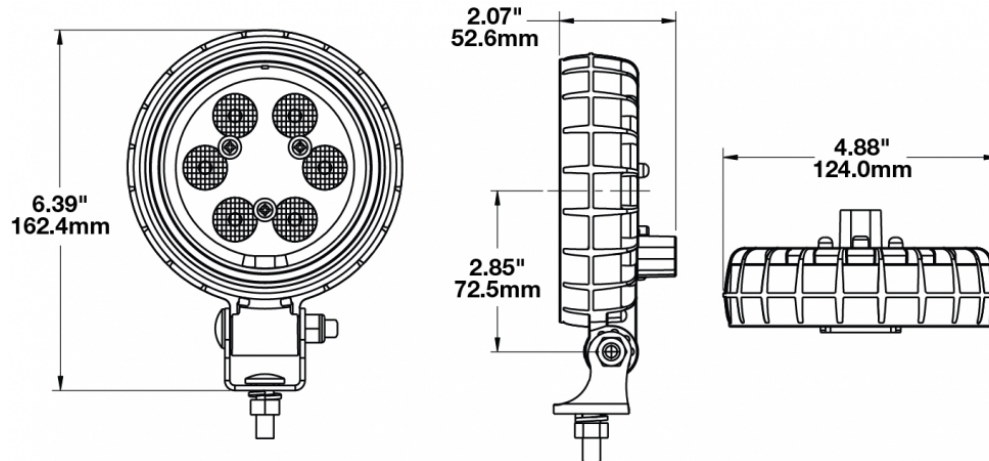

LED Heated and Non Heated Work Lights - Model 670 XD

PRODUCT INFORMATION

Description	12-110V Non-Heated LED Work Light with Flood Beam Pattern
Height	162.31 mm / 6.39 in
Width	123.95 mm / 4.88 in
Depth	52.58 mm / 2.07 in
Shape	Round
Outer Lens Material	Polycarbonate
Outer Lens Color	Clear
Housing Material	Polycarbonate
Housing Color	Black
Mounting Hardware Description	(x1) M8-1.25 x 20mm Mounting Bolt
Mounting Type	Universal Pedestal Mount
Minimum Operating Temperature	-40 °C / -40 °F
Maximum Operating Temperature	65 °C / 149 °F
Connector or Wiring	Integrated 2-Pin Deutsch Weather-Proof Socket (DT04-2P)
Mating Connector	2-Pin Deutsch Weather-Proof Plug (DT06-2S)
Product Weight	1.52 lbs / 0.69 kgs
Shipping Weight	1.40 lbs / 0.64 kgs

PRODUCT DIMENSIONS

CONNECTOR KIT NOT ASSEMBLED TO LAMP
INCLUDED IN CARTON FOR CUSTOMER USE

WIRE UL 18	FUNCTION
PIN 1	GROUND
PIN 2	POWER

ELECTRICAL SPECIFICATIONS

Input Voltage	12-110V DC
Operating Voltage	10-130V DC
Transient Spike Protection	330V Peak @ 1 HZ-100 Pulses
Current Draw	1.3A @ 12V DC 0.6A @ 24V DC 0.2A @ 110V DC