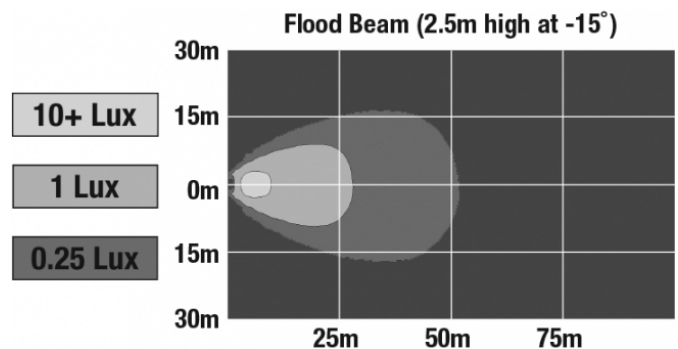

Buy America Standards	CISPR 12
CISPR 22	Eco Friendly
IEC IP69K	SAE J1113-13
UL Recognized	

PHOTOMETRIC SPECIFICATIONS

Raw Lumen Output	1,080
Effective Lumen Output	780
Nominal LED Color Temperature	5000 K
Beam Pattern(s)	Forward Lighting - Flood (Standard)