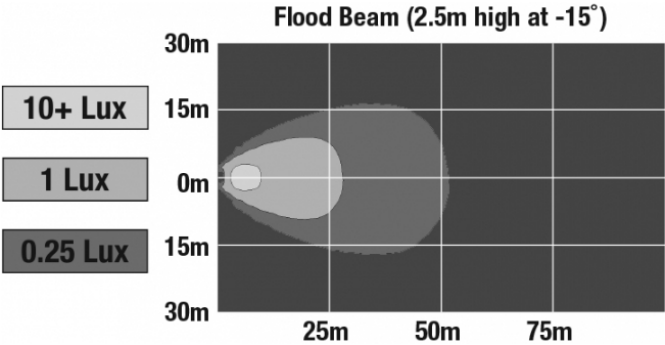

## PHOTOMETRIC SPECIFICATIONS

<b>Raw Lumen Output</b>	1,080
<b>Effective Lumen Output</b>	780
<b>Nominal LED Color Temperature</b>	5000 K
<b>Beam Pattern(s)</b>	Forward Lighting - Flood (Standard)