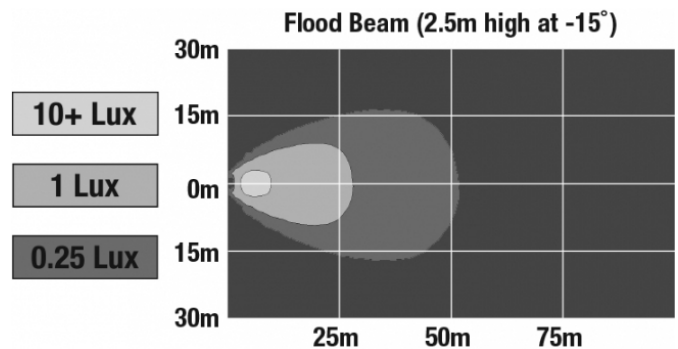

LED Heated and Non Heated Work Lights - Model 670 XD

REGULATORY STANDARDS COMPLIANCE

Buy America Standards	CISPR 12
CISPR 22	Eco Friendly
IEC IP69K	SAE J1113-13
Tested to ECE Reg. 10 (Radiated Emissions only)	UL Recognized

PHOTOMETRIC SPECIFICATIONS

Raw Lumen Output	1,080
Effective Lumen Output	780
Nominal LED Color Temperature	5000 K
Beam Pattern(s)	Forward Lighting - Flood (Standard)

APPLICATIONS

Print date: 2021-01-23

© 2021 J.W. Speaker Corporation • Germantown, WI U.S.A.
www.jwspeaker.com • speaker@jwspeaker.com • 262.251.6660