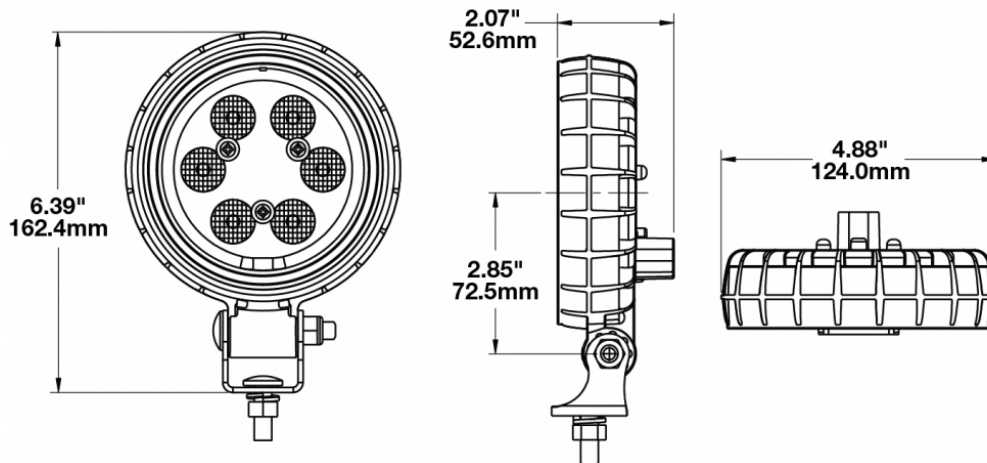

LED Heated and Non Heated Work Lights - Model 670 XD

PRODUCT INFORMATION

Description	12-110V Non-Heated LED Work Light with Flood Beam Pattern
Height	162.31 mm / 6.39 in
Width	123.95 mm / 4.88 in
Depth	52.58 mm / 2.07 in
Shape	Round
Outer Lens Material	Polycarbonate
Outer Lens Color	Clear
Housing Material	Polycarbonate
Housing Color	Black
Mounting Hardware Description	(x1) M8-1.25 x 20mm Mounting Bolt
Mounting Type	Universal Pedestal Mount
Minimum Operating Temperature	-40 °C / -40 °F
Maximum Operating Temperature	65 °C / 149 °F
Connector or Wiring	Integrated 2-Pin Deutsch Weather-Proof Socket (DT04-2P)
Mating Connector	2-Pin Deutsch Weather-Proof Plug (DT06-2S)
Product Weight	1.52 lbs / 0.69 kgs
Shipping Weight	1.40 lbs / 0.64 kgs

PRODUCT DIMENSIONS

ELECTRICAL SPECIFICATIONS

Input Voltage	12-110V DC
Operating Voltage	10-130V DC
Transient Spike Protection	330V Peak @ 1 HZ-100 Pulses
Red Wire	Positive
Black Wire	Negative
Current Draw	1.3A @ 12V DC 0.6A @ 24V DC 0.2A @ 110V DC