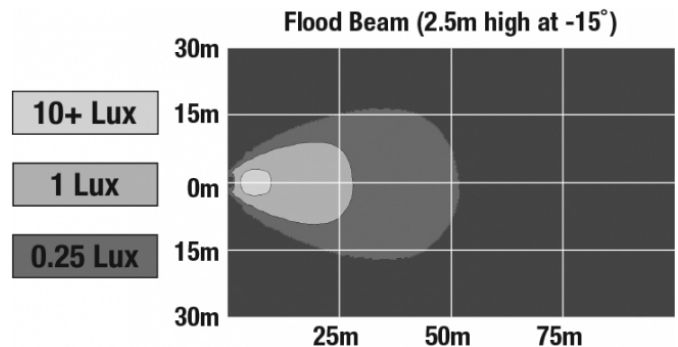

Buy America Standards	CISPR 12
CISPR 22	Eco Friendly
IEC IP69K	SAE J1113-13
UL Recognized	

PHOTOMETRIC SPECIFICATIONS

Raw Lumen Output	1,080
Effective Lumen Output	780
Nominal LED Color Temperature	5000 K
Beam Pattern(s)	Forward Lighting - Flood (Standard)