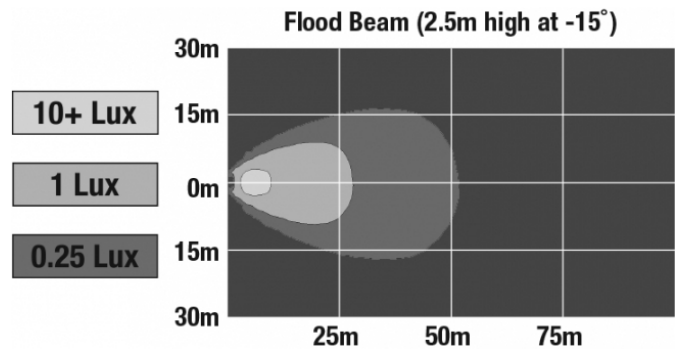

Buy America Standards	CISPR 12
CISPR 22	Eco Friendly
IEC IP69K	SAE J1113-13
UL Recognized	

PHOTOMETRIC SPECIFICATIONS

Raw Lumen Output	1,080
Effective Lumen Output	780
Nominal LED Color Temperature	5000 K
Beam Pattern(s)	Forward Lighting - Flood (Standard)