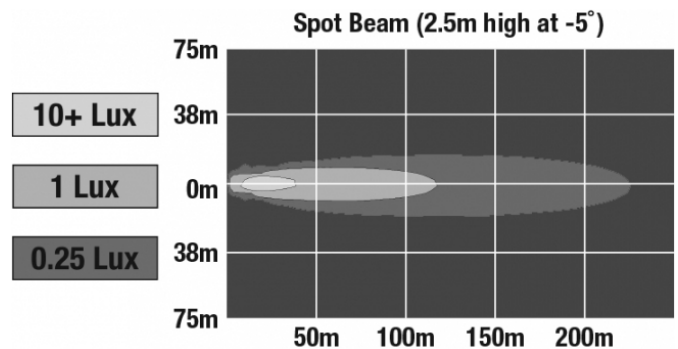

## PHOTOMETRIC SPECIFICATIONS

<b>Raw Lumen Output</b>	1,080
<b>Effective Lumen Output</b>	780
<b>Nominal LED Color Temperature</b>	5000 K
<b>Beam Pattern(s)</b>	Forward Lighting - Spot