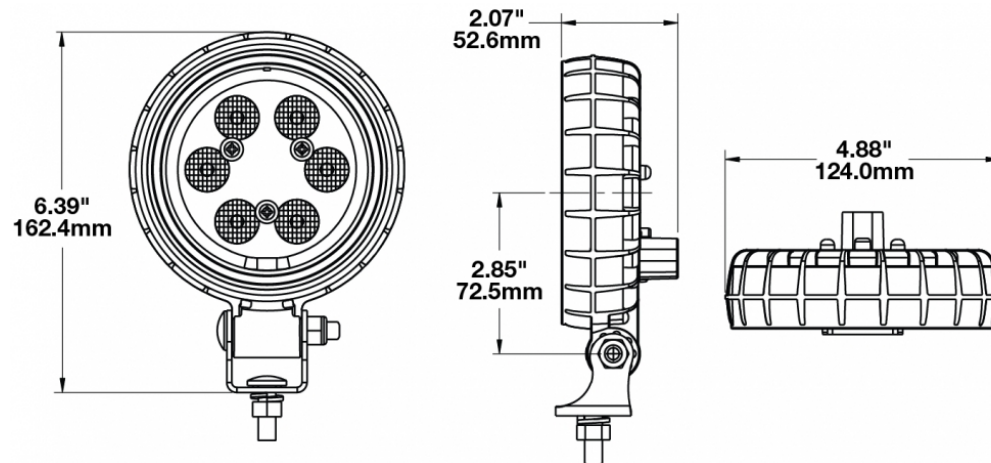

## PRODUCT INFORMATION

<b>Description</b>	12-110V Non-Heated LED Work Light with Spot Beam Pattern
<b>Height</b>	162.31 mm / 6.39 in
<b>Width</b>	123.95 mm / 4.88 in
<b>Depth</b>	52.58 mm / 2.07 in
<b>Shape</b>	Round
<b>Outer Lens Material</b>	Polycarbonate
<b>Outer Lens Color</b>	Clear
<b>Housing Material</b>	Polycarbonate
<b>Housing Color</b>	Black
<b>Mounting Hardware Description</b>	(x1) M8-1.25 x 20mm Mounting Bolt
<b>Mounting Type</b>	Universal Pedestal Mount
<b>Minimum Operating Temperature</b>	-40 °C / -40 °F
<b>Maximum Operating Temperature</b>	65 °C / 149 °F
<b>Connector or Wiring</b>	Integrated 2-Pin Deutsch Weather-Proof Socket (DT04-2P)
<b>Mating Connector</b>	2-Pin Deutsch Weather-Proof Plug (DT06-2S)
<b>Product Weight</b>	1.52 lbs / 0.69 kgs
<b>Shipping Weight</b>	3.00 lbs / 1.36 kgs

## PRODUCT DIMENSIONS