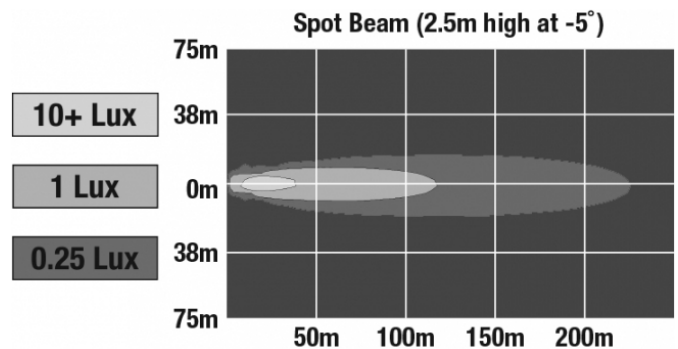

Buy America Standards	CISPR 12
CISPR 22	Eco Friendly
IEC IP69K	SAE J1113-13
UL Recognized	

PHOTOMETRIC SPECIFICATIONS

Raw Lumen Output	1,080
Effective Lumen Output	780
Nominal LED Color Temperature	5000 K
Beam Pattern(s)	Forward Lighting - Spot