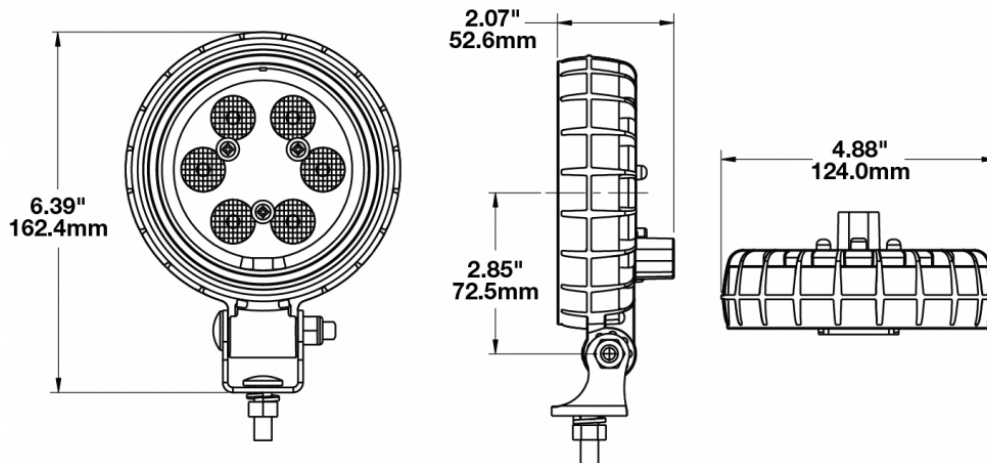

LED Heated and Non Heated Work Lights - Model 670 XD

PRODUCT INFORMATION

Description	12-110V Non-Heated LED Work Light with Spot Beam Pattern
Height	162.31 mm / 6.39 in
Width	123.95 mm / 4.88 in
Depth	52.58 mm / 2.07 in
Shape	Round
Outer Lens Material	Polycarbonate
Outer Lens Color	Clear
Housing Material	Polycarbonate
Housing Color	Black
Mounting Hardware Description	(x1) M8-1.25 x 20mm Mounting Bolt
Mounting Type	Universal Pedestal Mount
Minimum Operating Temperature	-40 °C / -40 °F
Maximum Operating Temperature	65 °C / 149 °F
Connector or Wiring	Integrated 2-Pin Deutsch Weather-Proof Socket (DT04-2P)
Mating Connector	2-Pin Deutsch Weather-Proof Plug (DT06-2S)
Product Weight	1.52 lbs / 0.69 kgs
Shipping Weight	3.00 lbs / 1.36 kgs

PRODUCT DIMENSIONS

ELECTRICAL SPECIFICATIONS

Input Voltage	12-110V DC
Operating Voltage	10-130V DC
Transient Spike Protection	330V Peak @ 1 HZ-100 Pulses
Red Wire	Positive
Black Wire	Negative
Current Draw	1.3A @ 12V DC 0.6A @ 24V DC 0.2A @ 110V DC