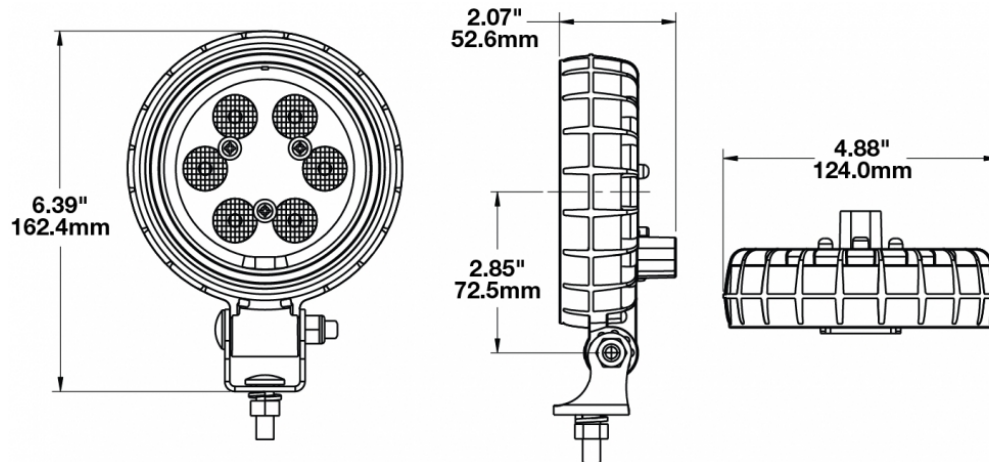

LED Heated and Non Heated Work Lights - Model 670 XD

PRODUCT INFORMATION

Description	12-110V LED Work Light with Spot Beam Pattern
Height	162.31 mm / 6.39 in
Width	123.95 mm / 4.88 in
Depth	52.58 mm / 2.07 in
Shape	Round
Outer Lens Material	Polycarbonate
Outer Lens Color	Clear
Housing Material	Polycarbonate
Housing Color	Black
Mounting Hardware Description	(x1) M8-1.25 x 20mm Mounting Bolt
Mounting Type	Universal Pedestal Mount
Minimum Operating Temperature	-40 °C / -40 °F
Maximum Operating Temperature	65 °C / 149 °F
Connector or Wiring	Integrated 2-Pin Deutsch Weather-Proof Socket (DT04-2P)
Mating Connector	2-Pin Deutsch Weather-Proof Plug (DT06-2S)
Product Weight	1.52 lbs / 0.69 kgs
Shipping Weight	3.00 lbs / 1.36 kgs

PRODUCT DIMENSIONS

ELECTRICAL SPECIFICATIONS

Input Voltage	12-110V DC
Operating Voltage	10-130V DC
Transient Spike Protection	330V Peak @ 1 HZ-100 Pulses
Red Wire	Positive
Black Wire	Negative
Current Draw	1.3A @ 12V DC 0.6A @ 24V DC 0.2A @ 110V DC