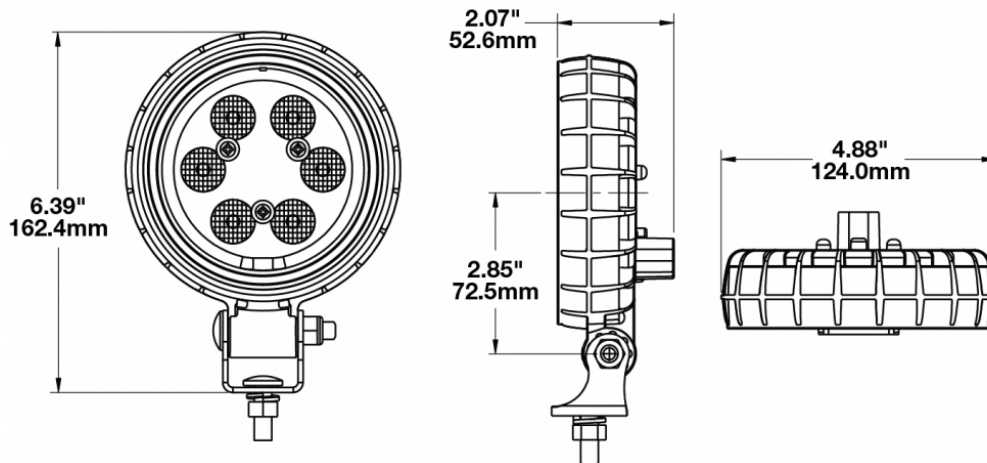

## PRODUCT INFORMATION

<b>Description</b>	12-110V Non-Heated LED Work Light with Spot Beam Pattern
<b>Height</b>	162.31 mm / 6.39 in
<b>Width</b>	123.95 mm / 4.88 in
<b>Depth</b>	52.58 mm / 2.07 in
<b>Shape</b>	Round
<b>Outer Lens Material</b>	Polycarbonate
<b>Outer Lens Color</b>	Clear
<b>Housing Material</b>	Polycarbonate
<b>Housing Color</b>	Black
<b>Mounting Hardware Description</b>	(x1) M8-1.25 x 20mm Mounting Bolt
<b>Mounting Type</b>	Universal Pedestal Mount
<b>Minimum Operating Temperature</b>	-40 °C / -40 °F
<b>Maximum Operating Temperature</b>	65 °C / 149 °F
<b>Connector or Wiring</b>	Integrated 2-Pin Deutsch Weather-Proof Socket (DT04-2P)
<b>Mating Connector</b>	2-Pin Deutsch Weather-Proof Plug (DT06-2S)
<b>Product Weight</b>	1.52 lbs / 0.69 kgs
<b>Shipping Weight</b>	3.00 lbs / 1.36 kgs

## PRODUCT DIMENSIONS