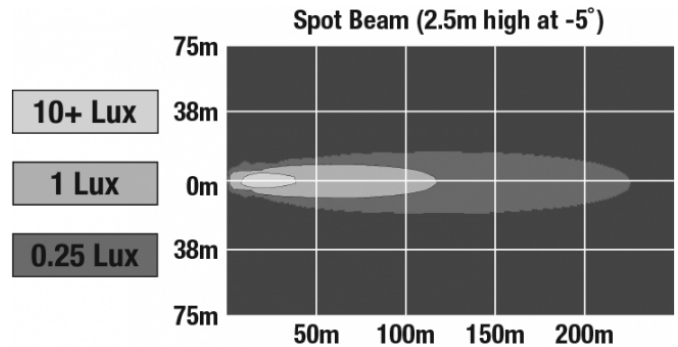

Buy America Standards	CISPR 12
CISPR 22	Eco Friendly
IEC IP69K	SAE J1113-13
Tested to ECE Reg. 10 (Radiated Emissions only)	UL Recognized

PHOTOMETRIC SPECIFICATIONS

Raw Lumen Output	1,080
Effective Lumen Output	780
Nominal LED Color Temperature	5000 K
Beam Pattern(s)	Forward Lighting - Spot