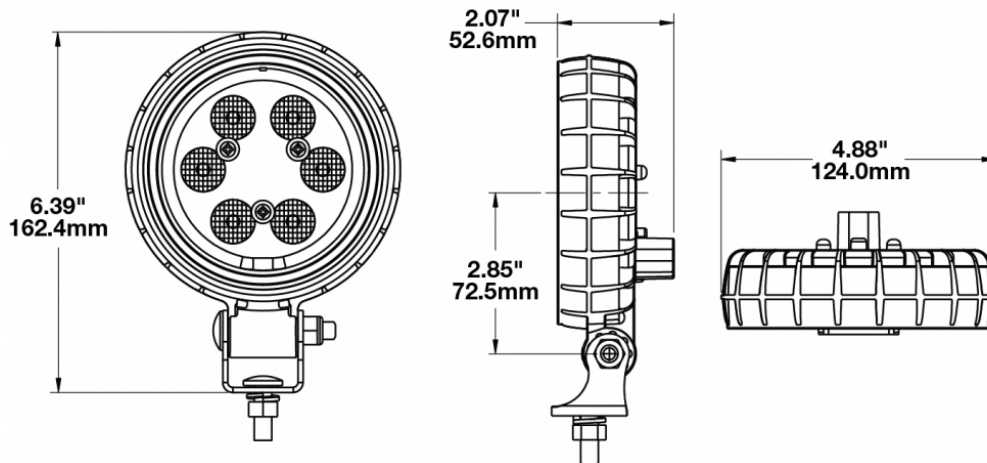

LED Heated and Non Heated Work Lights - Model 670 XD

PRODUCT INFORMATION

Description	12-110V Non-Heated LED Work Light with Trapezoid Beam Pattern
Height	162.31 mm / 6.39 in
Width	123.95 mm / 4.88 in
Depth	52.58 mm / 2.07 in
Shape	Round
Outer Lens Material	Polycarbonate
Outer Lens Color	Clear
Housing Material	Polycarbonate
Housing Color	Black
Mounting Hardware Description	(x1) M8-1.25 x 20mm Mounting Bolt
Mounting Type	Universal Pedestal Mount
Minimum Operating Temperature	-40 °C / -40 °F
Maximum Operating Temperature	65 °C / 149 °F
Connector or Wiring	Integrated 2-Pin Deutsch Weather-Proof Socket (DT04-2P)
Mating Connector	2-Pin Deutsch Weather-Proof Plug (DT06-2S)
Product Weight	1.52 lbs / 0.69 kgs
Shipping Weight	3.00 lbs / 1.36 kgs

PRODUCT DIMENSIONS

ELECTRICAL SPECIFICATIONS

Input Voltage	12-110V DC
Operating Voltage	10-130V DC
Transient Spike Protection	330V Peak @ 1 HZ-100 Pulses
Red Wire	Positive
Black Wire	Negative
Current Draw	1.3A @ 12V DC 0.6A @ 24V DC 0.2A @ 110V DC