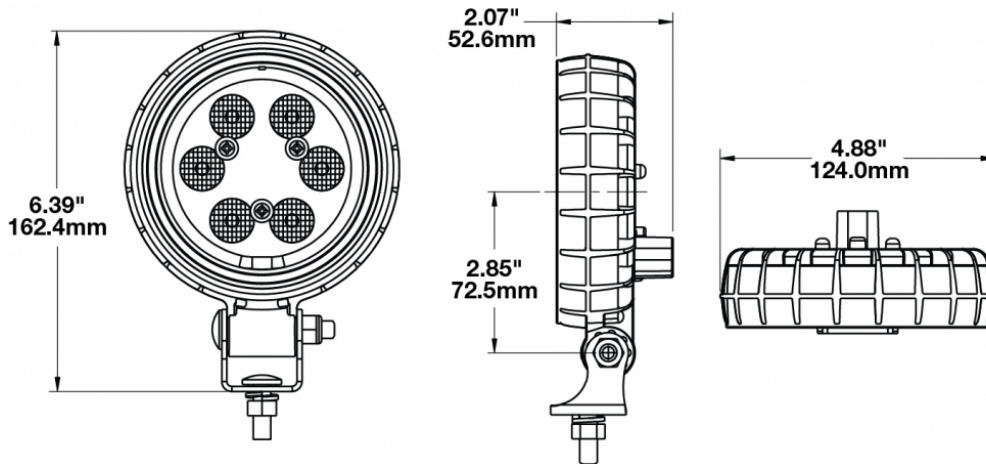

LED Heated and Non Heated Work Lights - Model 670 XD

PRODUCT INFORMATION

Description	12-110V LED Work Light with Trapezoid Beam Pattern
Height	162.31 mm / 6.39 in
Width	123.95 mm / 4.88 in
Depth	52.58 mm / 2.07 in
Shape	Round
Outer Lens Material	Polycarbonate
Outer Lens Color	Clear
Housing Material	Polycarbonate
Housing Color	Black
Mounting Hardware Description	(x1) M8-1.25 x 20mm Mounting Bolt
Mounting Type	Universal Pedestal Mount
Minimum Operating Temperature	-40 °C / -40 °F
Maximum Operating Temperature	65 °C / 149 °F
Connector or Wiring	Integrated 2-Pin Deutsch Weather-Proof Socket (DT04-2P)
Mating Connector	2-Pin Deutsch Weather-Proof Plug (DT06-2S)
Product Weight	1.52 lbs / 0.69 kgs
Shipping Weight	3.00 lbs / 1.36 kgs

PRODUCT DIMENSIONS

ELECTRICAL SPECIFICATIONS

Input Voltage	12-110V DC
Operating Voltage	10-130V DC
Transient Spike Protection	330V Peak @ 1 HZ-100 Pulses
Red Wire	Positive
Black Wire	Negative
Current Draw	1.3A @ 12V DC 0.6A @ 24V DC 0.2A @ 110V DC