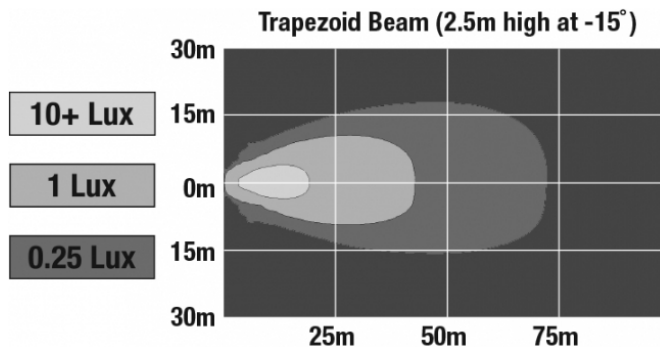

Buy America Standards
 CISPR 22
 IEC IP69K
 Tested to ECE Reg. 10
 (Radiated Emissions only)

CISPR 12
 Eco Friendly
 SAE J1113-13
 UL Recognized

PHOTOMETRIC SPECIFICATIONS

Raw Lumen Output 1,080
Effective Lumen Output 780
Nominal LED Color Temperature 5000 K
Beam Pattern(s) Forward Lighting - Trapezoid