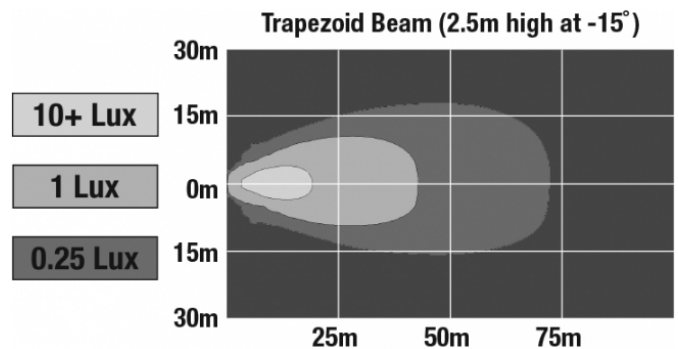

Buy America Standards	CISPR 12
CISPR 22	Eco Friendly
IEC IP69K	SAE J1113-13
UL Recognized	

PHOTOMETRIC SPECIFICATIONS

Raw Lumen Output	1,080
Effective Lumen Output	780
Nominal LED Color Temperature	5000 K
Beam Pattern(s)	Forward Lighting - Trapezoid