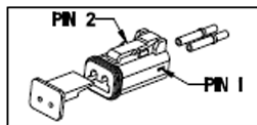

LED Heated and Non Heated Work Lights - Model 670 XD

PRODUCT INFORMATION

Description	12-24V Non-Heated LED Work Light with Spot Beam Pattern
Height	162.31 mm / 6.39 in
Width	123.95 mm / 4.88 in
Depth	52.58 mm / 2.07 in
Shape	Round
Outer Lens Material	Polycarbonate
Outer Lens Color	Clear
Housing Material	Polycarbonate
Housing Color	Black
Mounting Hardware Description	(x1) M8-1.25 x 20mm Mounting Bolt
Mounting Type	Universal Pedestal Mount
Minimum Operating Temperature	-40 °C / -40 °F
Maximum Operating Temperature	65 °C / 149 °F
Connector or Wiring	Integrated 2-Pin Deutsch Weather-Proof Socket (DT04-2P)
Mating Connector	2-Pin Deutsch Weather-Proof Plug (DT06-2S)
Product Weight	1.52 lbs / 0.69 kgs
Shipping Weight	2.77 lbs / 1.26 kgs

PRODUCT DIMENSIONS

CONNECTOR KIT NOT ASSEMBLED TO LAMP
INCLUDED IN CARTON FOR CUSTOMER USE

WIRE UL 18	FUNCTION
PIN 1	GROUND
PIN 2	POWER

ELECTRICAL SPECIFICATIONS

Input Voltage	12-24V DC
Operating Voltage	10-30V DC
Transient Spike Protection	330V Peak @ 1 HZ-100 Pulses
Current Draw	1.3A @ 12V DC 0.6A @ 24V DC