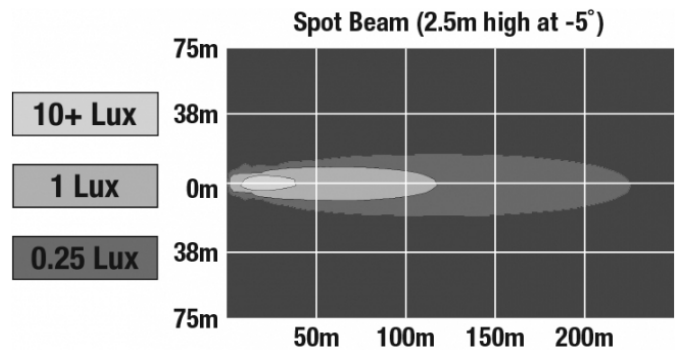

LED Heated and Non Heated Work Lights - Model 670 XD

PHOTOMETRIC SPECIFICATIONS

Raw Lumen Output	1,080
Effective Lumen Output	780
Nominal LED Color Temperature	5000 K
Beam Pattern(s)	Forward Lighting - Spot