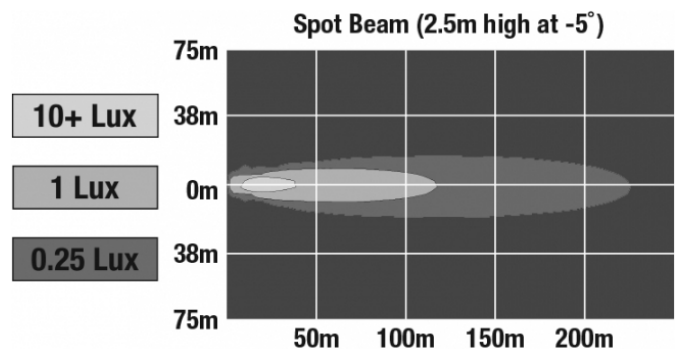

Buy America Standards	CISPR 12
CISPR 22	Eco Friendly
IEC IP69K	SAE J1113-13
Tested to ECE Reg. 10 (Radiated Emissions only)	UL Recognized

PHOTOMETRIC SPECIFICATIONS

Raw Lumen Output	1,080
Effective Lumen Output	780
Nominal LED Color Temperature	5000 K
Beam Pattern(s)	Forward Lighting - Spot