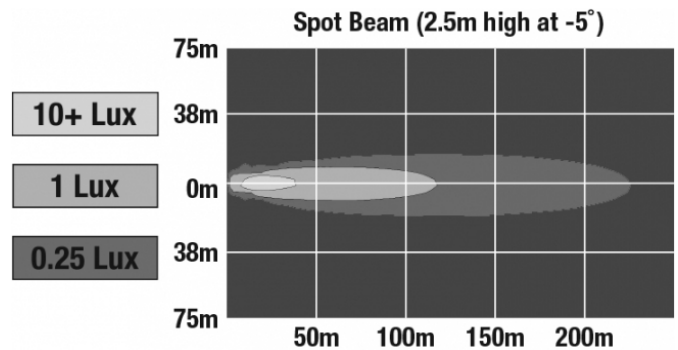

J.W. SPEAKER
Engineered. Lighting. Solutions.

LED Heated and Non Heated Work Lights - Model 670 XD

PHOTOMETRIC SPECIFICATIONS

Raw Lumen Output	1,080
Effective Lumen Output	780
Nominal LED Color Temperature	5000 K
Beam Pattern(s)	Forward Lighting - Spot