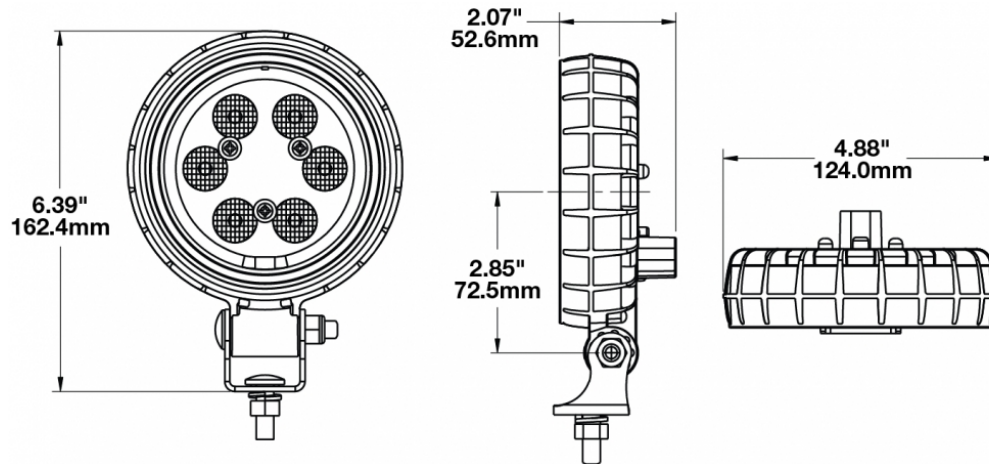

LED Heated and Non Heated Work Lights - Model 670 XD

PRODUCT INFORMATION

Description	12-24V LED Work Light with Spot Beam Pattern
Height	162.31 mm / 6.39 in
Width	123.95 mm / 4.88 in
Depth	52.58 mm / 2.07 in
Shape	Round
Outer Lens Material	Polycarbonate
Outer Lens Color	Clear
Housing Material	Polycarbonate
Housing Color	Black
Mounting Hardware Description	(x1) M8-1.25 x 20mm Mounting Bolt
Mounting Type	Universal Pedestal Mount
Minimum Operating Temperature	-40 °C / -40 °F
Maximum Operating Temperature	65 °C / 149 °F
Connector or Wiring	Integrated 2-Pin Deutsch Weather-Proof Socket (DT04-2P)
Mating Connector	2-Pin Deutsch Weather-Proof Plug (DT06-2S)
Product Weight	1.52 lbs / 0.69 kgs
Shipping Weight	2.77 lbs / 1.26 kgs

PRODUCT DIMENSIONS

ELECTRICAL SPECIFICATIONS

Input Voltage	12-24V DC
Operating Voltage	10-30V DC
Transient Spike Protection	330V Peak @ 1 HZ-100 Pulses
Red Wire	Positive
Black Wire	Negative
Current Draw	1.3A @ 12V DC 0.6A @ 24V DC