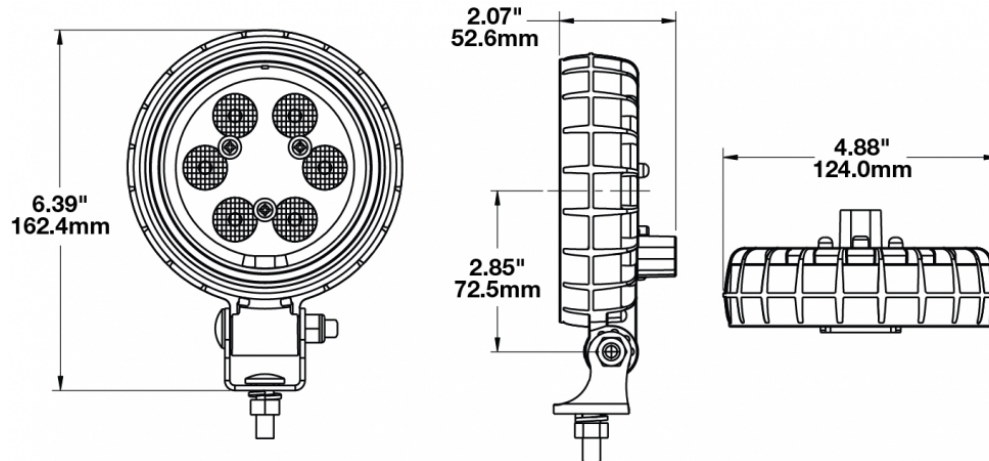

LED Heated and Non Heated Work Lights - Model 670 XD

PRODUCT INFORMATION

Description	12-24V Non-Heated LED Work Light with Spot Beam Pattern
Height	162.31 mm / 6.39 in
Width	123.95 mm / 4.88 in
Depth	52.58 mm / 2.07 in
Shape	Round
Outer Lens Material	Polycarbonate
Outer Lens Color	Clear
Housing Material	Polycarbonate
Housing Color	Black
Mounting Hardware Description	(x1) M8-1.25 x 20mm Mounting Bolt
Mounting Type	Universal Pedestal Mount
Minimum Operating Temperature	-40 °C / -40 °F
Maximum Operating Temperature	65 °C / 149 °F
Connector or Wiring	Integrated 2-Pin Deutsch Weather-Proof Socket (DT04-2P)
Mating Connector	2-Pin Deutsch Weather-Proof Plug (DT06-2S)
Product Weight	1.52 lbs / 0.69 kgs
Shipping Weight	2.77 lbs / 1.26 kgs

PRODUCT DIMENSIONS

CONNECTOR KIT NOT ASSEMBLED TO LAMP
INCLUDED IN CARTON FOR CUSTOMER USE

WIRE UL 18	FUNCTION
PIN 1	GROUND
PIN 2	POWER

ELECTRICAL SPECIFICATIONS

Input Voltage	12-24V DC
Operating Voltage	10-30V DC
Transient Spike Protection	330V Peak @ 1 HZ-100 Pulses
Current Draw	1.3A @ 12V DC 0.6A @ 24V DC