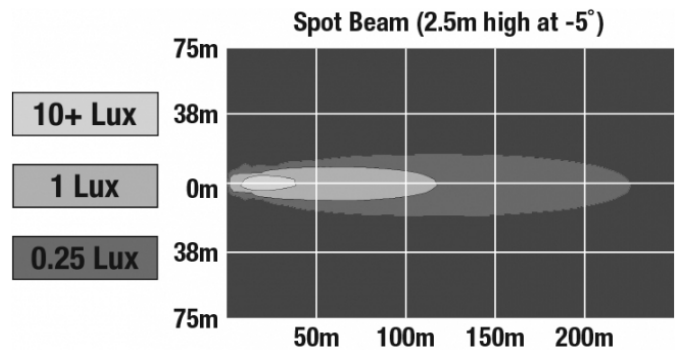

J.W. SPEAKER
Engineered. Lighting. Solutions.

LED Heated and Non Heated Work Lights - Model 670 XD

PHOTOMETRIC SPECIFICATIONS

Raw Lumen Output	1,080
Effective Lumen Output	780
Nominal LED Color Temperature	5000 K
Beam Pattern(s)	Forward Lighting - Spot