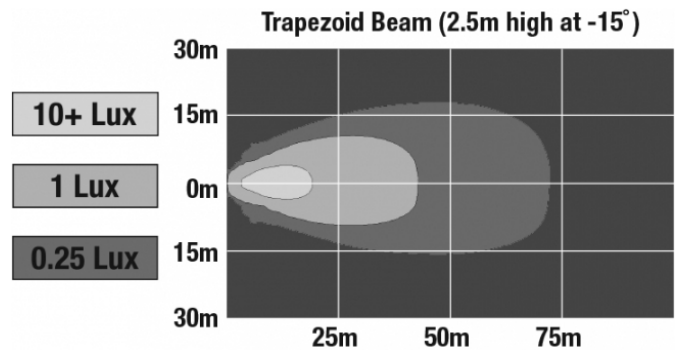

LED Heated and Non Heated Work Lights - Model 670 XD

PHOTOMETRIC SPECIFICATIONS

Raw Lumen Output	1,080
Effective Lumen Output	780
Nominal LED Color Temperature	5000 K
Beam Pattern(s)	Forward Lighting - Trapezoid