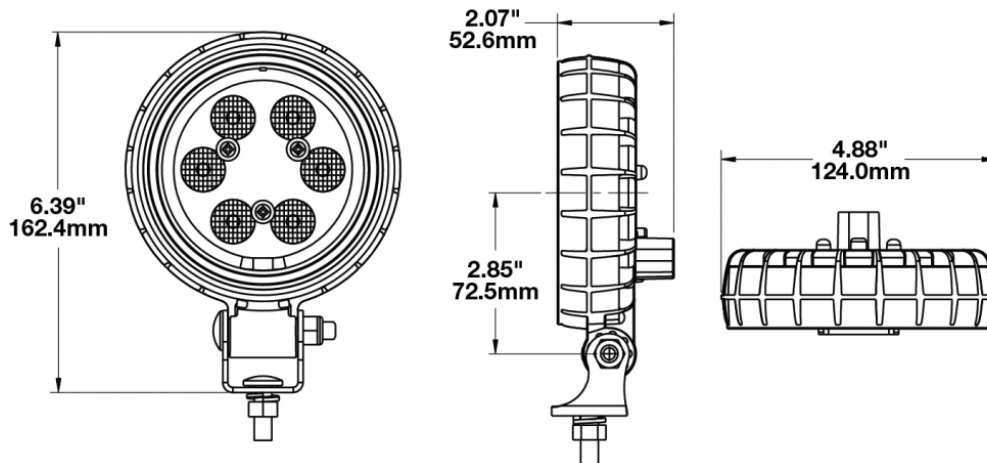

LED Heated and Non Heated Work Lights - Model 670 XD

PRODUCT INFORMATION

Description	12-24V Non-Heated LED Work Light with Trapezoid Beam Pattern
Height	162.31 mm / 6.39 in
Width	123.95 mm / 4.88 in
Depth	52.58 mm / 2.07 in
Shape	Round
Outer Lens Material	Polycarbonate
Outer Lens Color	Clear
Housing Material	Polycarbonate
Housing Color	Black
Mounting Hardware Description	(x1) M8-1.25 x 20mm Mounting Bolt
Mounting Type	Universal Pedestal Mount
Minimum Operating Temperature	-40 °C / -40 °F
Maximum Operating Temperature	65 °C / 149 °F
Connector or Wiring	Integrated 2-Pin Deutsch Weather-Proof Socket (DT04-2P)
Mating Connector	2-Pin Deutsch Weather-Proof Plug (DT06-2S)
Product Weight	1.52 lbs / 0.69 kgs
Shipping Weight	3.00 lbs / 1.36 kgs

PRODUCT DIMENSIONS

ELECTRICAL SPECIFICATIONS

Input Voltage	12-24V DC
Operating Voltage	10-30V DC
Transient Spike Protection	330V Peak @ 1 HZ-100 Pulses
Red Wire	Positive
Black Wire	Negative
Current Draw	1.3A @ 12V DC 0.6A @ 24V DC