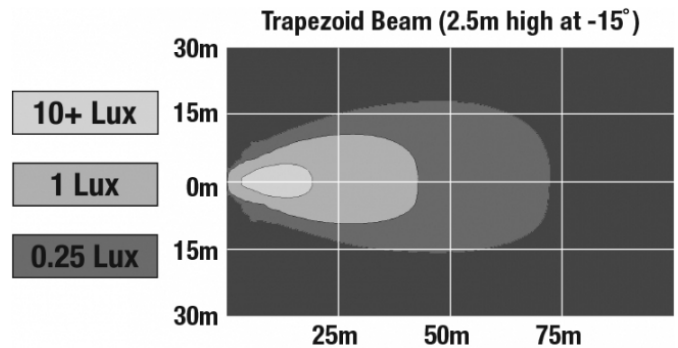

Buy America Standards	CISPR 12
CISPR 22	Eco Friendly
IEC IP69K	SAE J1113-13
Tested to ECE Reg. 10 (Radiated Emissions only)	UL Recognized

PHOTOMETRIC SPECIFICATIONS

Raw Lumen Output	1,080
Effective Lumen Output	780
Nominal LED Color Temperature	5000 K
Beam Pattern(s)	Forward Lighting - Trapezoid