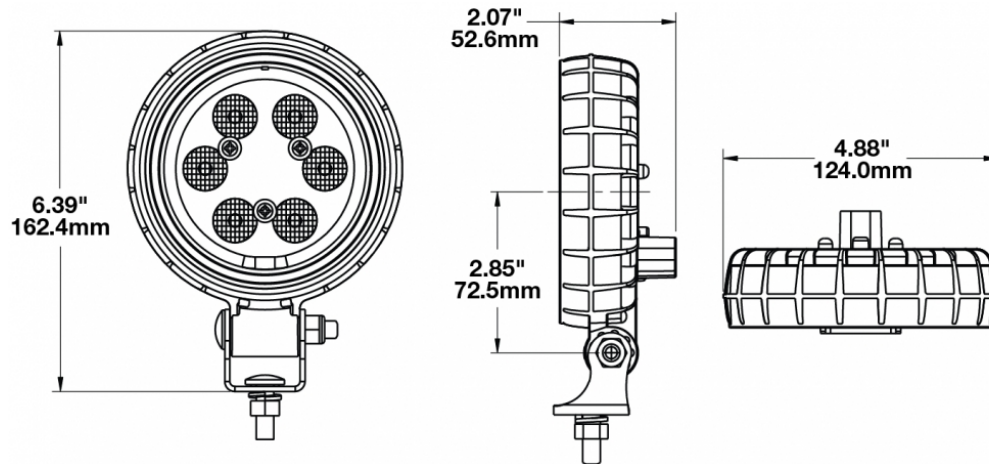

LED Work Light - Model 670 XD

PRODUCT DIMENSIONS

ELECTRICAL SPECIFICATIONS

Input Voltage	12-24V DC
Operating Voltage	10-30V DC
Transient Spike Protection	330V Peak @ 1 HZ-100 Pulses
Red Wire	Positive
Black Wire	Negative
Current Draw	1.3A @ 12V DC 0.6A @ 24V DC

Print date: 2018-04-21

© 2018 J.W. Speaker Corporation • Germantown, WI U.S.A.
www.jwspeaker.com • speaker@jwspeaker.com • 262.251.6660