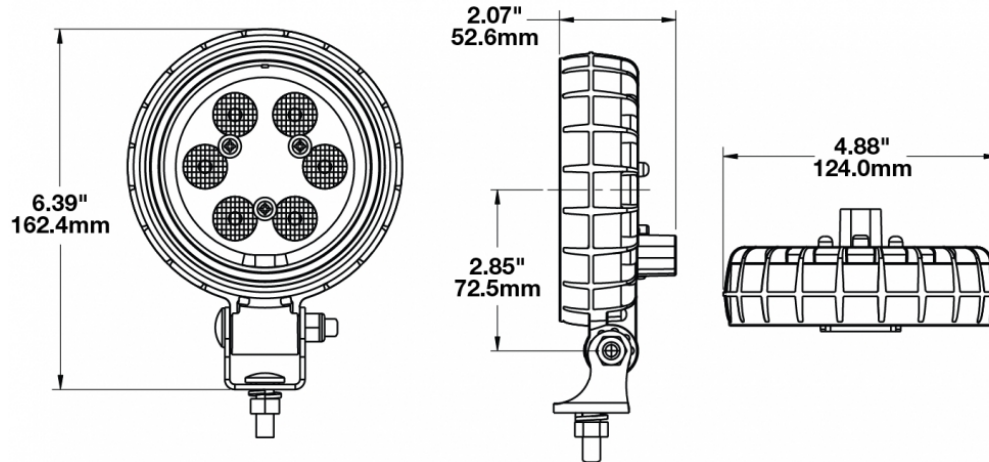

LED Work Light - Model 670 XD

PRODUCT INFORMATION

Description	12-24V LED Work Light with Flood Beam Pattern
Height	162.31 mm / 6.39 in
Width	123.95 mm / 4.88 in
Depth	52.58 mm / 2.07 in
Shape	Round
Outer Lens Material	Polycarbonate
Outer Lens Color	Clear
Housing Material	Polycarbonate
Housing Color	Black
Mounting Hardware Description	(x1) M8-1.25 x 20mm Mounting Bolt
Mounting Type	Universal Pedestal Mount
Minimum Operating Temperature	-40 °C / -40 °F
Maximum Operating Temperature	65 °C / 149 °F
Connector or Wiring	Integrated 2-Pin Deutsch Weather-Proof Socket (DT04-2P)
Mating Connector	2-Pin Deutsch Weather-Proof Plug (DT06-2S)
Product Weight	1.52 lbs / 0.69 kgs
Shipping Weight	3.00 lbs / 1.36 kgs

PRODUCT DIMENSIONS

ELECTRICAL SPECIFICATIONS

Input Voltage	12-24V DC
Operating Voltage	10-30V DC
Transient Spike Protection	330V Peak @ 1 HZ-100 Pulses
Red Wire	Positive
Black Wire	Negative
Current Draw	1.3A @ 12V DC 0.6A @ 24V DC