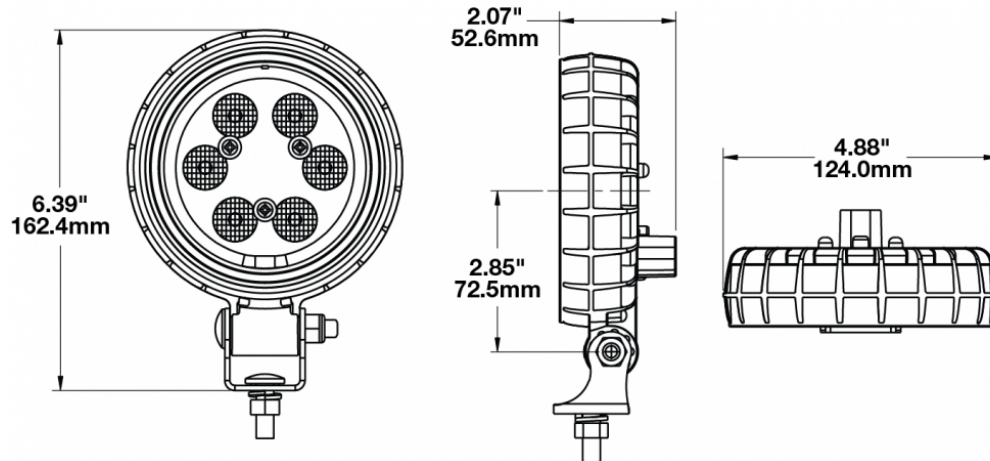

LED Heated and Non Heated Work Lights - Model 670 XD

PRODUCT INFORMATION

Description	12-24V Non-Heated LED Work Light with Flood Beam Pattern
Height	162.31 mm / 6.39 in
Width	123.95 mm / 4.88 in
Depth	52.58 mm / 2.07 in
Shape	Round
Outer Lens Material	Polycarbonate
Outer Lens Color	Clear
Housing Material	Polycarbonate
Housing Color	Black
Mounting Hardware Description	(x1) M8-1.25 x 20mm Mounting Bolt
Mounting Type	Universal Pedestal Mount
Minimum Operating Temperature	-40 °C / -40 °F
Maximum Operating Temperature	65 °C / 149 °F
Connector or Wiring	Integrated 2-Pin Deutsch Weather-Proof Socket (DT04-2P)
Mating Connector	2-Pin Deutsch Weather-Proof Plug (DT06-2S)
Product Weight	1.52 lbs / 0.69 kgs
Shipping Weight	3.00 lbs / 1.36 kgs

PRODUCT DIMENSIONS

CONNECTOR KIT NOT ASSEMBLED TO LAMP
INCLUDED IN CARTON FOR CUSTOMER USE

WIRE UL 18	FUNCTION
PIN 1	GROUND
PIN 2	POWER

ELECTRICAL SPECIFICATIONS

Input Voltage	12-24V DC
Operating Voltage	10-30V DC
Transient Spike Protection	330V Peak @ 1 HZ-100 Pulses
Current Draw	1.3A @ 12V DC 0.6A @ 24V DC