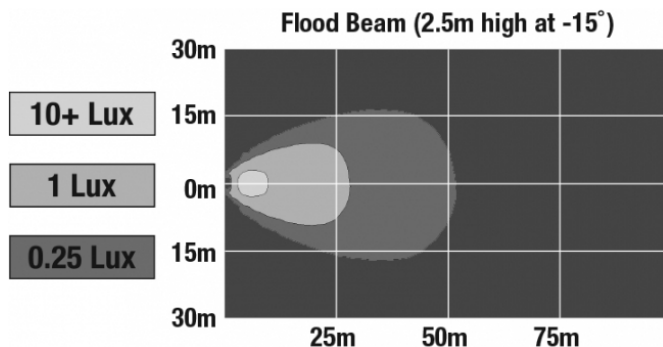

LED Work Light - Model 670 XD

PRODUCT INFORMATION

Description	12-24V LED Work Light with Flood Beam Pattern
Height	162.31 mm / 6.39 in
Width	123.95 mm / 4.88 in
Depth	52.58 mm / 2.07 in
Shape	Round
Outer Lens Material	Polycarbonate
Outer Lens Color	Clear
Housing Material	Polycarbonate
Housing Color	Black
Mounting Hardware Description	(x1) M8-1.25 x 20mm Mounting Bolt
Mounting Type	Universal Pedestal Mount
Minimum Operating Temperature	-40 °C / -40 °F
Maximum Operating Temperature	65 °C / 149 °F
Connector or Wiring	Integrated 2-Pin Deutsch Weather-Proof Socket (DT04-2P)
Mating Connector	2-Pin Deutsch Weather-Proof Plug (DT06-2S)
Product Weight	1.52 lbs / 0.69 kgs
Shipping Weight	3.00 lbs / 1.36 kgs

CISPR 12
 Eco Friendly
 SAE J1113-13
 UL Recognized

PHOTOMETRIC SPECIFICATIONS

Raw Lumen Output 1,080
Effective Lumen Output 780
Nominal LED Color Temperature 5000 K
Beam Pattern(s) Forward Lighting - Flood (Standard)