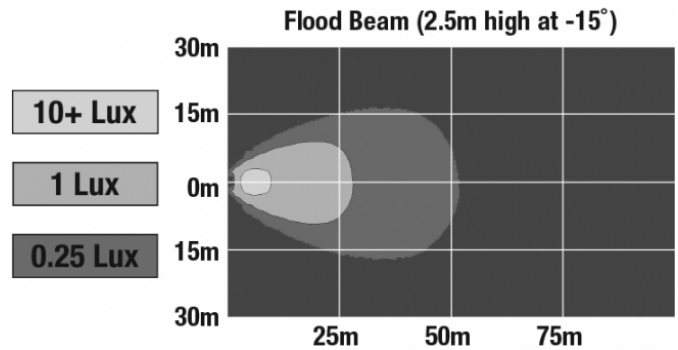

LED Heated and Non Heated Work Lights - Model 670 XD

PHOTOMETRIC SPECIFICATIONS

Raw Lumen Output	1,080
Effective Lumen Output	780
Nominal LED Color Temperature	5000 K
Beam Pattern(s)	Forward Lighting - Flood (Standard)