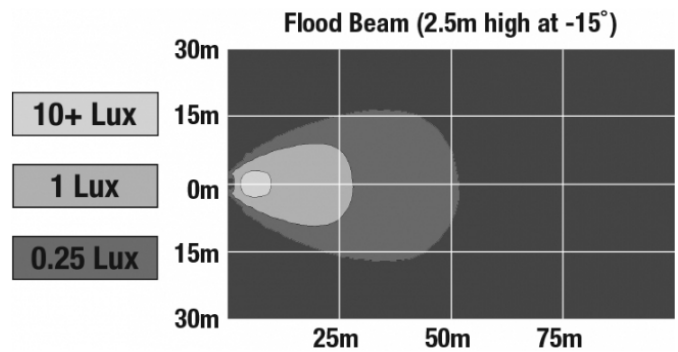

J.W. SPEAKER
Engineered. Lighting. Solutions.

LED Heated and Non Heated Work Lights - Model 670 XD

PHOTOMETRIC SPECIFICATIONS

Raw Lumen Output	1,080
Effective Lumen Output	780
Nominal LED Color Temperature	5000 K
Beam Pattern(s)	Forward Lighting - Flood (Standard)