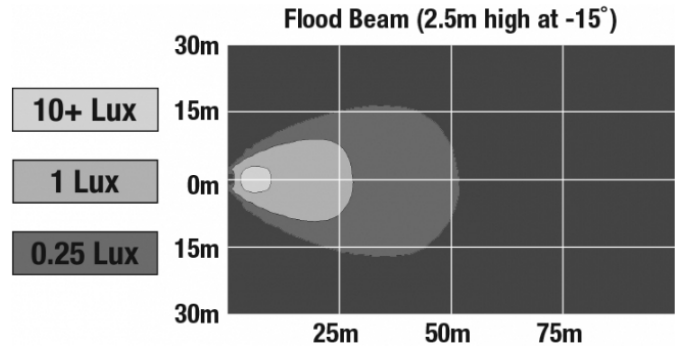

## PHOTOMETRIC SPECIFICATIONS

<b>Raw Lumen Output</b>	1,080
<b>Effective Lumen Output</b>	780
<b>Nominal LED Color Temperature</b>	5000 K
<b>Beam Pattern(s)</b>	Forward Lighting - Flood (Standard)