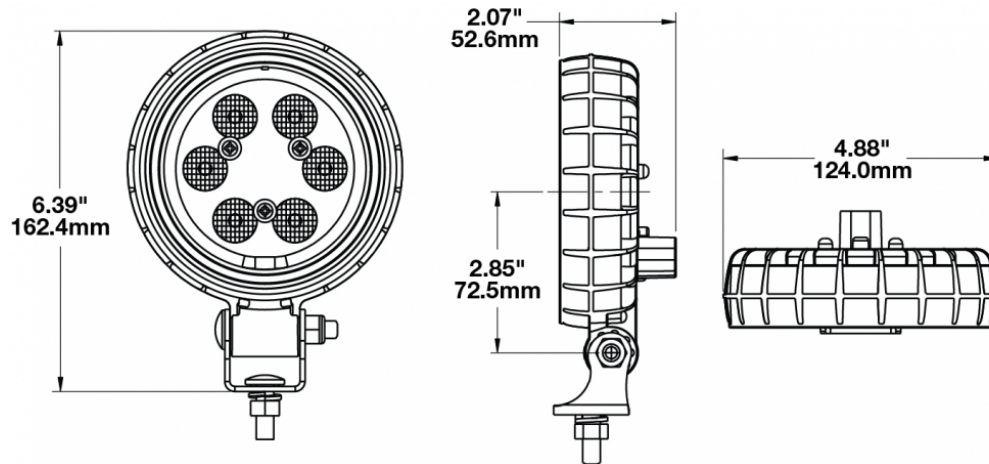

## PRODUCT INFORMATION

<b>Description</b>	12-24V LED Work Light with Flood Beam Pattern
<b>Height</b>	162.31 mm / 6.39 in
<b>Width</b>	123.95 mm / 4.88 in
<b>Depth</b>	52.58 mm / 2.07 in
<b>Shape</b>	Round
<b>Outer Lens Material</b>	Polycarbonate
<b>Outer Lens Color</b>	Clear
<b>Housing Material</b>	Polycarbonate
<b>Housing Color</b>	Black
<b>Mounting Hardware Description</b>	(x1) M8-1.25 x 20mm Mounting Bolt
<b>Mounting Type</b>	Universal Pedestal Mount
<b>Minimum Operating Temperature</b>	-40 °C / -40 °F
<b>Maximum Operating Temperature</b>	65 °C / 149 °F
<b>Connector or Wiring</b>	Integrated 2-Pin Deutsch Weather-Proof Socket (DT04-2P)
<b>Mating Connector</b>	2-Pin Deutsch Weather-Proof Plug (DT06-2S)
<b>Product Weight</b>	0.00 lbs / 0 kgs
<b>Shipping Weight</b>	3.00 lbs / 1.36 kgs

## PRODUCT DIMENSIONS