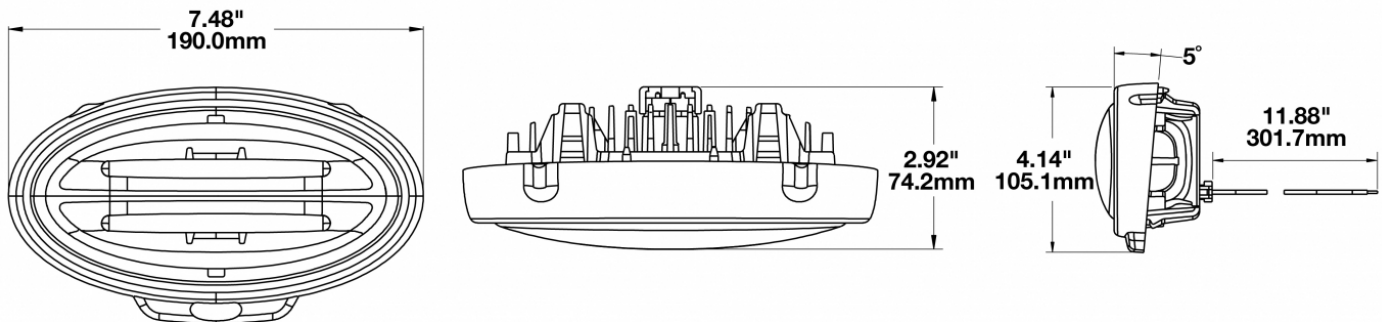

PRODUCT DIMENSIONS

Print date: 2017-09-24

© 2017 J.W. Speaker Corporation • Germantown, WI U.S.A.
www.jwspeaker.com • speaker@jwspeaker.com • 262.251.6660

J.W. SPEAKER
Engineered. Lighting. Solutions.