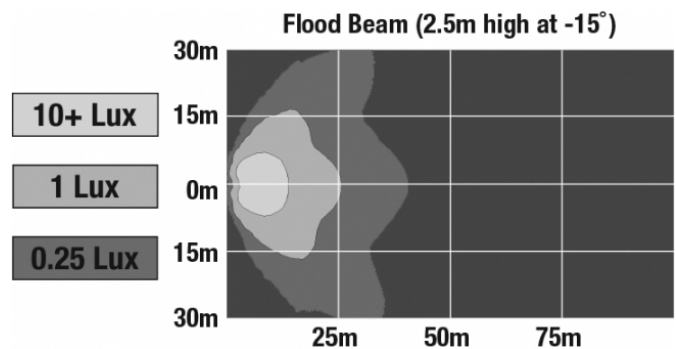

## PRODUCT INFORMATION

<b>Description</b>	12-24V LED Work Light with Flood Beam Pattern & Panel Mount
<b>Height</b>	106.68 mm / 4.2 in
<b>Width</b>	189.99 mm / 7.48 in
<b>Depth</b>	73.66 mm / 2.9 in
<b>Shape</b>	Oval
<b>Outer Lens Material</b>	Glass
<b>Outer Lens Color</b>	Clear
<b>Housing Material</b>	Die-Cast Aluminum
<b>Housing Color</b>	Black
<b>Mounting Type</b>	Panel Mount
<b>Minimum Operating Temperature</b>	-40 °C / -40 °F
<b>Maximum Operating Temperature</b>	65 °C / 149 °F
<b>Mating Connector</b>	Packard (#12059183)
<b>Product Weight</b>	1.45 lbs / 0.66 kgs
<b>Shipping Weight</b>	2.57 lbs / 1.17 kgs

## PHOTOMETRIC SPECIFICATIONS

<b>Raw Lumen Output</b>	2,750
<b>Effective Lumen Output</b>	2,200
<b>Nominal LED Color Temperature</b>	5000 K
<b>Beam Pattern(s)</b>	Forward Lighting - Flood (Standard)

Print date: 2017-09-24