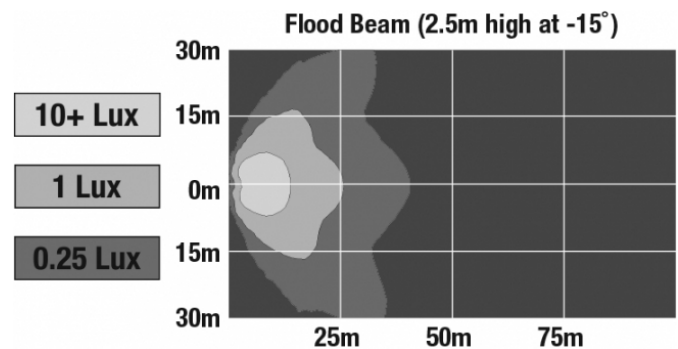

Print date: 2018-11-14

© 2018 J.W. Speaker Corporation • Germantown, WI U.S.A.
www.jwspeaker.com • speaker@jwspeaker.com • 262.251.6660