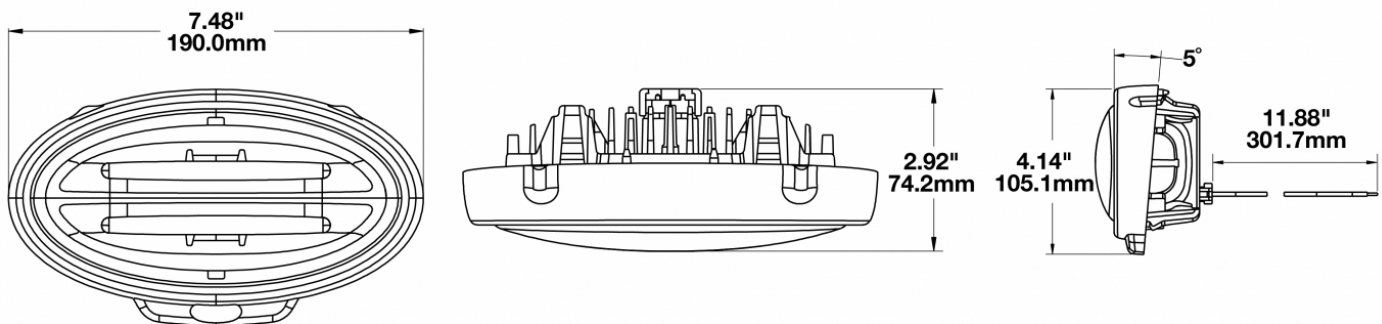

PRODUCT DIMENSIONS

Print date: 2018-06-25

© 2018 J.W. Speaker Corporation • Germantown, WI U.S.A.
www.jwspeaker.com • speaker@jwspeaker.com • 262.251.6660

J.W. SPEAKER
Engineered. Lighting. Solutions.