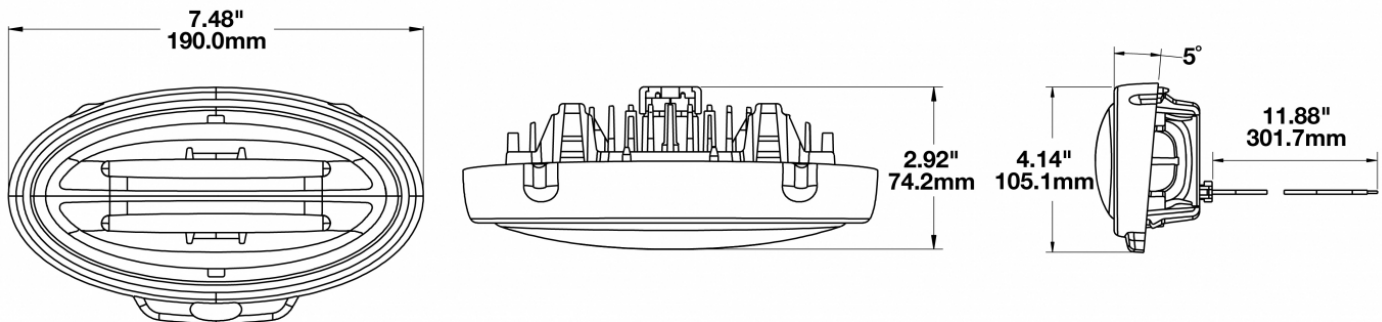

PRODUCT DIMENSIONS

Print date: 2018-02-25

© 2018 J.W. Speaker Corporation • Germantown, WI U.S.A.
www.jwspeaker.com • speaker@jwspeaker.com • 262.251.6660

J.W. SPEAKER
Engineered. Lighting. Solutions.