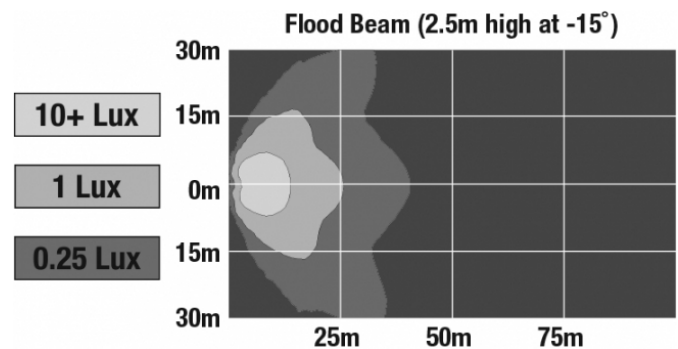

## PRODUCT INFORMATION

<b>Description</b>	12-24V LED Work Light with Flood Beam Pattern & Panel Mount
<b>Height</b>	106.68 mm / 4.2 in
<b>Width</b>	189.99 mm / 7.48 in
<b>Depth</b>	73.66 mm / 2.9 in
<b>Shape</b>	Oval
<b>Outer Lens Material</b>	Glass
<b>Outer Lens Color</b>	Clear
<b>Housing Material</b>	Die-Cast Aluminum
<b>Housing Color</b>	Black
<b>Mounting Type</b>	Panel Mount
<b>Minimum Operating Temperature</b>	-40 °C / -40 °F
<b>Maximum Operating Temperature</b>	65 °C / 149 °F
<b>Mating Connector</b>	Packard (#12059183)
<b>Product Weight</b>	1.45 lbs / 0.66 kgs
<b>Shipping Weight</b>	2.57 lbs / 1.17 kgs

## PHOTOMETRIC SPECIFICATIONS

<b>Raw Lumen Output</b>	2,750
<b>Effective Lumen Output</b>	2,200
<b>Nominal LED Color Temperature</b>	5000 K
<b>Beam Pattern(s)</b>	Forward Lighting - Flood (Standard)

Print date: 2018-02-25