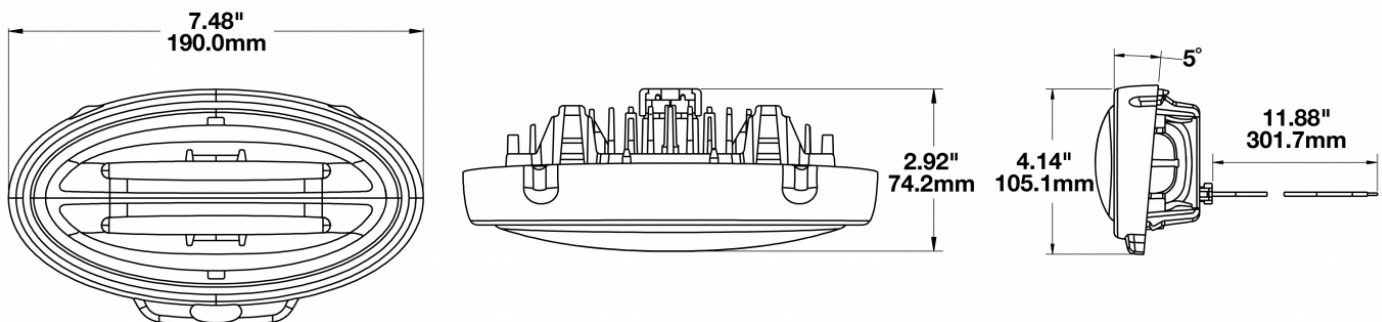

PRODUCT DIMENSIONS

Print date: 2026-04-07

© 2026 J.W. Speaker Corporation • Germantown, WI U.S.A.
www.jwspeaker.com • speaker@jwspeaker.com • 262.251.6660

J.W. SPEAKER
Engineered. Lighting. Solutions.