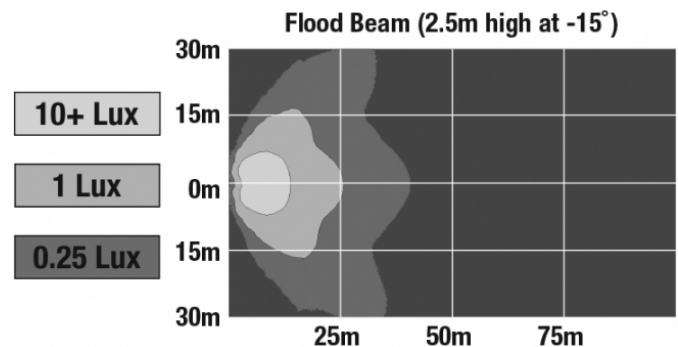

## PRODUCT INFORMATION

<b>Description</b>	12-24V LED Work Light with Flood Beam Pattern & Panel Mount
<b>Height</b>	106.68 mm / 4.2 in
<b>Width</b>	189.99 mm / 7.48 in
<b>Depth</b>	73.66 mm / 2.9 in
<b>Shape</b>	Oval
<b>Outer Lens Material</b>	Glass
<b>Outer Lens Color</b>	Clear
<b>Housing Material</b>	Die-Cast Aluminum
<b>Housing Color</b>	Black
<b>Mounting Type</b>	Panel Mount
<b>Minimum Operating Temperature</b>	-40 °C / -40 °F
<b>Maximum Operating Temperature</b>	65 °C / 149 °F
<b>Mating Connector</b>	Packard (#12059183)
<b>Product Weight</b>	1.41 lbs / 0.64 kgs
<b>Shipping Weight</b>	2.57 lbs / 1.17 kgs

## PHOTOMETRIC SPECIFICATIONS

<b>Raw Lumen Output</b>	2,750
<b>Effective Lumen Output</b>	2,200
<b>Nominal LED Color Temperature</b>	5000 K
<b>Beam Pattern(s)</b>	Forward Lighting - Flood (Standard)

Print date: 2026-04-07