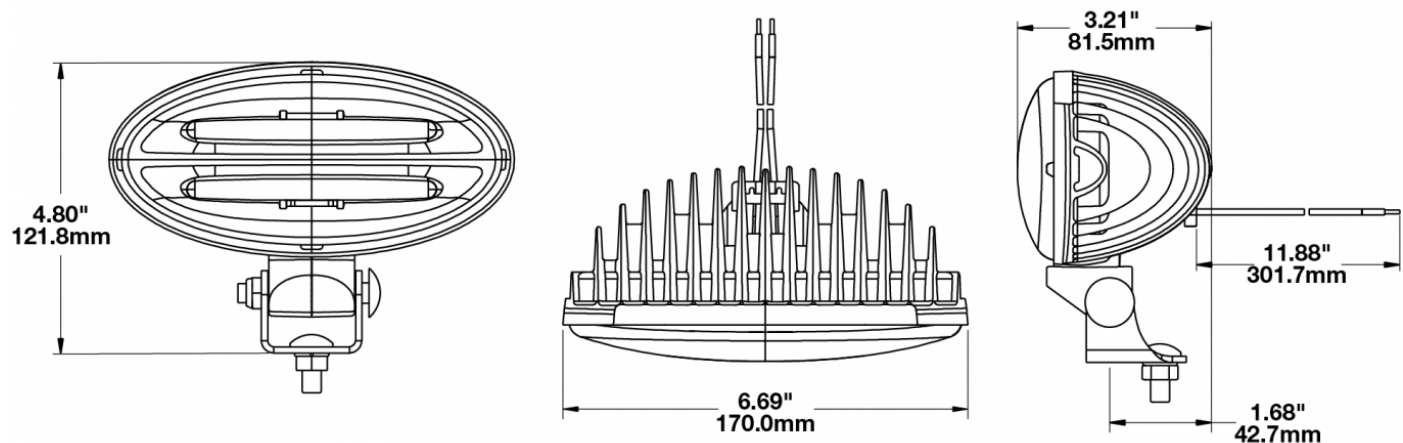

PRODUCT DIMENSIONS

Print date: 2026-06-24

© 2026 J.W. Speaker Corporation • Germantown, WI U.S.A.
www.jwspeaker.com • speaker@jwspeaker.com • 262.251.6660

J.W. SPEAKER
Engineered. Lighting. Solutions.