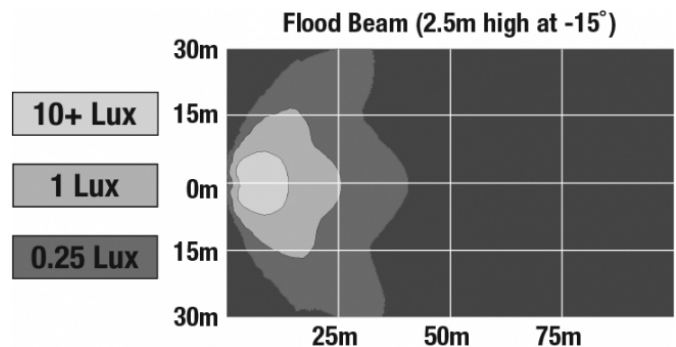

## PHOTOMETRIC SPECIFICATIONS

<b>Raw Lumen Output</b>	2,750
<b>Effective Lumen Output</b>	2,200
<b>Nominal LED Color Temperature</b>	5000 K
<b>Beam Pattern(s)</b>	Forward Lighting - Flood (Standard)

Print date: 2026-06-24