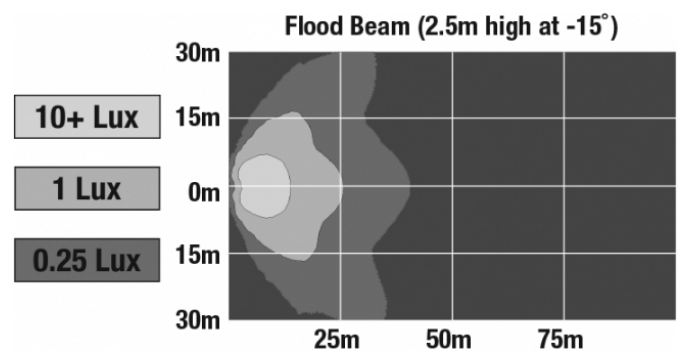

## PHOTOMETRIC SPECIFICATIONS

<b>Raw Lumen Output</b>	2,750
<b>Effective Lumen Output</b>	2,200
<b>Nominal LED Color Temperature</b>	5000 K
<b>Beam Pattern(s)</b>	Forward Lighting - Flood (Standard)

Print date: 2018-05-20