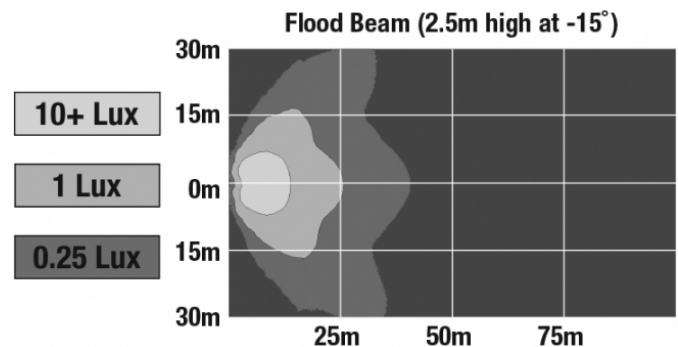

Print date: 2026-04-27

© 2026 J.W. Speaker Corporation • Germantown, WI U.S.A.
www.jwspeaker.com • speaker@jwspeaker.com • 262.251.6660

J.W. SPEAKER
Engineered. Lighting. Solutions.