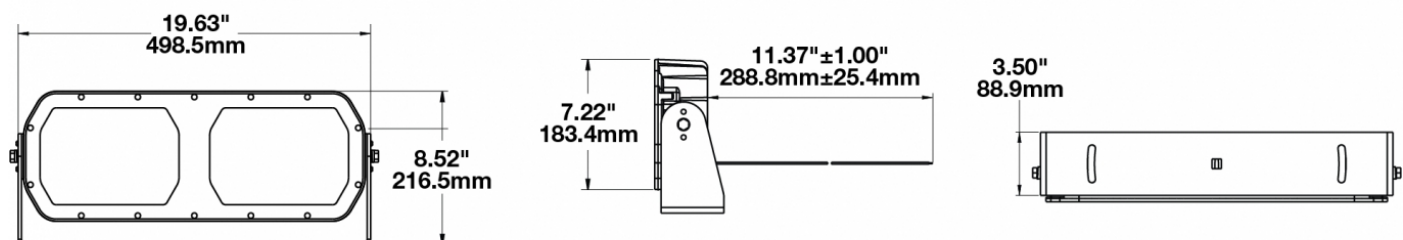

PRODUCT DIMENSIONS

Print date: 2017-11-23

© 2017 J.W. Speaker Corporation • Germantown, WI U.S.A.
www.jwspeaker.com • speaker@jwspeaker.com • 262.251.6660

J.W. SPEAKER
Engineered. Lighting. Solutions.