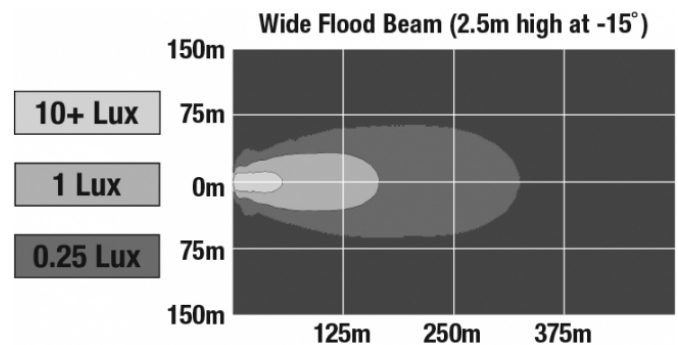

LED Work Light - Model 623

PRODUCT INFORMATION

Description	16-60V LED Work Light with Wide Flood Beam Pattern
Height	216.41 mm / 8.52 in
Width	498.60 mm / 19.63 in
Depth	88.90 mm / 3.5 in
Shape	Rectangular
Outer Lens Material	Glass
Outer Lens Color	Clear
Housing Material	Die-Cast Aluminum
Housing Color	Black
Mounting Type	Universal Pedestal Mount
Minimum Operating Temperature	-40 °C / -40 °F
Maximum Operating Temperature	65 °C / 149 °F
Product Weight	18.00 lbs / 8.16 kgs
Shipping Weight	19.63 lbs / 8.9 kgs
Additional Information	Wire Harness: SJ000W 6m Harness

Buy America Standards
IEC IP67

Eco Friendly
IEC IP69K

PHOTOMETRIC SPECIFICATIONS

Raw Lumen Output	40,000
Effective Lumen Output	20,000
Nominal LED Color Temperature	5700 K
Beam Pattern(s)	Forward Lighting - Flood (Wide)