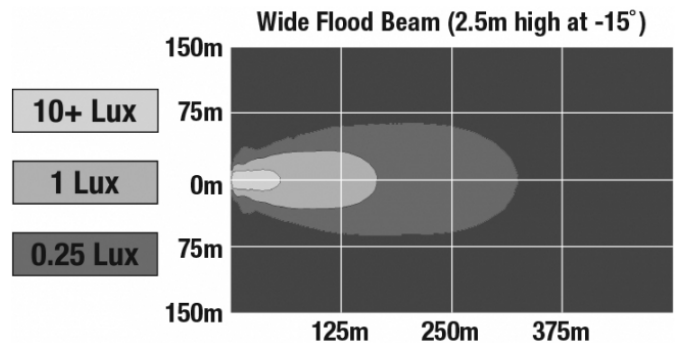

LED Work Light - Model 623

PRODUCT INFORMATION

Description	16-60V LED Work Light with Wide Flood Beam Pattern
Height	216.41 mm / 8.52 in
Width	498.60 mm / 19.63 in
Depth	88.90 mm / 3.5 in
Shape	Rectangular
Outer Lens Material	Glass
Outer Lens Color	Clear
Housing Material	Die-Cast Aluminum
Housing Color	Black
Mounting Type	Universal Pedestal Mount
Minimum Operating Temperature	-40 °C / -40 °F
Maximum Operating Temperature	65 °C / 149 °F
Product Weight	18.00 lbs / 8.16 kgs
Shipping Weight	19.63 lbs / 8.9 kgs
Additional Information	Wire Harness: SJ000W 6m Harness

Buy America Standards
IEC IP67

Eco Friendly
IEC IP69K

PHOTOMETRIC SPECIFICATIONS

Raw Lumen Output	40,000
Effective Lumen Output	20,000
Nominal LED Color Temperature	5700 K
Beam Pattern(s)	Forward Lighting - Flood (Wide)