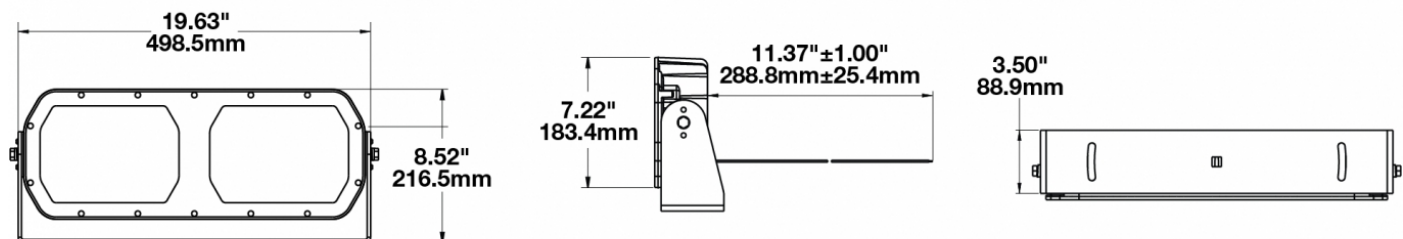

PRODUCT DIMENSIONS

Print date: 2024-02-29

© 2024 J.W. Speaker Corporation • Germantown, WI U.S.A.
www.jwspeaker.com • speaker@jwspeaker.com • 262.251.6660

J.W. SPEAKER
Engineered. Lighting. Solutions.