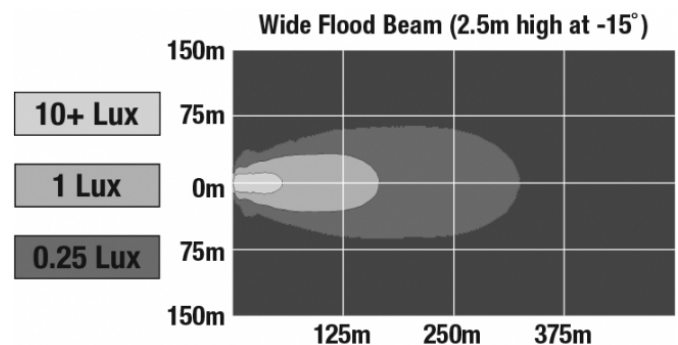

LED Work Light - Model 623

PRODUCT INFORMATION

| | |
|--------------------------------------|--|
| Description | 16-60V LED Work Light with Wide Flood Beam Pattern |
| Height | 216.41 mm / 8.52 in |
| Width | 498.60 mm / 19.63 in |
| Depth | 88.90 mm / 3.5 in |
| Shape | Rectangular |
| Outer Lens Material | Glass |
| Outer Lens Color | Clear |
| Housing Material | Die-Cast Aluminum |
| Housing Color | Black |
| Mounting Type | Universal Pedestal Mount |
| Minimum Operating Temperature | -40 °C / -40 °F |
| Maximum Operating Temperature | 65 °C / 149 °F |
| Product Weight | 18.00 lbs / 8.16 kgs |
| Shipping Weight | 19.63 lbs / 8.9 kgs |
| Additional Information | Wire Harness: SJ000W 6m Harness |

REGULATORY STANDARDS COMPLIANCE

| | |
|-----------------------|--------------|
| Buy America Standards | Eco Friendly |
| IEC IP67 | IEC IP69K |
| UL Recognized | |

PHOTOMETRIC SPECIFICATIONS

| | |
|--------------------------------------|---------------------------------|
| Raw Lumen Output | 40,000 |
| Effective Lumen Output | 20,000 |
| Nominal LED Color Temperature | 5700 K |
| Beam Pattern(s) | Forward Lighting - Flood (Wide) |