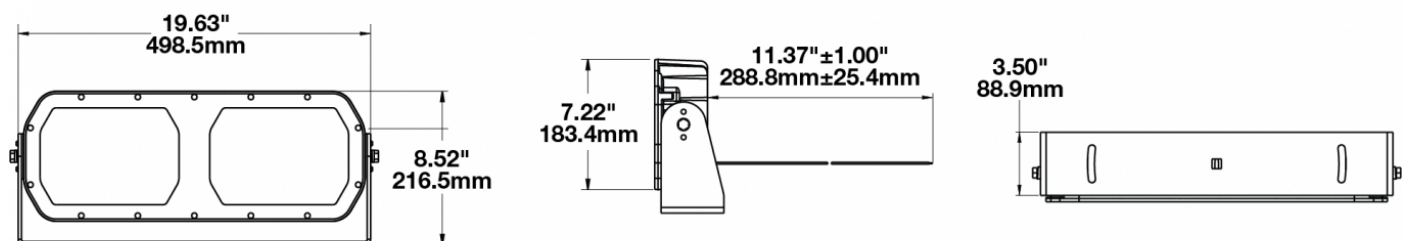

PRODUCT DIMENSIONS

Print date: 2024-11-09

© 2024 J.W. Speaker Corporation • Germantown, WI U.S.A.
www.jwspeaker.com • speaker@jwspeaker.com • 262.251.6660

J.W. SPEAKER
Engineered. Lighting. Solutions.