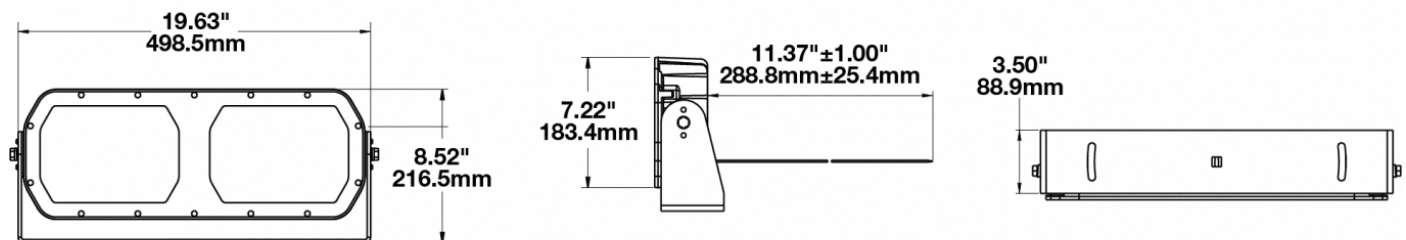

PRODUCT DIMENSIONS

Print date: 2018-07-22

© 2018 J.W. Speaker Corporation • Germantown, WI U.S.A.
www.jwspeaker.com • speaker@jwspeaker.com • 262.251.6660

J.W. SPEAKER
Engineered. Lighting. Solutions.