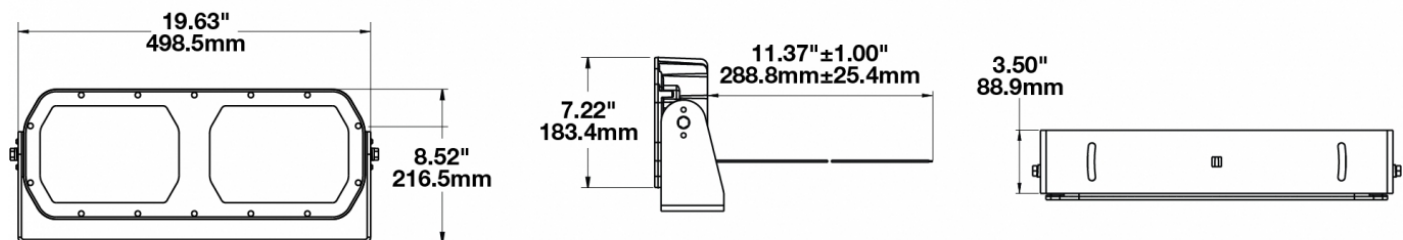

PRODUCT DIMENSIONS

Print date: 2017-11-25

© 2017 J.W. Speaker Corporation • Germantown, WI U.S.A.
www.jwspeaker.com • speaker@jwspeaker.com • 262.251.6660

J.W. SPEAKER
Engineered. Lighting. Solutions.