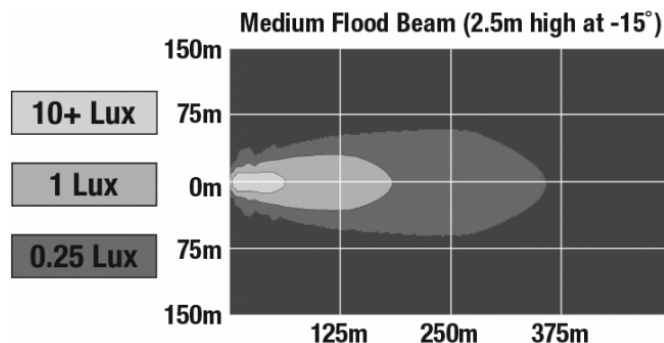

## PHOTOMETRIC SPECIFICATIONS

<b>Raw Lumen Output</b>	40,000
<b>Effective Lumen Output</b>	20,000
<b>Nominal LED Color Temperature</b>	5700 K
<b>Beam Pattern(s)</b>	Forward Lighting - Flood (Medium)