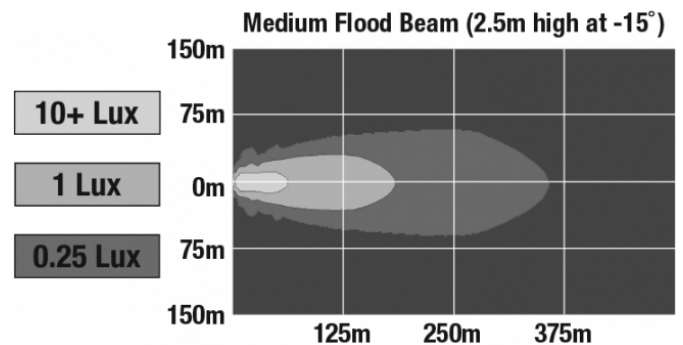

LED Work Light - Model 623

PRODUCT INFORMATION

Description	16-60V LED Work Light with Medium Flood Beam Pattern
Height	216.41 mm / 8.52 in
Width	498.60 mm / 19.63 in
Depth	88.90 mm / 3.5 in
Shape	Rectangular
Outer Lens Material	Glass
Outer Lens Color	Clear
Housing Material	Die-Cast Aluminum
Housing Color	Black
Mounting Type	Universal Pedestal Mount
Minimum Operating Temperature	-40 °C / -40 °F
Maximum Operating Temperature	65 °C / 149 °F
Product Weight	18.00 lbs / 8.16 kgs
Shipping Weight	19.63 lbs / 8.9 kgs
Additional Information	Wire Harness: SJ000W 6m Harness

Buy America Standards
IEC IP67

Eco Friendly
IEC IP69K

PHOTOMETRIC SPECIFICATIONS

Raw Lumen Output	40,000
Effective Lumen Output	20,000
Nominal LED Color Temperature	5700 K
Beam Pattern(s)	Forward Lighting - Flood (Medium)