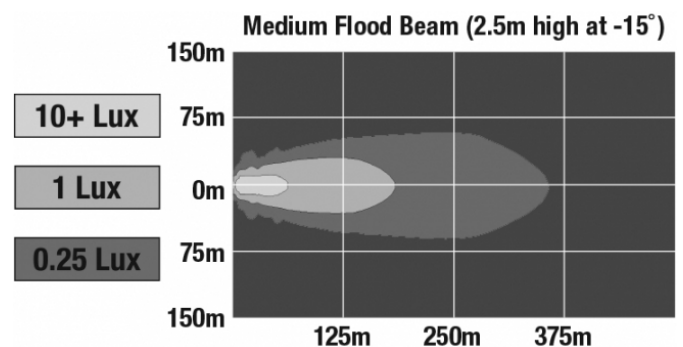

## PRODUCT INFORMATION

<b>Description</b>	16-60V LED Work Light with Medium Flood Beam Pattern
<b>Height</b>	216.41 mm / 8.52 in
<b>Width</b>	498.60 mm / 19.63 in
<b>Depth</b>	88.90 mm / 3.5 in
<b>Shape</b>	Rectangular
<b>Outer Lens Material</b>	Glass
<b>Outer Lens Color</b>	Clear
<b>Housing Material</b>	Die-Cast Aluminum
<b>Housing Color</b>	Black
<b>Mounting Type</b>	Universal Pedestal Mount
<b>Minimum Operating Temperature</b>	-40 °C / -40 °F
<b>Maximum Operating Temperature</b>	65 °C / 149 °F
<b>Product Weight</b>	18.00 lbs / 8.16 kgs
<b>Shipping Weight</b>	19.63 lbs / 8.9 kgs
<b>Additional Information</b>	Wire Harness: SJ000W 6m Harness

## ELECTRICAL SPECIFICATIONS

<b>Input Voltage</b>	24-48V DC
<b>Operating Voltage</b>	16-60V DC
<b>Transient Spike Protection</b>	150V peak @ 1 HZ-100 Pulses
<b>Current Draw</b>	10A @ 24V DC 5A @ 48V DC

## PHOTOMETRIC SPECIFICATIONS

<b>Raw Lumen Output</b>	40,000
<b>Effective Lumen Output</b>	20,000
<b>Nominal LED Color Temperature</b>	5700 K
<b>Beam Pattern(s)</b>	Forward Lighting - Flood (Medium)

Print date: 2018-07-22