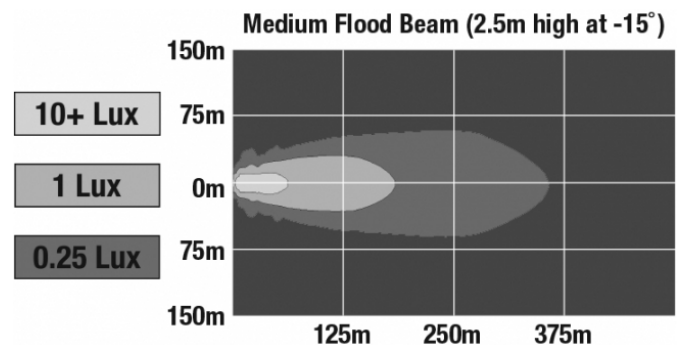

## PHOTOMETRIC SPECIFICATIONS

<b>Raw Lumen Output</b>	40,000
<b>Effective Lumen Output</b>	20,000
<b>Nominal LED Color Temperature</b>	5700 K
<b>Beam Pattern(s)</b>	Forward Lighting - Flood (Medium)

Print date: 2017-11-25