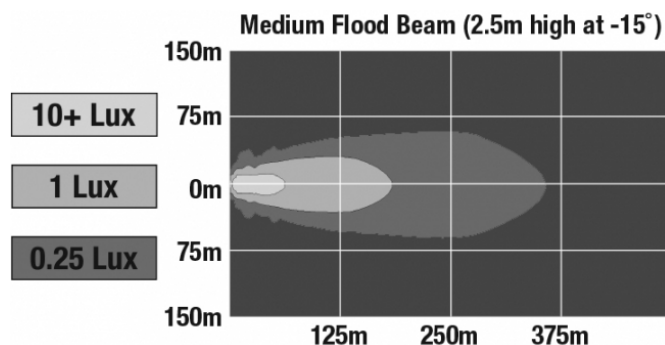

LED Work Light - Model 623

PRODUCT INFORMATION

Description	16-60V LED Work Light with Medium Flood Beam Pattern
Height	216.41 mm / 8.52 in
Width	498.60 mm / 19.63 in
Depth	88.90 mm / 3.5 in
Shape	Rectangular
Outer Lens Material	Glass
Outer Lens Color	Clear
Housing Material	Die-Cast Aluminum
Housing Color	Black
Mounting Type	Universal Pedestal Mount
Minimum Operating Temperature	-40 °C / -40 °F
Maximum Operating Temperature	65 °C / 149 °F
Product Weight	18.00 lbs / 8.16 kgs
Shipping Weight	19.63 lbs / 8.9 kgs
Additional Information	Wire Harness: SJ000W 6m Harness

Buy America Standards
IEC IP67

Eco Friendly
IEC IP69K

PHOTOMETRIC SPECIFICATIONS

Raw Lumen Output	40,000
Effective Lumen Output	20,000
Nominal LED Color Temperature	5700 K
Beam Pattern(s)	Forward Lighting - Flood (Medium)