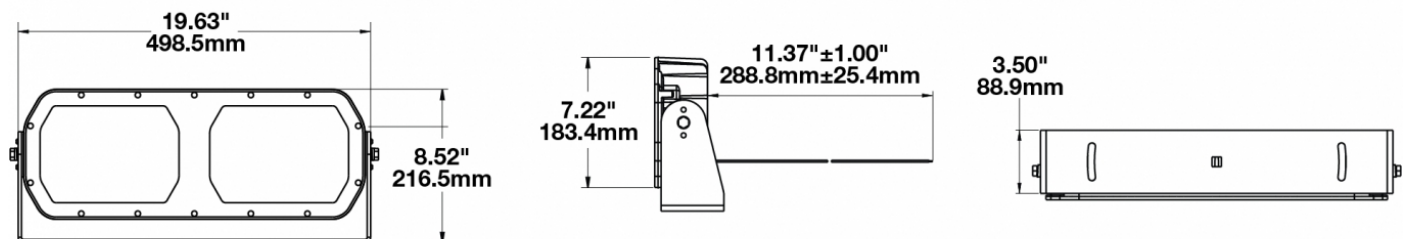

PRODUCT DIMENSIONS

Print date: 2026-04-08

© 2026 J.W. Speaker Corporation • Germantown, WI U.S.A.
www.jwspeaker.com • speaker@jwspeaker.com • 262.251.6660

J.W. SPEAKER
Engineered. Lighting. Solutions.