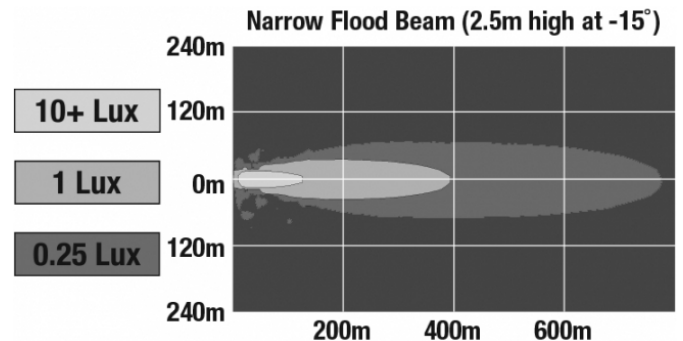

## PHOTOMETRIC SPECIFICATIONS

<b>Raw Lumen Output</b>	40,000
<b>Effective Lumen Output</b>	20,000
<b>Nominal LED Color Temperature</b>	5700 K
<b>Beam Pattern(s)</b>	Forward Lighting - Flood (Narrow)