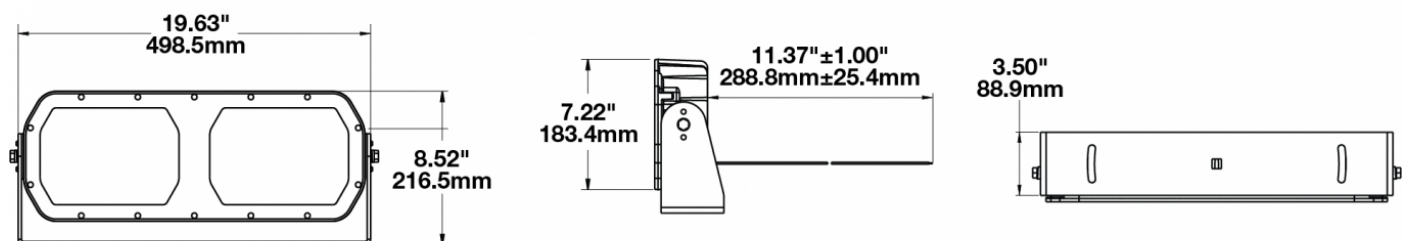

PRODUCT DIMENSIONS

Print date: 2024-11-08

© 2024 J.W. Speaker Corporation • Germantown, WI U.S.A.
www.jwspeaker.com • speaker@jwspeaker.com • 262.251.6660

J.W. SPEAKER
Engineered. Lighting. Solutions.