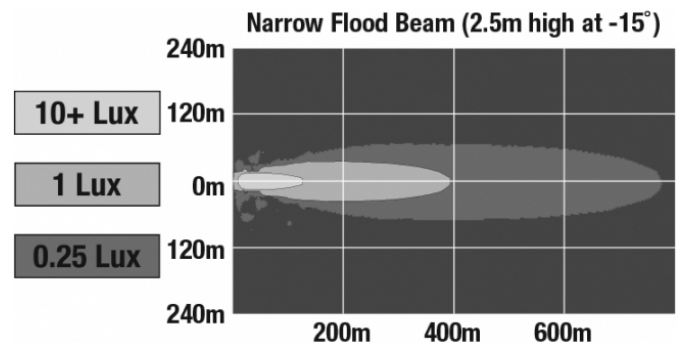

LED Work Light - Model 623

PRODUCT INFORMATION

Description	16-60V LED Work Light with Narrow Flood Beam Pattern
Height	216.41 mm / 8.52 in
Width	498.60 mm / 19.63 in
Depth	88.90 mm / 3.5 in
Shape	Rectangular
Outer Lens Material	Glass
Outer Lens Color	Clear
Housing Material	Die-Cast Aluminum
Housing Color	Black
Mounting Type	Universal Pedestal Mount
Minimum Operating Temperature	-40 °C / -40 °F
Maximum Operating Temperature	65 °C / 149 °F
Product Weight	18.00 lbs / 8.16 kgs
Shipping Weight	19.63 lbs / 8.9 kgs
Additional Information	Wire Harness: SJ000W 6m Harness

Buy America Standards
IEC IP67

Eco Friendly
IEC IP69K

PHOTOMETRIC SPECIFICATIONS

Raw Lumen Output	40,000
Effective Lumen Output	20,000
Nominal LED Color Temperature	5700 K
Beam Pattern(s)	Forward Lighting - Flood (Narrow)