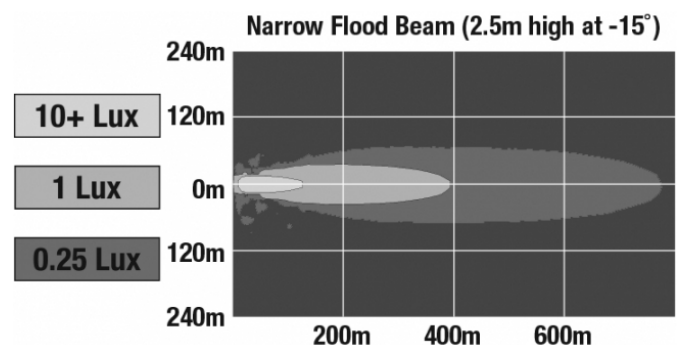

Print date: 2018-10-22

© 2018 J.W. Speaker Corporation • Germantown, WI U.S.A.
www.jwspeaker.com • speaker@jwspeaker.com • 262.251.6660