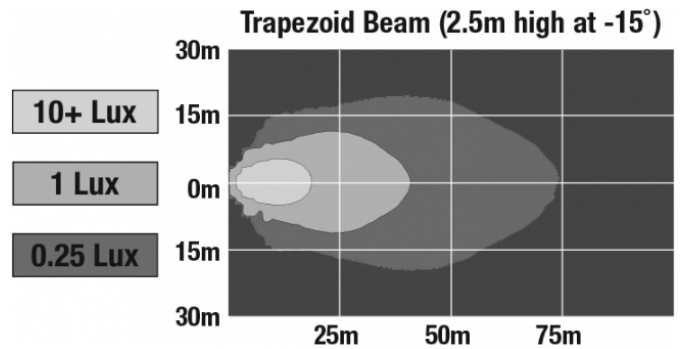

## PRODUCT DIMENSIONS

## PHOTOMETRIC SPECIFICATIONS

<b>Raw Lumen Output</b>	1,050
<b>Effective Lumen Output</b>	770
<b>Nominal LED Color Temperature</b>	5000 K
<b>Beam Pattern(s)</b>	Forward Lighting - Spot