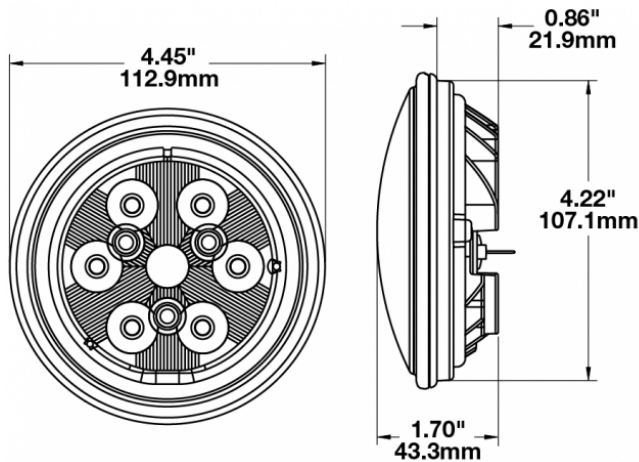

LED Work Light - Model 6040

PRODUCT INFORMATION

Description	12V LED Work Light with Polycarbonate Lens & Spot Beam Pattern
Height	113.03 mm / 4.45 in
Width	113.03 mm / 4.45 in
Depth	43.18 mm / 1.7 in
Shape	Round
Outer Lens Material	Polycarbonate
Outer Lens Color	Clear
Housing Material	Die-Cast Aluminum
Housing Color	Black
Retrofits	PAR36 Worklights
Minimum Operating Temperature	-40 °C / -40 °F
Maximum Operating Temperature	65 °C / 149 °F
Connector or Wiring	Blade Terminals (Ring Terminal Adaptors Provided)
Mating Connector	0.25" Blade, #6 Ring Terminal, #8 Ring Terminal
Product Weight	0.61 lbs / 0.28 kgs
Shipping Weight	6.47 lbs / 2.93 kgs

PRODUCT DIMENSIONS

ELECTRICAL SPECIFICATIONS

Input Voltage	12V DC
Operating Voltage	10-15V DC
Transient Spike Protection	150V Peak @ 1 HZ-100 Pulses
Red Wire	Positive
Black Wire	Negative
Current Draw	2.00 MaxA @ 12V DC