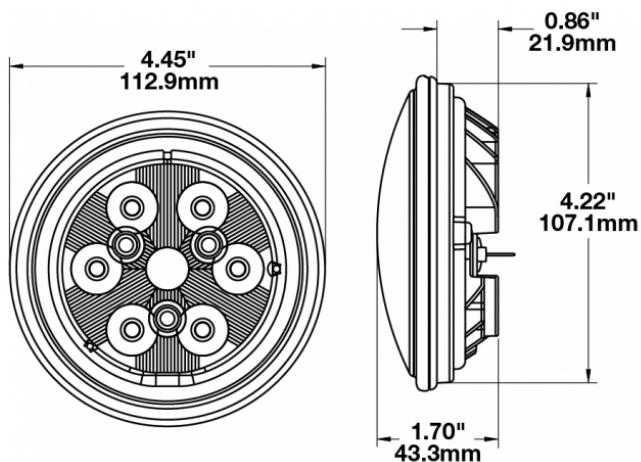

PRODUCT DIMENSIONS

Print date: 2017-09-24

© 2017 J.W. Speaker Corporation • Germantown, WI U.S.A.
www.jwspeaker.com • speaker@jwspeaker.com • 262.251.6660