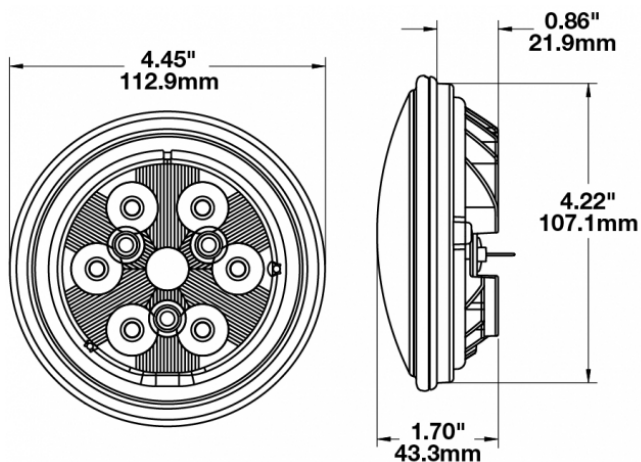

PRODUCT DIMENSIONS

Print date: 2018-02-25

© 2018 J.W. Speaker Corporation • Germantown, WI U.S.A.
www.jwspeaker.com • speaker@jwspeaker.com • 262.251.6660

J.W. SPEAKER®
Engineered. Lighting. Solutions.