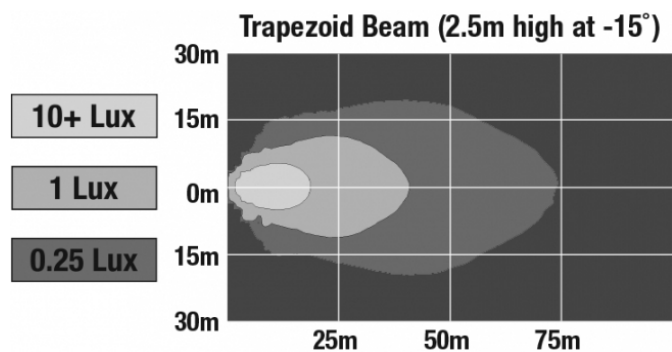

Buy America Standards
IEC IP66

Eco Friendly

PHOTOMETRIC SPECIFICATIONS

Raw Lumen Output	1,050
Effective Lumen Output	770
Nominal LED Color Temperature	5000 K
Beam Pattern(s)	Forward Lighting - Spot

Print date: 2017-09-24