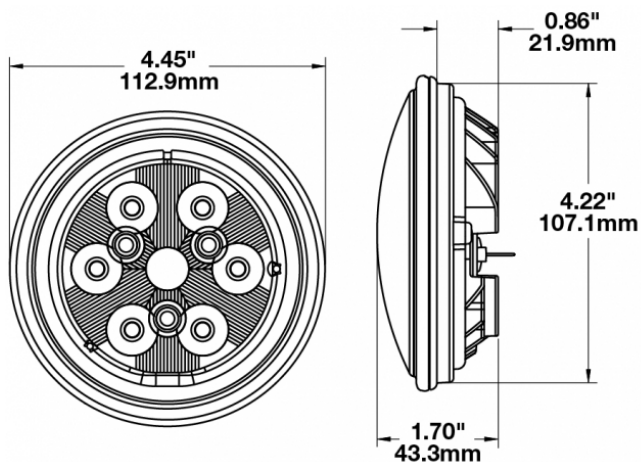

PRODUCT DIMENSIONS

Print date: 2017-11-23

© 2017 J.W. Speaker Corporation • Germantown, WI U.S.A.
www.jwspeaker.com • speaker@jwspeaker.com • 262.251.6660