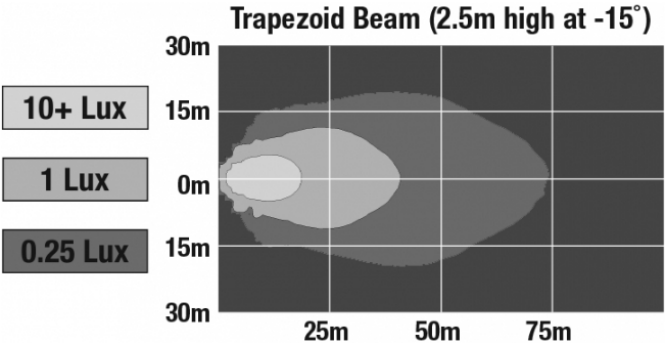

J.W. SPEAKER
Engineered. Lighting. Solutions.

LED Work Light - Model 6040

PHOTOMETRIC SPECIFICATIONS

Raw Lumen Output 1,050
Effective Lumen Output 770
Nominal LED Color Temperature 5000 K
Beam Pattern(s) Forward Lighting - Spot