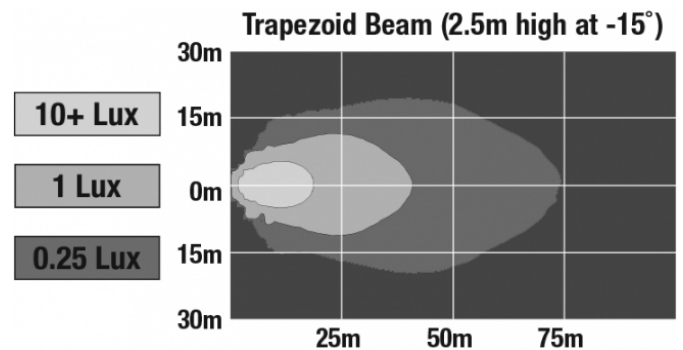

LED Work Light - Model 6040

PRODUCT INFORMATION

Description	12V LED Work Light with Polycarbonate Lens & Spot Beam Pattern
Height	113.03 mm / 4.45 in
Width	113.03 mm / 4.45 in
Depth	43.18 mm / 1.7 in
Shape	Round
Outer Lens Material	Polycarbonate
Outer Lens Color	Clear
Housing Material	Die-Cast Aluminum
Housing Color	Black
Retrofits	PAR36 Worklights
Minimum Operating Temperature	-40 °C / -40 °F
Maximum Operating Temperature	65 °C / 149 °F
Connector or Wiring	Blade Terminals (Ring Terminal Adaptors Provided)
Mating Connector	0.25" Blade, #6 Ring Terminal, #8 Ring Terminal
Product Weight	0.69 lbs / 0.31 kgs

Buy America Standards
IEC IP66

Eco Friendly

PHOTOMETRIC SPECIFICATIONS

Raw Lumen Output	1,050
Effective Lumen Output	770
Nominal LED Color Temperature	5000 K
Beam Pattern(s)	Forward Lighting - Spot

Print date: 2017-11-23