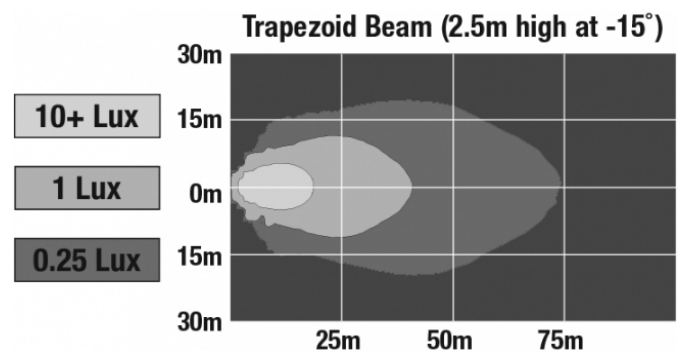

## PHOTOMETRIC SPECIFICATIONS

<b>Raw Lumen Output</b>	1,050
<b>Effective Lumen Output</b>	770
<b>Nominal LED Color Temperature</b>	5000 K
<b>Beam Pattern(s)</b>	Forward Lighting - Spot

Print date: 2018-02-25