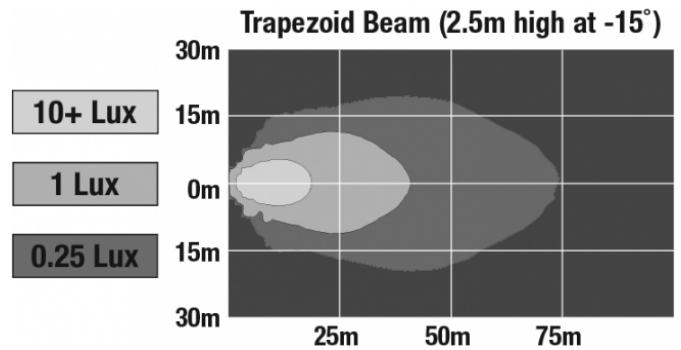

PHOTOMETRIC SPECIFICATIONS

Raw Lumen Output	1,050
Effective Lumen Output	770
Nominal LED Color Temperature	5000 K
Beam Pattern(s)	Forward Lighting - Spot

APPLICATIONS

PRODUCT WARNINGS

For California residents: