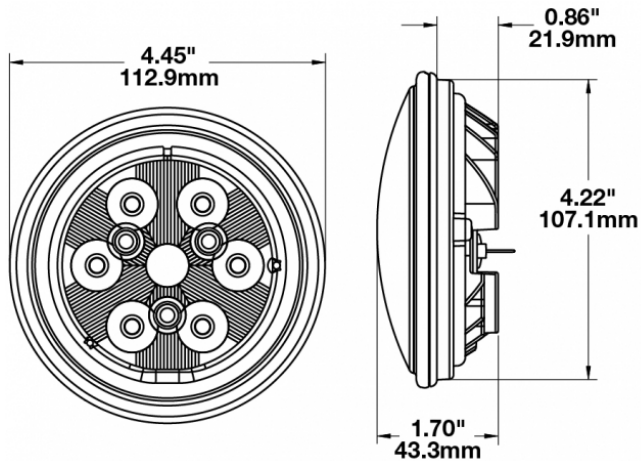

LED Work Lights - Model 6040

PRODUCT DIMENSIONS

ELECTRICAL SPECIFICATIONS

Input Voltage	12V DC
Operating Voltage	10-15V DC
Transient Spike Protection	150V Peak @ 1 HZ-100 Pulses
Red Wire	Positive
Black Wire	Negative
Current Draw	2.00 MaxA @ 12V DC

REGULATORY STANDARDS COMPLIANCE

Buy America Standards
IEC IP66

Eco Friendly

Print date: 2024-11-10

© 2024 J.W. Speaker Corporation • Germantown, WI U.S.A.
www.jwspeaker.com • speaker@jwspeaker.com • 262.251.6660