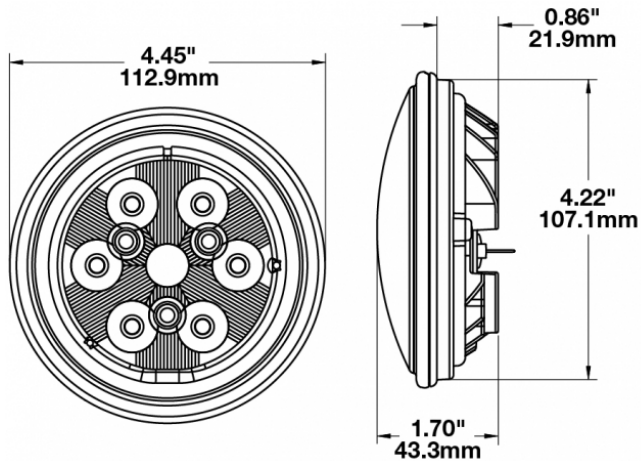

## PRODUCT INFORMATION

---

<b>Description</b>	12V LED Work Light with Polycarbonate Lens & Spot Beam Pattern
<b>Height</b>	113.03 mm / 4.45 in
<b>Width</b>	113.03 mm / 4.45 in
<b>Depth</b>	43.18 mm / 1.7 in
<b>Shape</b>	Round
<b>Outer Lens Material</b>	Polycarbonate
<b>Outer Lens Color</b>	Clear
<b>Housing Material</b>	Die-Cast Aluminum
<b>Housing Color</b>	Black
<b>Retrofits</b>	PAR36 Worklights
<b>Minimum Operating Temperature</b>	-40 °C / -40 °F
<b>Maximum Operating Temperature</b>	65 °C / 149 °F
<b>Connector or Wiring</b>	Blade Terminals (Ring Terminal Adaptors Provided)
<b>Mating Connector</b>	0.25" Blade, #6 Ring Terminal, #8 Ring Terminal
<b>Product Weight</b>	0.61 lbs / 0.28 kgs
<b>Shipping Weight</b>	6.47 lbs / 2.93 kgs

## PRODUCT DIMENSIONS