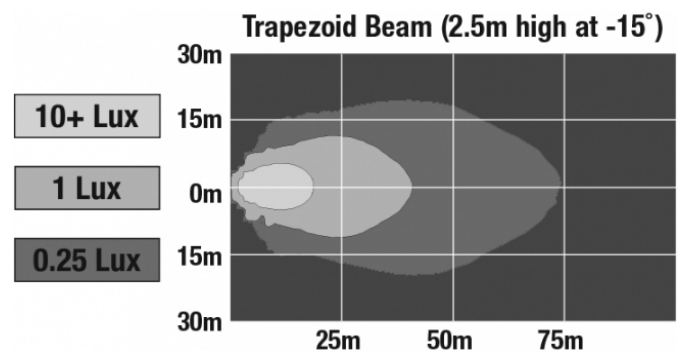

Print date: 2018-02-25

© 2018 J.W. Speaker Corporation • Germantown, WI U.S.A.
www.jwspeaker.com • speaker@jwspeaker.com • 262.251.6660

J.W. SPEAKER
Engineered. Lighting. Solutions.