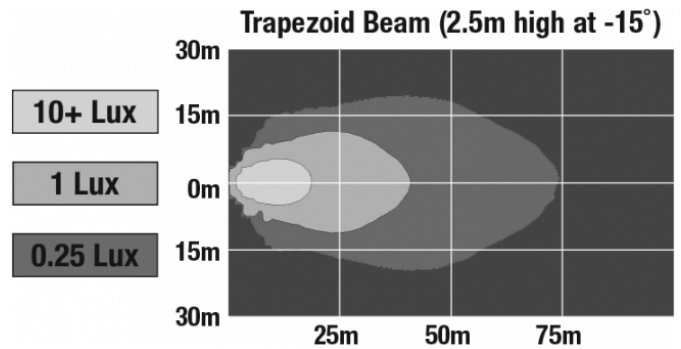

J.W. SPEAKER
Engineered. Lighting. Solutions.

LED Work Light - Model 6040

PHOTOMETRIC SPECIFICATIONS

Raw Lumen Output	1,050
Effective Lumen Output	770
Nominal LED Color Temperature	5000 K
Beam Pattern(s)	Forward Lighting - Spot