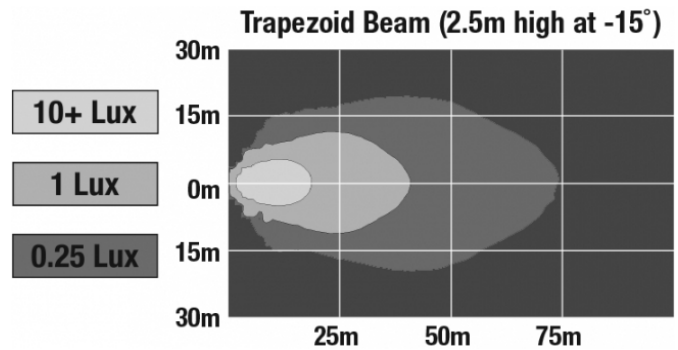

J.W. SPEAKER
Engineered. Lighting. Solutions.

LED Work Lights - Model 6040

PHOTOMETRIC SPECIFICATIONS

Raw Lumen Output	1,050
Effective Lumen Output	770
Nominal LED Color Temperature	5000 K
Beam Pattern(s)	Forward Lighting - Spot