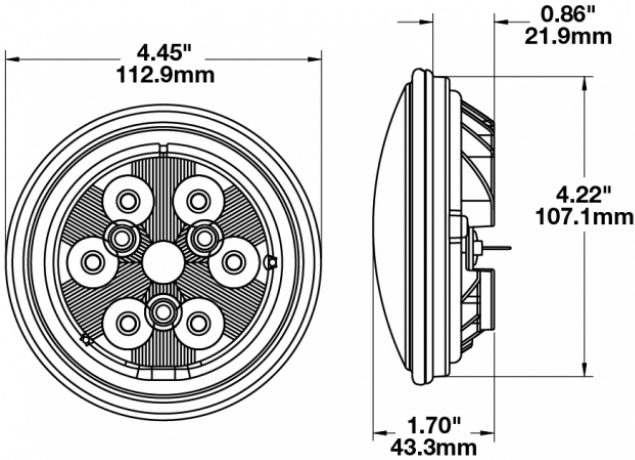

## PRODUCT INFORMATION

<b>Description</b>	12V LED Work Light with Polycarbonate Lens & Spot Beam Pattern
<b>Height</b>	113.03 mm / 4.45 in
<b>Width</b>	113.03 mm / 4.45 in
<b>Depth</b>	43.18 mm / 1.7 in
<b>Shape</b>	Round
<b>Outer Lens Material</b>	Polycarbonate
<b>Outer Lens Color</b>	Clear
<b>Housing Material</b>	Die-Cast Aluminum
<b>Housing Color</b>	Black
<b>Retrofits</b>	PAR36 Worklights
<b>Minimum Operating Temperature</b>	-40 °C / -40 °F
<b>Maximum Operating Temperature</b>	65 °C / 149 °F
<b>Connector or Wiring</b>	Blade Terminals (Ring Terminal Adaptors Provided)
<b>Mating Connector</b>	0.25" Blade, #6 Ring Terminal, #8 Ring Terminal
<b>Product Weight</b>	0.61 lbs / 0.28 kgs
<b>Shipping Weight</b>	6.47 lbs / 2.93 kgs

## PRODUCT DIMENSIONS