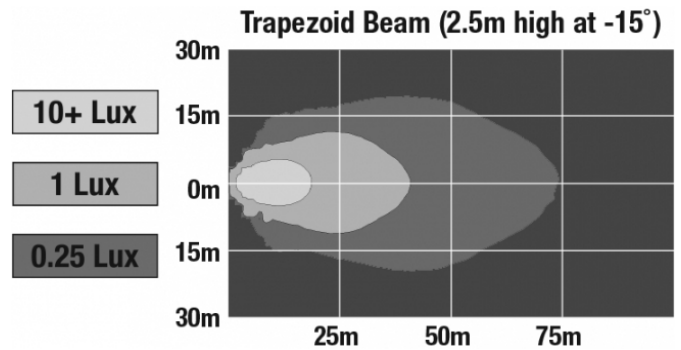

## PRODUCT DIMENSIONS

## PHOTOMETRIC SPECIFICATIONS

Raw Lumen Output	1,050
Effective Lumen Output	770
Nominal LED Color Temperature	5000 K
Beam Pattern(s)	Forward Lighting - Spot