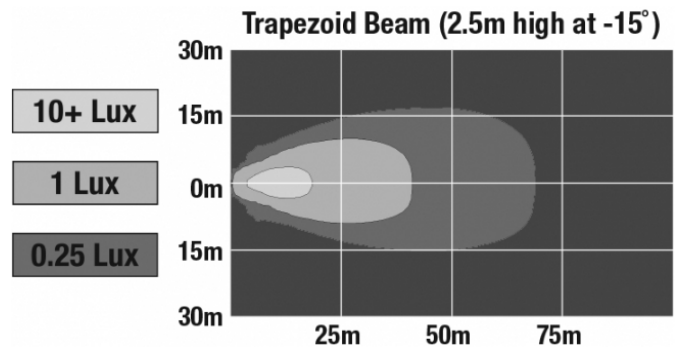

J.W. SPEAKER
Engineered. Lighting. Solutions.

LED Work Lights - Model 6040

PHOTOMETRIC SPECIFICATIONS

Raw Lumen Output	1,050
Effective Lumen Output	770
Nominal LED Color Temperature	5000 K
Beam Pattern(s)	Forward Lighting - Trapezoid