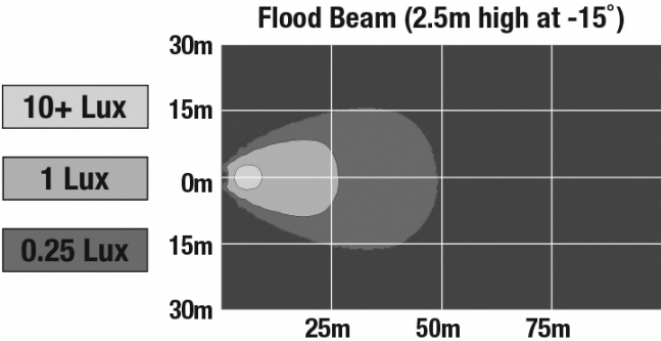

J.W. SPEAKER
Engineered. Lighting. Solutions.

LED Work Light - Model 6040

PHOTOMETRIC SPECIFICATIONS

Raw Lumen Output 1,050
Effective Lumen Output 770
Nominal LED Color Temperature 5000 K
Beam Pattern(s) Forward Lighting - Flood (Standard)