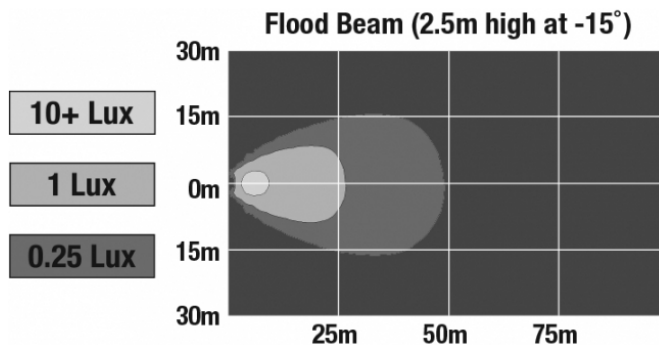

LED Work Light - Model 6040

PRODUCT INFORMATION

Description	12V LED Work Light with Polycarbonate Lens & Flood Beam Pattern
Height	113.03 mm / 4.45 in
Width	113.03 mm / 4.45 in
Depth	43.18 mm / 1.7 in
Shape	Round
Outer Lens Material	Polycarbonate
Outer Lens Color	Clear
Housing Material	Die-Cast Aluminum
Housing Color	Black
Retrofits	PAR36 Worklights
Minimum Operating Temperature	-40 °C / -40 °F
Maximum Operating Temperature	65 °C / 149 °F
Connector or Wiring	Blade Terminals (Ring Terminal Adaptors Provided)
Mating Connector	0.25" Blade, #6 Ring Terminal, #8 Ring Terminal
Product Weight	0.69 lbs / 0.31 kgs
Shipping Weight	1.84 lbs / 0.83 kgs

J.W. SPEAKER
Engineered. Lighting. Solutions.

LED Work Light - Model 6040

PHOTOMETRIC SPECIFICATIONS

Raw Lumen Output	1,050
Effective Lumen Output	770
Nominal LED Color Temperature	5000 K
Beam Pattern(s)	Forward Lighting - Flood (Standard)