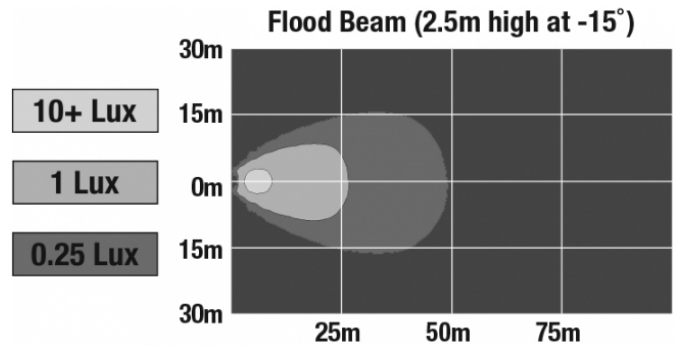

J.W. SPEAKER
Engineered. Lighting. Solutions.

LED Work Light - Model 6040

PHOTOMETRIC SPECIFICATIONS

Raw Lumen Output	1,050
Effective Lumen Output	770
Nominal LED Color Temperature	5000 K
Beam Pattern(s)	Forward Lighting - Flood (Standard)