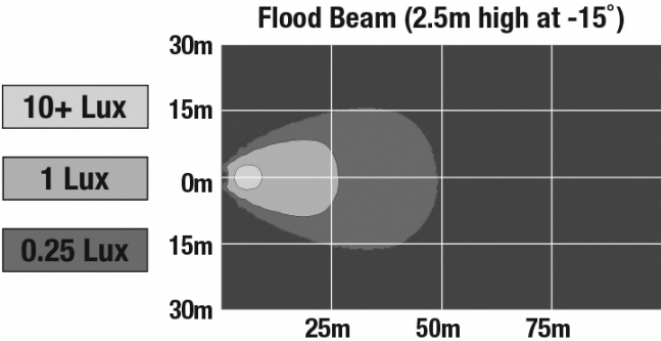

LED Work Light - Model 6040

PRODUCT INFORMATION

Description	12-48V LED Work Light with Glass Lens & Flood Beam Pattern
Height	113.03 mm / 4.45 in
Width	113.03 mm / 4.45 in
Depth	43.18 mm / 1.7 in
Shape	Round
Outer Lens Material	Glass
Outer Lens Color	Clear
Housing Material	Die-Cast Aluminum
Housing Color	Black
Retrofits	PAR36 Worklights
Minimum Operating Temperature	-40 °C / -40 °F
Maximum Operating Temperature	65 °C / 149 °F
Connector or Wiring	Blade Terminals (Ring Terminal Adaptors Provided)
Mating Connector	0.25" Blade, #6 Ring Terminal, #8 Ring Terminal
Product Weight	0.69 lbs / 0.31 kgs
Shipping Weight	1.84 lbs / 0.83 kgs

J.W. SPEAKER
Engineered. Lighting. Solutions.

LED Work Light - Model 6040

PHOTOMETRIC SPECIFICATIONS

Raw Lumen Output 1,500
Effective Lumen Output 1,070
Nominal LED Color Temperature 5000 K
Beam Pattern(s) Forward Lighting - Flood (Standard)