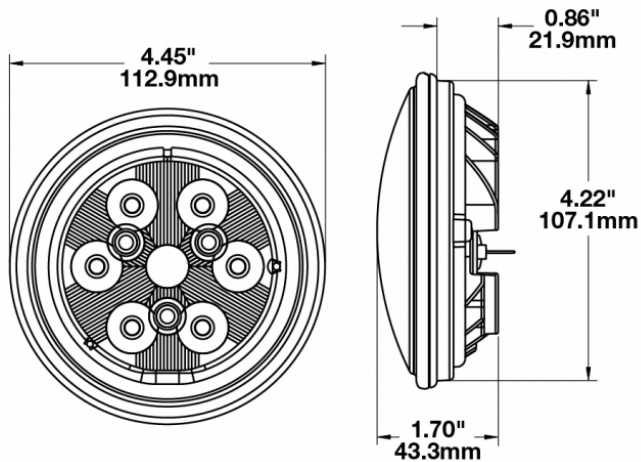

LED Work Light - Model 6040

PRODUCT INFORMATION

Description	12-48V LED Work Light with Glass Lens & Flood Beam Pattern
Height	113.03 mm / 4.45 in
Width	113.03 mm / 4.45 in
Depth	43.18 mm / 1.7 in
Shape	Round
Outer Lens Material	Glass
Outer Lens Color	Clear
Housing Material	Die-Cast Aluminum
Housing Color	Black
Retrofits	PAR36 Worklights
Minimum Operating Temperature	-40 °C / -40 °F
Maximum Operating Temperature	65 °C / 149 °F
Connector or Wiring	Blade Terminals (Ring Terminal Adaptors Provided)
Mating Connector	0.25" Blade, #6 Ring Terminal, #8 Ring Terminal
Product Weight	0.69 lbs / 0.31 kgs
Shipping Weight	1.84 lbs / 0.83 kgs

PRODUCT DIMENSIONS

ELECTRICAL SPECIFICATIONS

Input Voltage	12-48V DC
Operating Voltage	10-60V DC
Transient Spike Protection	150V Peak @ 1 HZ-100 Pulses
Red Wire	Positive
Black Wire	Negative
Current Draw	1.04A @ 12V DC 0.5A @ 24V DC 0.33A @ 36V DC 0.26A @ 48V DC