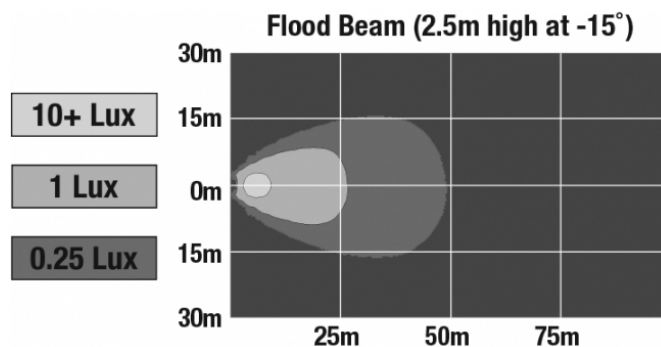

LED Work Light - Model 6040

PRODUCT INFORMATION

Description	12-48V LED Work Light with Glass Lens & Flood Beam Pattern
Height	113.03 mm / 4.45 in
Width	113.03 mm / 4.45 in
Depth	43.18 mm / 1.7 in
Shape	Round
Outer Lens Material	Glass
Outer Lens Color	Clear
Housing Material	Die-Cast Aluminum
Housing Color	Black
Retrofits	PAR36 Worklights
Minimum Operating Temperature	-40 °C / -40 °F
Maximum Operating Temperature	65 °C / 149 °F
Connector or Wiring	Blade Terminals (Ring Terminal Adaptors Provided)
Mating Connector	0.25" Blade, #6 Ring Terminal, #8 Ring Terminal
Product Weight	0.69 lbs / 0.31 kgs
Shipping Weight	1.84 lbs / 0.83 kgs

J.W. SPEAKER
Engineered. Lighting. Solutions.

LED Work Light - Model 6040

PHOTOMETRIC SPECIFICATIONS

Raw Lumen Output	1,500
Effective Lumen Output	1,070
Nominal LED Color Temperature	5000 K
Beam Pattern(s)	Forward Lighting - Flood (Standard)