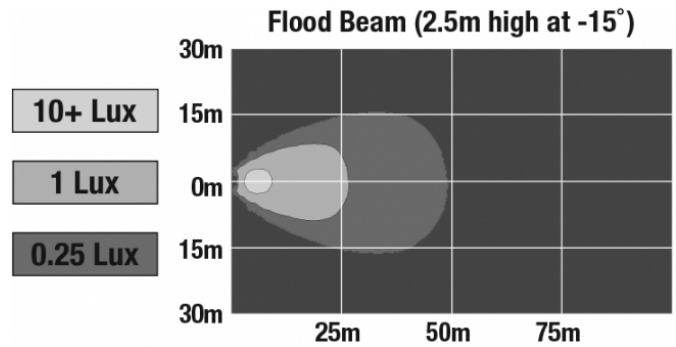

J.W. SPEAKER
Engineered. Lighting. Solutions.

LED Work Light - Model 6040

PHOTOMETRIC SPECIFICATIONS

Raw Lumen Output 1,500
Effective Lumen Output 1,070
Nominal LED Color Temperature 5000 K
Beam Pattern(s) Forward Lighting - Flood (Standard)