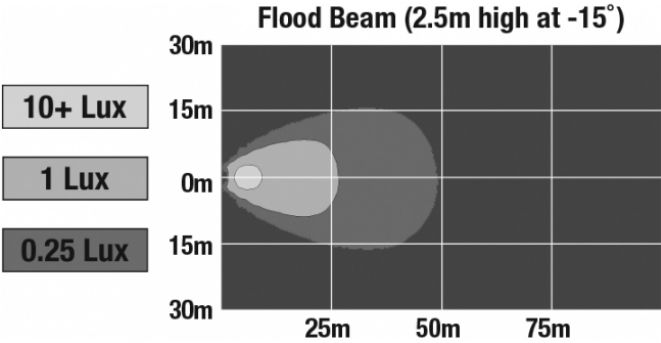

LED Work Light - Model 6040

PRODUCT INFORMATION

Description	12-48V LED Work Light with Glass Lens & Flood Beam Pattern
Height	113.03 mm / 4.45 in
Width	113.03 mm / 4.45 in
Depth	43.18 mm / 1.7 in
Shape	Round
Outer Lens Material	Glass
Outer Lens Color	Clear
Housing Material	Die-Cast Aluminum
Housing Color	Black
Retrofits	PAR36 Worklights
Minimum Operating Temperature	-40 °C / -40 °F
Maximum Operating Temperature	65 °C / 149 °F
Connector or Wiring	Blade Terminals (Ring Terminal Adaptors Provided)
Mating Connector	0.25" Blade, #6 Ring Terminal, #8 Ring Terminal
Product Weight	0.69 lbs / 0.31 kgs
Shipping Weight	1.84 lbs / 0.83 kgs

J.W. SPEAKER
Engineered. Lighting. Solutions.

LED Work Light - Model 6040

PHOTOMETRIC SPECIFICATIONS

Raw Lumen Output 1,500
Effective Lumen Output 1,070
Nominal LED Color Temperature 5000 K
Beam Pattern(s) Forward Lighting - Flood (Standard)