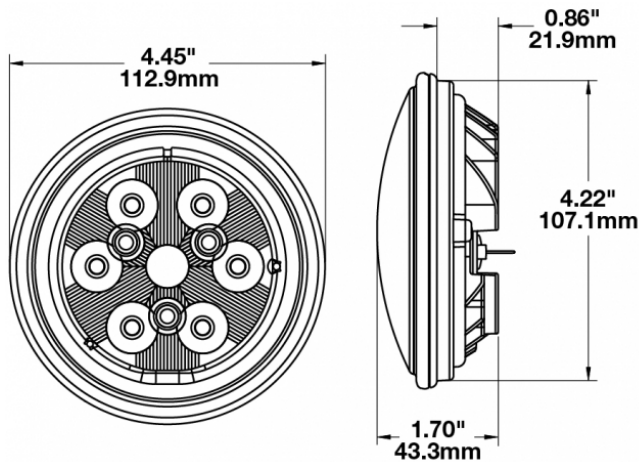

LED Work Light - Model 6040

PRODUCT INFORMATION

Description	12-48V LED Work Light with Glass Lens & Flood Beam Pattern
Height	113.03 mm / 4.45 in
Width	113.03 mm / 4.45 in
Depth	43.18 mm / 1.7 in
Shape	Round
Outer Lens Material	Glass
Outer Lens Color	Clear
Housing Material	Die-Cast Aluminum
Housing Color	Black
Retrofits	PAR36 Worklights
Minimum Operating Temperature	-40 °C / -40 °F
Maximum Operating Temperature	65 °C / 149 °F
Connector or Wiring	Blade Terminals (Ring Terminal Adaptors Provided)
Mating Connector	0.25" Blade, #6 Ring Terminal, #8 Ring Terminal
Product Weight	0.69 lbs / 0.31 kgs
Shipping Weight	1.84 lbs / 0.83 kgs

PRODUCT DIMENSIONS

ELECTRICAL SPECIFICATIONS

Input Voltage	12-48V DC
Operating Voltage	10-60V DC
Transient Spike Protection	150V Peak @ 1 HZ-100 Pulses
Red Wire	Positive
Black Wire	Negative
Current Draw	1.04A @ 12V DC 0.5A @ 24V DC 0.33A @ 36V DC 0.26A @ 48V DC