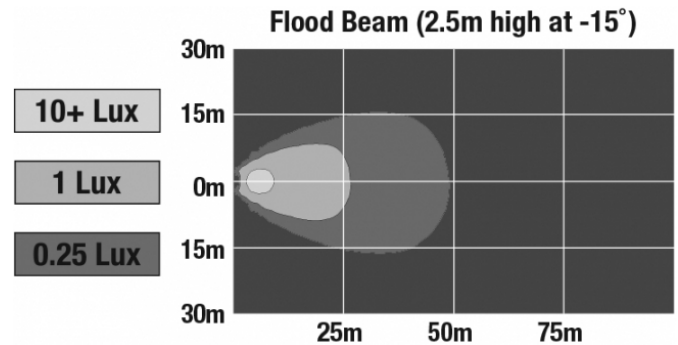

J.W. SPEAKER
Engineered. Lighting. Solutions.

LED Work Lights - Model 6040

PHOTOMETRIC SPECIFICATIONS

Raw Lumen Output	1,500
Effective Lumen Output	1,070
Nominal LED Color Temperature	5000 K
Beam Pattern(s)	Forward Lighting - Flood (Standard)