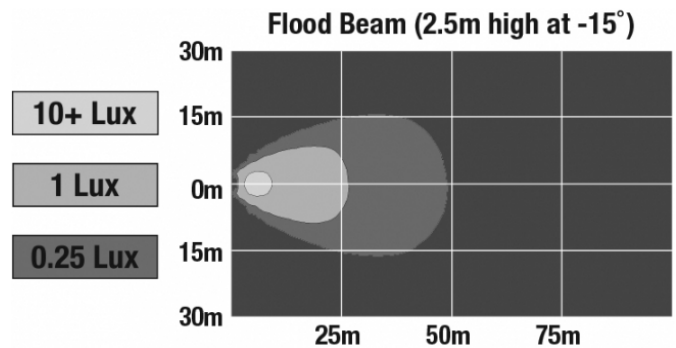

J.W. SPEAKER
Engineered. Lighting. Solutions.

LED Work Lights - Model 6040

PHOTOMETRIC SPECIFICATIONS

Raw Lumen Output	1,500
Effective Lumen Output	1,070
Nominal LED Color Temperature	5000 K
Beam Pattern(s)	Forward Lighting - Flood (Standard)