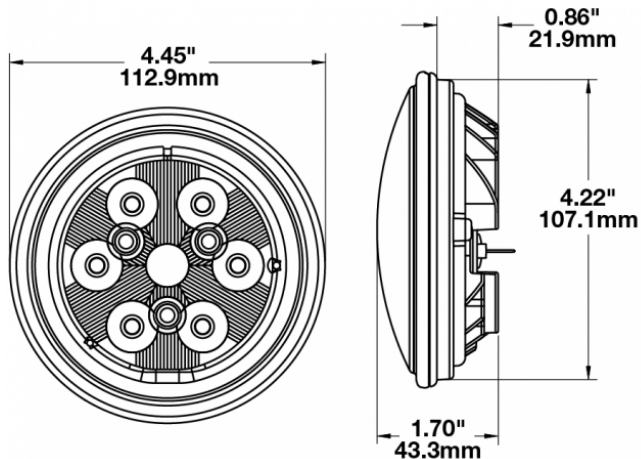

LED Work Lights - Model 6040

PRODUCT INFORMATION

Description	12-48V LED Work Light with Glass Lens & Flood Beam Pattern
Height	113.03 mm / 4.45 in
Width	113.03 mm / 4.45 in
Depth	43.18 mm / 1.7 in
Shape	Round
Outer Lens Material	Glass
Outer Lens Color	Clear
Housing Material	Die-Cast Aluminum
Housing Color	Black
Retrofits	PAR36 Worklights
Minimum Operating Temperature	-40 °C / -40 °F
Maximum Operating Temperature	65 °C / 149 °F
Connector or Wiring	Blade Terminals (Ring Terminal Adaptors Provided)
Mating Connector	0.25" Blade, #6 Ring Terminal, #8 Ring Terminal
Product Weight	0.69 lbs / 0.31 kgs
Shipping Weight	1.84 lbs / 0.83 kgs

PRODUCT DIMENSIONS

ELECTRICAL SPECIFICATIONS

Input Voltage	12-48V DC
Operating Voltage	10-60V DC
Transient Spike Protection	150V Peak @ 1 HZ-100 Pulses
Red Wire	Positive
Black Wire	Negative
Current Draw	1.04A @ 12V DC 0.5A @ 24V DC 0.33A @ 36V DC 0.26A @ 48V DC