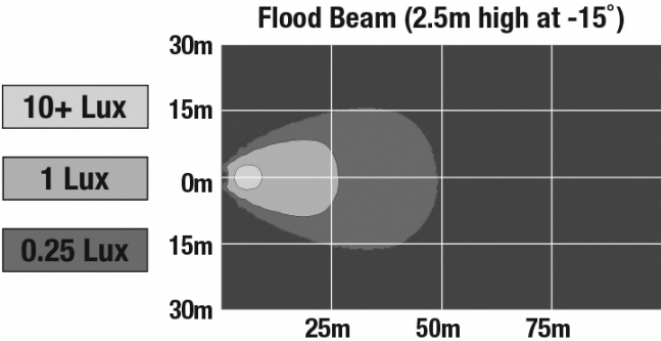

LED Work Light - Model 6040

PRODUCT INFORMATION

Description	12-48V LED Work Light with Glass Lens & Flood Beam Pattern
Height	113.03 mm / 4.45 in
Width	113.03 mm / 4.45 in
Depth	43.18 mm / 1.7 in
Shape	Round
Outer Lens Material	Glass
Outer Lens Color	Clear
Housing Material	Die-Cast Aluminum
Housing Color	Black
Retrofits	PAR36 Worklights
Minimum Operating Temperature	-40 °C / -40 °F
Maximum Operating Temperature	65 °C / 149 °F
Connector or Wiring	Blade Terminals (Ring Terminal Adaptors Provided)
Mating Connector	0.25" Blade, #6 Ring Terminal, #8 Ring Terminal
Product Weight	0.69 lbs / 0.31 kgs
Shipping Weight	1.84 lbs / 0.83 kgs

J.W. SPEAKER 
Engineered. Lighting. Solutions.

LED Work Light - Model 6040

PHOTOMETRIC SPECIFICATIONS

Raw Lumen Output 1,500
Effective Lumen Output 1,070
Nominal LED Color Temperature 5000 K
Beam Pattern(s) Forward Lighting - Flood (Standard)