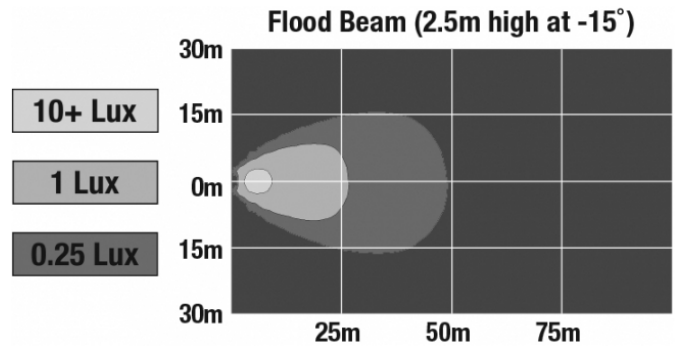

J.W. SPEAKER
Engineered. Lighting. Solutions.

LED Work Light - Model 6040

PHOTOMETRIC SPECIFICATIONS

| | |
|--------------------------------------|-------------------------------------|
| Raw Lumen Output | 1,500 |
| Effective Lumen Output | 1,070 |
| Nominal LED Color Temperature | 5000 K |
| Beam Pattern(s) | Forward Lighting - Flood (Standard) |