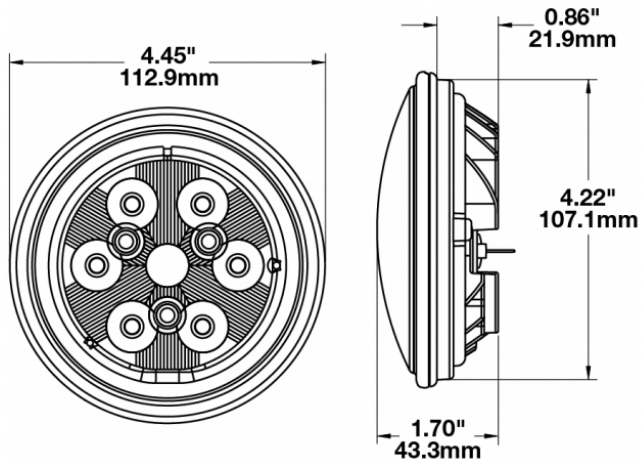

## PRODUCT INFORMATION

---

<b>Description</b>	12-48V LED Work Light with Glass Lens & Trapezoid Beam Pattern
<b>Height</b>	113.03 mm / 4.45 in
<b>Width</b>	113.03 mm / 4.45 in
<b>Depth</b>	43.18 mm / 1.7 in
<b>Shape</b>	Round
<b>Outer Lens Material</b>	Glass
<b>Outer Lens Color</b>	Clear
<b>Housing Material</b>	Die-Cast Aluminum
<b>Housing Color</b>	Black
<b>Retrofits</b>	PAR36 Worklights
<b>Minimum Operating Temperature</b>	-40 °C / -40 °F
<b>Maximum Operating Temperature</b>	65 °C / 149 °F
<b>Connector or Wiring</b>	Blade Terminals (Ring Terminal Adaptors Provided)
<b>Mating Connector</b>	0.25" Blade, #6 Ring Terminal, #8 Ring Terminal
<b>Product Weight</b>	0.69 lbs / 0.31 kgs
<b>Shipping Weight</b>	1.84 lbs / 0.83 kgs

## PRODUCT DIMENSIONS