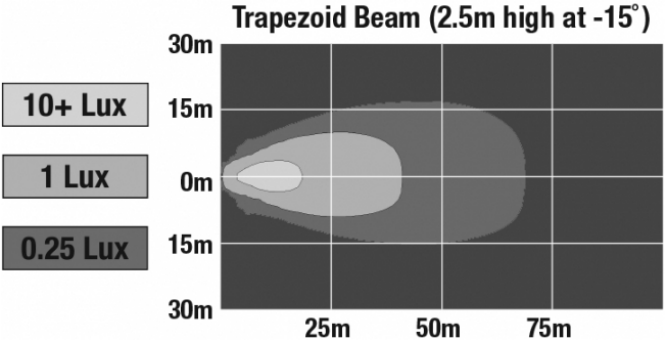

J.W. SPEAKER
Engineered. Lighting. Solutions.

LED Work Lights - Model 6040

PHOTOMETRIC SPECIFICATIONS

Raw Lumen Output 1,500
Effective Lumen Output 1,070
Nominal LED Color Temperature 5000 K
Beam Pattern(s) Forward Lighting - Trapezoid