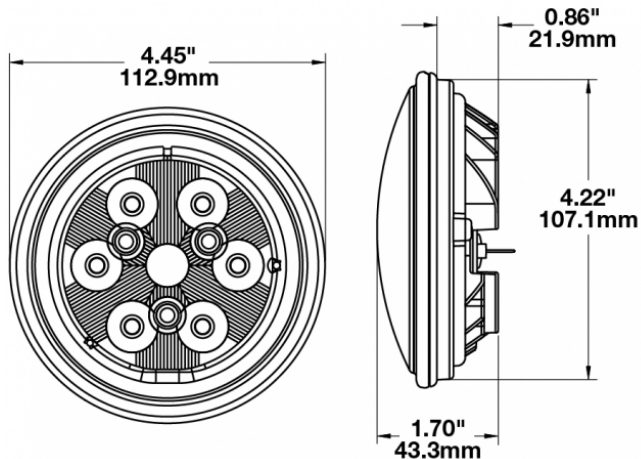

LED Work Lights - Model 6040

PRODUCT INFORMATION

Description	12-48V LED Work Light with Glass Lens & Trapezoid Beam Pattern
Height	113.03 mm / 4.45 in
Width	113.03 mm / 4.45 in
Depth	43.18 mm / 1.7 in
Shape	Round
Outer Lens Material	Glass
Outer Lens Color	Clear
Housing Material	Die-Cast Aluminum
Housing Color	Black
Retrofits	PAR36 Worklights
Minimum Operating Temperature	-40 °C / -40 °F
Maximum Operating Temperature	65 °C / 149 °F
Connector or Wiring	Blade Terminals (Ring Terminal Adaptors Provided)
Mating Connector	0.25" Blade, #6 Ring Terminal, #8 Ring Terminal
Product Weight	0.69 lbs / 0.31 kgs
Shipping Weight	1.84 lbs / 0.83 kgs

PRODUCT DIMENSIONS

ELECTRICAL SPECIFICATIONS

Input Voltage	12-48V DC
Operating Voltage	10-60V DC
Transient Spike Protection	150V Peak @ 1 HZ-100 Pulses
Red Wire	Positive
Black Wire	Negative
Current Draw	1.04A @ 12V DC 0.5A @ 24V DC 0.33A @ 36V DC 0.26A @ 48V DC

LED Work Lights - Model 6040

PHOTOMETRIC SPECIFICATIONS

Raw Lumen Output	1,500
Effective Lumen Output	1,070
Nominal LED Color Temperature	5000 K
Beam Pattern(s)	Forward Lighting - Trapezoid

APPLICATIONS

PRODUCT WARNINGS