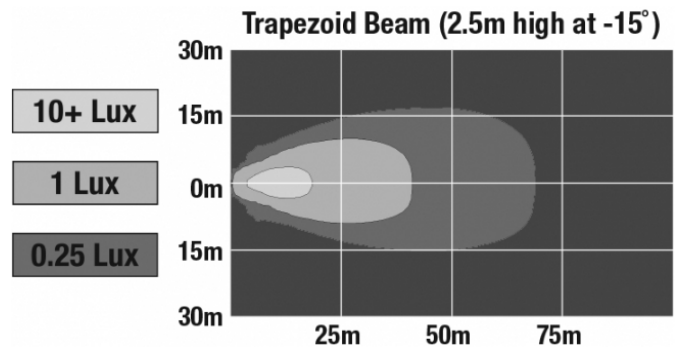

J.W. SPEAKER
Engineered. Lighting. Solutions.

LED Work Lights - Model 6040

PHOTOMETRIC SPECIFICATIONS

Raw Lumen Output	1,500
Effective Lumen Output	1,070
Nominal LED Color Temperature	5000 K
Beam Pattern(s)	Forward Lighting - Trapezoid