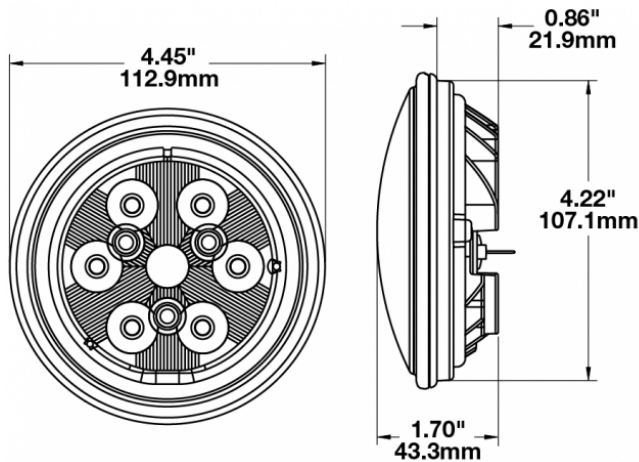

LED Work Light - Model 6040

PRODUCT INFORMATION

Description	12-48V LED Work Light with Glass Lens & Trapezoid Beam Pattern
Height	113.03 mm / 4.45 in
Width	113.03 mm / 4.45 in
Depth	43.18 mm / 1.7 in
Shape	Round
Outer Lens Material	Glass
Outer Lens Color	Clear
Housing Material	Die-Cast Aluminum
Housing Color	Black
Retrofits	PAR36 Worklights
Minimum Operating Temperature	-40 °C / -40 °F
Maximum Operating Temperature	65 °C / 149 °F
Connector or Wiring	Blade Terminals (Ring Terminal Adaptors Provided)
Mating Connector	0.25" Blade, #6 Ring Terminal, #8 Ring Terminal
Product Weight	0.69 lbs / 0.31 kgs
Shipping Weight	1.84 lbs / 0.83 kgs

PRODUCT DIMENSIONS

ELECTRICAL SPECIFICATIONS

Input Voltage	12-48V DC
Operating Voltage	10-60V DC
Transient Spike Protection	150V Peak @ 1 HZ-100 Pulses
Red Wire	Positive
Black Wire	Negative
Current Draw	1.04A @ 12V DC 0.5A @ 24V DC 0.33A @ 36V DC 0.26A @ 48V DC