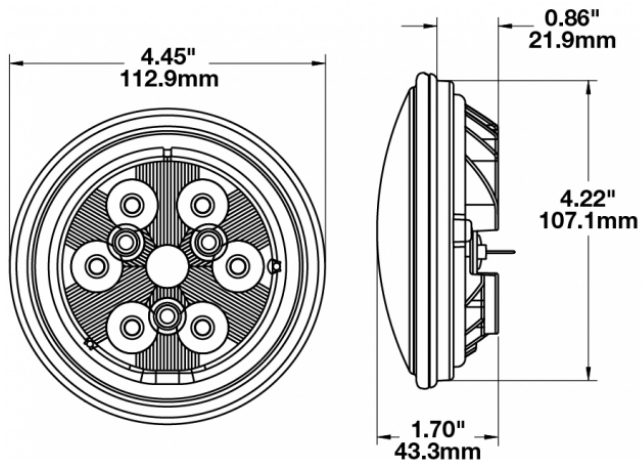

## PRODUCT INFORMATION

<b>Description</b>	12-48V LED Work Light with Glass Lens & Trapezoid Beam Pattern
<b>Height</b>	113.03 mm / 4.45 in
<b>Width</b>	113.03 mm / 4.45 in
<b>Depth</b>	43.18 mm / 1.7 in
<b>Shape</b>	Round
<b>Outer Lens Material</b>	Glass
<b>Outer Lens Color</b>	Clear
<b>Housing Material</b>	Die-Cast Aluminum
<b>Housing Color</b>	Black
<b>Retrofits</b>	PAR36 Worklights
<b>Minimum Operating Temperature</b>	-40 °C / -40 °F
<b>Maximum Operating Temperature</b>	65 °C / 149 °F
<b>Connector or Wiring</b>	Blade Terminals (Ring Terminal Adaptors Provided)
<b>Mating Connector</b>	0.25" Blade, #6 Ring Terminal, #8 Ring Terminal
<b>Product Weight</b>	0.69 lbs / 0.31 kgs
<b>Shipping Weight</b>	1.84 lbs / 0.83 kgs

## PRODUCT DIMENSIONS