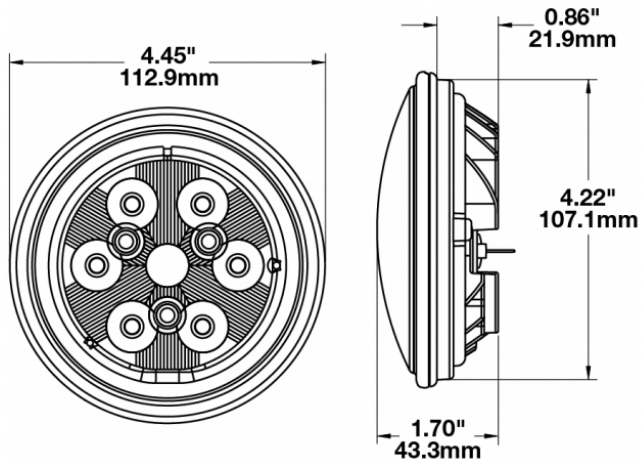

LED Work Lights - Model 6040

PRODUCT DIMENSIONS

ELECTRICAL SPECIFICATIONS

Input Voltage	12-48V DC
Operating Voltage	10-60V DC
Transient Spike Protection	150V Peak @ 1 HZ-100 Pulses
Red Wire	Positive
Black Wire	Negative
Current Draw	1.04A @ 12V DC 0.5A @ 24V DC 0.33A @ 36V DC 0.26A @ 48V DC

REGULATORY STANDARDS COMPLIANCE

Buy America Standards
IEC IP66

Eco Friendly

Print date: 2024-11-10

© 2024 J.W. Speaker Corporation • Germantown, WI U.S.A.
www.jwspeaker.com • speaker@jwspeaker.com • 262.251.6660

J.W. SPEAKER
Engineered. Lighting. Solutions.