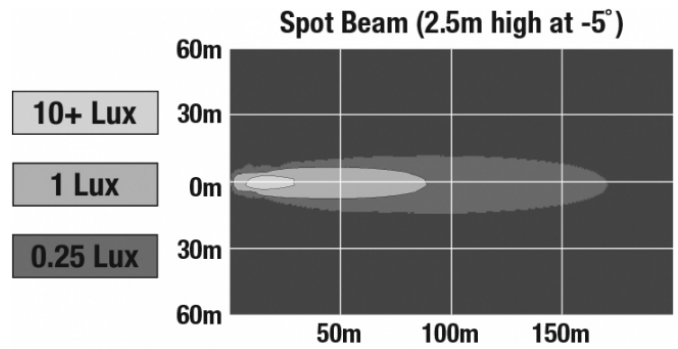

J.W. SPEAKER
Engineered. Lighting. Solutions.

LED Work Light - Model 6040

PHOTOMETRIC SPECIFICATIONS

Raw Lumen Output 1,500
Effective Lumen Output 1,070
Nominal LED Color Temperature 5000 K
Beam Pattern(s) Forward Lighting - Spot