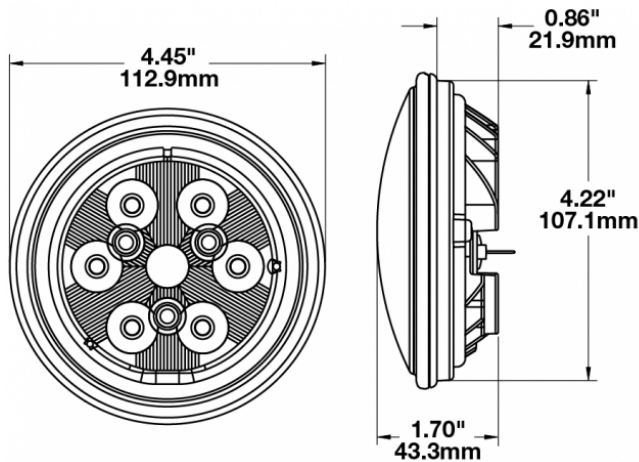

## PRODUCT INFORMATION

---

<b>Description</b>	12-48V LED Work Light with Glass Lens & Spot Beam Pattern
<b>Height</b>	113.03 mm / 4.45 in
<b>Width</b>	113.03 mm / 4.45 in
<b>Depth</b>	43.18 mm / 1.7 in
<b>Shape</b>	Round
<b>Outer Lens Material</b>	Glass
<b>Outer Lens Color</b>	Clear
<b>Housing Material</b>	Die-Cast Aluminum
<b>Housing Color</b>	Black
<b>Retrofits</b>	PAR36 Worklights
<b>Minimum Operating Temperature</b>	-40 °C / -40 °F
<b>Maximum Operating Temperature</b>	65 °C / 149 °F
<b>Connector or Wiring</b>	Blade Terminals (Ring Terminal Adaptors Provided)
<b>Mating Connector</b>	0.25" Blade, #6 Ring Terminal, #8 Ring Terminal
<b>Product Weight</b>	0.69 lbs / 0.31 kgs
<b>Shipping Weight</b>	1.84 lbs / 0.83 kgs

## PRODUCT DIMENSIONS