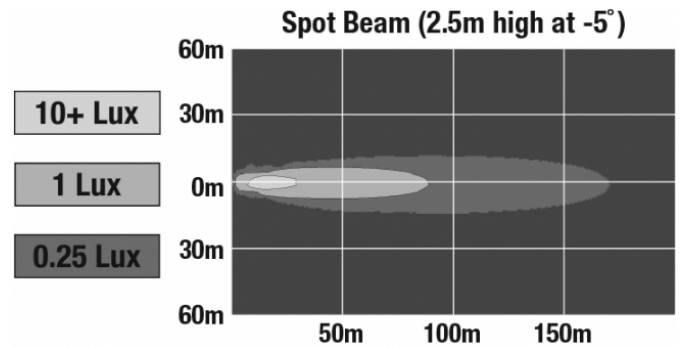

J.W. SPEAKER
Engineered. Lighting. Solutions.

LED Work Lights - Model 6040

PHOTOMETRIC SPECIFICATIONS

Raw Lumen Output	1,500
Effective Lumen Output	1,070
Nominal LED Color Temperature	5000 K
Beam Pattern(s)	Forward Lighting - Spot