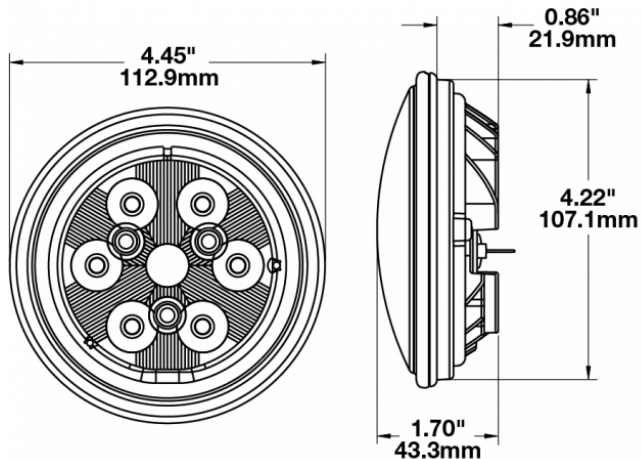

LED Work Lights - Model 6040

PRODUCT INFORMATION

Description	12-48V LED Work Light with Glass Lens & Spot Beam Pattern
Height	113.03 mm / 4.45 in
Width	113.03 mm / 4.45 in
Depth	43.18 mm / 1.7 in
Shape	Round
Outer Lens Material	Glass
Outer Lens Color	Clear
Housing Material	Die-Cast Aluminum
Housing Color	Black
Retrofits	PAR36 Worklights
Minimum Operating Temperature	-40 °C / -40 °F
Maximum Operating Temperature	65 °C / 149 °F
Connector or Wiring	Blade Terminals (Ring Terminal Adaptors Provided)
Mating Connector	0.25" Blade, #6 Ring Terminal, #8 Ring Terminal
Product Weight	0.69 lbs / 0.31 kgs
Shipping Weight	4.83 lbs / 2.19 kgs

PRODUCT DIMENSIONS

ELECTRICAL SPECIFICATIONS

Input Voltage	12-48V DC
Operating Voltage	10-60V DC
Transient Spike Protection	150V Peak @ 1 HZ-100 Pulses
Red Wire	Positive
Black Wire	Negative
Current Draw	1.04A @ 12V DC 0.5A @ 24V DC 0.33A @ 36V DC 0.26A @ 48V DC