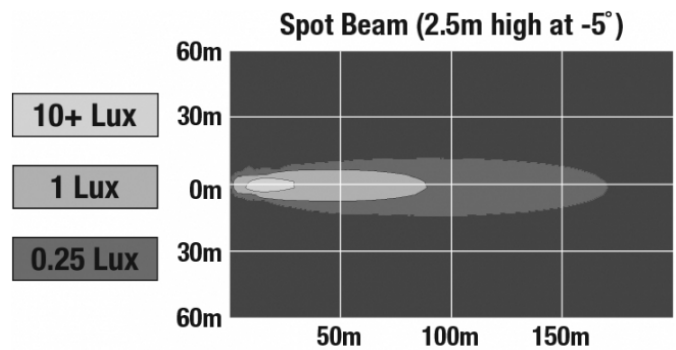

J.W. SPEAKER
Engineered. Lighting. Solutions.

LED Work Lights - Model 6040

PHOTOMETRIC SPECIFICATIONS

Raw Lumen Output	1,500
Effective Lumen Output	1,070
Nominal LED Color Temperature	5000 K
Beam Pattern(s)	Forward Lighting - Spot