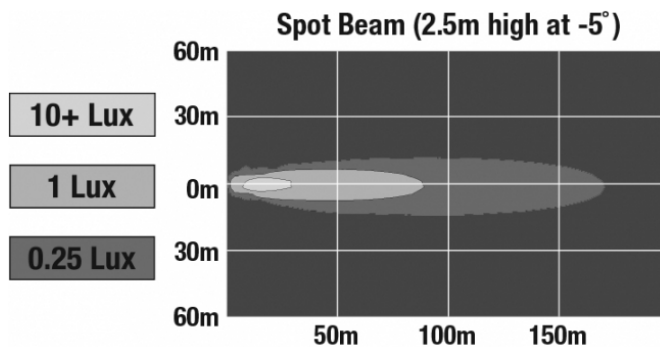

## PRODUCT DIMENSIONS

## PHOTOMETRIC SPECIFICATIONS

**Raw Lumen Output** 1,500  
**Effective Lumen Output** 1,070  
**Nominal LED Color Temperature** 5000 K  
**Beam Pattern(s)** Forward Lighting - Spot