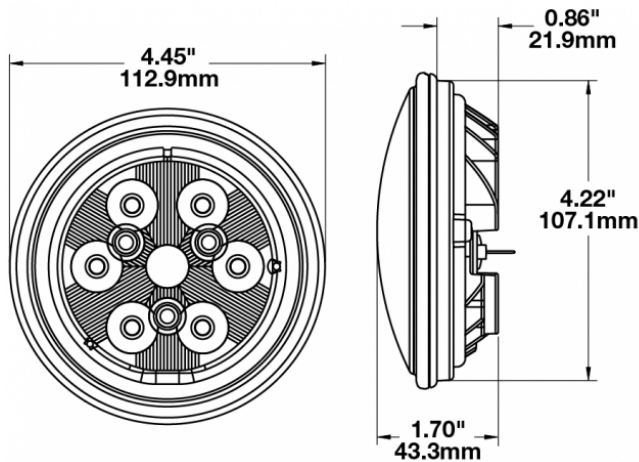

## PRODUCT INFORMATION

<b>Description</b>	12-48V LED Work Light with Glass Lens & Spot Beam Pattern
<b>Height</b>	113.03 mm / 4.45 in
<b>Width</b>	113.03 mm / 4.45 in
<b>Depth</b>	43.18 mm / 1.7 in
<b>Shape</b>	Round
<b>Outer Lens Material</b>	Glass
<b>Outer Lens Color</b>	Clear
<b>Housing Material</b>	Die-Cast Aluminum
<b>Housing Color</b>	Black
<b>Retrofits</b>	PAR36 Worklights
<b>Minimum Operating Temperature</b>	-40 °C / -40 °F
<b>Maximum Operating Temperature</b>	65 °C / 149 °F
<b>Connector or Wiring</b>	Blade Terminals (Ring Terminal Adaptors Provided)
<b>Mating Connector</b>	0.25" Blade, #6 Ring Terminal, #8 Ring Terminal
<b>Product Weight</b>	0.69 lbs / 0.31 kgs
<b>Shipping Weight</b>	1.84 lbs / 0.83 kgs

## PRODUCT DIMENSIONS