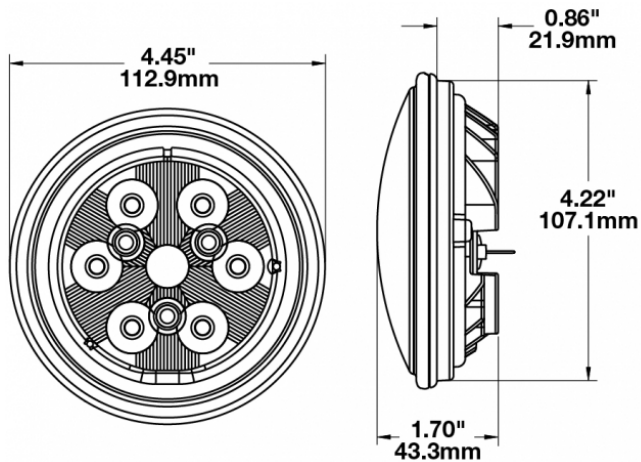

LED Work Lights - Model 6040

PRODUCT INFORMATION

Description	12-48V LED Work Light with Glass Lens & Spot Beam Pattern
Height	113.03 mm / 4.45 in
Width	113.03 mm / 4.45 in
Depth	43.18 mm / 1.7 in
Shape	Round
Outer Lens Material	Glass
Outer Lens Color	Clear
Housing Material	Die-Cast Aluminum
Housing Color	Black
Retrofits	PAR36 Worklights
Minimum Operating Temperature	-40 °C / -40 °F
Maximum Operating Temperature	65 °C / 149 °F
Connector or Wiring	Blade Terminals (Ring Terminal Adaptors Provided)
Mating Connector	0.25" Blade, #6 Ring Terminal, #8 Ring Terminal
Product Weight	0.69 lbs / 0.31 kgs
Shipping Weight	1.84 lbs / 0.83 kgs

PRODUCT DIMENSIONS

ELECTRICAL SPECIFICATIONS

Input Voltage	12-48V DC
Operating Voltage	10-60V DC
Transient Spike Protection	150V Peak @ 1 HZ-100 Pulses
Red Wire	Positive
Black Wire	Negative
Current Draw	1.04A @ 12V DC 0.5A @ 24V DC 0.33A @ 36V DC 0.26A @ 48V DC