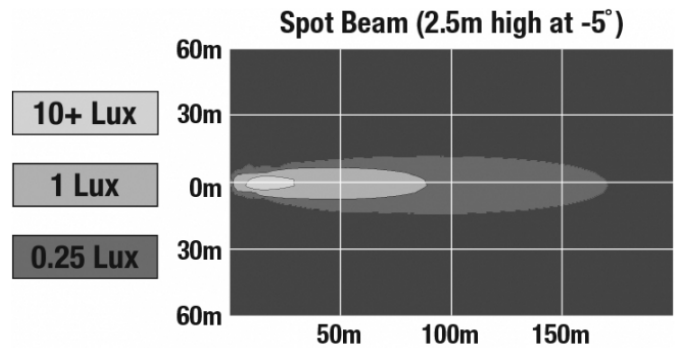

J.W. SPEAKER
Engineered. Lighting. Solutions.

LED Work Lights - Model 6040

PHOTOMETRIC SPECIFICATIONS

Raw Lumen Output	1,500
Effective Lumen Output	1,070
Nominal LED Color Temperature	5000 K
Beam Pattern(s)	Forward Lighting - Spot