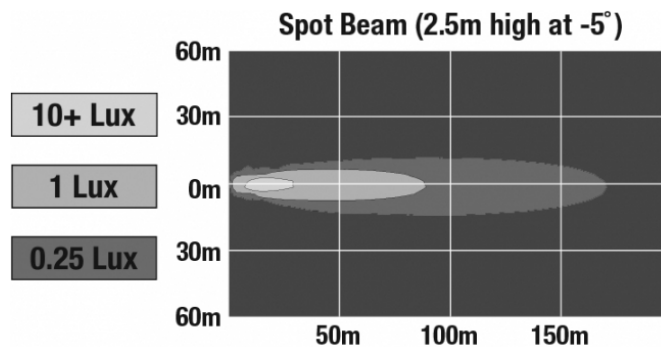

J.W. SPEAKER
Engineered. Lighting. Solutions.

LED Work Light - Model 6040

PHOTOMETRIC SPECIFICATIONS

Raw Lumen Output 1,500
Effective Lumen Output 1,070
Nominal LED Color Temperature 5000 K
Beam Pattern(s) Forward Lighting - Spot