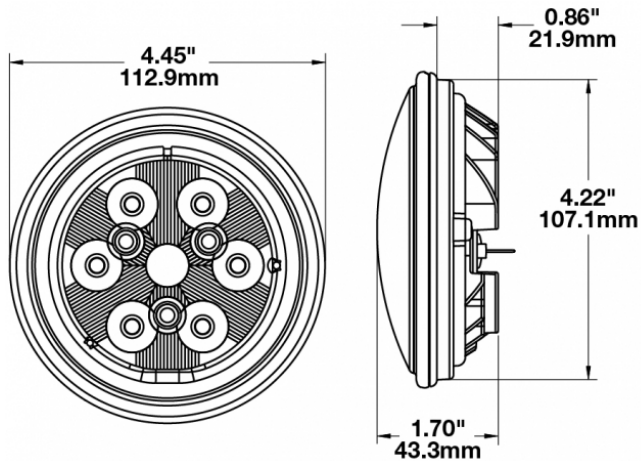

LED Work Lights - Model 6040

PRODUCT INFORMATION

Description	12-48V LED Work Light with Polycarbonate Lens & Spot Beam Pattern
Height	113.03 mm / 4.45 in
Width	113.03 mm / 4.45 in
Depth	43.18 mm / 1.7 in
Shape	Round
Outer Lens Material	Polycarbonate
Outer Lens Color	Clear
Housing Material	Die-Cast Aluminum
Housing Color	Black
Retrofits	PAR36 Worklights
Minimum Operating Temperature	-40 °C / -40 °F
Maximum Operating Temperature	65 °C / 149 °F
Connector or Wiring	Blade Terminals (Ring Terminal Adaptors Provided)
Mating Connector	0.25" Blade, #6 Ring Terminal, #8 Ring Terminal
Product Weight	0.69 lbs / 0.31 kgs
Shipping Weight	1.84 lbs / 0.83 kgs

PRODUCT DIMENSIONS

ELECTRICAL SPECIFICATIONS

Input Voltage	12-48V DC
Operating Voltage	10-60V DC
Transient Spike Protection	150V Peak @ 1 HZ-100 Pulses
Red Wire	Positive
Black Wire	Negative
Current Draw	1.04A @ 12V DC 0.5A @ 24V DC 0.33A @ 36V DC 0.26A @ 48V DC

LED Work Lights - Model 6040

PHOTOMETRIC SPECIFICATIONS

Raw Lumen Output	1,500
Effective Lumen Output	1,070
Nominal LED Color Temperature	5000 K
Beam Pattern(s)	Forward Lighting - Spot

APPLICATIONS

PRODUCT WARNINGS