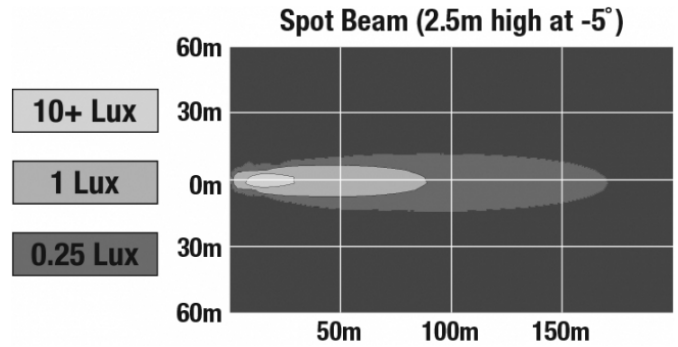

J.W. SPEAKER
Engineered. Lighting. Solutions.

LED Work Light - Model 6040

PHOTOMETRIC SPECIFICATIONS

Raw Lumen Output	1,500
Effective Lumen Output	1,070
Nominal LED Color Temperature	5000 K
Beam Pattern(s)	Forward Lighting - Spot