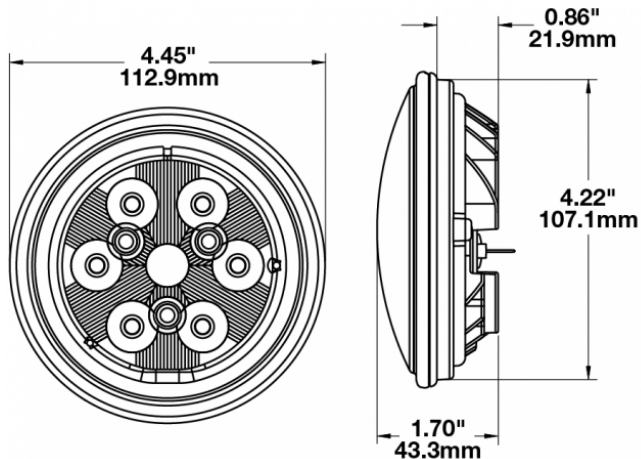

LED Work Lights - Model 6040

PRODUCT INFORMATION

Description	12-48V LED Work Light with Polycarbonate Lens & Spot Beam Pattern
Height	113.03 mm / 4.45 in
Width	113.03 mm / 4.45 in
Depth	43.18 mm / 1.7 in
Shape	Round
Outer Lens Material	Polycarbonate
Outer Lens Color	Clear
Housing Material	Die-Cast Aluminum
Housing Color	Black
Retrofits	PAR36 Worklights
Minimum Operating Temperature	-40 °C / -40 °F
Maximum Operating Temperature	65 °C / 149 °F
Connector or Wiring	Blade Terminals (Ring Terminal Adaptors Provided)
Mating Connector	0.25" Blade, #6 Ring Terminal, #8 Ring Terminal
Product Weight	0.69 lbs / 0.31 kgs
Shipping Weight	1.84 lbs / 0.83 kgs

PRODUCT DIMENSIONS

ELECTRICAL SPECIFICATIONS

Input Voltage	12-48V DC
Operating Voltage	10-60V DC
Transient Spike Protection	150V Peak @ 1 HZ-100 Pulses
Red Wire	Positive
Black Wire	Negative
Current Draw	1.04A @ 12V DC 0.5A @ 24V DC 0.33A @ 36V DC 0.26A @ 48V DC