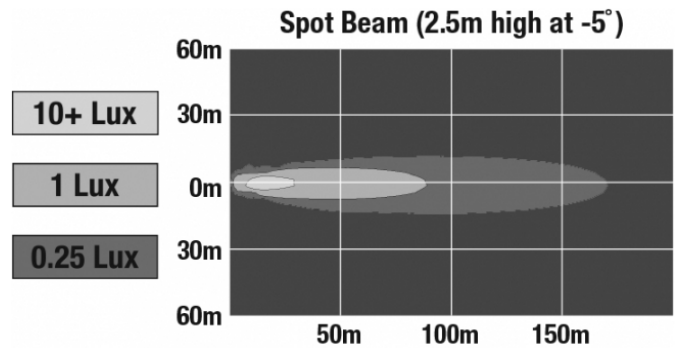

LED Work Lights - Model 6040

PHOTOMETRIC SPECIFICATIONS

Raw Lumen Output	1,500
Effective Lumen Output	1,070
Nominal LED Color Temperature	5000 K
Beam Pattern(s)	Forward Lighting - Spot

APPLICATIONS

PRODUCT WARNINGS