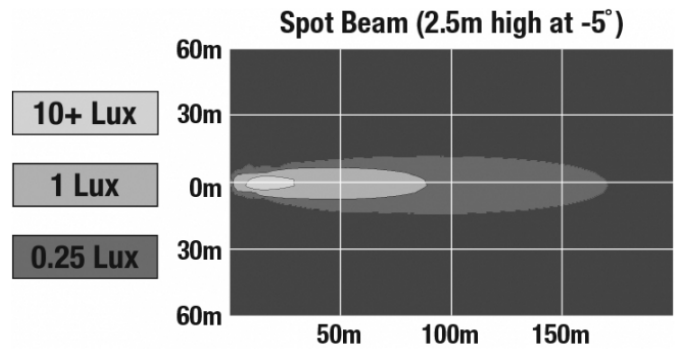

J.W. SPEAKER
Engineered. Lighting. Solutions.

LED Work Lights - Model 6040

PHOTOMETRIC SPECIFICATIONS

Raw Lumen Output 1,500
Effective Lumen Output 1,070
Nominal LED Color Temperature 5000 K
Beam Pattern(s) Forward Lighting - Spot