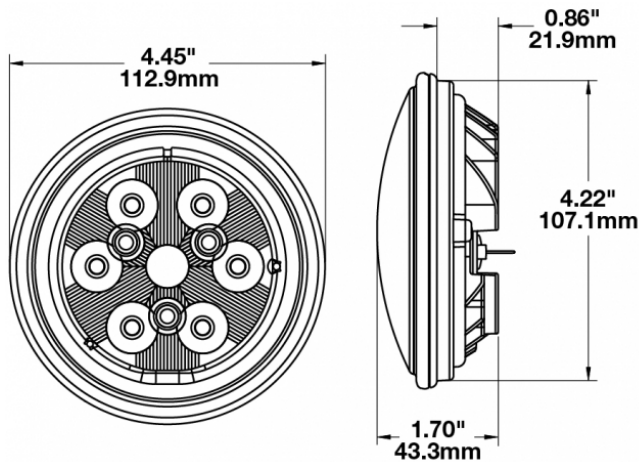

LED Work Light - Model 6040

PRODUCT INFORMATION

Description	12-48V LED Work Light with Polycarbonate Lens & Spot Beam Pattern
Height	113.03 mm / 4.45 in
Width	113.03 mm / 4.45 in
Depth	43.18 mm / 1.7 in
Shape	Round
Outer Lens Material	Polycarbonate
Outer Lens Color	Clear
Housing Material	Die-Cast Aluminum
Housing Color	Black
Retrofits	PAR36 Worklights
Minimum Operating Temperature	-40 °C / -40 °F
Maximum Operating Temperature	65 °C / 149 °F
Connector or Wiring	Blade Terminals (Ring Terminal Adaptors Provided)
Mating Connector	0.25" Blade, #6 Ring Terminal, #8 Ring Terminal
Product Weight	0.69 lbs / 0.31 kgs
Shipping Weight	1.84 lbs / 0.83 kgs

PRODUCT DIMENSIONS

ELECTRICAL SPECIFICATIONS

Input Voltage	12-48V DC
Operating Voltage	10-60V DC
Transient Spike Protection	150V Peak @ 1 HZ-100 Pulses
Red Wire	Positive
Black Wire	Negative
Current Draw	1.04A @ 12V DC 0.5A @ 24V DC 0.33A @ 36V DC 0.26A @ 48V DC