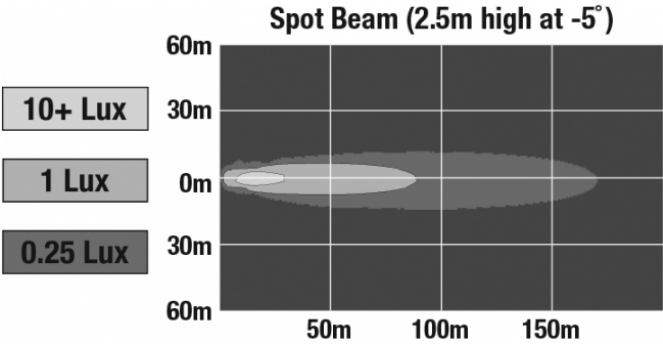

J.W. SPEAKER
Engineered. Lighting. Solutions.

LED Work Light - Model 6040

PHOTOMETRIC SPECIFICATIONS

Raw Lumen Output 1,500
Effective Lumen Output 1,070
Nominal LED Color Temperature 5000 K
Beam Pattern(s) Forward Lighting - Spot