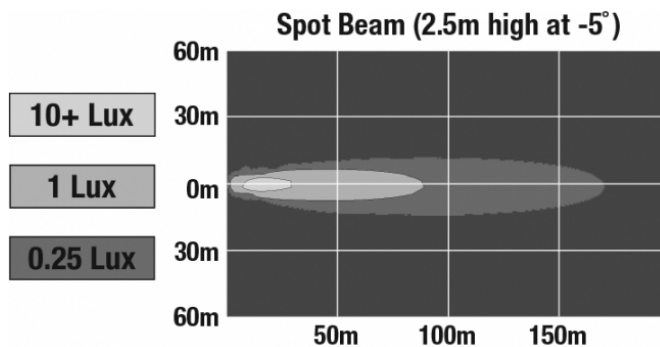

LED Work Light - Model 6040

PRODUCT INFORMATION

Description	12-48V LED Work Light with Polycarbonate Lens & Spot Beam Pattern
Height	113.03 mm / 4.45 in
Width	113.03 mm / 4.45 in
Depth	43.18 mm / 1.7 in
Shape	Round
Outer Lens Material	Polycarbonate
Outer Lens Color	Clear
Housing Material	Die-Cast Aluminum
Housing Color	Black
Retrofits	PAR36 Worklights
Minimum Operating Temperature	-40 °C / -40 °F
Maximum Operating Temperature	65 °C / 149 °F
Connector or Wiring	Blade Terminals (Ring Terminal Adaptors Provided)
Mating Connector	0.25" Blade, #6 Ring Terminal, #8 Ring Terminal
Product Weight	0.69 lbs / 0.31 kgs
Shipping Weight	1.84 lbs / 0.83 kgs

J.W. SPEAKER 
Engineered. Lighting. Solutions.

LED Work Light - Model 6040

PHOTOMETRIC SPECIFICATIONS

Raw Lumen Output 1,500
Effective Lumen Output 1,070
Nominal LED Color Temperature 5000 K
Beam Pattern(s) Forward Lighting - Spot