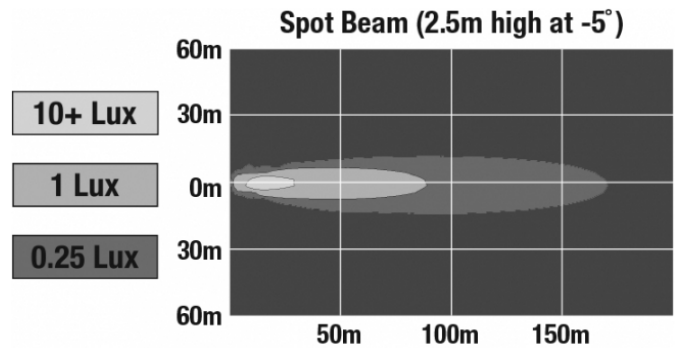

J.W. SPEAKER
Engineered. Lighting. Solutions.

LED Work Lights - Model 6040

PHOTOMETRIC SPECIFICATIONS

Raw Lumen Output	1,500
Effective Lumen Output	1,070
Nominal LED Color Temperature	5000 K
Beam Pattern(s)	Forward Lighting - Spot