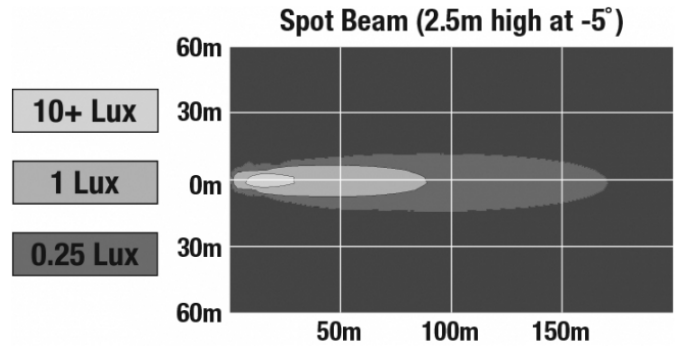

J.W. SPEAKER
Engineered. Lighting. Solutions.

LED Work Light - Model 6040

PHOTOMETRIC SPECIFICATIONS

Raw Lumen Output 1,500
Effective Lumen Output 1,070
Nominal LED Color Temperature 5000 K
Beam Pattern(s) Forward Lighting - Spot