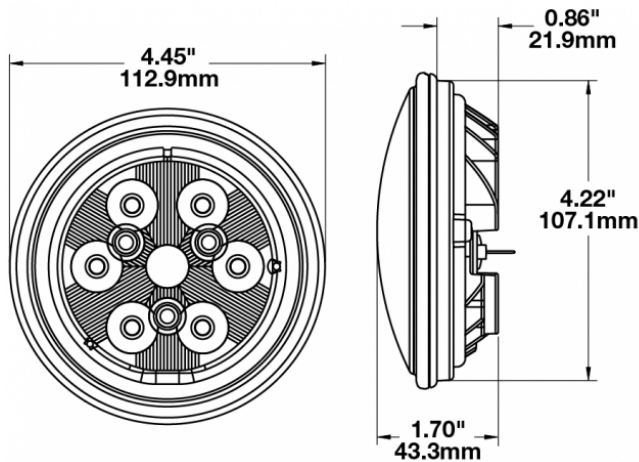

LED Work Light - Model 6040

PRODUCT INFORMATION

Description	12-48V LED Work Light with Polycarbonate Lens & Trapezoid Beam Pattern
Height	113.03 mm / 4.45 in
Width	113.03 mm / 4.45 in
Depth	43.18 mm / 1.7 in
Shape	Round
Outer Lens Material	Polycarbonate
Outer Lens Color	Clear
Housing Material	Die-Cast Aluminum
Housing Color	Black
Retrofits	PAR36 Worklights
Minimum Operating Temperature	-40 °C / -40 °F
Maximum Operating Temperature	65 °C / 149 °F
Connector or Wiring	Blade Terminals (Ring Terminal Adaptors Provided)
Mating Connector	0.25" Blade, #6 Ring Terminal, #8 Ring Terminal
Product Weight	0.69 lbs / 0.31 kgs
Shipping Weight	1.30 lbs / 0.59 kgs

PRODUCT DIMENSIONS

ELECTRICAL SPECIFICATIONS

Input Voltage	12-48V DC
Operating Voltage	10-60V DC
Transient Spike Protection	150V Peak @ 1 HZ-100 Pulses
Red Wire	Positive
Black Wire	Negative
Current Draw	1.04A @ 12V DC 0.5A @ 24V DC 0.33A @ 36V DC 0.26A @ 48V DC