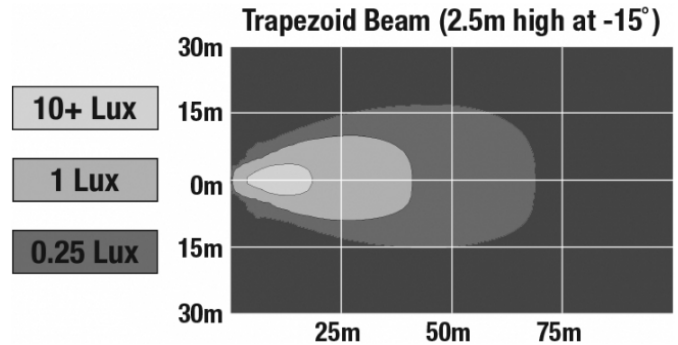

LED Work Lights - Model 6040

PHOTOMETRIC SPECIFICATIONS

Raw Lumen Output	1,500
Effective Lumen Output	1,070
Nominal LED Color Temperature	5000 K
Beam Pattern(s)	Forward Lighting - Trapezoid

APPLICATIONS

PRODUCT WARNINGS