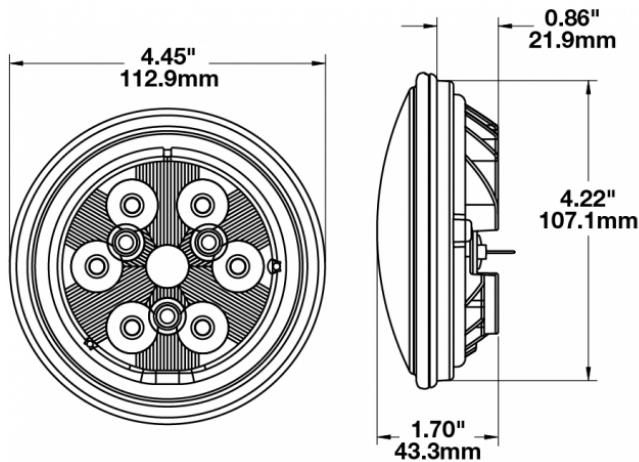

## PRODUCT INFORMATION

<b>Description</b>	12-48V LED Work Light with Polycarbonate Lens & Trapezoid Beam Pattern
<b>Height</b>	113.03 mm / 4.45 in
<b>Width</b>	113.03 mm / 4.45 in
<b>Depth</b>	43.18 mm / 1.7 in
<b>Shape</b>	Round
<b>Outer Lens Material</b>	Polycarbonate
<b>Outer Lens Color</b>	Clear
<b>Housing Material</b>	Die-Cast Aluminum
<b>Housing Color</b>	Black
<b>Retrofits</b>	PAR36 Worklights
<b>Minimum Operating Temperature</b>	-40 °C / -40 °F
<b>Maximum Operating Temperature</b>	65 °C / 149 °F
<b>Connector or Wiring</b>	Blade Terminals (Ring Terminal Adaptors Provided)
<b>Mating Connector</b>	0.25" Blade, #6 Ring Terminal, #8 Ring Terminal
<b>Product Weight</b>	0.69 lbs / 0.31 kgs
<b>Shipping Weight</b>	1.30 lbs / 0.59 kgs

## PRODUCT DIMENSIONS