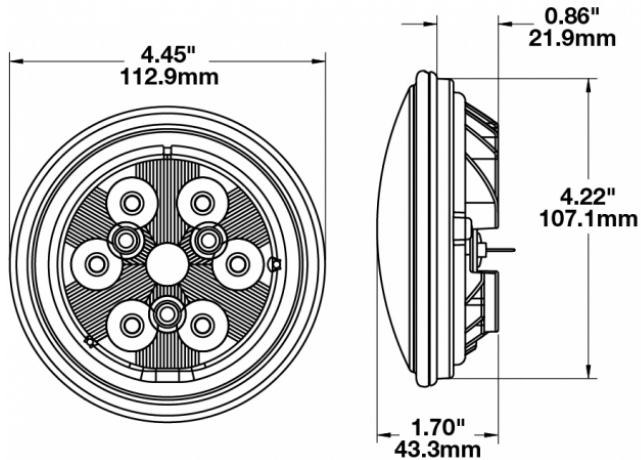

LED Work Light - Model 6040

PRODUCT INFORMATION

Description	12-48V LED Work Light with Polycarbonate Lens & Trapezoid Beam Pattern
Height	113.03 mm / 4.45 in
Width	113.03 mm / 4.45 in
Depth	43.18 mm / 1.7 in
Shape	Round
Outer Lens Material	Polycarbonate
Outer Lens Color	Clear
Housing Material	Die-Cast Aluminum
Housing Color	Black
Retrofits	PAR36 Worklights
Minimum Operating Temperature	-40 °C / -40 °F
Maximum Operating Temperature	65 °C / 149 °F
Connector or Wiring	Blade Terminals (Ring Terminal Adaptors Provided)
Mating Connector	0.25" Blade, #6 Ring Terminal, #8 Ring Terminal
Product Weight	0.69 lbs / 0.31 kgs
Shipping Weight	1.30 lbs / 0.59 kgs

PRODUCT DIMENSIONS

ELECTRICAL SPECIFICATIONS

Input Voltage	12-48V DC
Operating Voltage	10-60V DC
Transient Spike Protection	150V Peak @ 1 HZ-100 Pulses
Red Wire	Positive
Black Wire	Negative
Current Draw	1.04A @ 12V DC 0.5A @ 24V DC 0.33A @ 36V DC 0.26A @ 48V DC