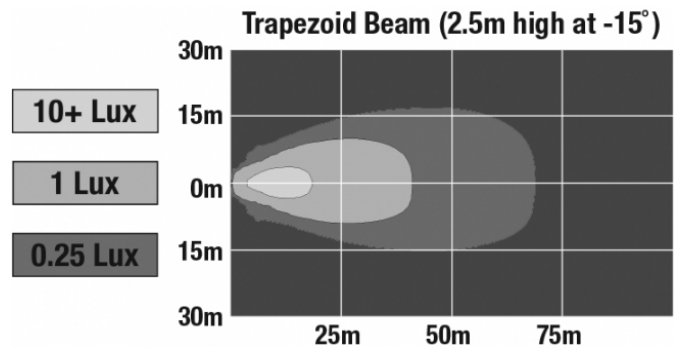

LED Work Lights - Model 6040

PHOTOMETRIC SPECIFICATIONS

Raw Lumen Output	1,500
Effective Lumen Output	1,070
Nominal LED Color Temperature	5000 K
Beam Pattern(s)	Forward Lighting - Trapezoid

APPLICATIONS

PRODUCT WARNINGS