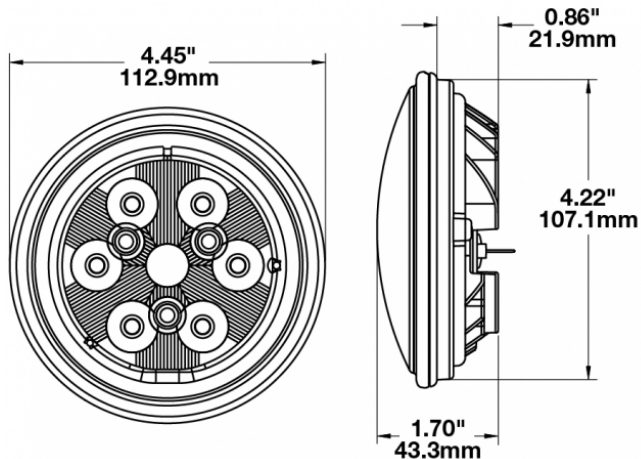

LED Work Lights - Model 6040

PRODUCT INFORMATION

Description	12-48V LED Work Light with Polycarbonate Lens & Trapezoid Beam Pattern
Height	113.03 mm / 4.45 in
Width	113.03 mm / 4.45 in
Depth	43.18 mm / 1.7 in
Shape	Round
Outer Lens Material	Polycarbonate
Outer Lens Color	Clear
Housing Material	Die-Cast Aluminum
Housing Color	Black
Retrofits	PAR36 Worklights
Minimum Operating Temperature	-40 °C / -40 °F
Maximum Operating Temperature	65 °C / 149 °F
Connector or Wiring	Blade Terminals (Ring Terminal Adaptors Provided)
Mating Connector	0.25" Blade, #6 Ring Terminal, #8 Ring Terminal
Product Weight	0.69 lbs / 0.31 kgs
Shipping Weight	1.30 lbs / 0.59 kgs

PRODUCT DIMENSIONS

ELECTRICAL SPECIFICATIONS

Input Voltage	12-48V DC
Operating Voltage	10-60V DC
Transient Spike Protection	150V Peak @ 1 HZ-100 Pulses
Red Wire	Positive
Black Wire	Negative
Current Draw	1.04A @ 12V DC 0.5A @ 24V DC 0.33A @ 36V DC 0.26A @ 48V DC