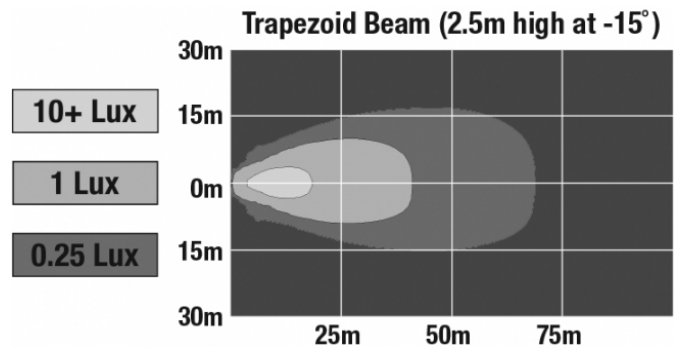

J.W. SPEAKER
Engineered. Lighting. Solutions.

LED Work Lights - Model 6040

PHOTOMETRIC SPECIFICATIONS

Raw Lumen Output	1,500
Effective Lumen Output	1,070
Nominal LED Color Temperature	5000 K
Beam Pattern(s)	Forward Lighting - Trapezoid