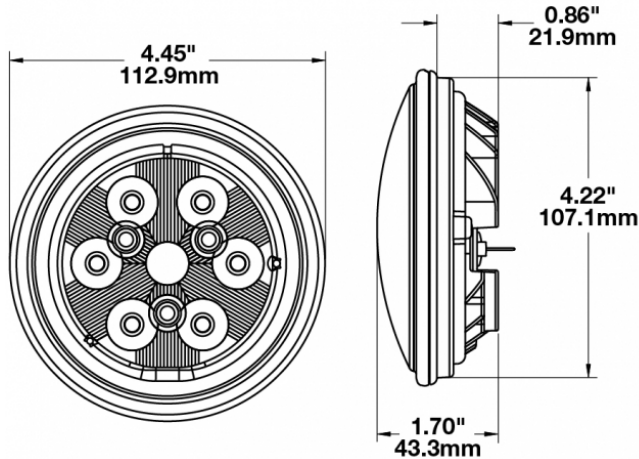

LED Work Lights - Model 6040

PRODUCT INFORMATION

Description	12-48V LED Work Light with Polycarbonate Lens & Trapezoid Beam Pattern
Height	113.03 mm / 4.45 in
Width	113.03 mm / 4.45 in
Depth	43.18 mm / 1.7 in
Shape	Round
Outer Lens Material	Polycarbonate
Outer Lens Color	Clear
Housing Material	Die-Cast Aluminum
Housing Color	Black
Retrofits	PAR36 Worklights
Minimum Operating Temperature	-40 °C / -40 °F
Maximum Operating Temperature	65 °C / 149 °F
Connector or Wiring	Blade Terminals (Ring Terminal Adaptors Provided)
Mating Connector	0.25" Blade, #6 Ring Terminal, #8 Ring Terminal
Product Weight	0.69 lbs / 0.31 kgs
Shipping Weight	1.30 lbs / 0.59 kgs

PRODUCT DIMENSIONS

ELECTRICAL SPECIFICATIONS

Input Voltage	12-48V DC
Operating Voltage	10-60V DC
Transient Spike Protection	150V Peak @ 1 HZ-100 Pulses
Red Wire	Positive
Black Wire	Negative
Current Draw	1.04A @ 12V DC 0.5A @ 24V DC 0.33A @ 36V DC 0.26A @ 48V DC

LED Work Lights - Model 6040

PHOTOMETRIC SPECIFICATIONS

Raw Lumen Output	1,500
Effective Lumen Output	1,070
Nominal LED Color Temperature	5000 K
Beam Pattern(s)	Forward Lighting - Trapezoid

APPLICATIONS

PRODUCT WARNINGS