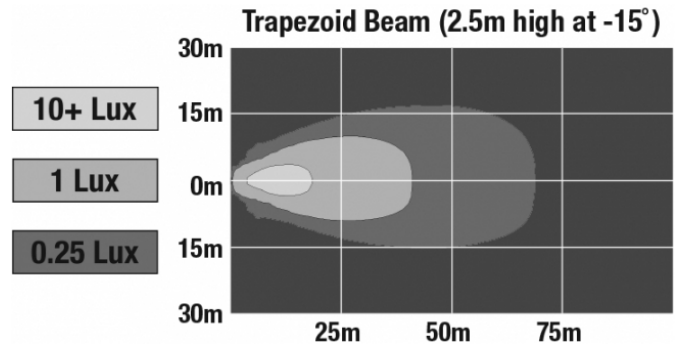

J.W. SPEAKER
Engineered. Lighting. Solutions.

LED Work Light - Model 6040

PHOTOMETRIC SPECIFICATIONS

Raw Lumen Output	1,500
Effective Lumen Output	1,070
Nominal LED Color Temperature	5000 K
Beam Pattern(s)	Forward Lighting - Trapezoid