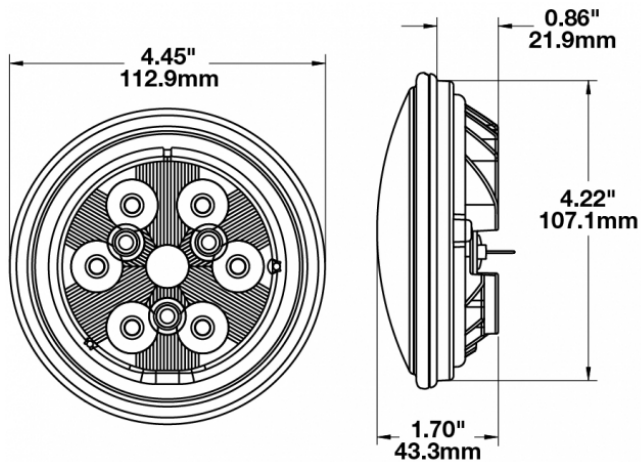

LED Work Light - Model 6040

PRODUCT INFORMATION

Description	12-48V LED Work Light with Polycarbonate Lens & Flood Beam Pattern
Height	113.03 mm / 4.45 in
Width	113.03 mm / 4.45 in
Depth	43.18 mm / 1.7 in
Shape	Round
Outer Lens Material	Polycarbonate
Outer Lens Color	Clear
Housing Material	Die-Cast Aluminum
Housing Color	Black
Retrofits	PAR36 Worklights
Minimum Operating Temperature	-40 °C / -40 °F
Maximum Operating Temperature	65 °C / 149 °F
Connector or Wiring	Blade Terminals (Ring Terminal Adaptors Provided)
Mating Connector	0.25" Blade, #6 Ring Terminal, #8 Ring Terminal
Product Weight	0.69 lbs / 0.31 kgs
Shipping Weight	1.84 lbs / 0.83 kgs

PRODUCT DIMENSIONS

ELECTRICAL SPECIFICATIONS

Input Voltage	12-48V DC
Operating Voltage	10-60V DC
Transient Spike Protection	150V Peak @ 1 HZ-100 Pulses
Red Wire	Positive
Black Wire	Negative
Current Draw	1.04A @ 12V DC 0.5A @ 24V DC 0.33A @ 36V DC 0.26A @ 48V DC