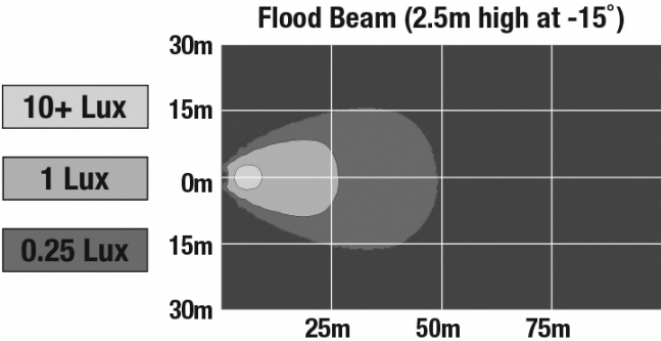

J.W. SPEAKER
Engineered. Lighting. Solutions.

LED Work Light - Model 6040

PHOTOMETRIC SPECIFICATIONS

Raw Lumen Output 1,500
Effective Lumen Output 1,070
Nominal LED Color Temperature 5000 K
Beam Pattern(s) Forward Lighting - Flood (Standard)