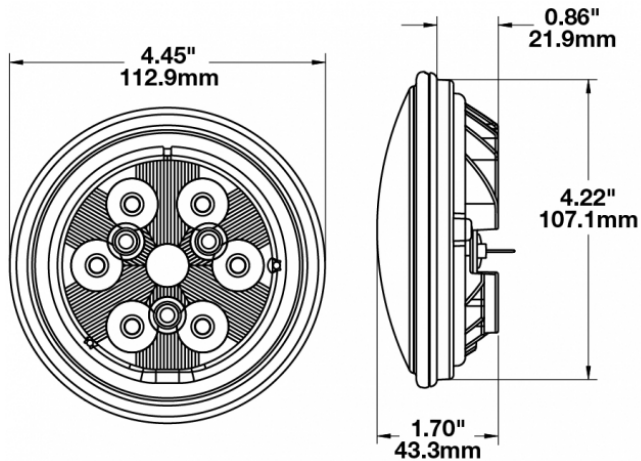

LED Work Lights - Model 6040

PRODUCT DIMENSIONS

ELECTRICAL SPECIFICATIONS

Input Voltage	12-48V DC
Operating Voltage	10-60V DC
Transient Spike Protection	150V Peak @ 1 HZ-100 Pulses
Red Wire	Positive
Black Wire	Negative
Current Draw	1.04A @ 12V DC 0.5A @ 24V DC 0.33A @ 36V DC 0.26A @ 48V DC