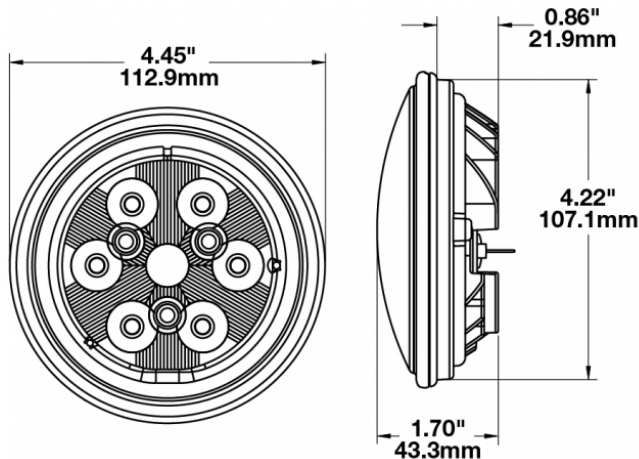

LED Work Lights - Model 6040

PRODUCT INFORMATION

Description	12-48V LED Work Light with Polycarbonate Lens & Flood Beam Pattern
Height	113.03 mm / 4.45 in
Width	113.03 mm / 4.45 in
Depth	43.18 mm / 1.7 in
Shape	Round
Outer Lens Material	Polycarbonate
Outer Lens Color	Clear
Housing Material	Die-Cast Aluminum
Housing Color	Black
Retrofits	PAR36 Worklights
Minimum Operating Temperature	-40 °C / -40 °F
Maximum Operating Temperature	65 °C / 149 °F
Connector or Wiring	Blade Terminals (Ring Terminal Adaptors Provided)
Mating Connector	0.25" Blade, #6 Ring Terminal, #8 Ring Terminal
Product Weight	0.69 lbs / 0.31 kgs
Shipping Weight	1.84 lbs / 0.83 kgs

PRODUCT DIMENSIONS

ELECTRICAL SPECIFICATIONS

Input Voltage	12-48V DC
Operating Voltage	10-60V DC
Transient Spike Protection	150V Peak @ 1 HZ-100 Pulses
Red Wire	Positive
Black Wire	Negative
Current Draw	1.04A @ 12V DC 0.5A @ 24V DC 0.33A @ 36V DC 0.26A @ 48V DC