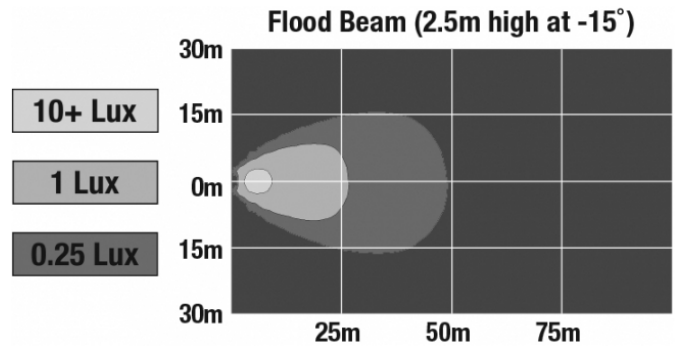

J.W. SPEAKER
Engineered. Lighting. Solutions.

LED Work Light - Model 6040

PHOTOMETRIC SPECIFICATIONS

Raw Lumen Output	1,500
Effective Lumen Output	1,070
Nominal LED Color Temperature	5000 K
Beam Pattern(s)	Forward Lighting - Flood (Standard)