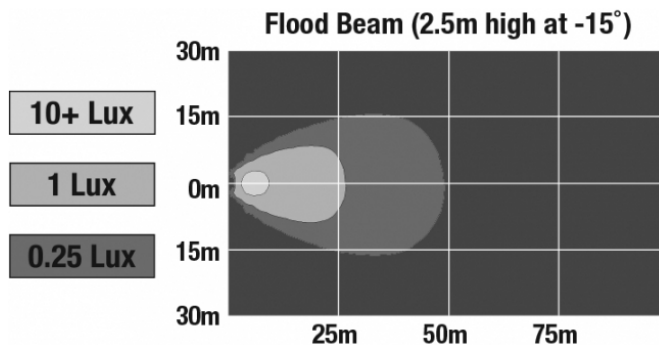

J.W. SPEAKER
Engineered. Lighting. Solutions.

LED Work Light - Model 6040

PHOTOMETRIC SPECIFICATIONS

| | |
|--------------------------------------|-------------------------------------|
| Raw Lumen Output | 1,500 |
| Effective Lumen Output | 1,070 |
| Nominal LED Color Temperature | 5000 K |
| Beam Pattern(s) | Forward Lighting - Flood (Standard) |