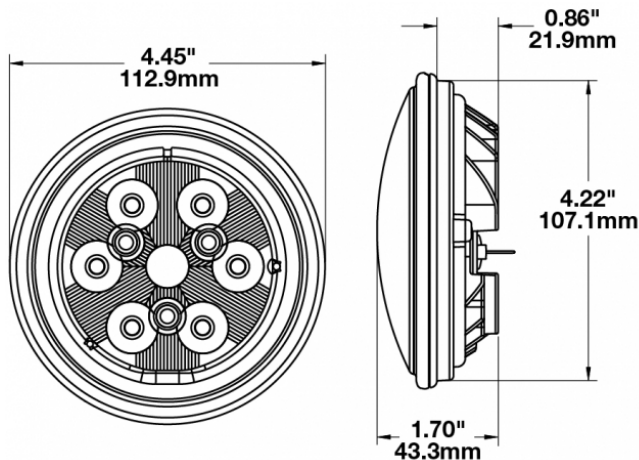

LED Work Light - Model 6040

PRODUCT INFORMATION

| | |
|--------------------------------------|--|
| Description | 12-48V LED Work Light with Polycarbonate Lens & Flood Beam Pattern |
| Height | 113.03 mm / 4.45 in |
| Width | 113.03 mm / 4.45 in |
| Depth | 43.18 mm / 1.7 in |
| Shape | Round |
| Outer Lens Material | Polycarbonate |
| Outer Lens Color | Clear |
| Housing Material | Die-Cast Aluminum |
| Housing Color | Black |
| Retrofits | PAR36 Worklights |
| Minimum Operating Temperature | -40 °C / -40 °F |
| Maximum Operating Temperature | 65 °C / 149 °F |
| Connector or Wiring | Blade Terminals (Ring Terminal Adaptors Provided) |
| Mating Connector | 0.25" Blade, #6 Ring Terminal, #8 Ring Terminal |
| Product Weight | 0.69 lbs / 0.31 kgs |
| Shipping Weight | 1.84 lbs / 0.83 kgs |

PRODUCT DIMENSIONS

ELECTRICAL SPECIFICATIONS

| | |
|-----------------------------------|---|
| Input Voltage | 12-48V DC |
| Operating Voltage | 10-60V DC |
| Transient Spike Protection | 150V Peak @ 1 HZ-100 Pulses |
| Red Wire | Positive |
| Black Wire | Negative |
| Current Draw | 1.04A @ 12V DC 0.5A @ 24V DC 0.33A @ 36V DC 0.26A @ 48V DC |