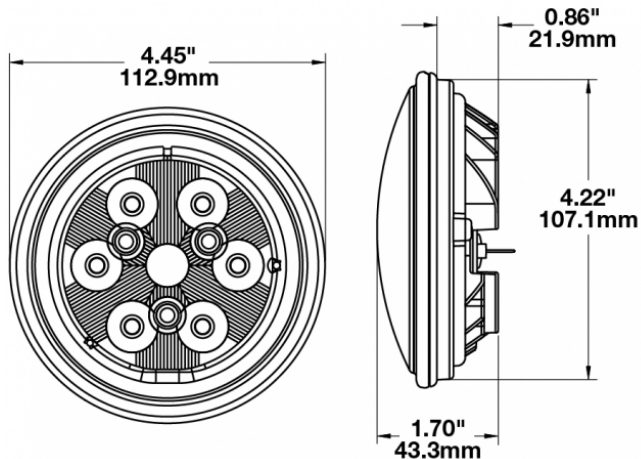

LED Work Lights - Model 6040

PRODUCT INFORMATION

Description	12-48V LED Work Light with Polycarbonate Lens & Flood Beam Pattern
Height	113.03 mm / 4.45 in
Width	113.03 mm / 4.45 in
Depth	43.18 mm / 1.7 in
Shape	Round
Outer Lens Material	Polycarbonate
Outer Lens Color	Clear
Housing Material	Die-Cast Aluminum
Housing Color	Black
Retrofits	PAR36 Worklights
Minimum Operating Temperature	-40 °C / -40 °F
Maximum Operating Temperature	65 °C / 149 °F
Connector or Wiring	Blade Terminals (Ring Terminal Adaptors Provided)
Mating Connector	0.25" Blade, #6 Ring Terminal, #8 Ring Terminal
Product Weight	0.69 lbs / 0.31 kgs
Shipping Weight	1.84 lbs / 0.83 kgs

PRODUCT DIMENSIONS

ELECTRICAL SPECIFICATIONS

Input Voltage	12-48V DC
Operating Voltage	10-60V DC
Transient Spike Protection	150V Peak @ 1 HZ-100 Pulses
Red Wire	Positive
Black Wire	Negative
Current Draw	1.04A @ 12V DC 0.5A @ 24V DC 0.33A @ 36V DC 0.26A @ 48V DC