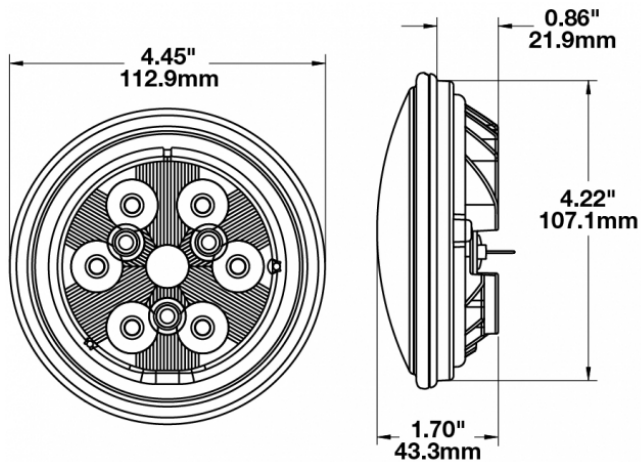

LED Work Light - Model 6040

PRODUCT DIMENSIONS

ELECTRICAL SPECIFICATIONS

Input Voltage	12V DC
Operating Voltage	10-15V DC
Transient Spike Protection	150V Peak @ 1 HZ-100 Pulses
Red Wire	Positive
Black Wire	Negative
Current Draw	2.00 MaxA @ 12V DC

REGULATORY STANDARDS COMPLIANCE

Buy America Standards
IEC IP66

Eco Friendly

Print date: 2019-02-17

© 2019 J.W. Speaker Corporation • Germantown, WI U.S.A.
www.jwspeaker.com • speaker@jwspeaker.com • 262.251.6660

J.W. SPEAKER
Engineered. Lighting. Solutions.