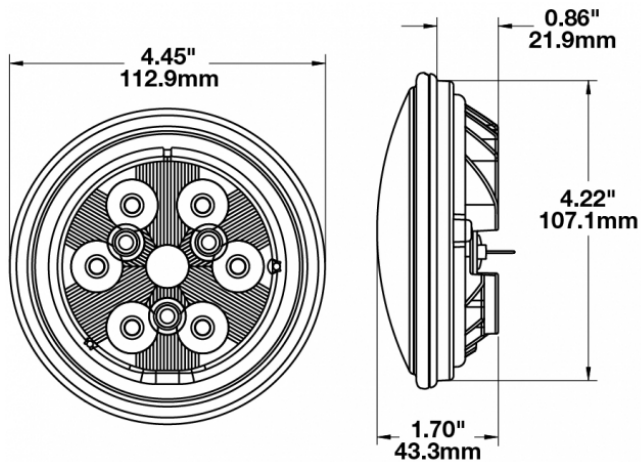

LED Work Light - Model 6040

PRODUCT INFORMATION

Description	12V LED Work Light with Glass Lens & Trapezoid Beam Pattern
Height	113.03 mm / 4.45 in
Width	113.03 mm / 4.45 in
Depth	43.18 mm / 1.7 in
Shape	Round
Outer Lens Material	Glass
Outer Lens Color	Clear
Housing Material	Die-Cast Aluminum
Housing Color	Black
Retrofits	PAR36 Worklights
Minimum Operating Temperature	-40 °C / -40 °F
Maximum Operating Temperature	65 °C / 149 °F
Connector or Wiring	Blade Terminals (Ring Terminal Adaptors Provided)
Mating Connector	0.25" Blade, #6 Ring Terminal, #8 Ring Terminal
Product Weight	0.69 lbs / 0.31 kgs
Shipping Weight	1.84 lbs / 0.83 kgs

PRODUCT DIMENSIONS

ELECTRICAL SPECIFICATIONS

Input Voltage	12V DC
Operating Voltage	10-15V DC
Transient Spike Protection	150V Peak @ 1 HZ-100 Pulses
Red Wire	Positive
Black Wire	Negative
Current Draw	2.00 MaxA @ 12V DC