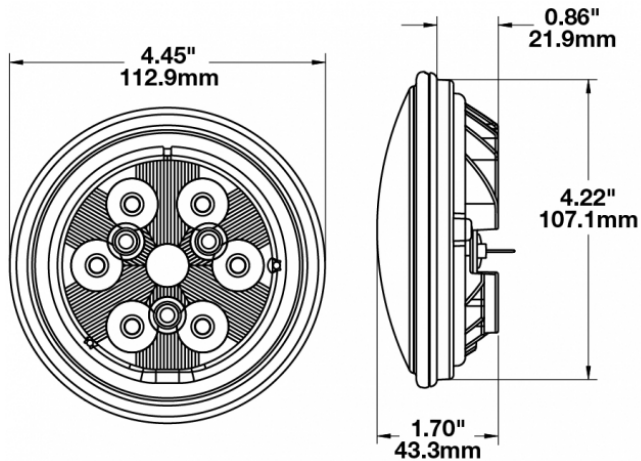

LED Work Lights - Model 6040

PRODUCT INFORMATION

Description	12V LED Work Light with Glass Lens & Trapezoid Beam Pattern
Height	113.03 mm / 4.45 in
Width	113.03 mm / 4.45 in
Depth	43.18 mm / 1.7 in
Shape	Round
Outer Lens Material	Glass
Outer Lens Color	Clear
Housing Material	Die-Cast Aluminum
Housing Color	Black
Retrofits	PAR36 Worklights
Minimum Operating Temperature	-40 °C / -40 °F
Maximum Operating Temperature	65 °C / 149 °F
Connector or Wiring	Blade Terminals (Ring Terminal Adaptors Provided)
Mating Connector	0.25" Blade, #6 Ring Terminal, #8 Ring Terminal
Product Weight	0.69 lbs / 0.31 kgs
Shipping Weight	1.84 lbs / 0.83 kgs

PRODUCT DIMENSIONS

ELECTRICAL SPECIFICATIONS

Input Voltage	12V DC
Operating Voltage	10-15V DC
Transient Spike Protection	150V Peak @ 1 HZ-100 Pulses
Red Wire	Positive
Black Wire	Negative
Current Draw	2.00 MaxA @ 12V DC

LED Work Lights - Model 6040

PHOTOMETRIC SPECIFICATIONS

Raw Lumen Output	1,050
Effective Lumen Output	770
Nominal LED Color Temperature	5000 K
Beam Pattern(s)	Forward Lighting - Trapezoid

APPLICATIONS

PRODUCT WARNINGS