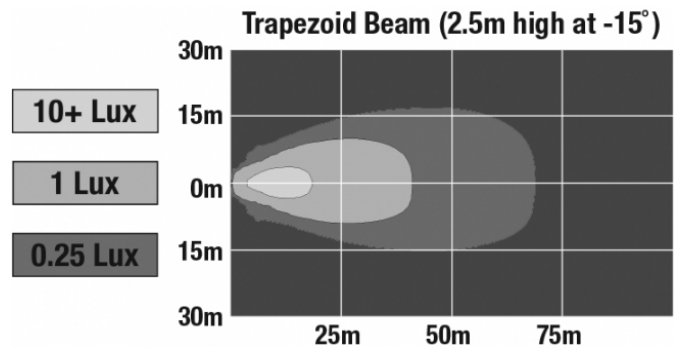

PHOTOMETRIC SPECIFICATIONS

Raw Lumen Output	1,050
Effective Lumen Output	770
Nominal LED Color Temperature	5000 K
Beam Pattern(s)	Forward Lighting - Trapezoid

APPLICATIONS

PRODUCT WARNINGS

For California residents: