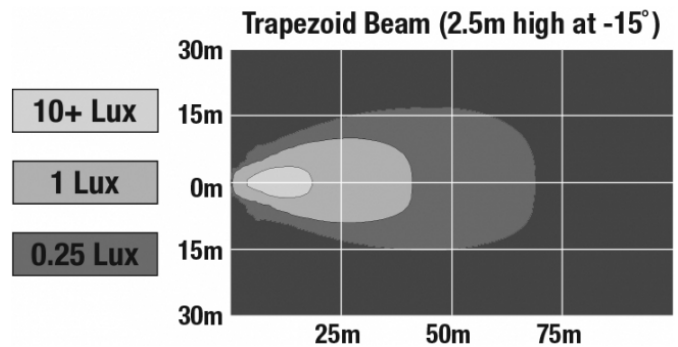

J.W. SPEAKER
Engineered. Lighting. Solutions.

LED Work Light - Model 6040

PHOTOMETRIC SPECIFICATIONS

Raw Lumen Output	1,050
Effective Lumen Output	770
Nominal LED Color Temperature	5000 K
Beam Pattern(s)	Forward Lighting - Trapezoid