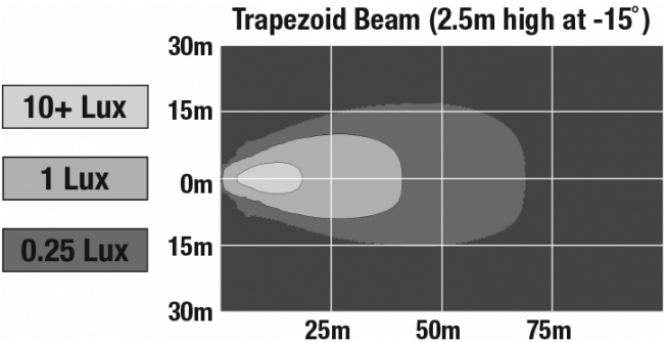

LED Work Light - Model 6040

PHOTOMETRIC SPECIFICATIONS

Raw Lumen Output 1,050
Effective Lumen Output 770
Nominal LED Color Temperature 5000 K
Beam Pattern(s) Forward Lighting - Trapezoid