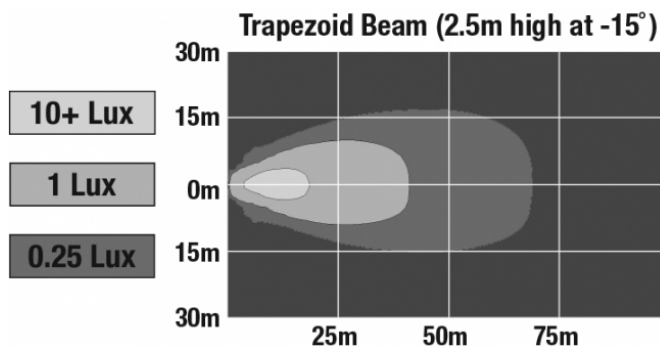

J.W. SPEAKER
Engineered. Lighting. Solutions.

LED Work Light - Model 6040

PHOTOMETRIC SPECIFICATIONS

Raw Lumen Output	1,050
Effective Lumen Output	770
Nominal LED Color Temperature	5000 K
Beam Pattern(s)	Forward Lighting - Trapezoid