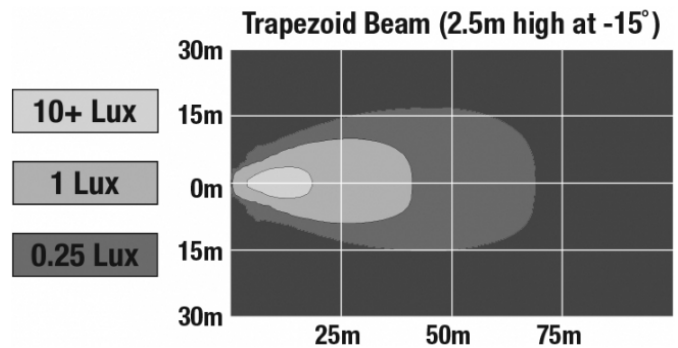

LED Work Lights - Model 6040

PHOTOMETRIC SPECIFICATIONS

Raw Lumen Output	1,050
Effective Lumen Output	770
Nominal LED Color Temperature	5000 K
Beam Pattern(s)	Forward Lighting - Trapezoid

APPLICATIONS

PRODUCT WARNINGS