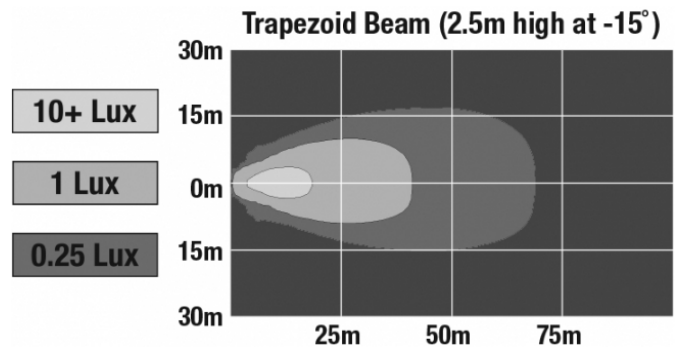

PHOTOMETRIC SPECIFICATIONS

Raw Lumen Output	1,050
Effective Lumen Output	770
Nominal LED Color Temperature	5000 K
Beam Pattern(s)	Forward Lighting - Trapezoid

APPLICATIONS

PRODUCT WARNINGS

For California residents: