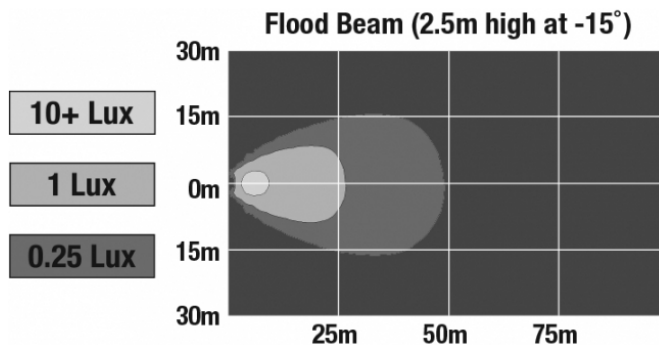

LED Work Light - Model 6040

PRODUCT INFORMATION

Description	12V LED Work Light with Glass Lens & Flood Beam Pattern
Height	113.03 mm / 4.45 in
Width	113.03 mm / 4.45 in
Depth	43.18 mm / 1.7 in
Shape	Round
Outer Lens Material	Glass
Outer Lens Color	Clear
Housing Material	Die-Cast Aluminum
Housing Color	Black
Retrofits	PAR36 Worklights
Minimum Operating Temperature	-40 °C / -40 °F
Maximum Operating Temperature	65 °C / 149 °F
Connector or Wiring	Blade Terminals (Ring Terminal Adaptors Provided)
Mating Connector	0.25" Blade, #6 Ring Terminal, #8 Ring Terminal
Product Weight	0.69 lbs / 0.31 kgs
Shipping Weight	1.30 lbs / 0.59 kgs

J.W. SPEAKER
Engineered. Lighting. Solutions.

LED Work Light - Model 6040

PHOTOMETRIC SPECIFICATIONS

Raw Lumen Output 1,390
Effective Lumen Output 1,020
Nominal LED Color Temperature 5000 K
Beam Pattern(s) Forward Lighting - Flood (Standard)