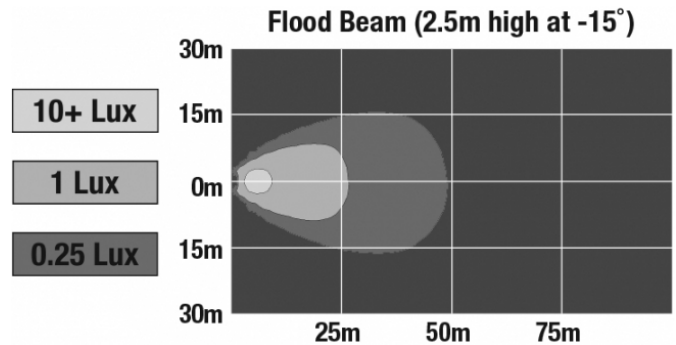

LED Work Light - Model 6040

PRODUCT INFORMATION

Description	12V LED Work Light with Glass Lens & Flood Beam Pattern
Height	113.03 mm / 4.45 in
Width	113.03 mm / 4.45 in
Depth	43.18 mm / 1.7 in
Shape	Round
Outer Lens Material	Glass
Outer Lens Color	Clear
Housing Material	Die-Cast Aluminum
Housing Color	Black
Retrofits	PAR36 Worklights
Minimum Operating Temperature	-40 °C / -40 °F
Maximum Operating Temperature	65 °C / 149 °F
Connector or Wiring	Blade Terminals (Ring Terminal Adaptors Provided)
Mating Connector	0.25" Blade, #6 Ring Terminal, #8 Ring Terminal
Product Weight	0.69 lbs / 0.31 kgs
Shipping Weight	1.30 lbs / 0.59 kgs

J.W. SPEAKER
Engineered. Lighting. Solutions.

LED Work Light - Model 6040

PHOTOMETRIC SPECIFICATIONS

Raw Lumen Output	1,390
Effective Lumen Output	1,020
Nominal LED Color Temperature	5000 K
Beam Pattern(s)	Forward Lighting - Flood (Standard)