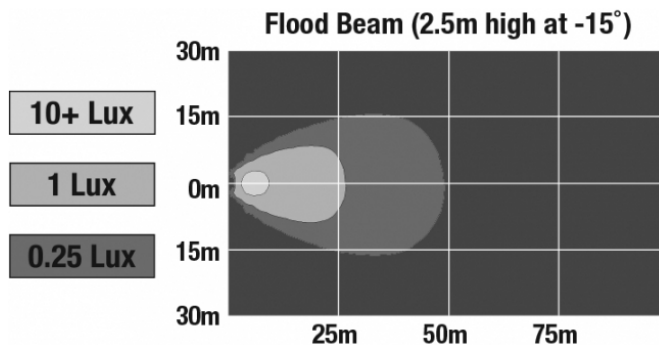

LED Work Light - Model 6040

PRODUCT INFORMATION

Description	12V LED Work Light with Glass Lens & Flood Beam Pattern
Height	113.03 mm / 4.45 in
Width	113.03 mm / 4.45 in
Depth	43.18 mm / 1.7 in
Shape	Round
Outer Lens Material	Glass
Outer Lens Color	Clear
Housing Material	Die-Cast Aluminum
Housing Color	Black
Retrofits	PAR36 Worklights
Minimum Operating Temperature	-40 °C / -40 °F
Maximum Operating Temperature	65 °C / 149 °F
Connector or Wiring	Blade Terminals (Ring Terminal Adaptors Provided)
Mating Connector	0.25" Blade, #6 Ring Terminal, #8 Ring Terminal
Product Weight	0.69 lbs / 0.31 kgs
Shipping Weight	1.30 lbs / 0.59 kgs

J.W. SPEAKER
Engineered. Lighting. Solutions.

LED Work Light - Model 6040

PHOTOMETRIC SPECIFICATIONS

Raw Lumen Output	1,390
Effective Lumen Output	1,020
Nominal LED Color Temperature	5000 K
Beam Pattern(s)	Forward Lighting - Flood (Standard)