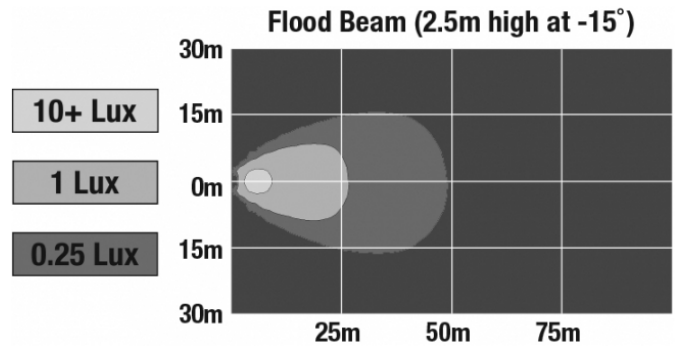

LED Work Light - Model 6040

PRODUCT INFORMATION

Description	12V LED Work Light with Glass Lens & Flood Beam Pattern
Height	113.03 mm / 4.45 in
Width	113.03 mm / 4.45 in
Depth	43.18 mm / 1.7 in
Shape	Round
Outer Lens Material	Glass
Outer Lens Color	Clear
Housing Material	Die-Cast Aluminum
Housing Color	Black
Retrofits	PAR36 Worklights
Minimum Operating Temperature	-40 °C / -40 °F
Maximum Operating Temperature	65 °C / 149 °F
Connector or Wiring	Blade Terminals (Ring Terminal Adaptors Provided)
Mating Connector	0.25" Blade, #6 Ring Terminal, #8 Ring Terminal
Product Weight	0.69 lbs / 0.31 kgs
Shipping Weight	1.30 lbs / 0.59 kgs

J.W. SPEAKER
Engineered. Lighting. Solutions.

LED Work Light - Model 6040

PHOTOMETRIC SPECIFICATIONS

Raw Lumen Output	1,390
Effective Lumen Output	1,020
Nominal LED Color Temperature	5000 K
Beam Pattern(s)	Forward Lighting - Flood (Standard)