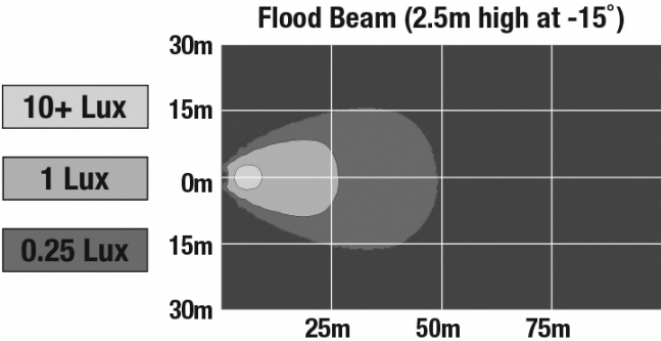

LED Work Light - Model 6040

PRODUCT INFORMATION

Description	12V LED Work Light with Glass Lens & Flood Beam Pattern
Height	113.03 mm / 4.45 in
Width	113.03 mm / 4.45 in
Depth	43.18 mm / 1.7 in
Shape	Round
Outer Lens Material	Glass
Outer Lens Color	Clear
Housing Material	Die-Cast Aluminum
Housing Color	Black
Retrofits	PAR36 Worklights
Minimum Operating Temperature	-40 °C / -40 °F
Maximum Operating Temperature	65 °C / 149 °F
Connector or Wiring	Blade Terminals (Ring Terminal Adaptors Provided)
Mating Connector	0.25" Blade, #6 Ring Terminal, #8 Ring Terminal
Product Weight	0.69 lbs / 0.31 kgs
Shipping Weight	1.30 lbs / 0.59 kgs

J.W. SPEAKER
Engineered. Lighting. Solutions.

LED Work Light - Model 6040

PHOTOMETRIC SPECIFICATIONS

Raw Lumen Output 1,390
 Effective Lumen Output 1,020
 Nominal LED Color Temperature 5000 K
 Beam Pattern(s) Forward Lighting - Flood (Standard)