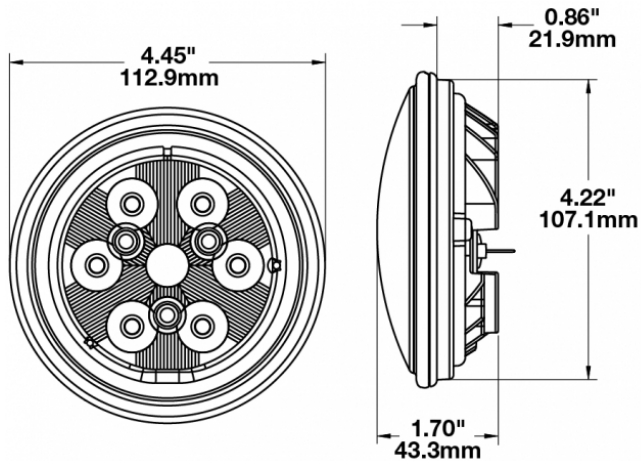

LED Work Lights - Model 6040

PRODUCT INFORMATION

Description	12V LED Work Light with Glass Lens & Flood Beam Pattern
Height	113.03 mm / 4.45 in
Width	113.03 mm / 4.45 in
Depth	43.18 mm / 1.7 in
Shape	Round
Outer Lens Material	Glass
Outer Lens Color	Clear
Housing Material	Die-Cast Aluminum
Housing Color	Black
Retrofits	PAR36 Worklights
Minimum Operating Temperature	-40 °C / -40 °F
Maximum Operating Temperature	65 °C / 149 °F
Connector or Wiring	Blade Terminals (Ring Terminal Adaptors Provided)
Mating Connector	0.25" Blade, #6 Ring Terminal, #8 Ring Terminal
Product Weight	0.69 lbs / 0.31 kgs
Shipping Weight	4.83 lbs / 2.19 kgs

PRODUCT DIMENSIONS

ELECTRICAL SPECIFICATIONS

Input Voltage	12V DC
Operating Voltage	10-15V DC
Transient Spike Protection	150V Peak @ 1 HZ-100 Pulses
Red Wire	Positive
Black Wire	Negative
Current Draw	2.00 MaxA @ 12V DC