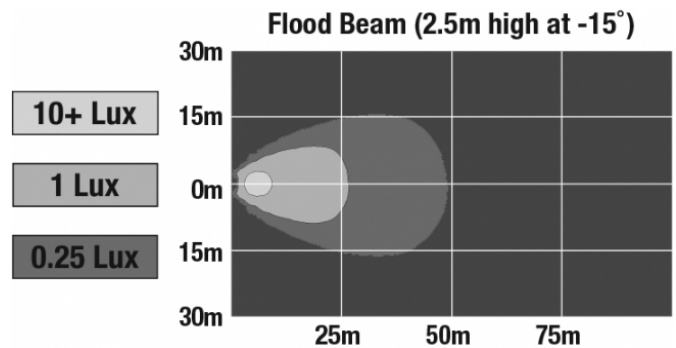

LED Work Lights - Model 6040

PRODUCT INFORMATION

Description	12V LED Work Light with Glass Lens & Flood Beam Pattern
Height	113.03 mm / 4.45 in
Width	113.03 mm / 4.45 in
Depth	43.18 mm / 1.7 in
Shape	Round
Outer Lens Material	Glass
Outer Lens Color	Clear
Housing Material	Die-Cast Aluminum
Housing Color	Black
Retrofits	PAR36 Worklights
Minimum Operating Temperature	-40 °C / -40 °F
Maximum Operating Temperature	65 °C / 149 °F
Connector or Wiring	Blade Terminals (Ring Terminal Adaptors Provided)
Mating Connector	0.25" Blade, #6 Ring Terminal, #8 Ring Terminal
Product Weight	0.69 lbs / 0.31 kgs
Shipping Weight	4.83 lbs / 2.19 kgs

PHOTOMETRIC SPECIFICATIONS

Raw Lumen Output	1,390
Effective Lumen Output	1,020
Nominal LED Color Temperature	5000 K
Beam Pattern(s)	Forward Lighting - Flood (Standard)

APPLICATIONS

PRODUCT WARNINGS

For California residents: