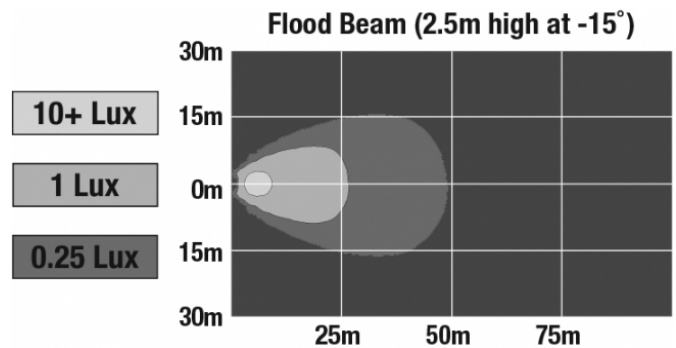

LED Work Lights - Model 6040

PRODUCT INFORMATION

Description	12V LED Work Light with Glass Lens & Flood Beam Pattern
Height	113.03 mm / 4.45 in
Width	113.03 mm / 4.45 in
Depth	43.18 mm / 1.7 in
Shape	Round
Outer Lens Material	Glass
Outer Lens Color	Clear
Housing Material	Die-Cast Aluminum
Housing Color	Black
Retrofits	PAR36 Worklights
Minimum Operating Temperature	-40 °C / -40 °F
Maximum Operating Temperature	65 °C / 149 °F
Connector or Wiring	Blade Terminals (Ring Terminal Adaptors Provided)
Mating Connector	0.25" Blade, #6 Ring Terminal, #8 Ring Terminal
Product Weight	0.69 lbs / 0.31 kgs
Shipping Weight	4.83 lbs / 2.19 kgs

LED Work Lights - Model 6040

PHOTOMETRIC SPECIFICATIONS

Raw Lumen Output	1,390
Effective Lumen Output	1,020
Nominal LED Color Temperature	5000 K
Beam Pattern(s)	Forward Lighting - Flood (Standard)

APPLICATIONS