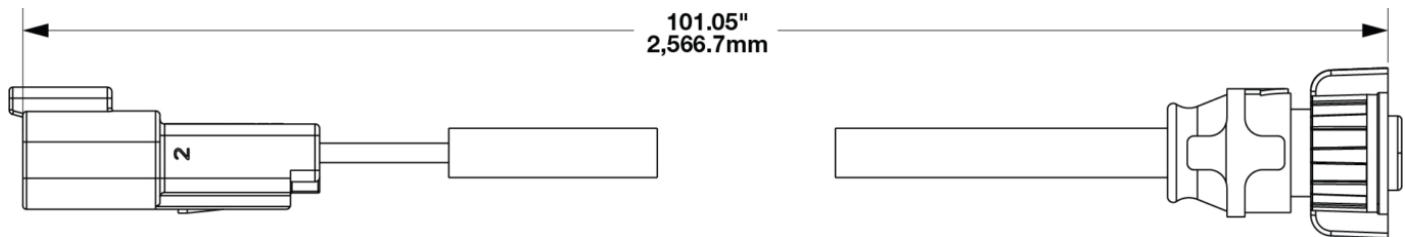

2.5M 18AWG iCONN iMATE 23 Wire Asm w/DT04-2P

PRODUCT INFORMATION

Description	2.5M 18AWG iCONN iMATE 23 Wire Asm w/DT04-2P
Product Weight	0.26 lbs / 0.12 kgs
Shipping Weight	0.41 lbs / 0.19 kgs

PRODUCT DIMENSIONS