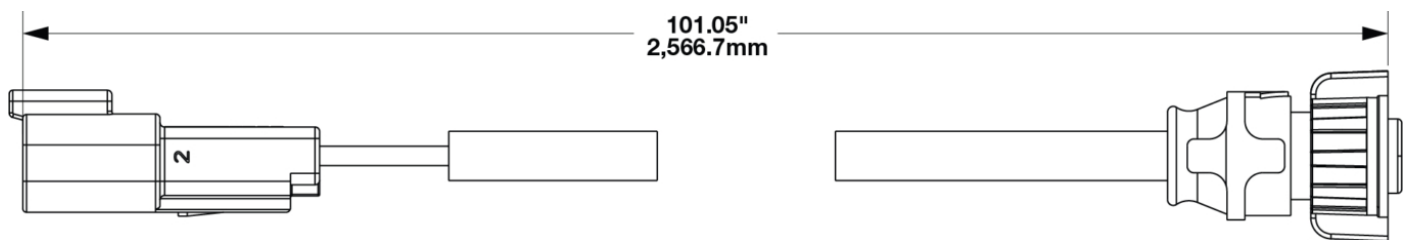

## PRODUCT INFORMATION

<b>Description</b>	2.5M 18AWG iCONN iMATE 23 Wire Asm w/DT04-2P
<b>Product Weight</b>	0.26 lbs / 0.12 kgs
<b>Shipping Weight</b>	0.41 lbs / 0.19 kgs

## PRODUCT DIMENSIONS