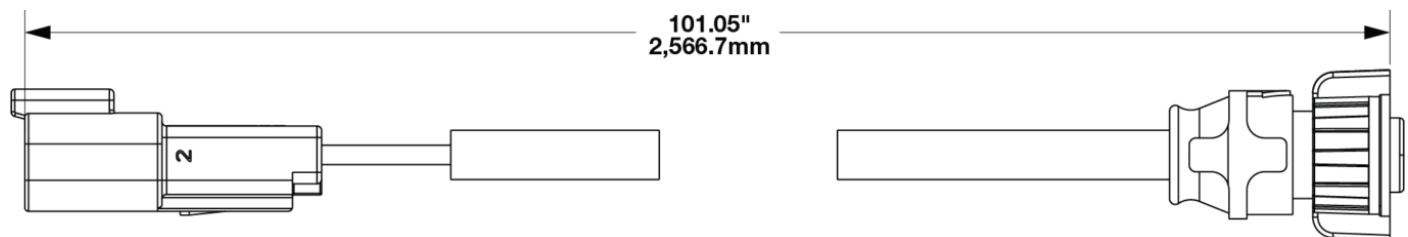

2.5M 18AWG iCONN iMATE 23 Wire Asm w/DT04-2P

PRODUCT INFORMATION

Description	2.5M 18AWG iCONN iMATE 23 Wire Asm w/DT04-2P
Product Weight	0.26 lbs / 0.12 kgs
Shipping Weight	0.41 lbs / 0.19 kgs

MODEL
526

PRODUCT DIMENSIONS