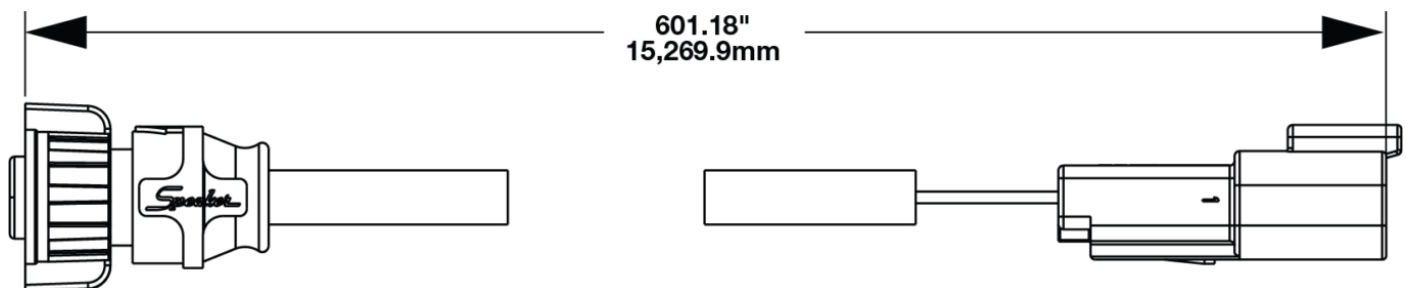

LED Work Light - Model 526

PRODUCT INFORMATION

Description	15M 18AWG iCONN iMATE 23 Wire Asm w/DT04-2P
Product Weight	1.40 lbs / 0.64 kgs
Shipping Weight	1.67 lbs / 0.76 kgs

PRODUCT DIMENSIONS

PRODUCT WARNINGS