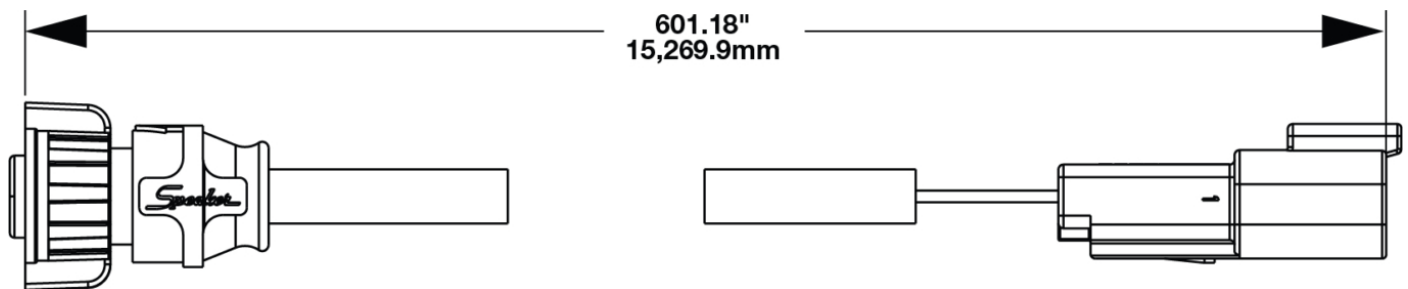

15M 18AWG iCONN iMATE 23 Wire Asm w/DT04-2P

PRODUCT INFORMATION

Description	15M 18AWG iCONN iMATE 23 Wire Asm w/DT04-2P
Product Weight	1.40 lbs / 0.64 kgs
Shipping Weight	1.67 lbs / 0.76 kgs

PRODUCT DIMENSIONS