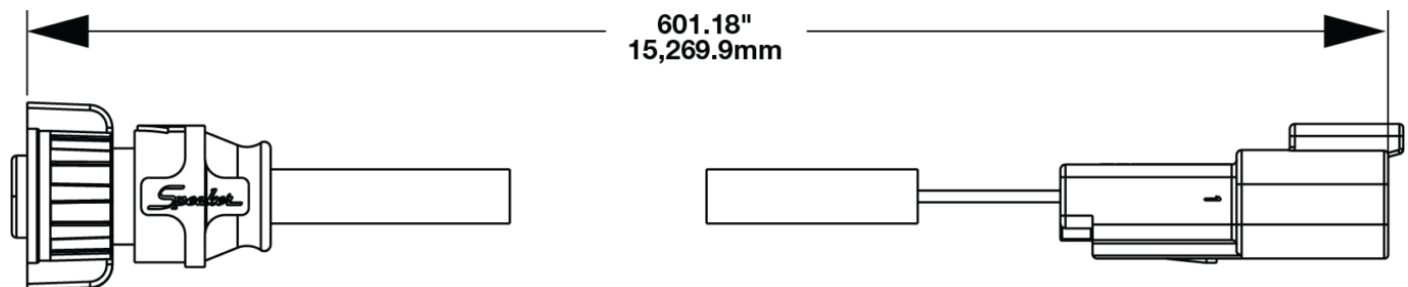

PRODUCT DIMENSIONS

PRODUCT WARNINGS

For California residents:

⚠ **WARNING:** Cancer and reproductive harm - www.P65Warnings.ca.gov.

⚠ **AVERTISSEMENT:** Cancer et effet nocif sur la reproduction - www.P65Warnings.ca.gov.

Print date: 2026-05-13

© 2026 J.W. Speaker Corporation • Germantown, WI U.S.A.
www.jwspeaker.com • speaker@jwspeaker.com • 262.251.6660

J.W. SPEAKER
Engineered. Lighting. Solutions.