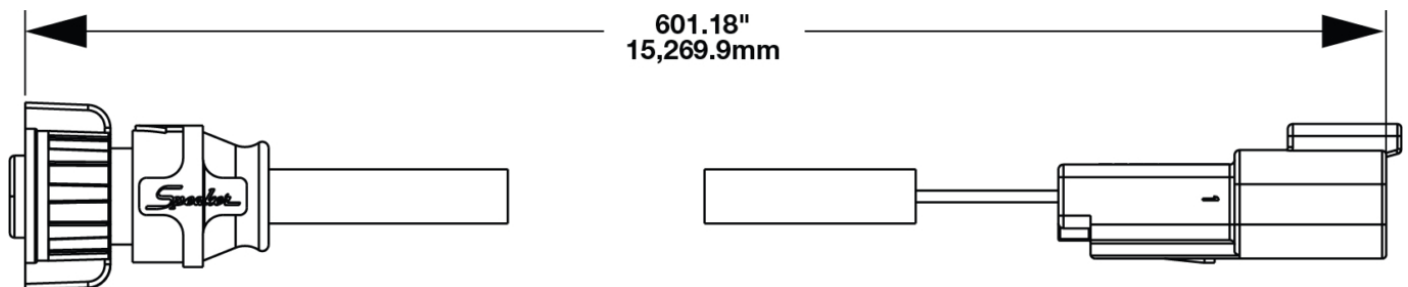

15M 18AWG iCONN iMATE 23 Wire Asm w/DT04-2P

PRODUCT INFORMATION

Description	15M 18AWG iCONN iMATE 23 Wire Asm w/DT04-2P
Product Weight	1.40 lbs / 0.64 kgs
Shipping Weight	1.67 lbs / 0.76 kgs

PRODUCT DIMENSIONS