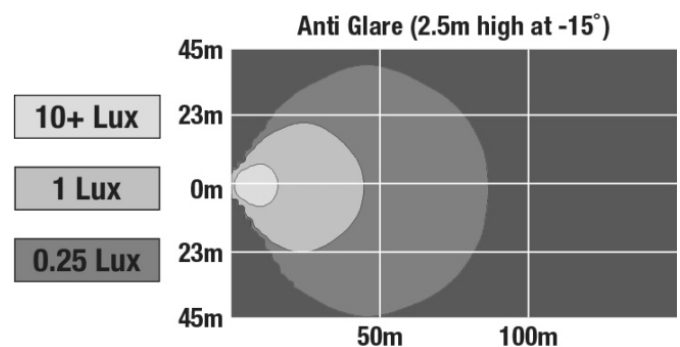

LED Work Light - Model 526

PRODUCT INFORMATION

Description	12-24V LED Anti-Glare, 590Nm, Eco-Friendly Work Light with Black Housing
Height	140.00 mm / 5.51 in
Width	158.00 mm / 6.22 in
Depth	98.00 mm / 3.86 in
Shape	Square
Outer Lens Color	Clear
Housing Color	Black
Bezel Color	Black
Mounting Hardware Description	(x1) M10-1.5" Mounting bolt
Mounting Type	Universal Pedestal Mount
Connector or Wiring	iCONN Connector - IMATE23
Product Weight	4.60 lbs / 2.09 kgs
Shipping Weight	4.88 lbs / 2.21 kgs

Eco Friendly

PHOTOMETRIC SPECIFICATIONS

Effective Lumen Output	2102
Candela Output	2806
Nominal LED Color Temperature	1850 K

Print date: 2026-06-14

© 2026 J.W. Speaker Corporation • Germantown, WI U.S.A.
www.jwspeaker.com • speaker@jwspeaker.com • 262.251.6660