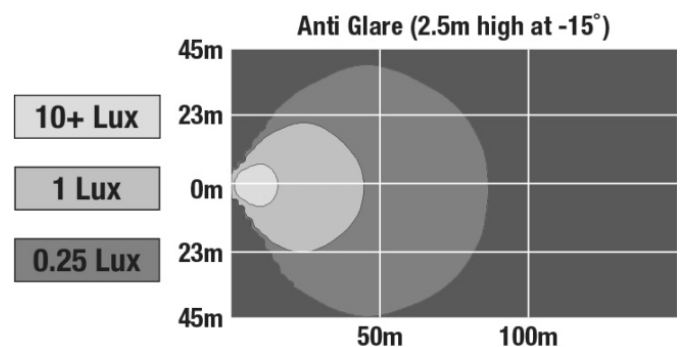

LED Work Light - Model 526

PRODUCT INFORMATION

Description	12-24V LED Anti-Glare, 590Nm, Eco-Friendly Work Light with Black Housing
Height	140.00 mm / 5.51 in
Width	158.00 mm / 6.22 in
Depth	98.00 mm / 3.86 in
Shape	Square
Outer Lens Color	Clear
Housing Color	Black
Bezel Color	Black
Mounting Hardware Description	(x1) M10-1.5" Mounting bolt
Mounting Type	Universal Pedestal Mount
Connector or Wiring	iCONN Connector - IMATE23
Product Weight	4.60 lbs / 2.09 kgs
Shipping Weight	4.88 lbs / 2.21 kgs

Eco Friendly

PHOTOMETRIC SPECIFICATIONS

Effective Lumen Output	2102
Candela Output	2806
Nominal LED Color Temperature	1850 K

Print date: 2026-05-13

© 2026 J.W. Speaker Corporation • Germantown, WI U.S.A.
www.jwspeaker.com • speaker@jwspeaker.com • 262.251.6660