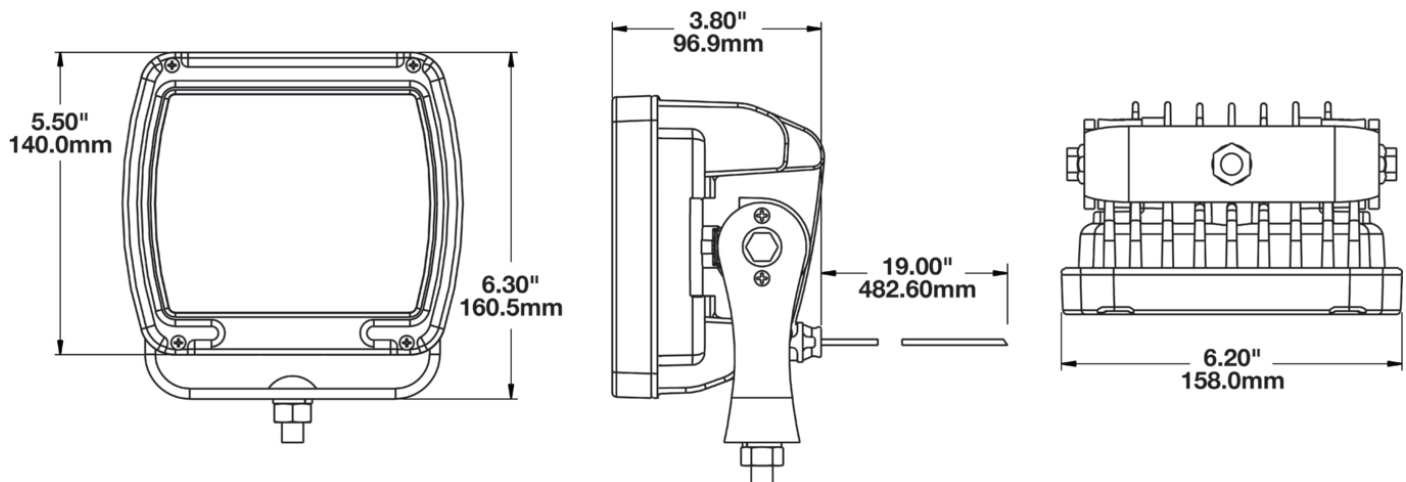

PRODUCT DIMENSIONS

Print date: 2026-06-03

© 2026 J.W. Speaker Corporation • Germantown, WI U.S.A.
www.jwspeaker.com • speaker@jwspeaker.com • 262.251.6660

J.W. SPEAKER
Engineered. Lighting. Solutions.