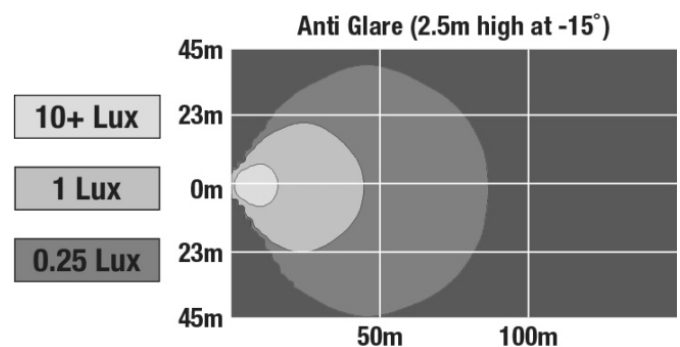

LED Work Light - Model 526

PRODUCT INFORMATION

Description	12-24V LED Anti-Glare, 590Nm, Eco-Friendly Work Light with Black Housing
Height	140.00 mm / 5.51 in
Width	158.00 mm / 6.22 in
Depth	98.00 mm / 3.86 in
Shape	Square
Outer Lens Color	Clear
Housing Color	Black
Bezel Color	Black
Mounting Hardware Description	(x1) M10-1.5" Mounting bolt
Mounting Type	Universal Pedestal Mount
Connector or Wiring	iCONN Connector - IMATE23
Product Weight	4.60 lbs / 2.09 kgs
Shipping Weight	4.88 lbs / 2.21 kgs

Eco Friendly

PHOTOMETRIC SPECIFICATIONS

Effective Lumen Output	2102
Candela Output	2806
Nominal LED Color Temperature	1850 K

Print date: 2026-06-03

© 2026 J.W. Speaker Corporation • Germantown, WI U.S.A.
www.jwspeaker.com • speaker@jwspeaker.com • 262.251.6660