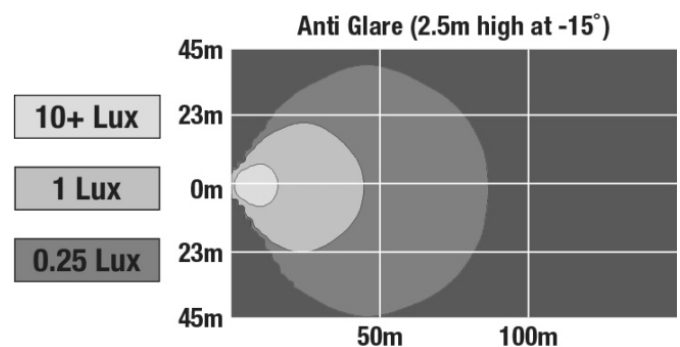

Print date: 2026-06-03

© 2026 J.W. Speaker Corporation • Germantown, WI U.S.A.
www.jwspeaker.com • speaker@jwspeaker.com • 262.251.6660