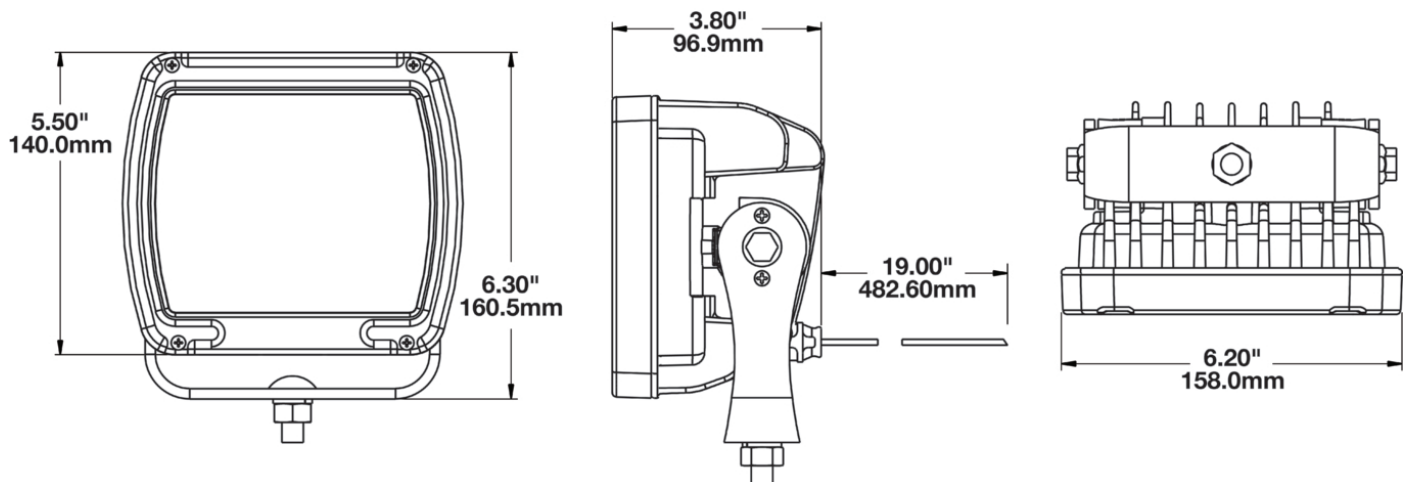

PRODUCT DIMENSIONS

Print date: 2026-06-24

© 2026 J.W. Speaker Corporation • Germantown, WI U.S.A.
www.jwspeaker.com • speaker@jwspeaker.com • 262.251.6660

J.W. SPEAKER
Engineered. Lighting. Solutions.