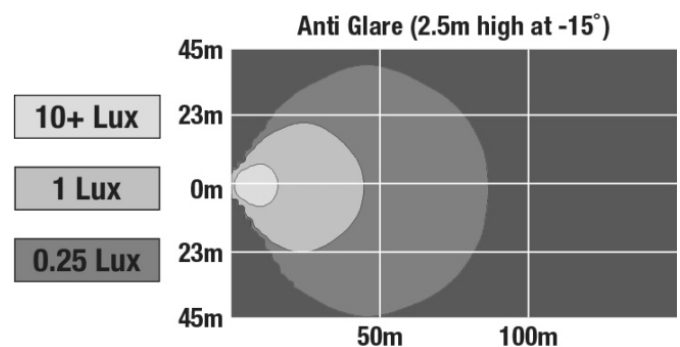

LED Work Light - Model 526

PRODUCT INFORMATION

Description	12-24V LED Anti-Glare, 590Nm, Eco-Friendly Work Light with Black Housing
Height	140.00 mm / 5.51 in
Width	158.00 mm / 6.22 in
Depth	98.00 mm / 3.86 in
Shape	Square
Outer Lens Color	Clear
Housing Color	Black
Bezel Color	Black
Mounting Hardware Description	(x1) M10-1.5" Mounting bolt
Mounting Type	Universal Pedestal Mount
Connector or Wiring	iCONN Connector - IMATE23
Product Weight	4.60 lbs / 2.09 kgs
Shipping Weight	4.88 lbs / 2.21 kgs

Eco Friendly

PHOTOMETRIC SPECIFICATIONS

Effective Lumen Output	2102
Candela Output	2806
Nominal LED Color Temperature	1850 K

Print date: 2026-06-25

© 2026 J.W. Speaker Corporation • Germantown, WI U.S.A.
www.jwspeaker.com • speaker@jwspeaker.com • 262.251.6660