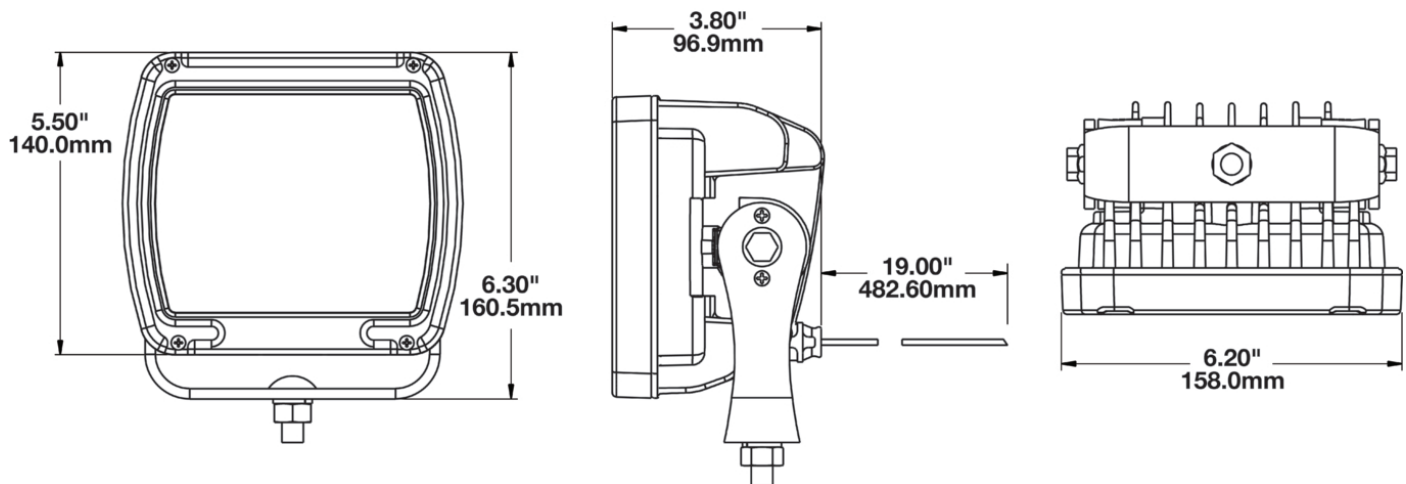

PRODUCT DIMENSIONS

Print date: 2026-05-13

© 2026 J.W. Speaker Corporation • Germantown, WI U.S.A.
www.jwspeaker.com • speaker@jwspeaker.com • 262.251.6660

J.W. SPEAKER
Engineered. Lighting. Solutions.